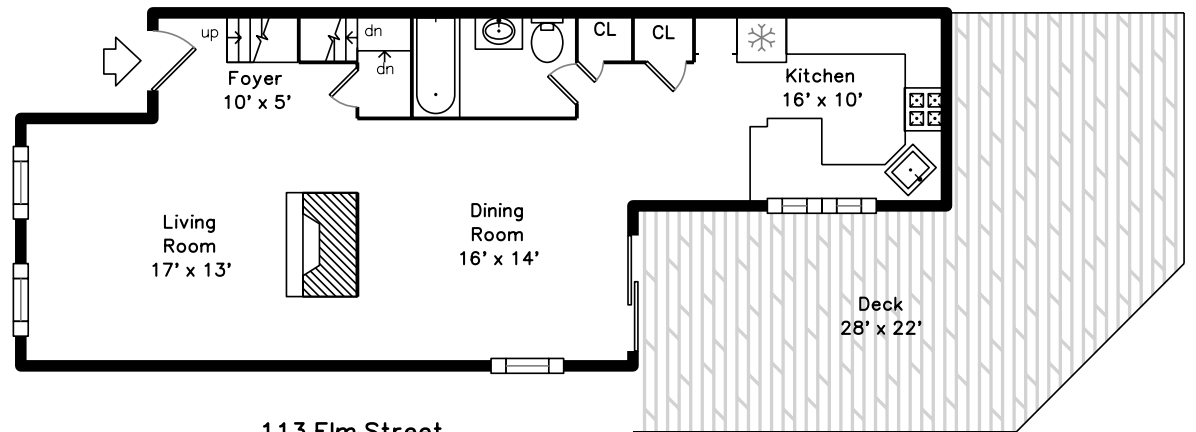

Top

Upper

Main

113 Elm Street
Boston, MA 02129

PicturePlan by  vis-home

Measurements may not be 100% accurate.
Floor plans are provided for convenience only.
Room sizes are not used to calculate area.

Top

Upper

Main

Outside

Living Room

Living Room

Dining Room

Dining Room

Kitchen

Kitchen

Kitchen

Bathroom

Deck

Deck

Deck

Bedroom

Bedroom

Bedroom