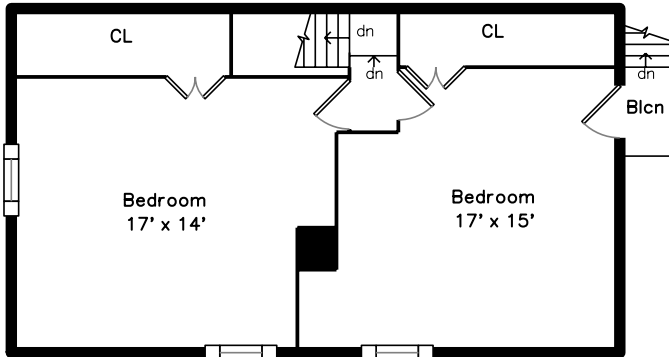

Top

Upper

Main

113 Elm Street
Boston, MA 02129

PicturePlan by  vis-home

Measurements may not be 100% accurate.
Floor plans are provided for convenience only.
Room sizes are not used to calculate area.

Top

Upper

Main

Outside

Living Room

Living Room

Dining Room

Dining Room

Kitchen

Kitchen

Kitchen

Bathroom

Deck

Deck

Deck

Bedroom

Bedroom

Bedroom

Bedroom

Bathroom

Bedroom

Bedroom