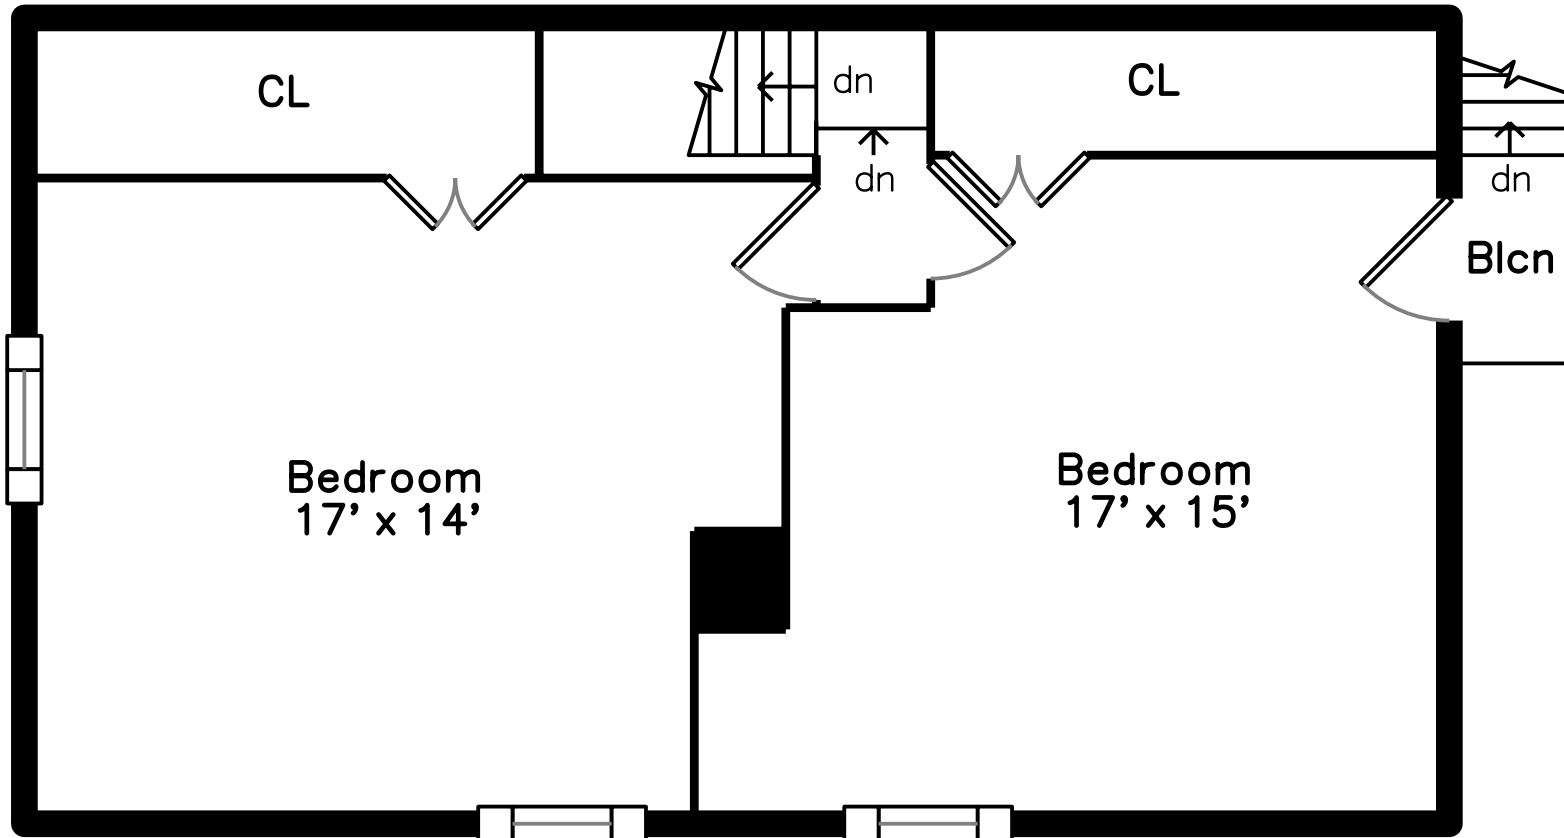

Top

Upper

Main

113 Elm Street
Boston, MA 02129

PicturePlan by  vis-home

Measurements may not be 100% accurate.
Floor plans are provided for convenience only.
Room sizes are not used to calculate area.

Top

Upper

Main

Outside

Living Room

Living Room

Dining Room

Dining Room

Kitchen

Kitchen

Kitchen

Bathroom

Deck

Deck

Deck

Bedroom

Bedroom

Bedroom

Bedroom

Bathroom

Bedroom

Bedroom