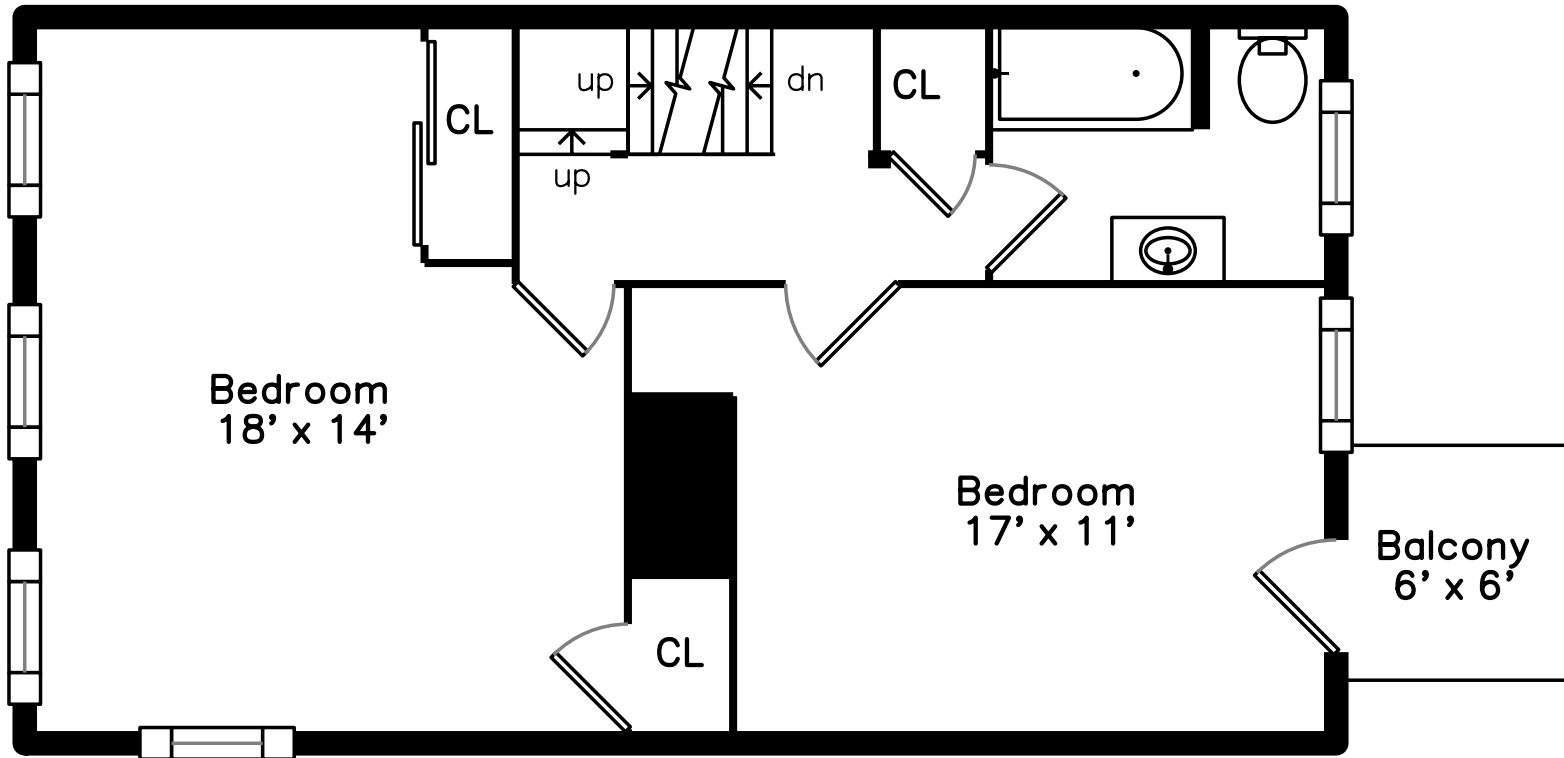

Top

Upper

Main

113 Elm Street
Boston, MA 02129

PicturePlan by  vis-home

Measurements may not be 100% accurate.
Floor plans are provided for convenience only.
Room sizes are not used to calculate area.

Top

Upper

Main

Outside

Living Room

Living Room

Dining Room

Dining Room

Kitchen

Kitchen

Kitchen

Bathroom

Deck

Deck

Deck

Bedroom

Bedroom

Bedroom

Bedroom

Bathroom

Bedroom

Bedroom