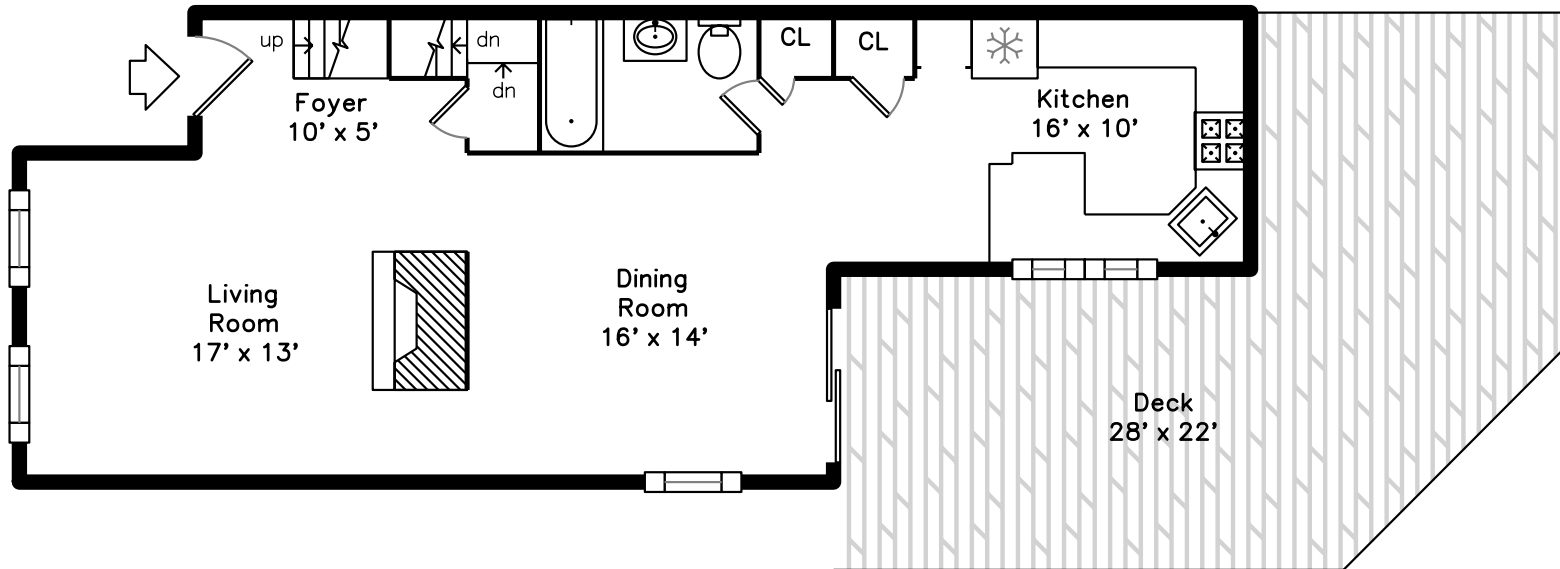

Top

Upper

Main

113 Elm Street
Boston, MA 02129

PicturePlan by  vis-home

Measurements may not be 100% accurate.
Floor plans are provided for convenience only.
Room sizes are not used to calculate area.

Top

Upper

Main

Outside

Living Room

Living Room

Dining Room

Dining Room

Kitchen

Kitchen

Kitchen

Bathroom

Deck

Deck

Deck

Bedroom

Bedroom

Bedroom