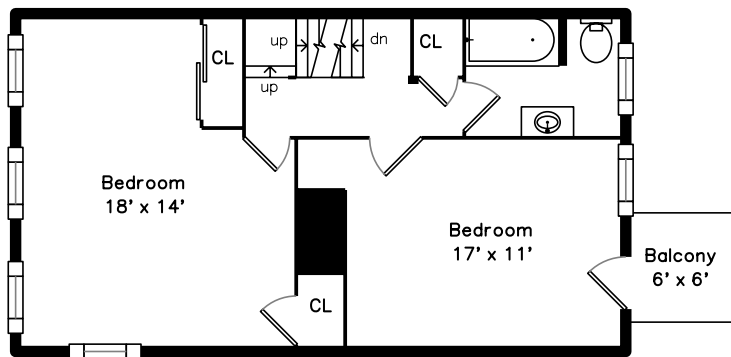

Top

Upper

Main

113 Elm Street
Boston, MA 02129

PicturePlan by  vis-home

Measurements may not be 100% accurate.
Floor plans are provided for convenience only.
Room sizes are not used to calculate area.

Top

Upper

Main

Outside

Living Room

Living Room

Dining Room

Dining Room

Kitchen

Kitchen

Kitchen

Bathroom

Deck

Deck

Deck

Bedroom

Bedroom

Bedroom

Bedroom

Bathroom

Bedroom

Bedroom