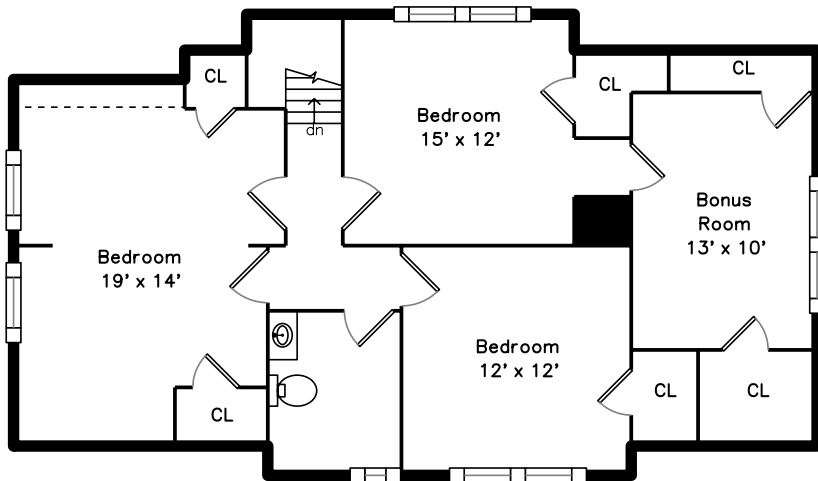

Upper

Main

23 Asticou Road 2
Boston, MA 02130

PicturePlan by  vis-home

Measurements may not be 100% accurate.
Floor plans are provided for convenience only.
Room sizes are not used to calculate area.

Upper

Main

Outside

Outside

Outside

Outside

Outside

Outside

Living Room

Living Room

Living Room

Living Room

Living Room

Dining Room

Dining Room

Dining Room

Dining Room

Bedroom

Bedroom

Bedroom

Bedroom

Bedroom

Bedroom

Bonus Room

Bonus Room