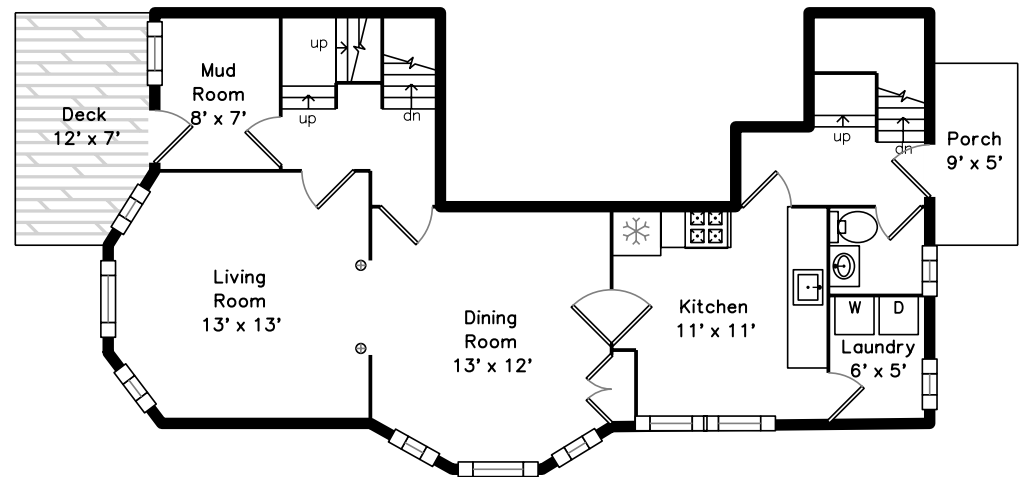

Upper

Main

23 Asticou Road 2
Boston, MA 02130

PicturePlan by  vis-home

Measurements may not be 100% accurate.
Floor plans are provided for convenience only.
Room sizes are not used to calculate area.

Upper

Main

Outside

Outside

Outside

Outside

Outside

Outside

Living Room

Living Room

Living Room

Living Room

Living Room

Dining Room

Dining Room

Dining Room

Dining Room

Bonus Room

Bathroom