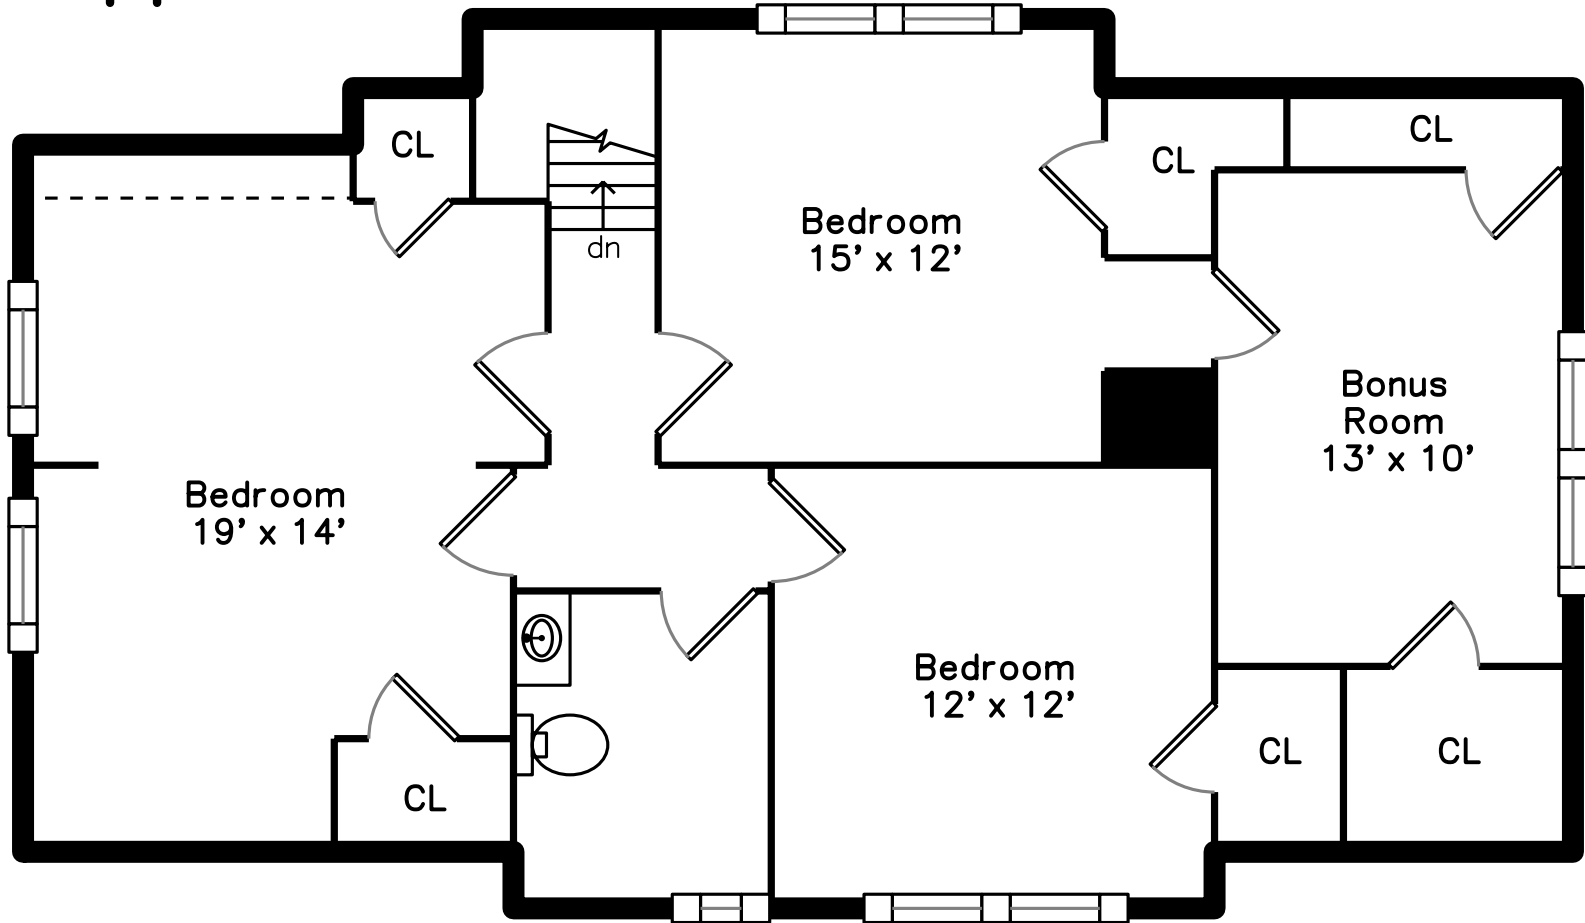

Upper

Main

23 Asticou Road 2
Boston, MA 02130

PicturePlan by  vis-home

Measurements may not be 100% accurate.
Floor plans are provided for convenience only.
Room sizes are not used to calculate area.

Upper

Main

Outside

Outside

Outside

Outside

Outside

Outside

Living Room

Living Room

Living Room

Living Room

Living Room

Dining Room

Dining Room

Dining Room

Dining Room

Bonus Room

Bathroom