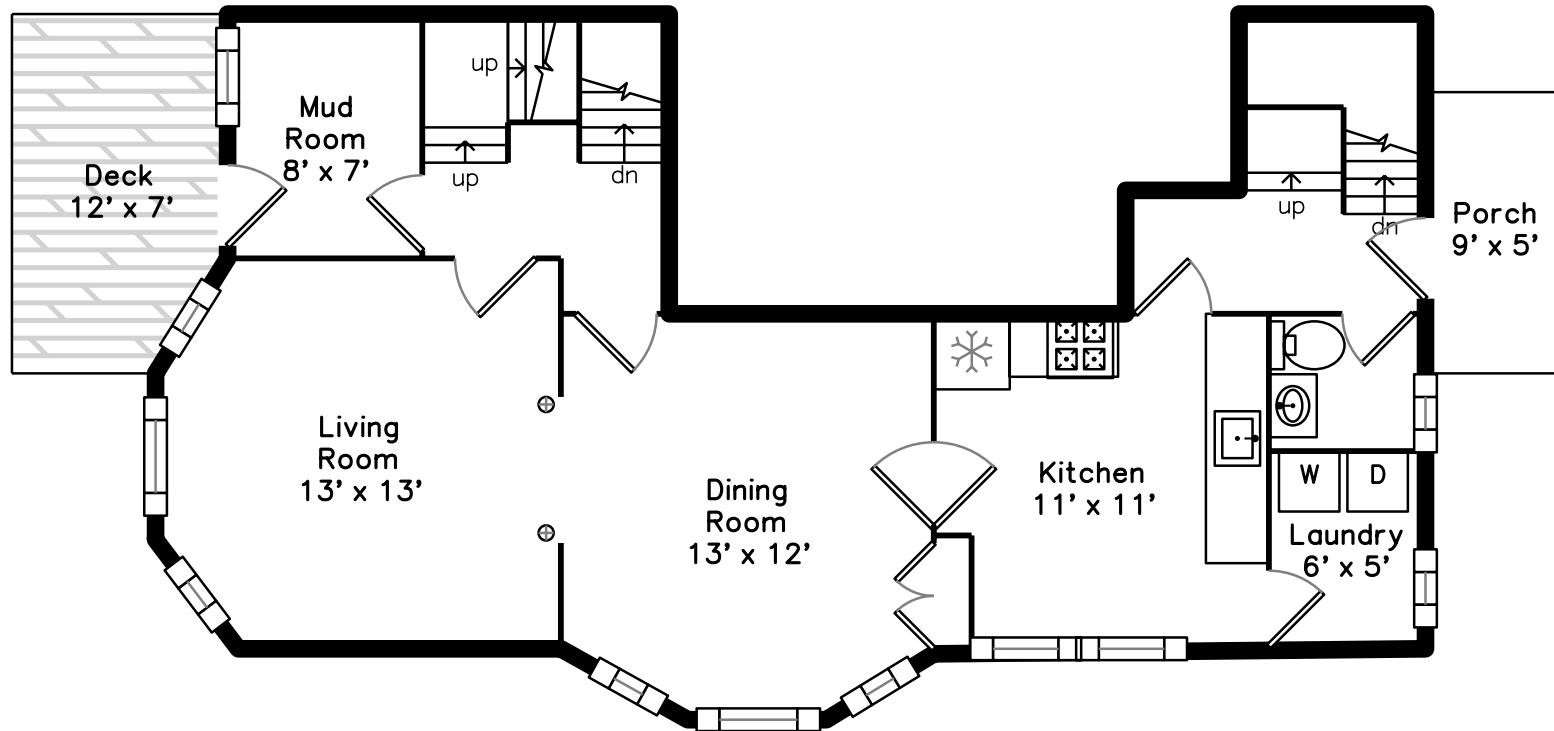

Upper

Main

23 Asticou Road 2
Boston, MA 02130

PicturePlan by  vis-home

Measurements may not be 100% accurate.
Floor plans are provided for convenience only.
Room sizes are not used to calculate area.

Upper

Main

Outside

Outside

Outside

Outside

Outside

Outside

Living Room

Living Room

Living Room

Living Room

Living Room

Dining Room

Dining Room

Dining Room

Dining Room

Bonus Room

Bathroom