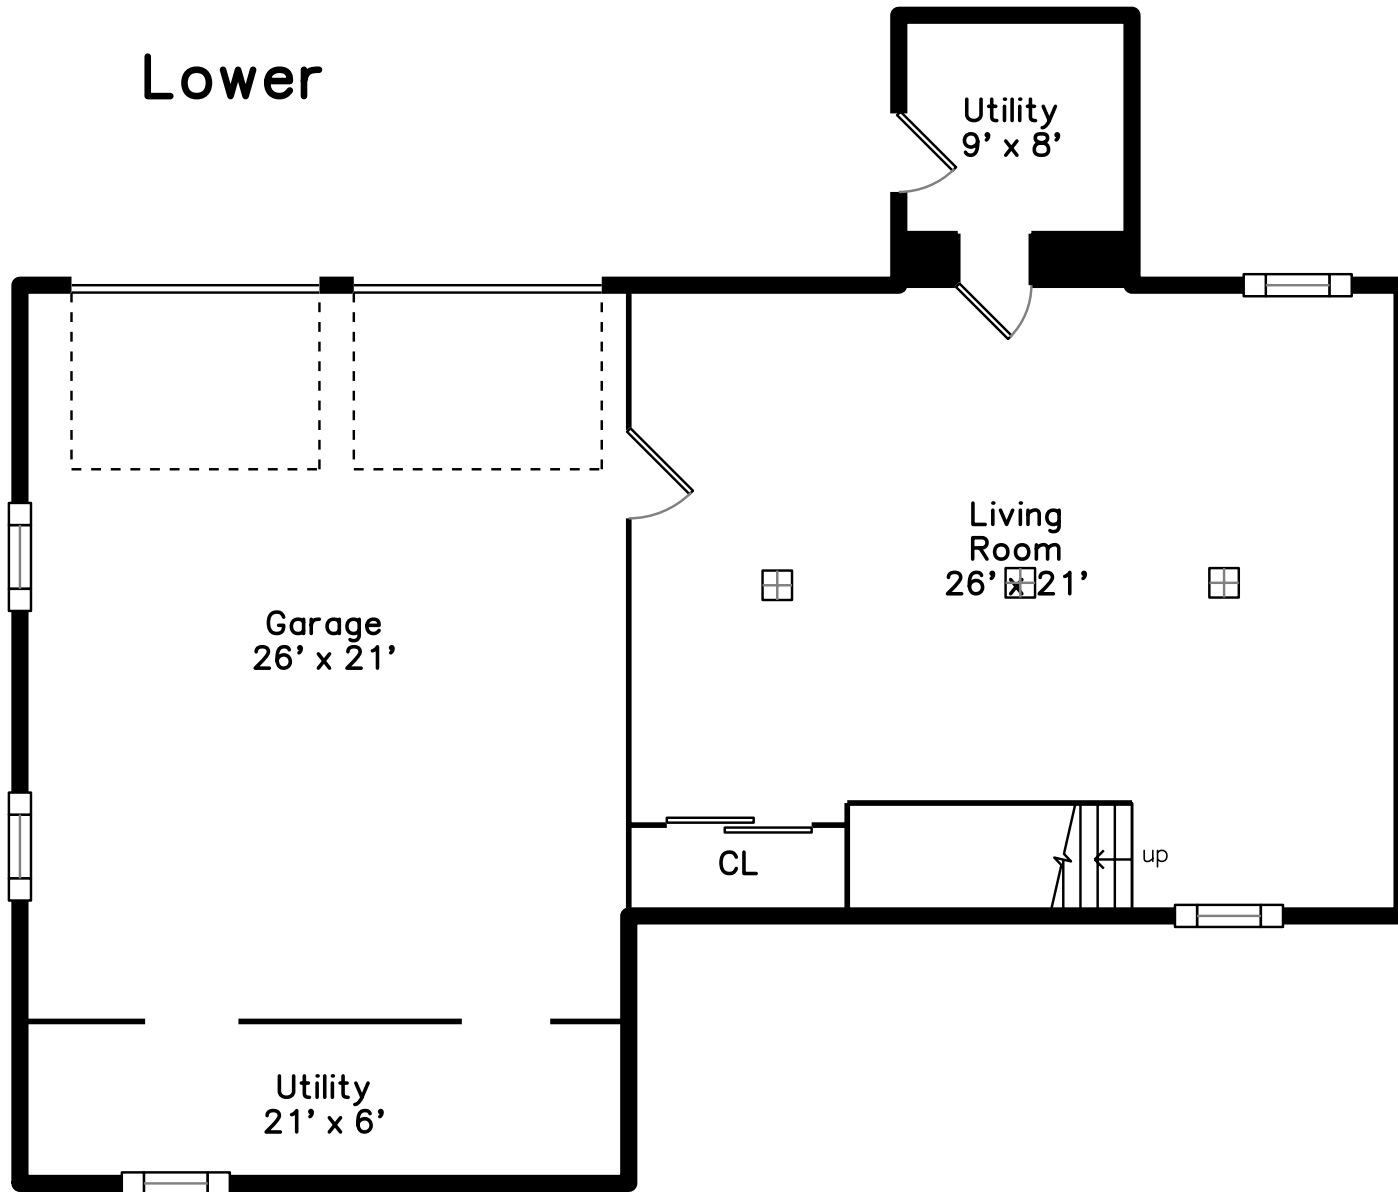

Upper

Main

Lower

52 Winter Street
Belmont, MA 02478

PicturePlan by  vis-home

Measurements may not be 100% accurate.
Floor plans are provided for convenience only.
Room sizes are not used to calculate area.

Upper

Main

Lower

Outside

Back

Back

Back

Back

Back

Living Room

Living Room

Living Room

Living Room

Dining Room

Dining Room

Kitchen

Kitchen

Kitchen

Kitchen

Bedroom

Bedroom

Bathroom

Deck

Hall