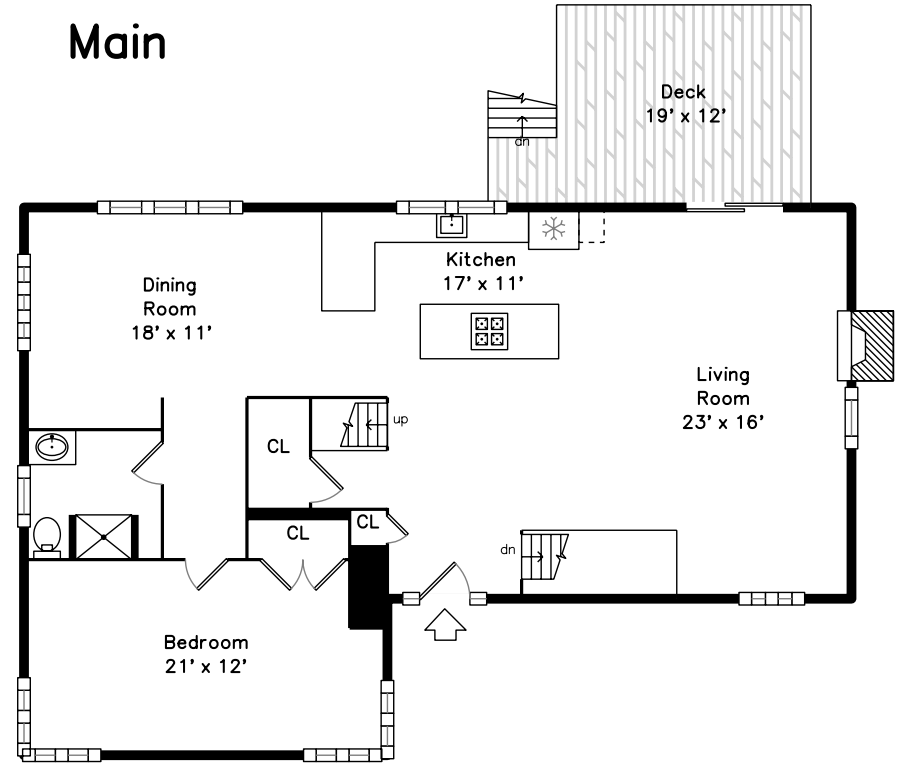

Upper

Main

Lower

52 Winter Street
Belmont, MA 02478

PicturePlan by  vis-home

Measurements may not be 100% accurate.
Floor plans are provided for convenience only.
Room sizes are not used to calculate area.

Upper

Main

Lower

Outside

Back

Back

Back

Back

Back

Living Room

Living Room

Living Room

Living Room

Dining Room

Dining Room

Kitchen

Kitchen

Kitchen

Kitchen

Bedroom

Bedroom

Bathroom

Deck

Hall