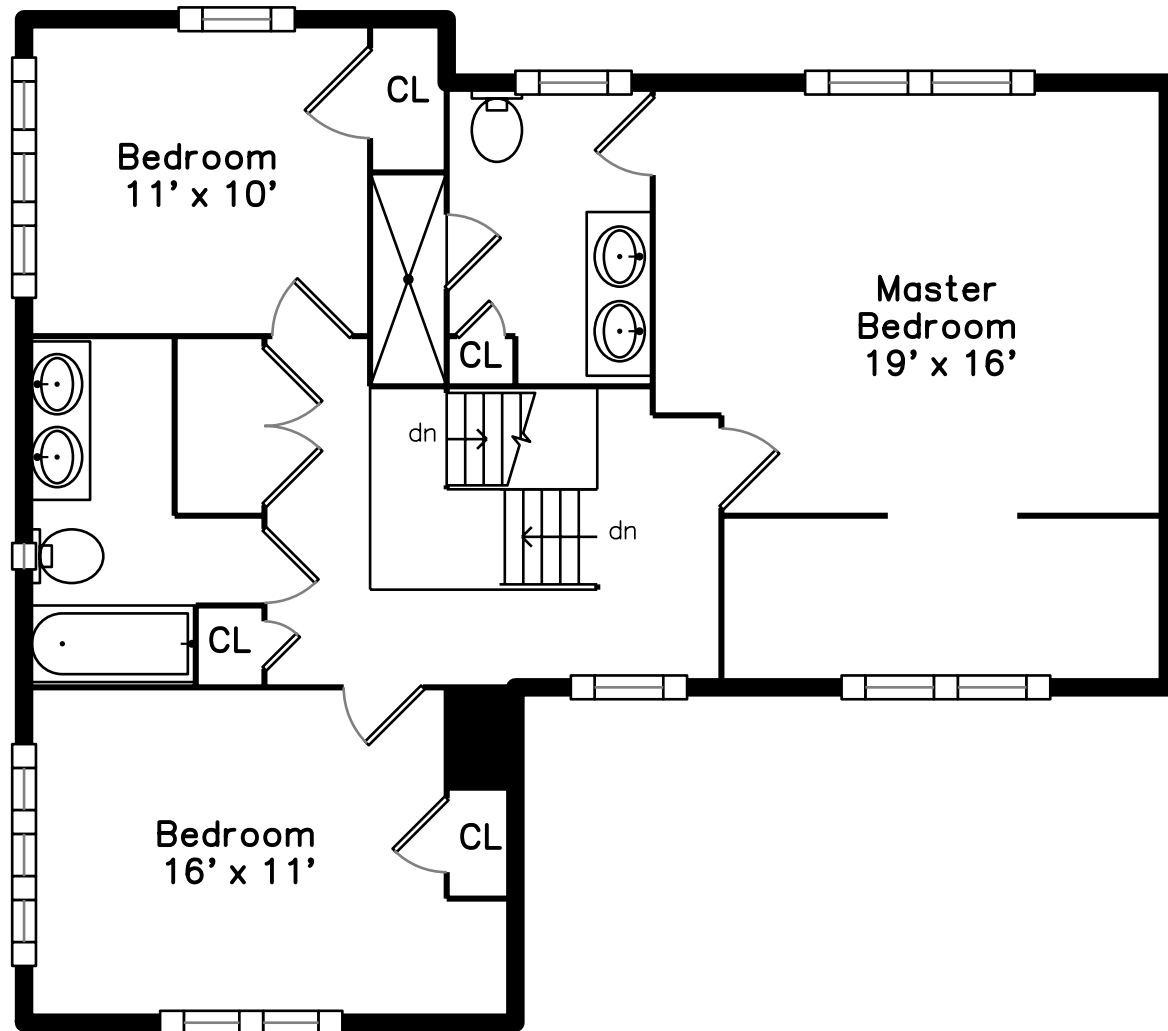

Upper

Main

Lower

52 Winter Street
Belmont, MA 02478

PicturePlan by  vis-home

Measurements may not be 100% accurate.
Floor plans are provided for convenience only.
Room sizes are not used to calculate area.

Upper

Main

Lower

Outside

Back

Back

Back

Back

Back

Living Room

Living Room

Living Room

Living Room

Dining Room

Dining Room

Kitchen

Kitchen

Kitchen

Kitchen

Bedroom

Bedroom

Bathroom

Deck

Hall