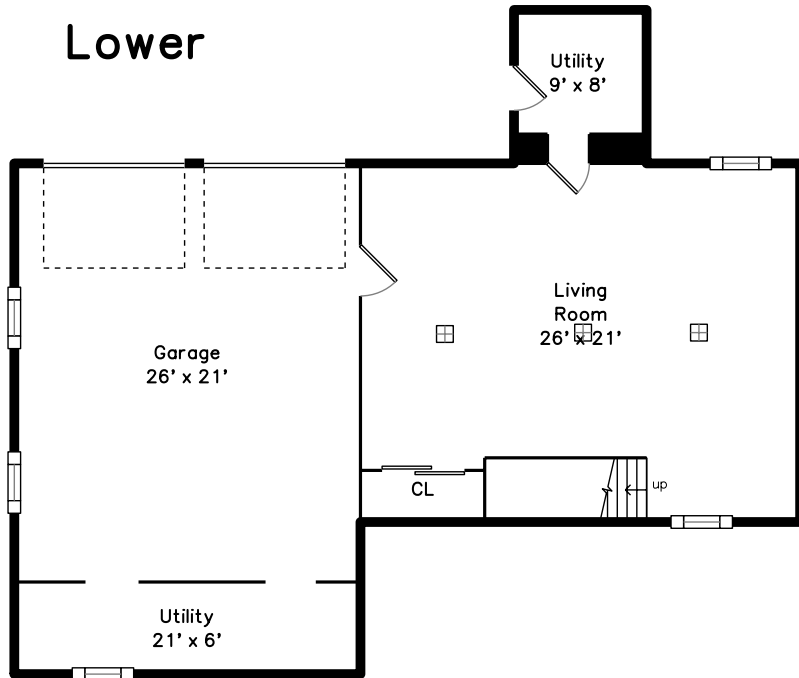

Upper

Main

Lower

52 Winter Street
Belmont, MA 02478

PicturePlan by  vis-home

Measurements may not be 100% accurate.
Floor plans are provided for convenience only.
Room sizes are not used to calculate area.

Upper

Main

Lower

Outside

Back

Back

Back

Back

Back

Living Room

Living Room

Living Room

Living Room

Dining Room

Dining Room

Kitchen

Kitchen

Kitchen

Kitchen

Bedroom

Bedroom

Bathroom

Deck

Hall