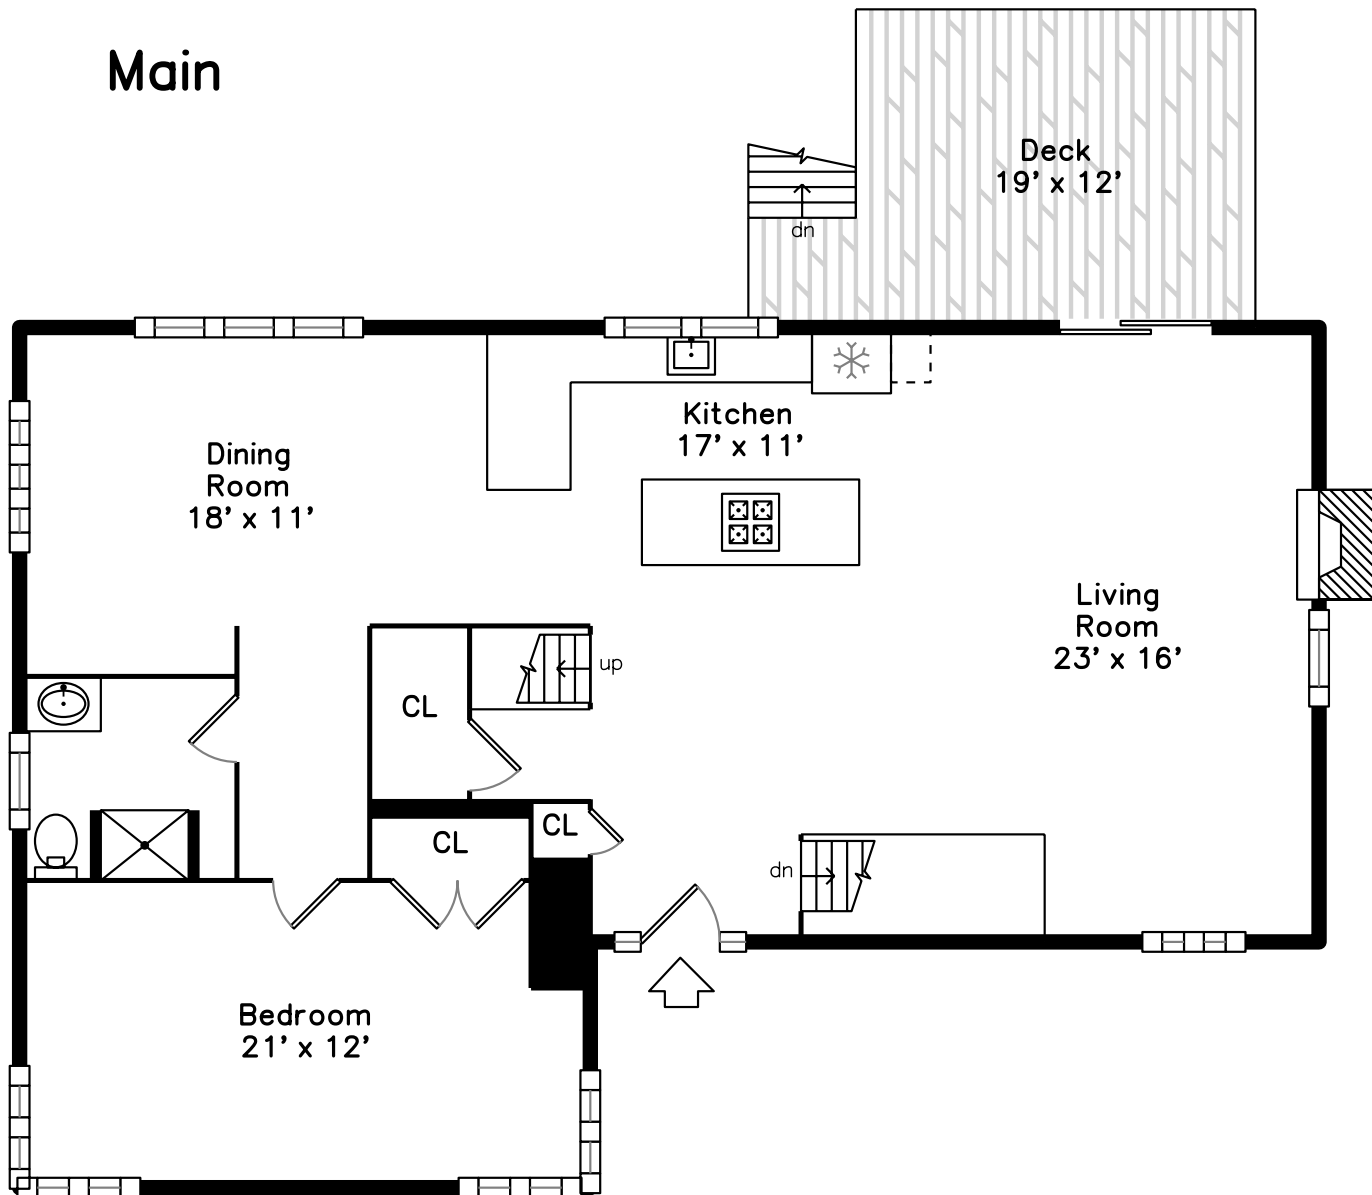

Upper

Main

Lower

52 Winter Street
Belmont, MA 02478

PicturePlan by  vis-home

Measurements may not be 100% accurate.
Floor plans are provided for convenience only.
Room sizes are not used to calculate area.

Upper

Main

Lower

Outside

Back

Back

Back

Back

Back

Living Room

Living Room

Living Room

Living Room

Dining Room

Dining Room

Kitchen

Kitchen

Kitchen

Kitchen

Bedroom

Bedroom

Bathroom

Deck

Hall