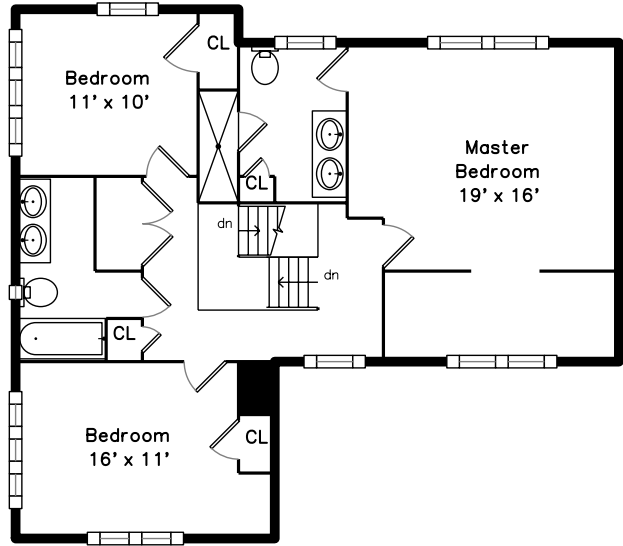

Upper

Main

Lower

52 Winter Street
Belmont, MA 02478

PicturePlan by  vis-home

Measurements may not be 100% accurate.
Floor plans are provided for convenience only.
Room sizes are not used to calculate area.

Upper

Main

Lower

Outside

Back

Back

Back

Back

Back

Living Room

Living Room

Living Room

Living Room

Dining Room

Dining Room

Kitchen

Kitchen

Kitchen

Kitchen

Bedroom

Bedroom

Bathroom

Deck

Hall