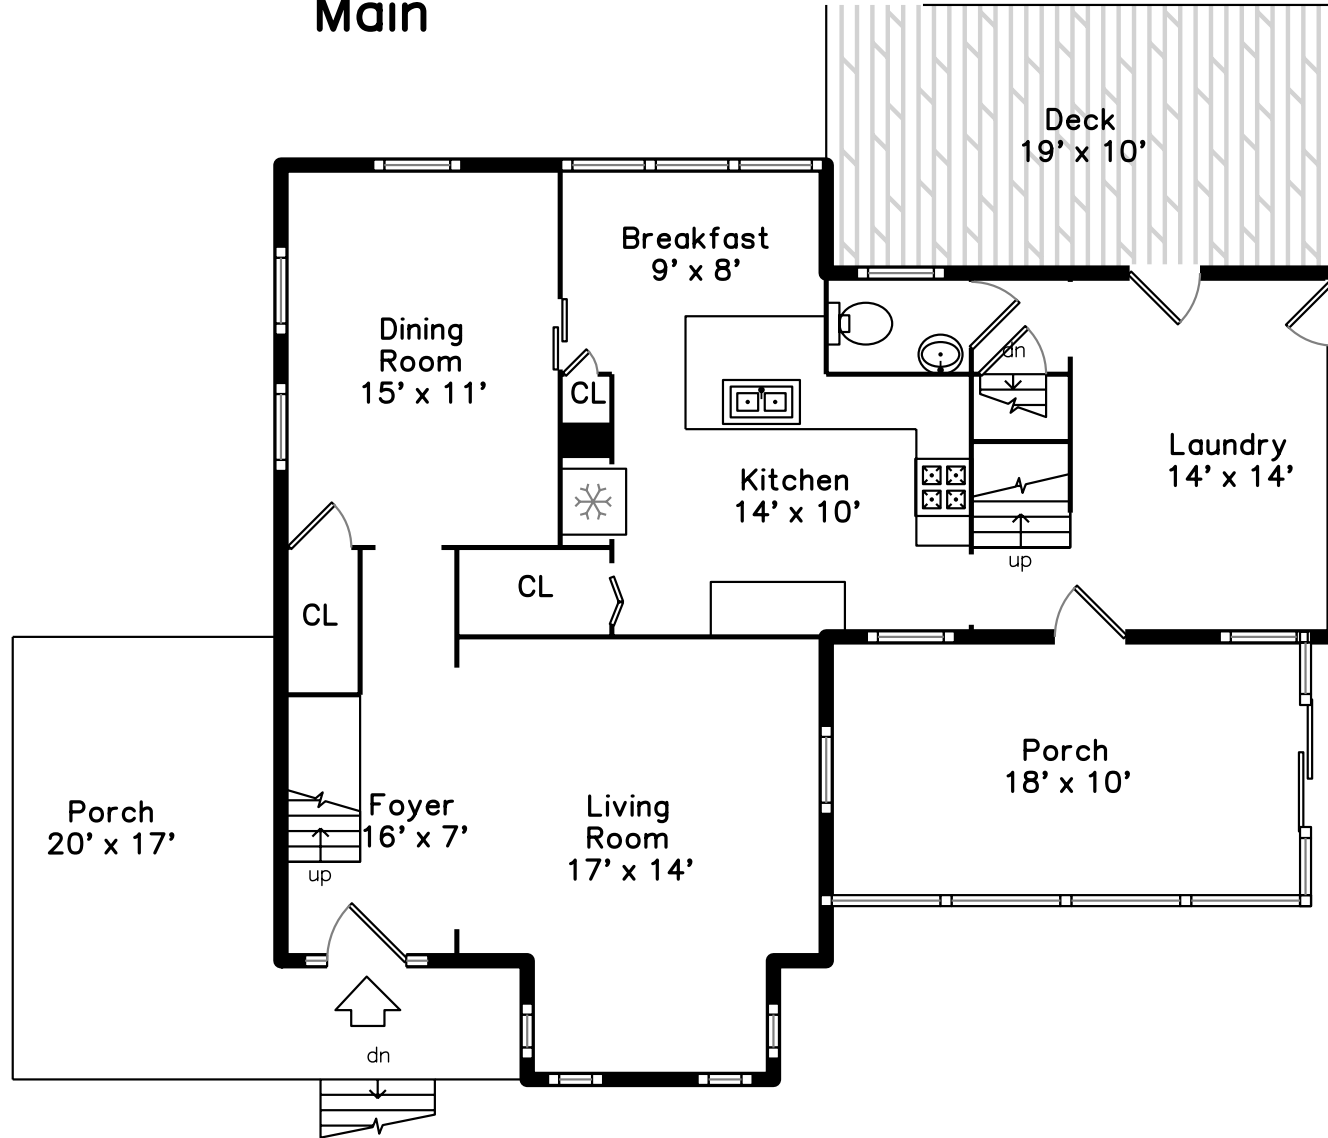

Upper

358 Boston Road
Billerica, MA 01821

PicturePlan by  vis-home

Measurements may not be 100% accurate.
Floor plans are provided for convenience only.
Room sizes are not used to calculate area.

Main

Upper

Main

Outside

Outside

Back

Living Room

Living Room

Dining Room

Dining Room

Kitchen

Kitchen

Kitchen

Bathroom

Laundry

Laundry

Porch

Deck

Bathroom