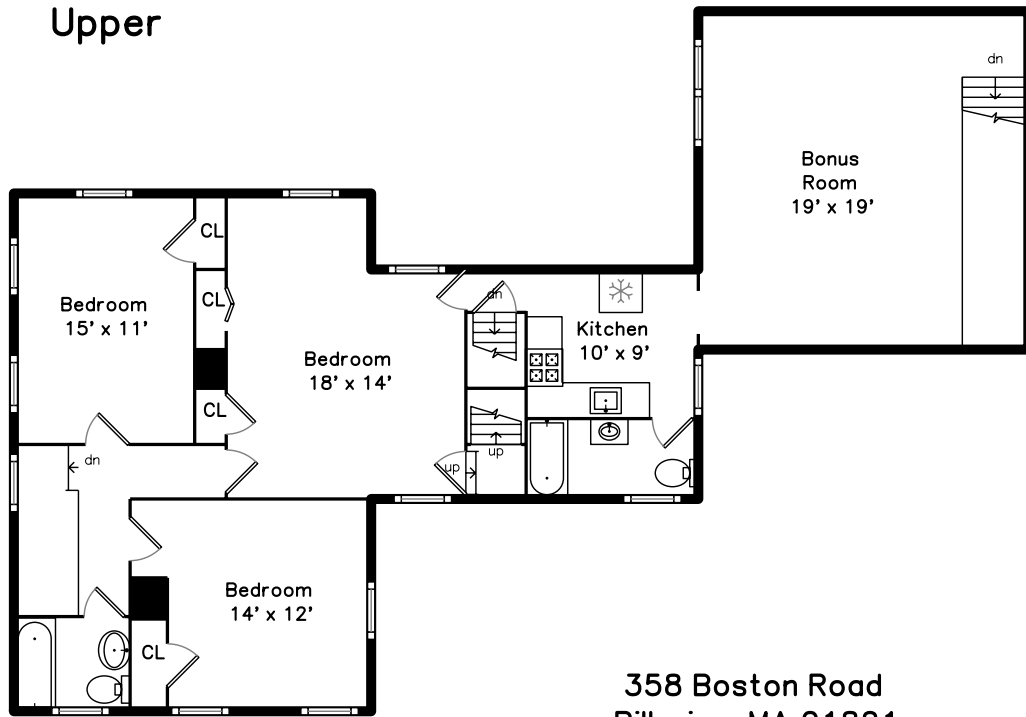

Upper

358 Boston Road
Billerica, MA 01821

PicturePlan by  vis-home

Measurements may not be 100% accurate.
Floor plans are provided for convenience only.
Room sizes are not used to calculate area.

Main

Upper

Main

Outside

Outside

Back

Living Room

Living Room

Dining Room

Dining Room

Kitchen

Kitchen

Bedroom

Bedroom

Bedroom

Bedroom

Bedroom

Bathroom

Bathroom