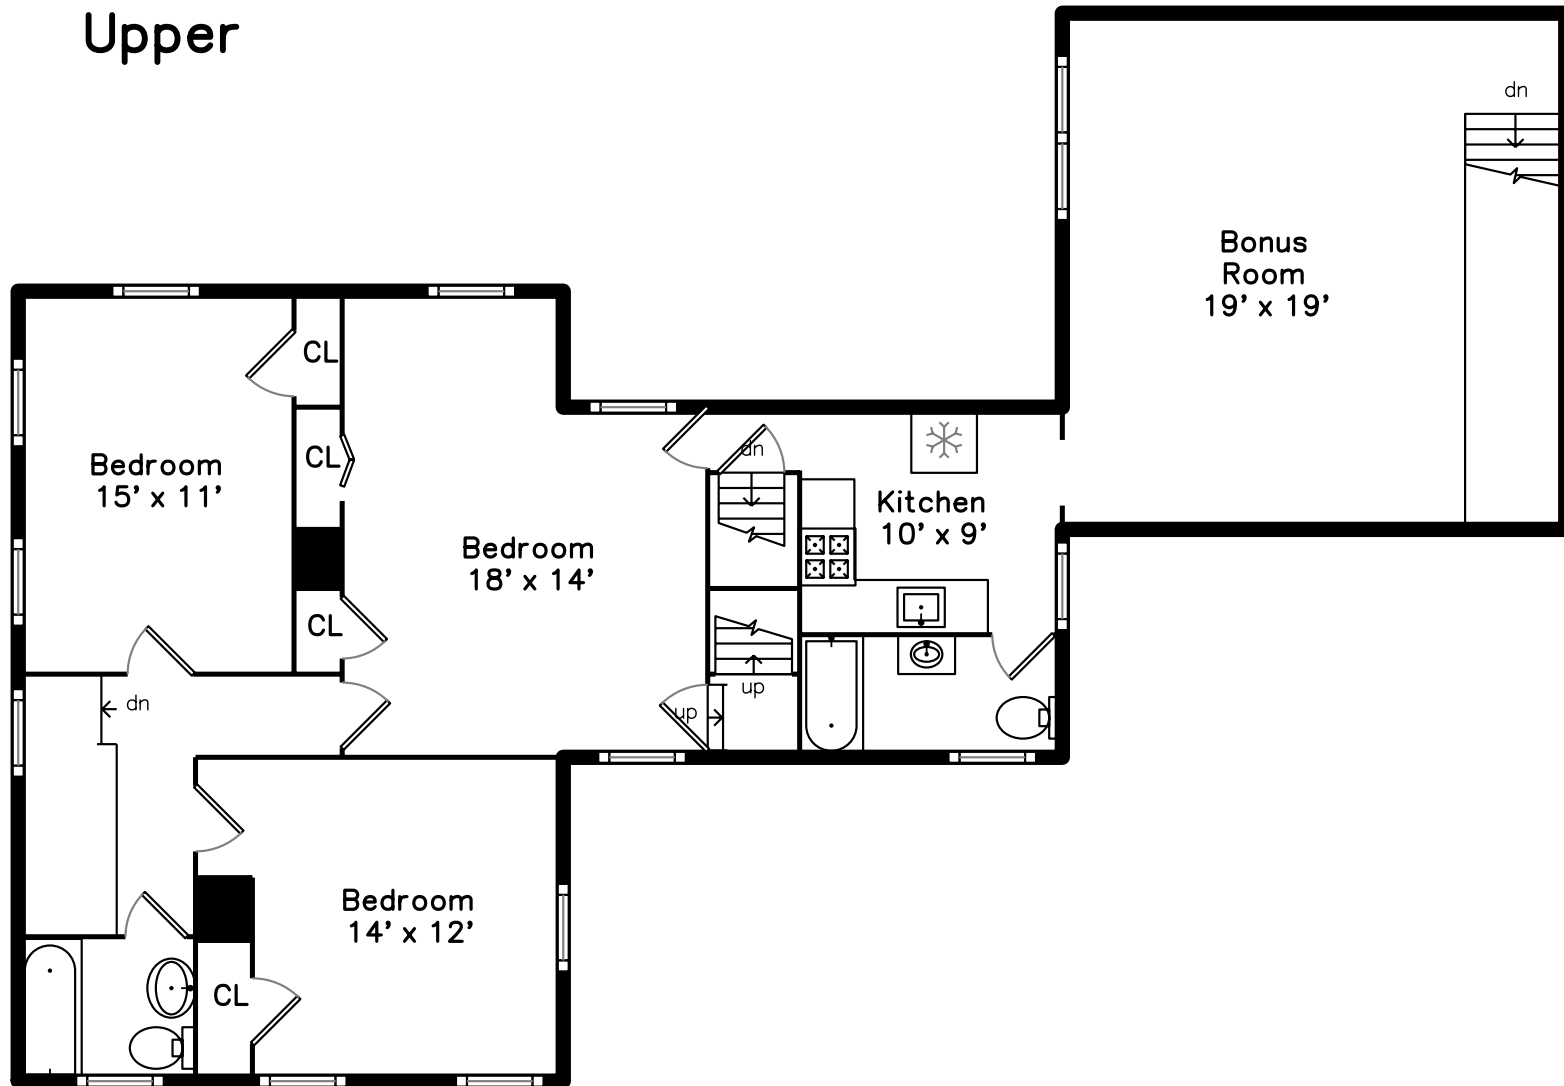

Upper

358 Boston Road
Billerica, MA 01821

PicturePlan by  vis-home

Measurements may not be 100% accurate.
Floor plans are provided for convenience only.
Room sizes are not used to calculate area.

Main

Upper

Main

Outside

Outside

Back

Living Room

Living Room

Dining Room

Dining Room

Kitchen

Kitchen

Kitchen

Bathroom

Laundry

Laundry

Porch

Deck

Bathroom