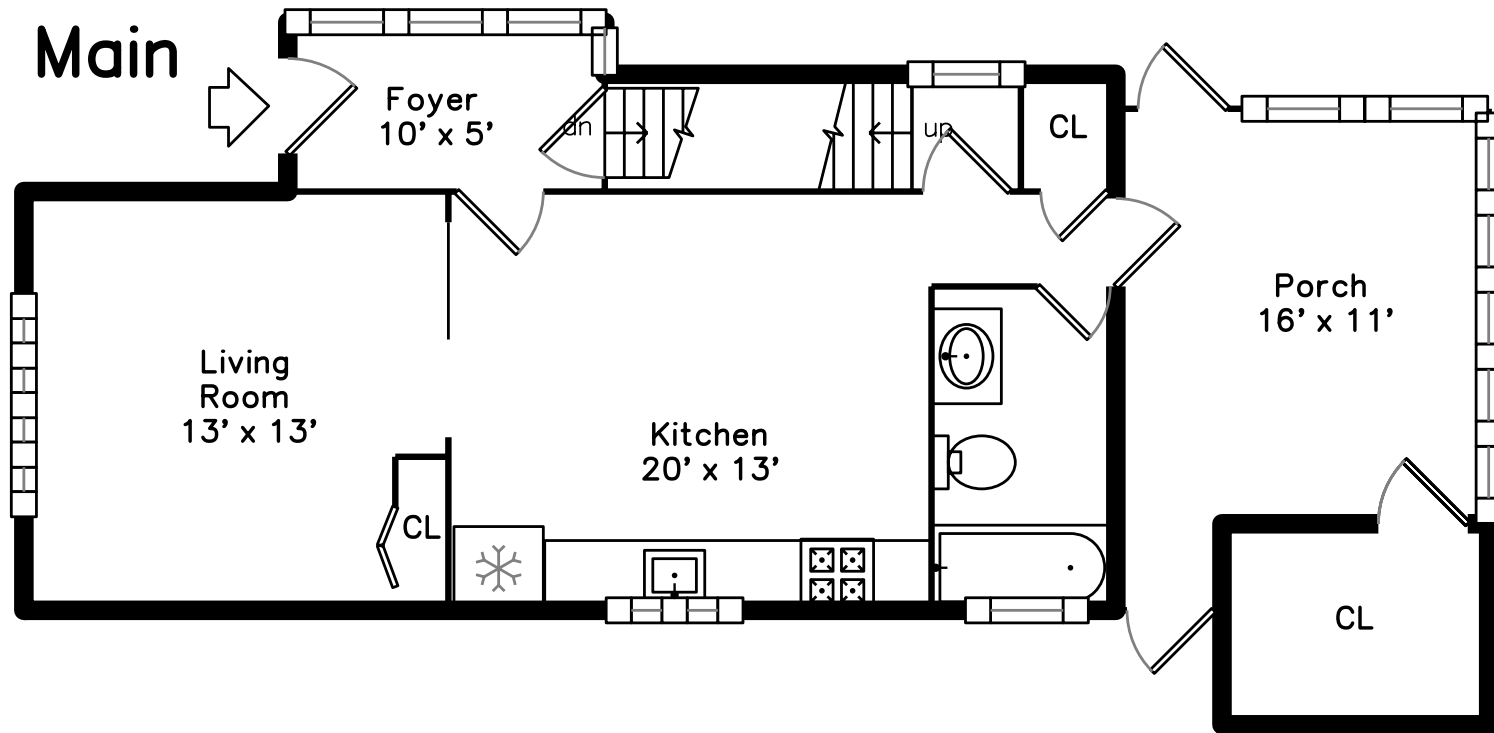

Upper

Main

63 West Street
Newton, MA 02458

PicturePlan by  vis-home

Measurements may not be 100% accurate.
Floor plans are provided for convenience only.
Room sizes are not used to calculate area.

Upper

Outside

Outside

Outside

Outside

Back

Back

Back

Foyer

Foyer

Living Room

Living Room

Kitchen

Kitchen

Bathroom

Porch

Bedroom

Bedroom

Bedroom

Bedroom

Office

Office

Bathroom