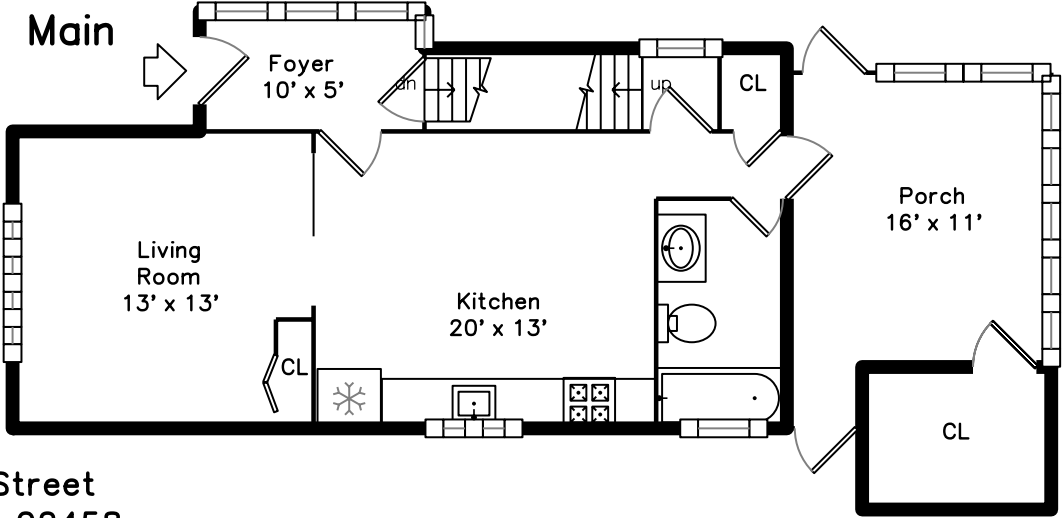

Upper

Main

63 West Street
Newton, MA 02458

PicturePlan by  vis-home

Measurements may not be 100% accurate.
Floor plans are provided for convenience only.
Room sizes are not used to calculate area.

Upper

Outside

Living Room

Living Room

Kitchen

Kitchen

Bathroom

Porch

Bedroom

Bedroom

Bedroom

Bedroom

Office

Office

Bathroom