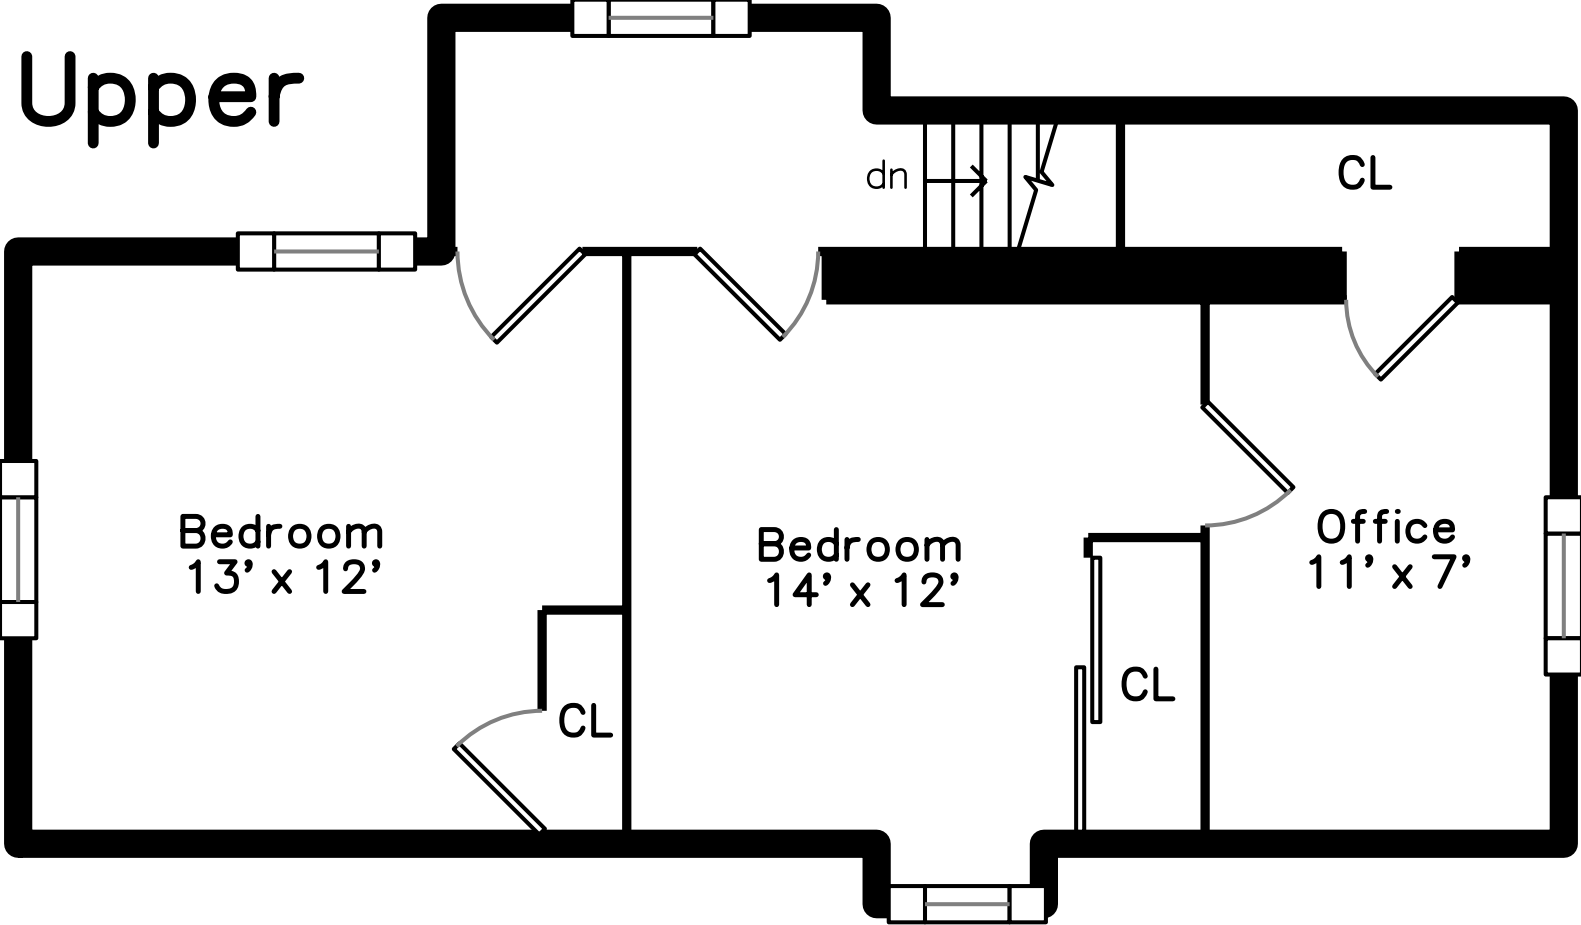

Upper

Main

63 West Street
Newton, MA 02458

PicturePlan by  vis-home

Measurements may not be 100% accurate.
Floor plans are provided for convenience only.
Room sizes are not used to calculate area.

Upper

Outside

Outside

Outside

Outside

Back

Back

Back

Foyer

Foyer

Living Room

Living Room

Kitchen

Kitchen

Bathroom

Porch

Bedroom

Bedroom

Bedroom

Bedroom

Office

Office

Bathroom