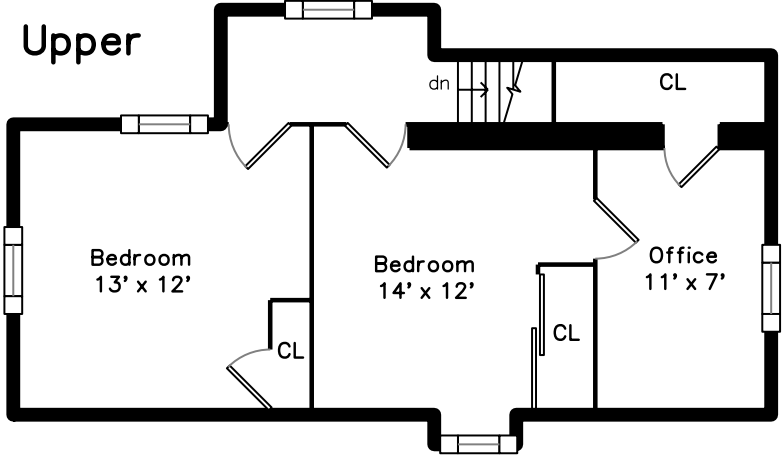

Upper

Main

63 West Street
Newton, MA 02458

PicturePlan by  vis-home

Measurements may not be 100% accurate.
Floor plans are provided for convenience only.
Room sizes are not used to calculate area.

Upper

Outside

Outside

Outside

Outside

Back

Back

Back

Foyer

Foyer

Living Room

Living Room

Kitchen

Kitchen

Bathroom

Porch

Bedroom

Bedroom

Bedroom

Bedroom

Office

Office

Bathroom