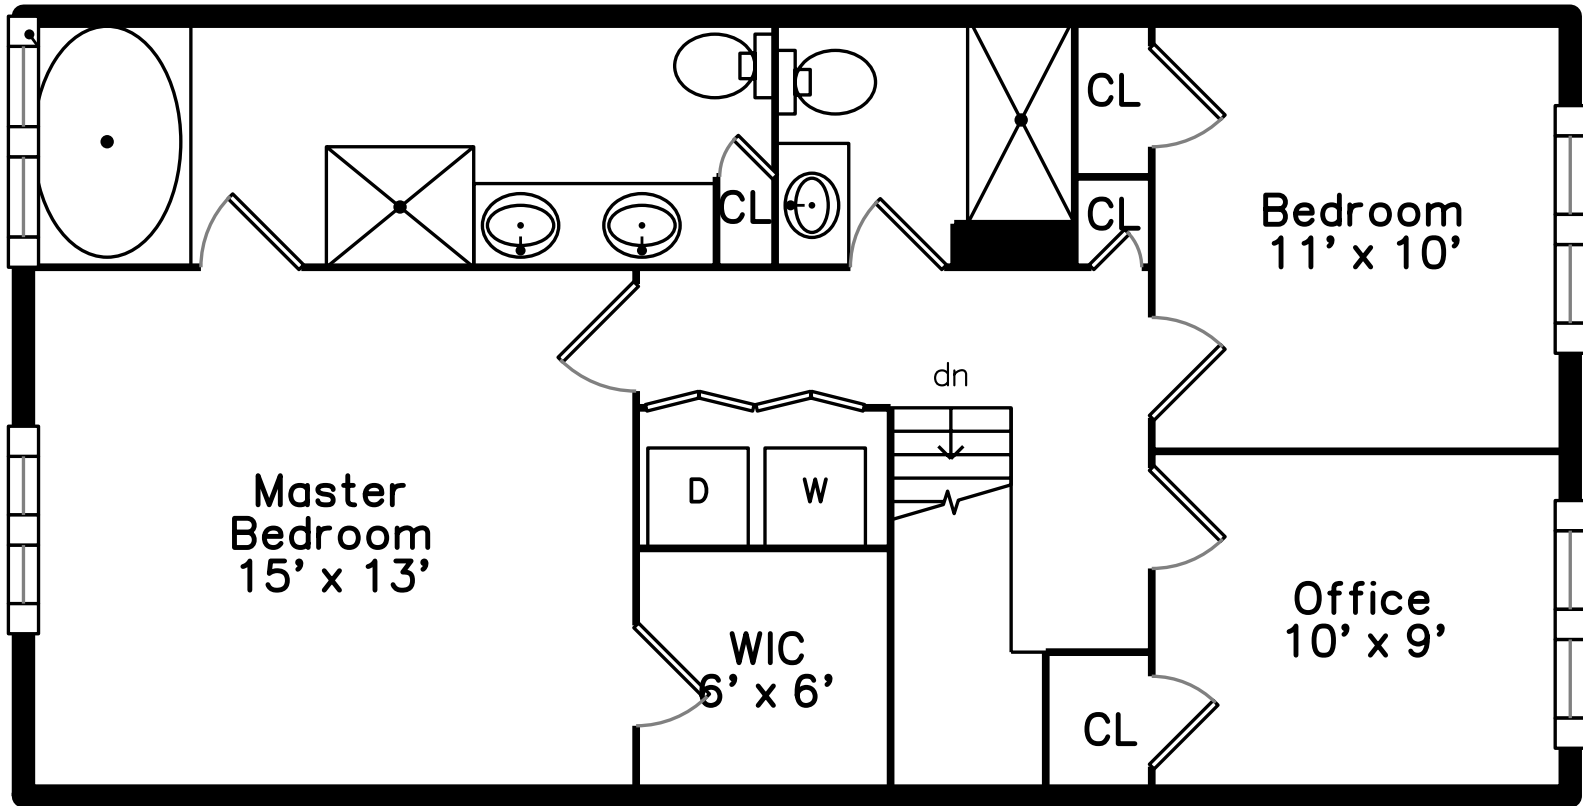

Upper

Main

Basement

148 Providence Road
Grafton, MA 01519

PicturePlan by  vis-home

Measurements may not be 100% accurate.
Floor plans are provided for convenience only.
Room sizes are not used to calculate area.

Upper

Main

Basement

Outside

Outside

Outside

Outside

Living Room

Living Room

Living Room

Kitchen

Kitchen

Powder

Deck

Hall

Main Bedroom

Main Bedroom

Bedroom

Bedroom

Office

Main Bathroom

Main Bathroom

Bathroom

Laundry