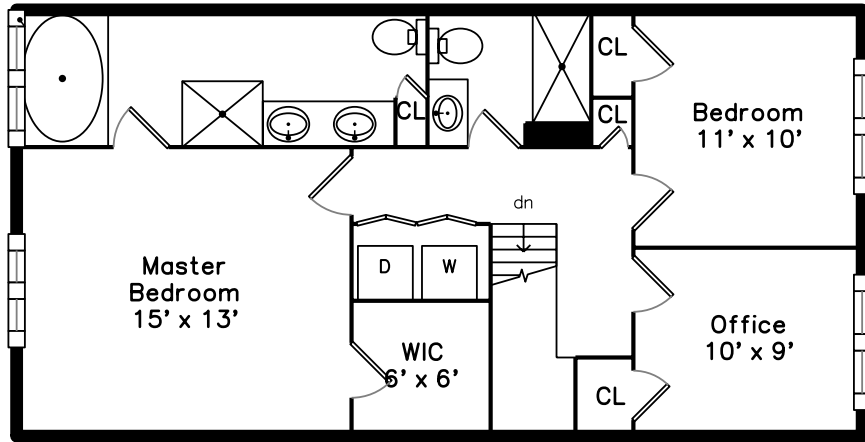

Upper

Main

Basement

148 Providence Road
Grafton, MA 01519

PicturePlan by  vis-home

Measurements may not be 100% accurate.
Floor plans are provided for convenience only.
Room sizes are not used to calculate area.

Upper

Main

Basement

Outside

Outside

Outside

Outside

Living Room

Living Room

Living Room

Kitchen

Kitchen

Powder

Deck

Hall

Main Bedroom

Main Bedroom

Bedroom

Bedroom

Office

Main Bathroom

Main Bathroom

Bathroom

Laundry