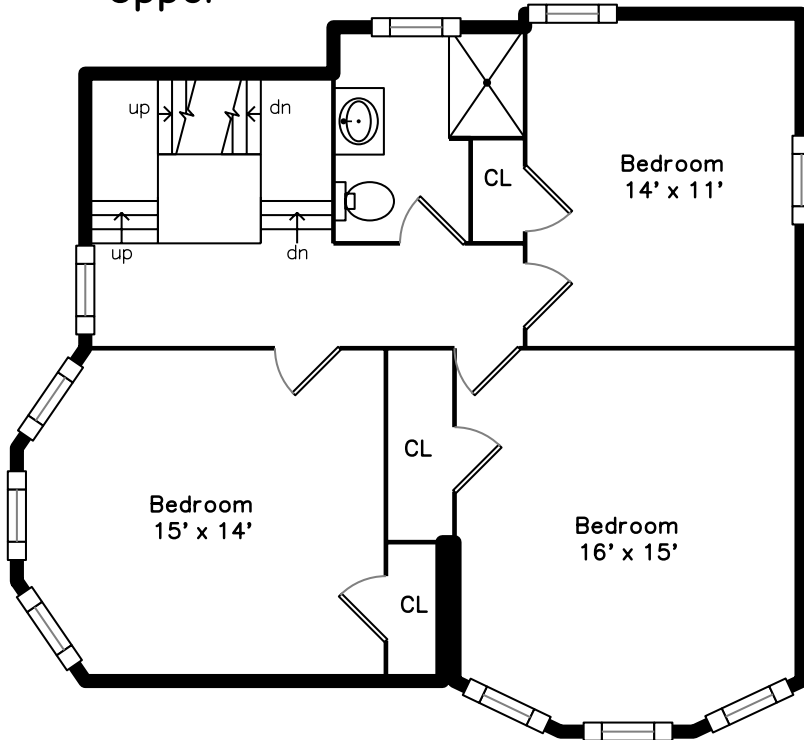

# Upper

# Main

5 Bigelow Street  
Somerville, MA 02143

PicturePlan by  vis-home

Measurements may not be 100% accurate.  
Floor plans are provided for convenience only.  
Room sizes are not used to calculate area.

Living Room

Living Room

Dining Room

Dining Room

Dining Room

Dining Room

Kitchen

Kitchen

Bedroom