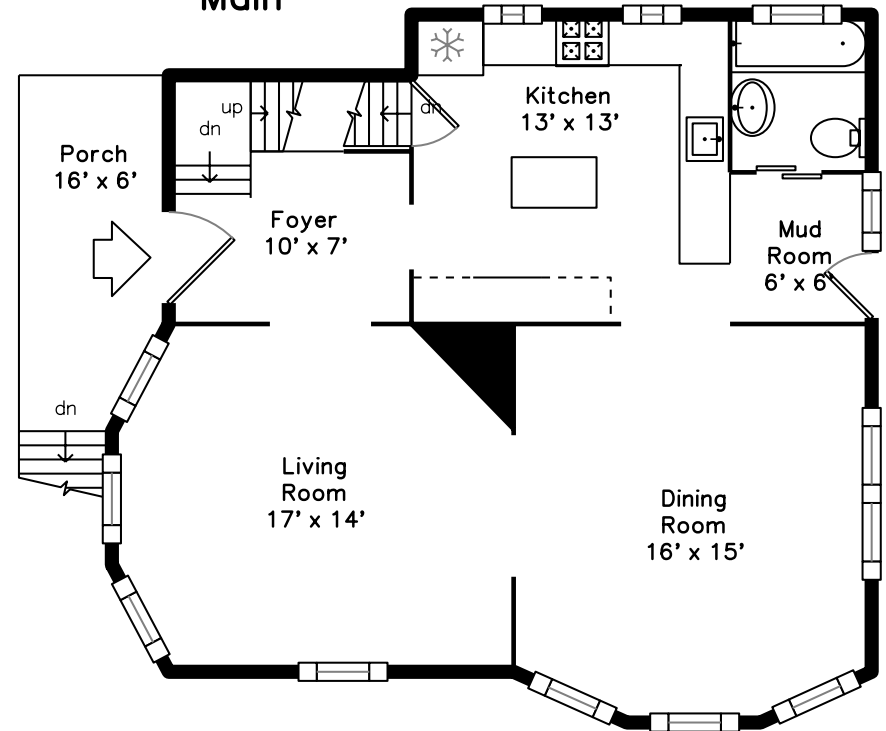

# Upper

# Main

5 Bigelow Street  
Somerville, MA 02143

PicturePlan by  vis-home

Measurements may not be 100% accurate.  
Floor plans are provided for convenience only.  
Room sizes are not used to calculate area.

Living Room

Living Room

Dining Room

Dining Room

Dining Room

Dining Room

Kitchen

Kitchen

Bedroom