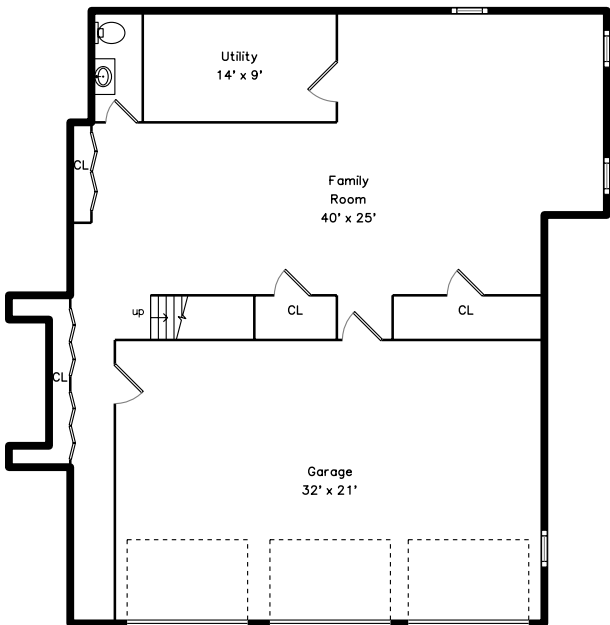

Upper

Main

Lower

5 Briarwood Lane
Winchester, MA 01890
PicturePlan by vis-home

Measurements may not be 100% accurate.
Floor plans are provided for convenience only.
Room sizes are not used to calculate area.

Upper

Main

Lower

Outside

Outside

Backyard

Back

Foyer

Living Room

Dining Room

Kitchen

Breakfast

Breakfast

Great Room

Great Room

Bedroom

Office

Bathroom

Deck

Main Bedroom

Main Bedroom

Main Bathroom

Main Bathroom

Family Room