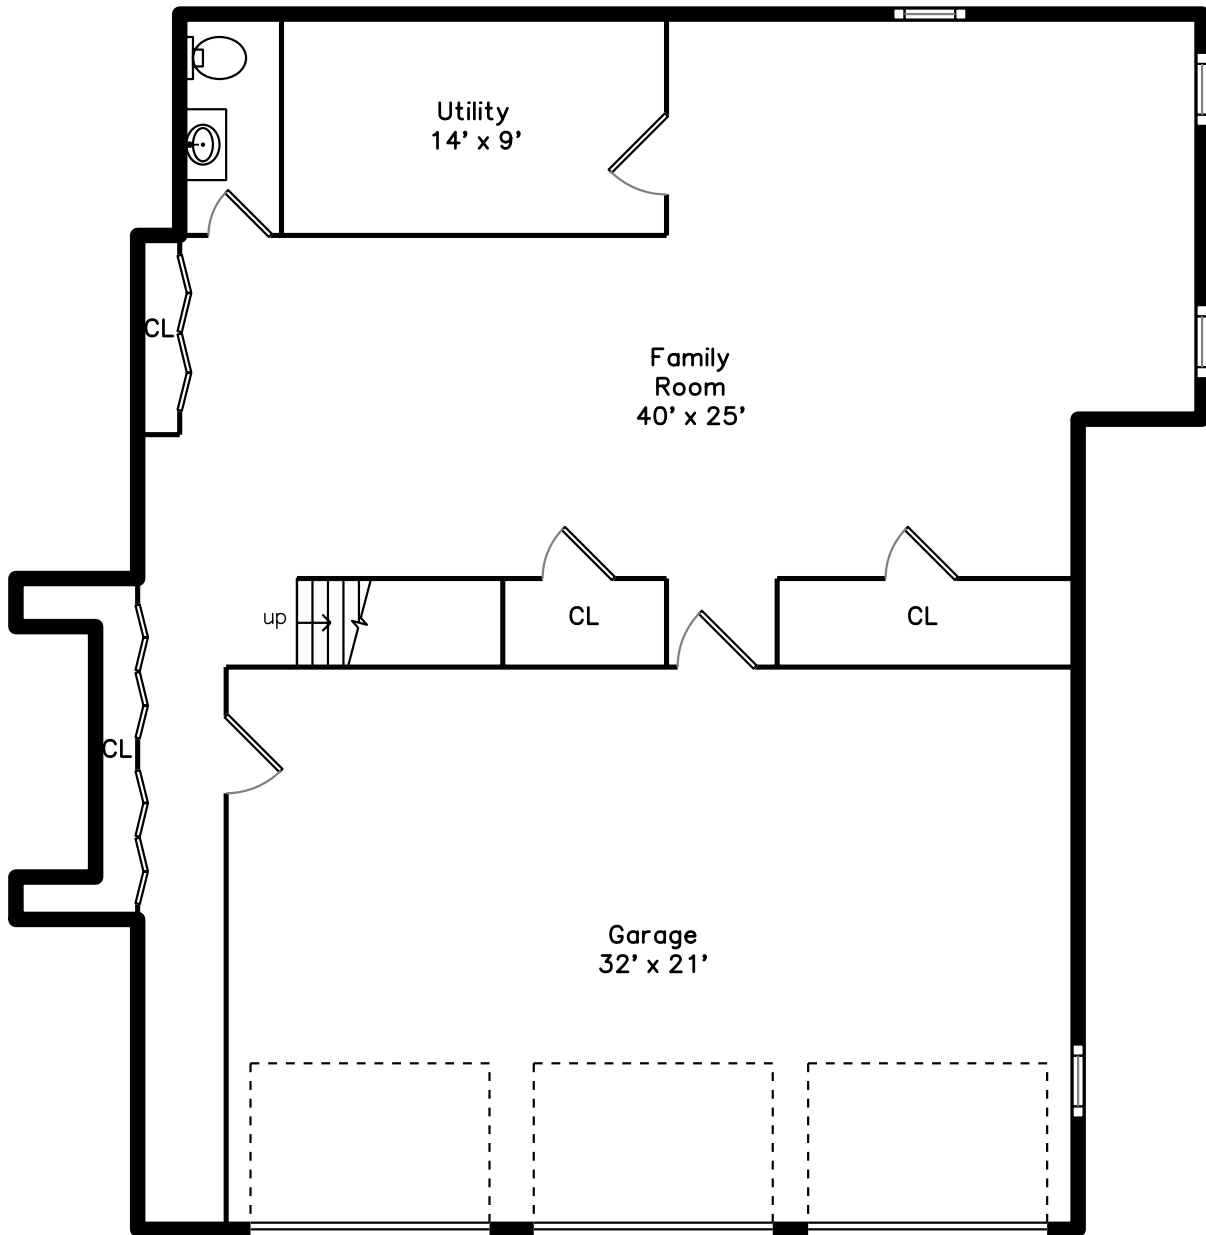

Upper

Main

Lower

5 Briarwood Lane
Winchester, MA 01890
PicturePlan by vis-home

Measurements may not be 100% accurate.
Floor plans are provided for convenience only.
Room sizes are not used to calculate area.

Upper

Main

Lower

Outside

Outside

Backyard

Back

Foyer

Living Room

Dining Room

Kitchen

Breakfast

Breakfast

Great Room

Great Room

Bedroom

Office

Bathroom

Deck

Main Bedroom

Main Bedroom

Main Bathroom

Main Bathroom

Family Room