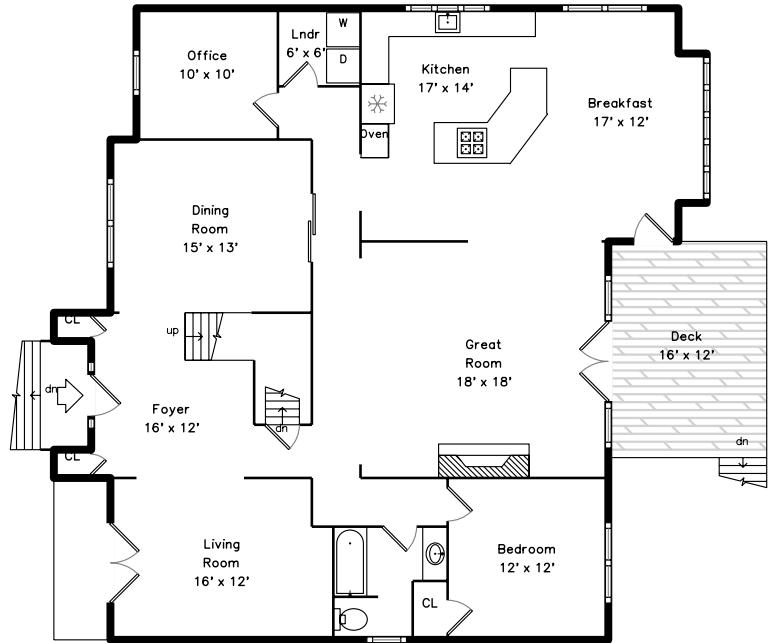

Upper

Main

Lower

5 Briarwood Lane
Winchester, MA 01890
PicturePlan by vis-home

Measurements may not be 100% accurate.
Floor plans are provided for convenience only.
Room sizes are not used to calculate area.

Upper

Main

Lower

Outside

Outside

Backyard

Back

Foyer

Living Room

Dining Room

Kitchen

Breakfast

Breakfast

Great Room

Great Room

Bedroom

Office

Bathroom

Deck

Main Bedroom

Main Bedroom

Main Bathroom

Main Bathroom

Family Room