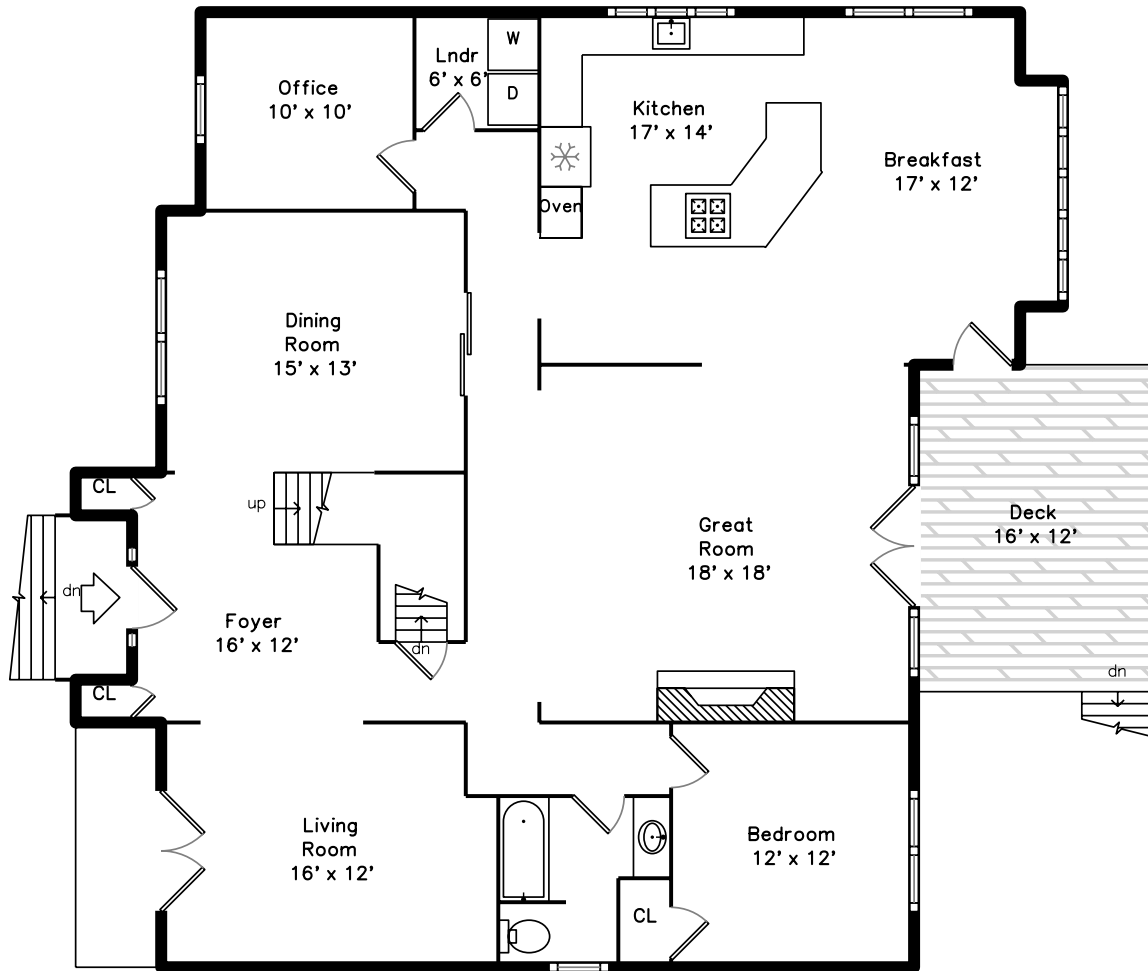

Upper

Main

Lower

5 Briarwood Lane
Winchester, MA 01890
PicturePlan by vis-home

Measurements may not be 100% accurate.
Floor plans are provided for convenience only.
Room sizes are not used to calculate area.

Upper

Main

Lower

Outside

Outside

Backyard

Back

Foyer

Living Room

Dining Room

Kitchen

Breakfast

Breakfast

Great Room

Great Room

Bedroom

Office

Bathroom

Deck

Main Bedroom

Main Bedroom

Main Bathroom

Main Bathroom

Family Room