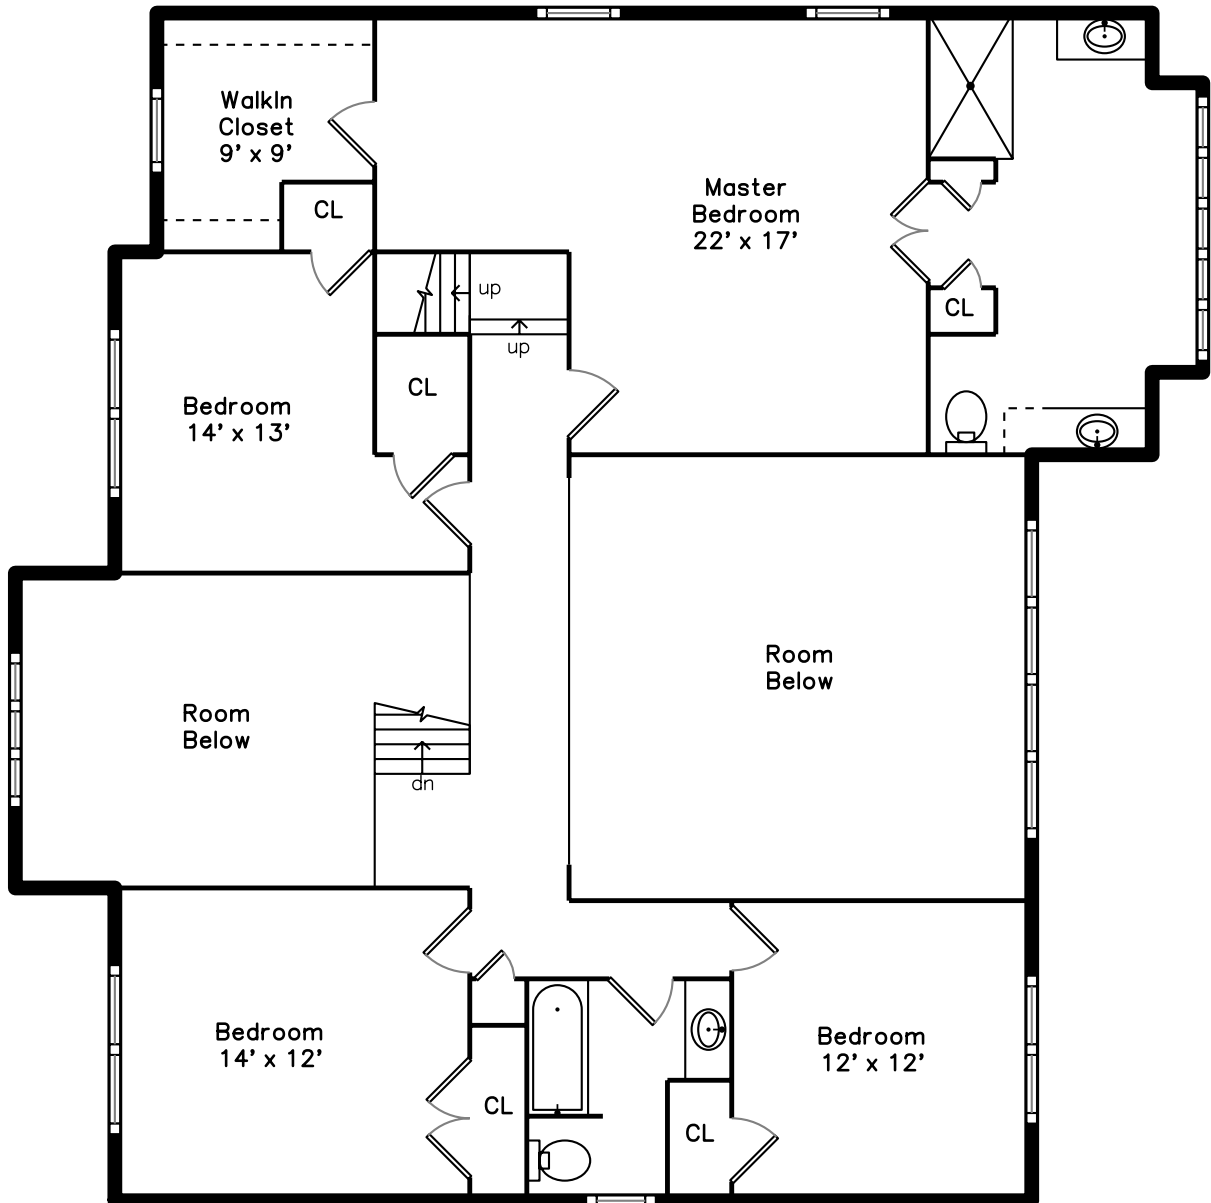

Upper

Main

Lower

5 Briarwood Lane
Winchester, MA 01890
PicturePlan by vis-home

Measurements may not be 100% accurate.
Floor plans are provided for convenience only.
Room sizes are not used to calculate area.

Upper

Main

Lower

Outside

Outside

Backyard

Back

Foyer

Living Room

Dining Room

Kitchen

Breakfast

Breakfast

Great Room

Great Room

Bedroom

Office

Bathroom

Deck

Main Bedroom

Main Bedroom

Main Bathroom

Main Bathroom

Family Room