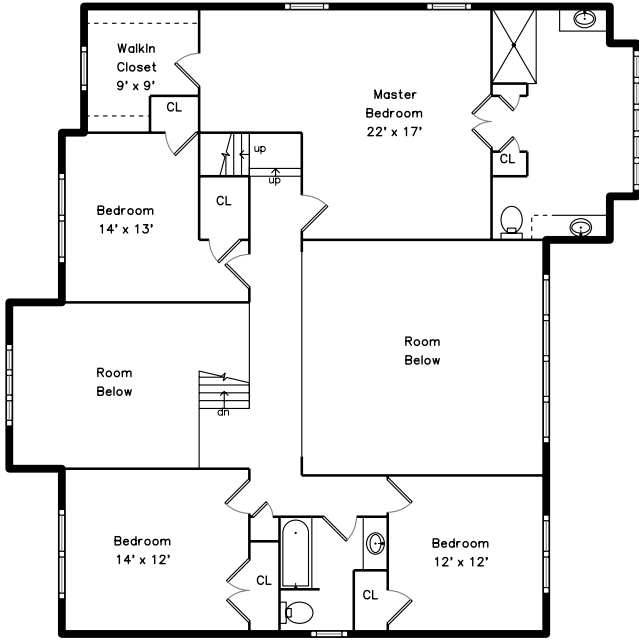

Upper

Main

Lower

5 Briarwood Lane
Winchester, MA 01890
PicturePlan by vis-home

Measurements may not be 100% accurate.
Floor plans are provided for convenience only.
Room sizes are not used to calculate area.

Upper

Main

Lower

Outside

Outside

Backyard

Back

Foyer

Living Room

Dining Room

Kitchen

Breakfast

Breakfast

Great Room

Great Room

Bedroom

Office

Bathroom

Deck

Main Bedroom

Main Bedroom

Main Bathroom

Main Bathroom

Family Room