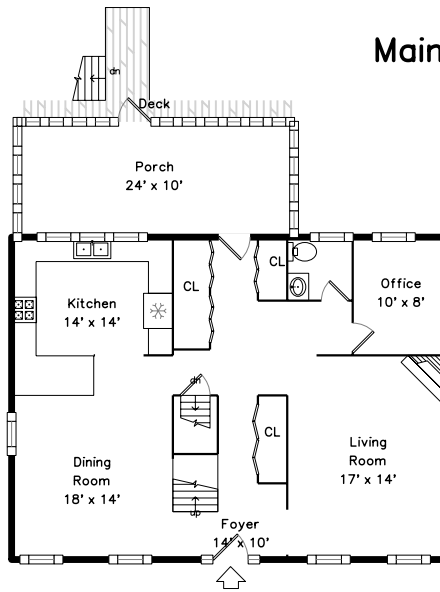

Top

Upper

Main

Basement

25 Burlington Road
 Billerica, MA 01821

PicturePlan by  vis-home

Measurements may not be 100% accurate.
 Floor plans are provided for convenience only.
 Room sizes are not used to calculate area.

Top

Upper

Main

Basement

Outside

Outside

Back

Back

Back

Back

Back

Foyer

Living Room

Living Room

Dining Room

Dining Room

Main Bedroom

Bedroom

Bedroom

Main Bathroom

Bathroom

Bonus Room

Bonus Room

Family Room