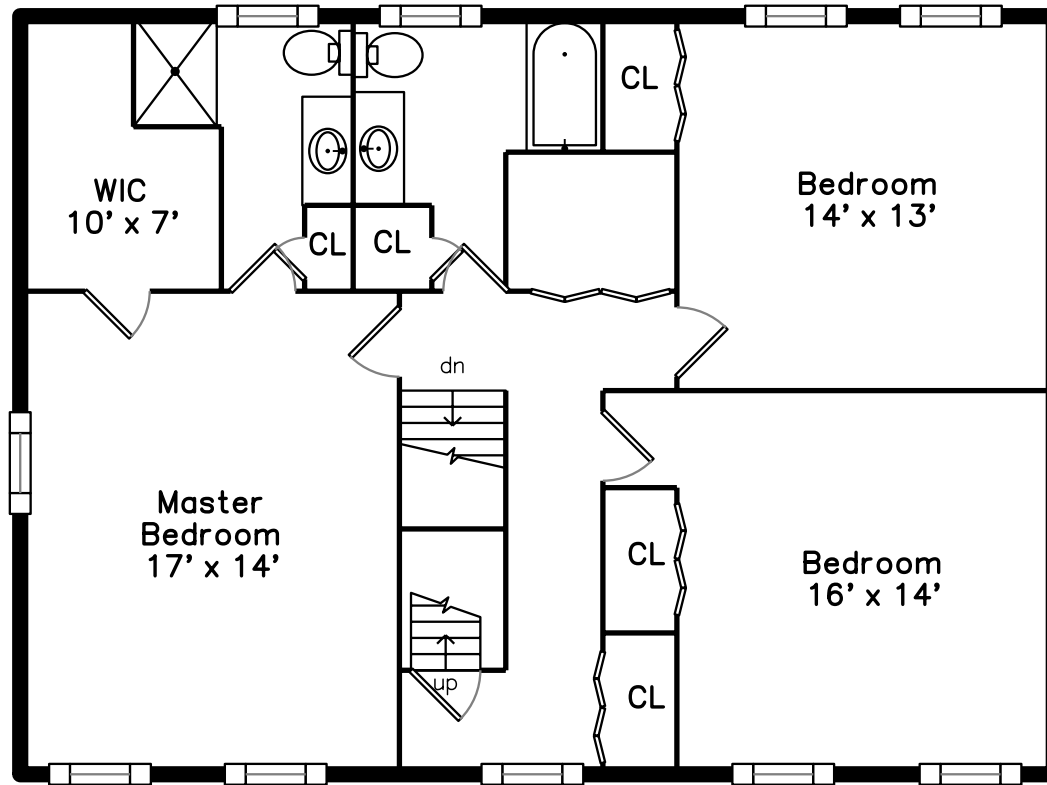

Top

Upper

Main

Basement

25 Burlington Road
 Billerica, MA 01821

PicturePlan by  vis-home

Measurements may not be 100% accurate.
 Floor plans are provided for convenience only.
 Room sizes are not used to calculate area.

Top

Upper

Main

Basement

Outside

Outside

Back

Back

Back

Back

Back

Foyer

Living Room

Living Room

Dining Room

Dining Room

Main Bedroom

Bedroom

Bedroom

Main Bathroom

Bathroom

Bonus Room

Bonus Room

Family Room