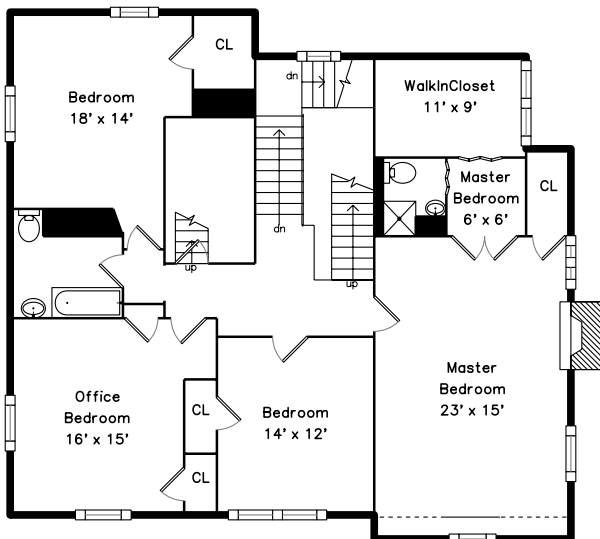

Top

Main

Upper

432 Dedham Street
Newton, MA 02459

PicturePlan by  vis-home

Measurements may not be 100% accurate.
Floor plans are provided for convenience only.
Room sizes are not used to calculate area.

Top

Aerial

Aerial

Back

Back

Foyer

Foyer

Living Room

Living Room

Landing

Master Bedroom

Master Bedroom

Bedroom

Bedroom

Office Bedroom

Stair

Stair

Bedroom

Bedroom

Bedroom

Bedroom