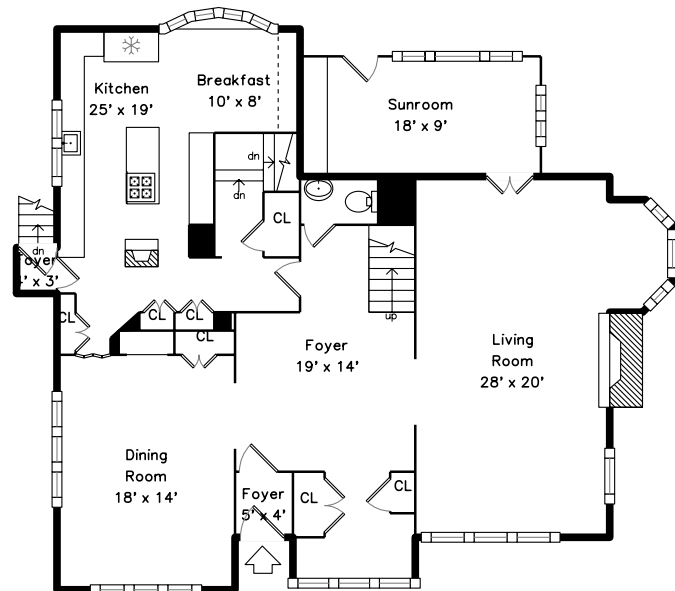

Top

Main

Upper

432 Dedham Street
Newton, MA 02459

PicturePlan by  vis-home

Measurements may not be 100% accurate.
Floor plans are provided for convenience only.
Room sizes are not used to calculate area.

Top

Aerial

Aerial

Back

Back

Foyer

Foyer

Living Room

Living Room

Landing

Master Bedroom

Master Bedroom

Bedroom

Bedroom

Office Bedroom

Stair

Stair