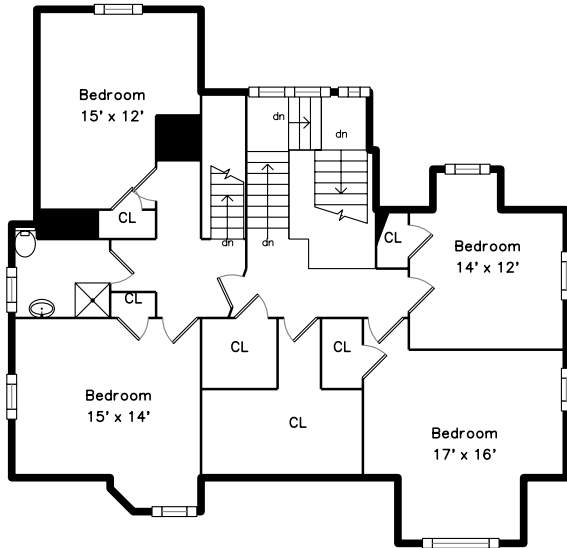

Top

Main

Upper

432 Dedham Street
Newton, MA 02459

PicturePlan by  vis-home

Measurements may not be 100% accurate.
Floor plans are provided for convenience only.
Room sizes are not used to calculate area.

Top

Aerial

Aerial

Back

Back

Foyer

Foyer

Living Room

Living Room

Landing

Master Bedroom

Master Bedroom

Bedroom

Bedroom

Office Bedroom

Stair

Stair

Bedroom

Bedroom

Bedroom

Bedroom