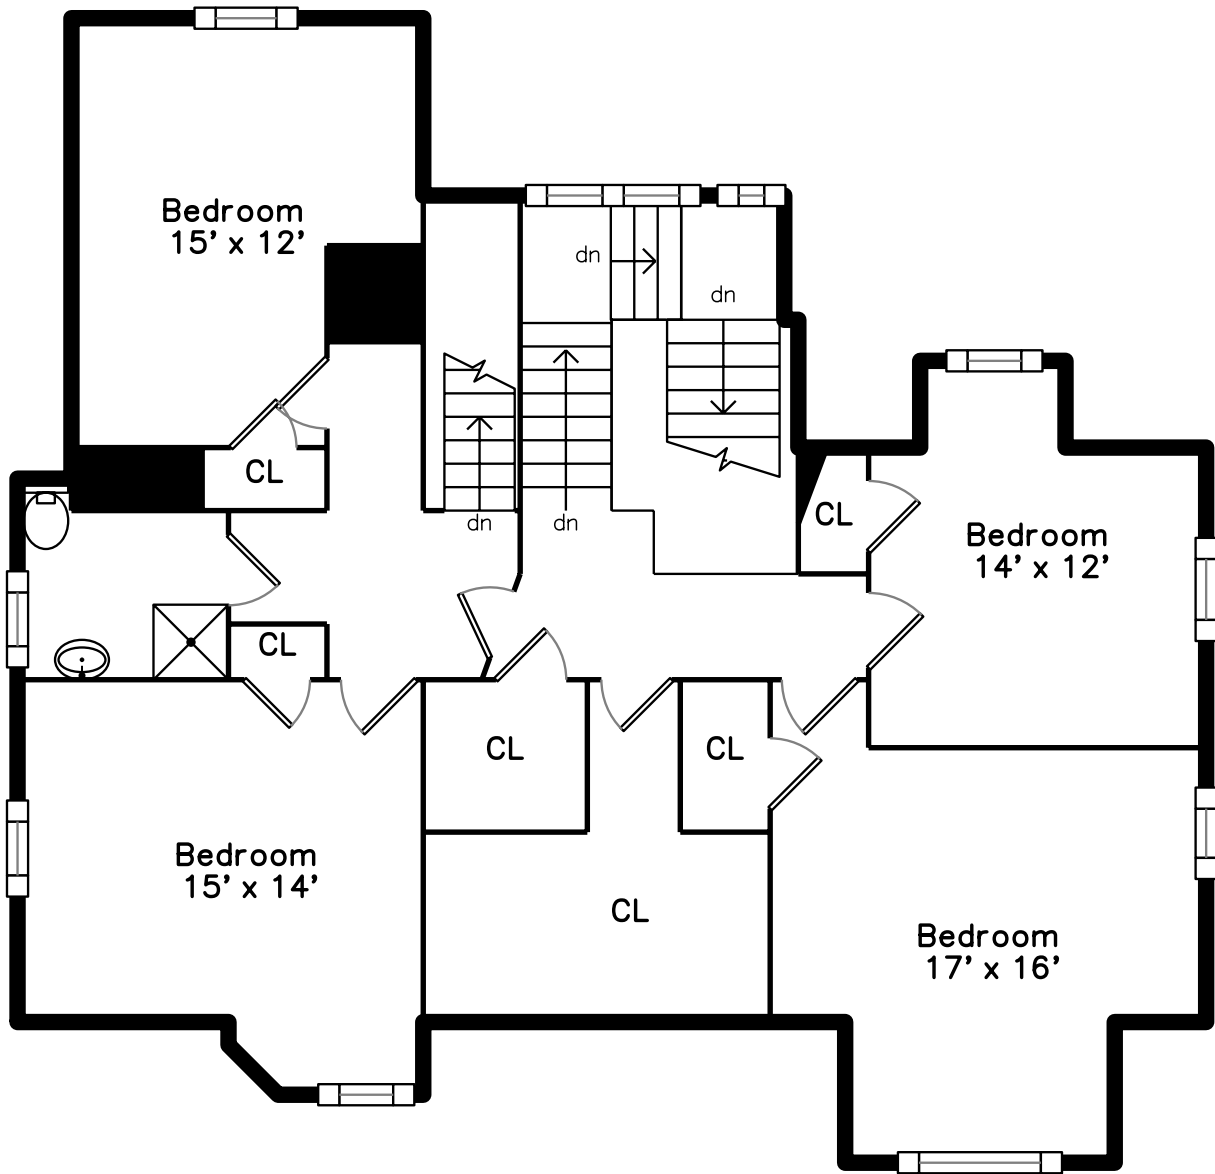

Top

Main

Upper

432 Dedham Street
Newton, MA 02459

PicturePlan by  vis-home

Measurements may not be 100% accurate.
Floor plans are provided for convenience only.
Room sizes are not used to calculate area.

Top

Aerial

Aerial

Back

Back

Foyer

Foyer

Living Room

Living Room

Landing

Master Bedroom

Master Bedroom

Bedroom

Bedroom

Office Bedroom

Stair

Stair