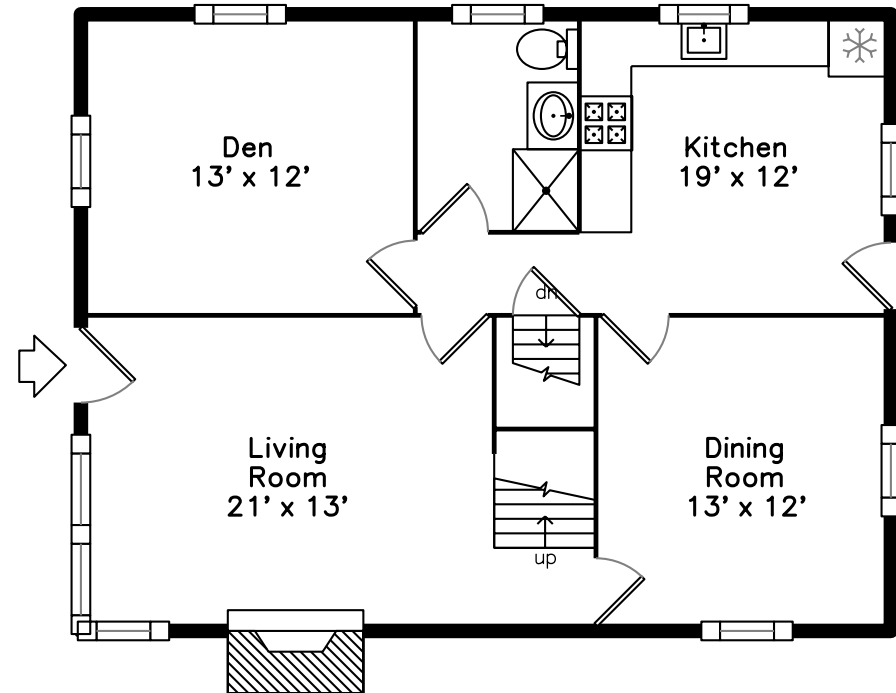

## Upper

## Main

1061 Trapelo Road  
Waltham, MA 02451

PicturePlan by  vis-home

Measurements may not be 100% accurate.  
Floor plans are provided for convenience only.  
Room sizes are not used to calculate area.

# Upper

Deck

Living Room

Living Room

Living Room

Living Room

Dining Room

Dining Room

Dining Room