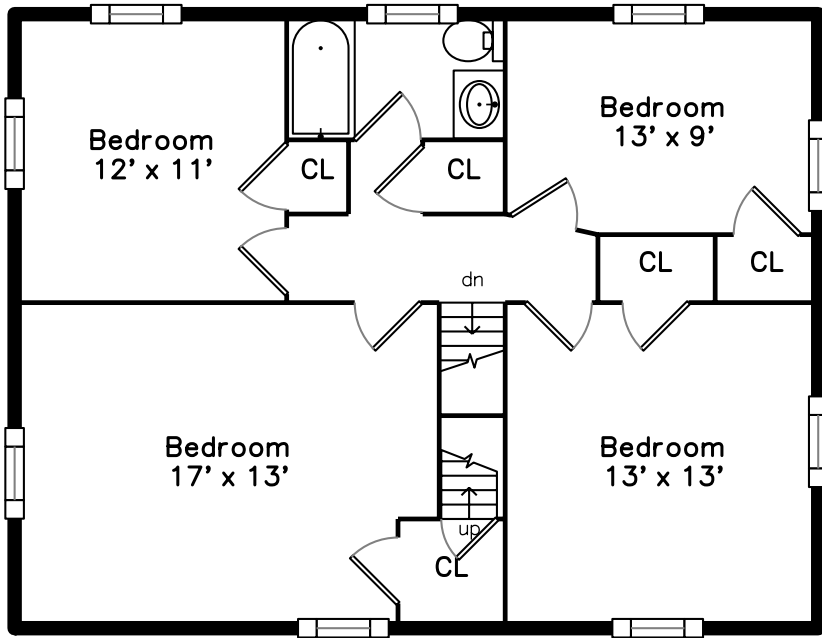

## Upper

## Main

1061 Trapelo Road  
Waltham, MA 02451

PicturePlan by  vis-home

Measurements may not be 100% accurate.  
Floor plans are provided for convenience only.  
Room sizes are not used to calculate area.

# Upper

Deck

Living Room

Living Room

Living Room

Living Room

Dining Room

Dining Room

Dining Room