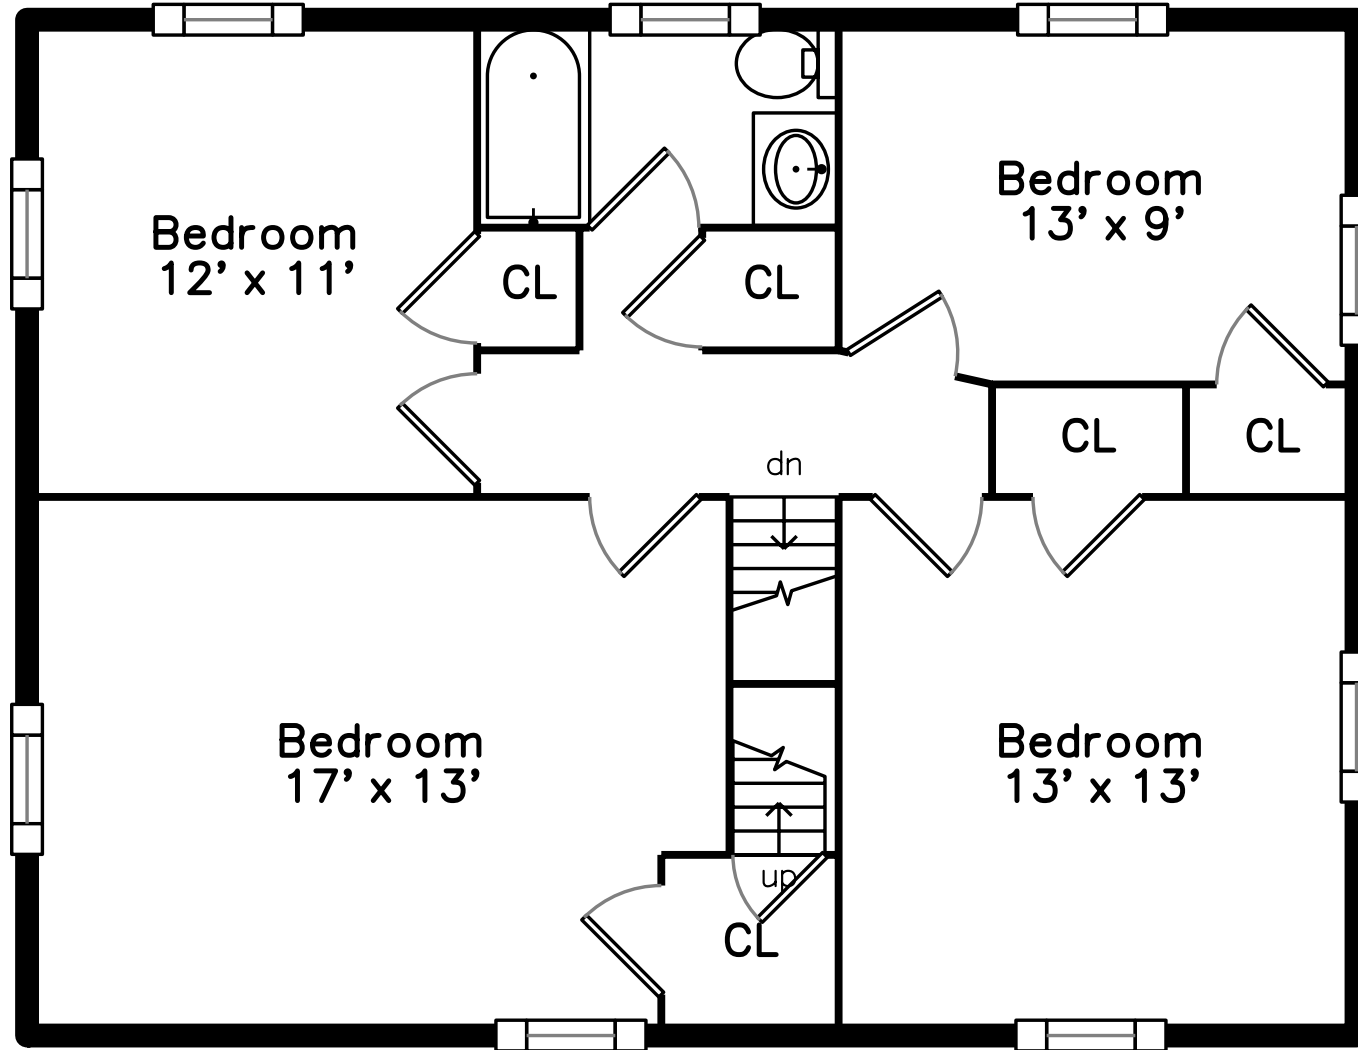

## Main

1061 Trapelo Road  
Waltham, MA 02451

PicturePlan by  vis-home

Measurements may not be 100% accurate.  
Floor plans are provided for convenience only.  
Room sizes are not used to calculate area.

# Upper

Deck

Living Room

Living Room

Living Room

Living Room

Dining Room

Dining Room

Dining Room

Kitchen

Kitchen

Kitchen

Kitchen

Kitchen

Office Bedroom

Office Bedroom

Office Bedroom