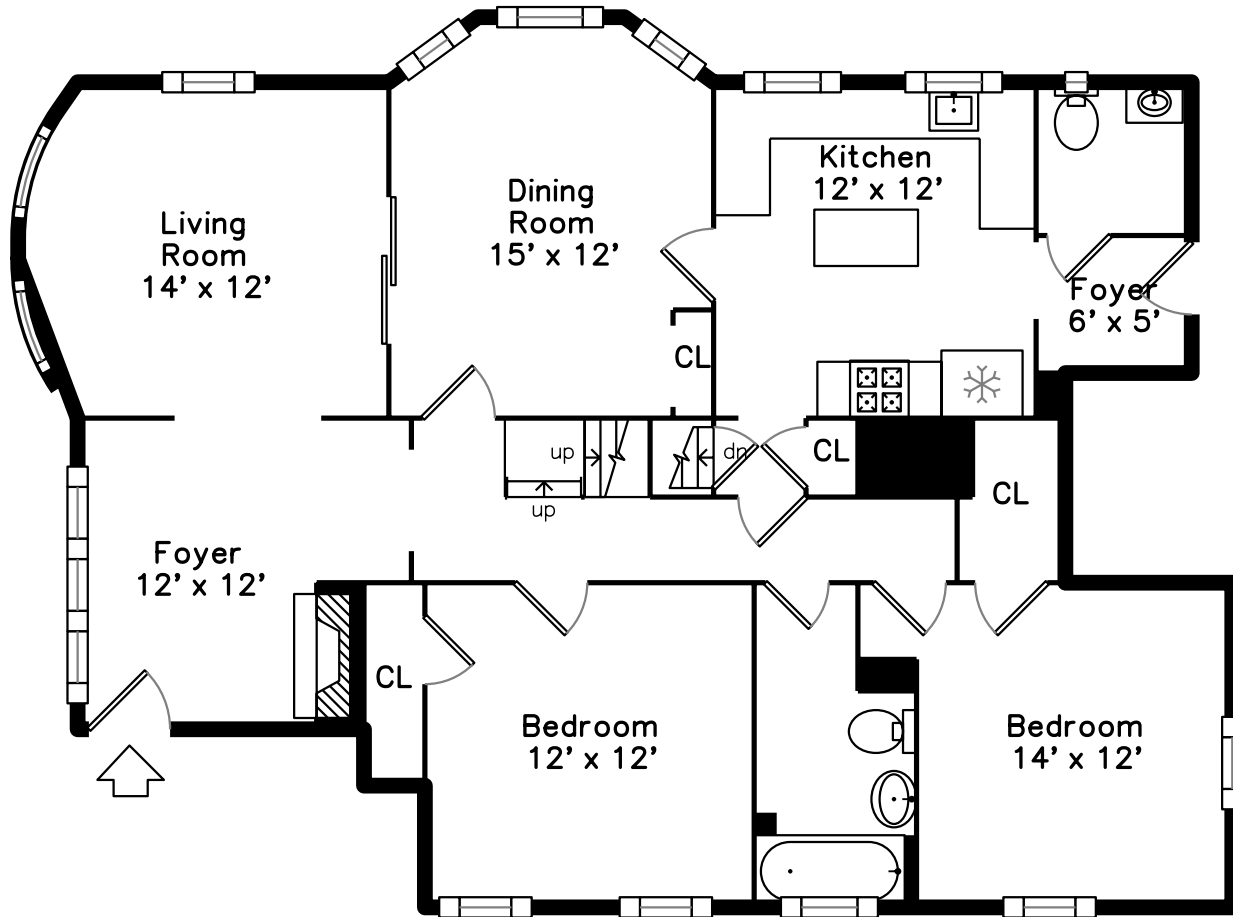

Main

Upper

48 Prince Street #1
Boston, MA 02130

PicturePlan by  vis-home

Measurements may not be 100% accurate.
Floor plans are provided for convenience only.
Room sizes are not used to calculate area.

Upper

Aerials

Aerials

Aerials

Aerials

Foyer

Foyer

Living Room

Living Room

Living Room

Living Room

Dining Room

Dining Room

Dining Room

Kitchen

Kitchen

Kitchen

Kitchen

Kitchen

Kitchen

Kitchen

Kitchen

Kitchen

Bedroom

Bedroom