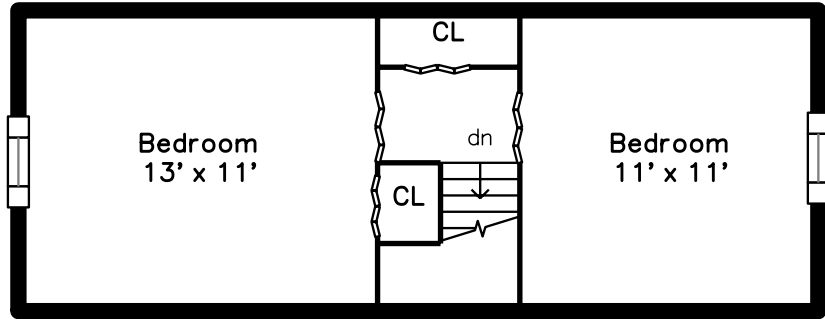

Upper

Lower

Main

48 Badger Road
Boston, MA 02136

PicturePlan by  vis-home

Measurements may not be 100% accurate.
Floor plans are provided for convenience only.
Room sizes are not used to calculate area.

Upper

Main

Lower

Outside

Outside

Outside

Back

Back

Back

Back

Living Room

Living Room

Dining Room

Dining Room

Kitchen

Kitchen

Kitchen

Living Room

Living Room

Living Room

Utility

Utility