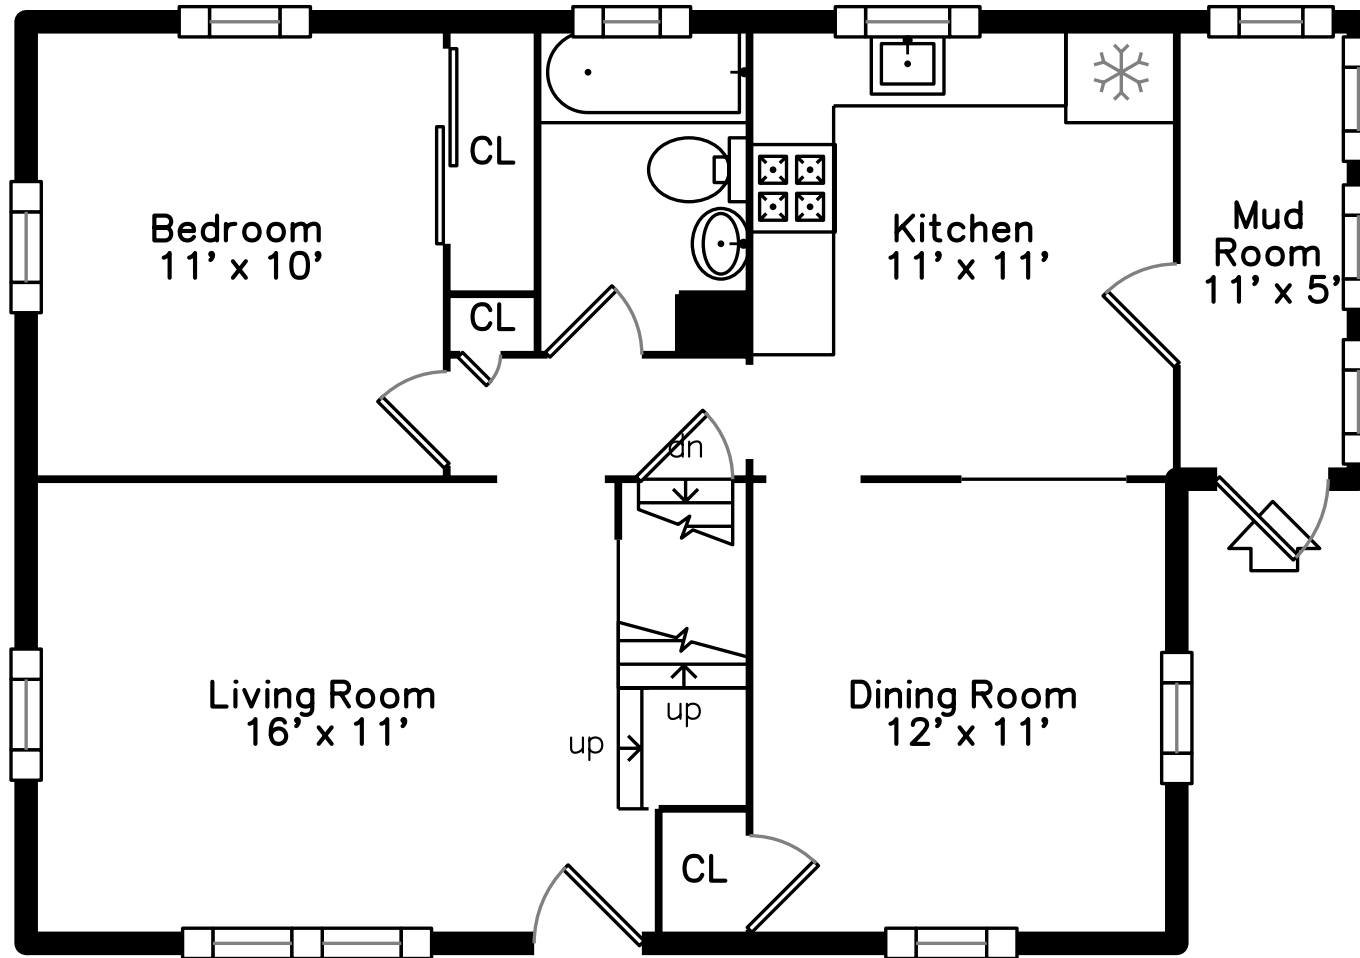

Upper

Lower

Main

48 Badger Road
Boston, MA 02136

PicturePlan by  vis-home

Measurements may not be 100% accurate.
Floor plans are provided for convenience only.
Room sizes are not used to calculate area.

Upper

Main

Lower

Outside

Outside

Outside

Back

Back

Back

Back

Living Room

Living Room

Dining Room

Dining Room

Kitchen

Kitchen

Kitchen

Living Room

Living Room

Living Room

Utility

Utility