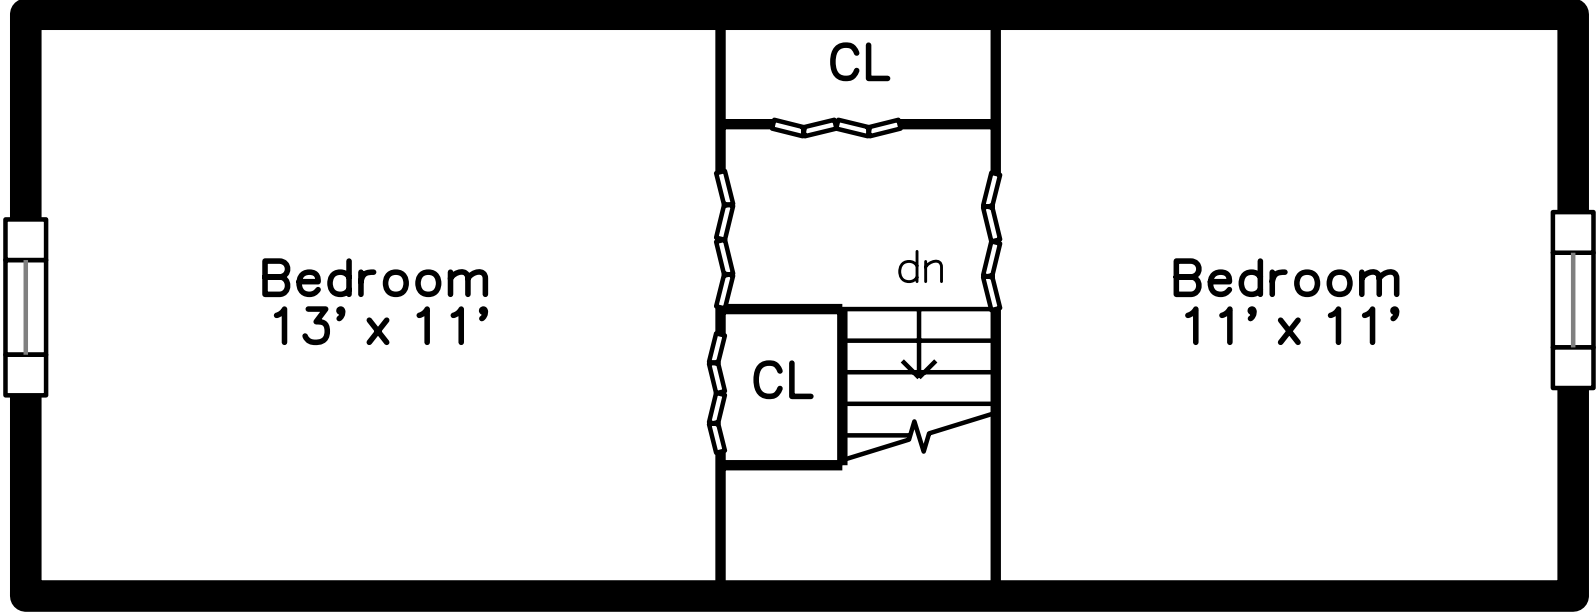

Upper

Lower

Main

48 Badger Road
Boston, MA 02136

PicturePlan by  vis-home

Measurements may not be 100% accurate.
Floor plans are provided for convenience only.
Room sizes are not used to calculate area.

Upper

Main

Lower

Outside

Outside

Outside

Back

Back

Back

Back

Living Room

Living Room

Dining Room

Dining Room

Kitchen

Kitchen

Kitchen

Living Room

Living Room

Living Room

Utility

Utility