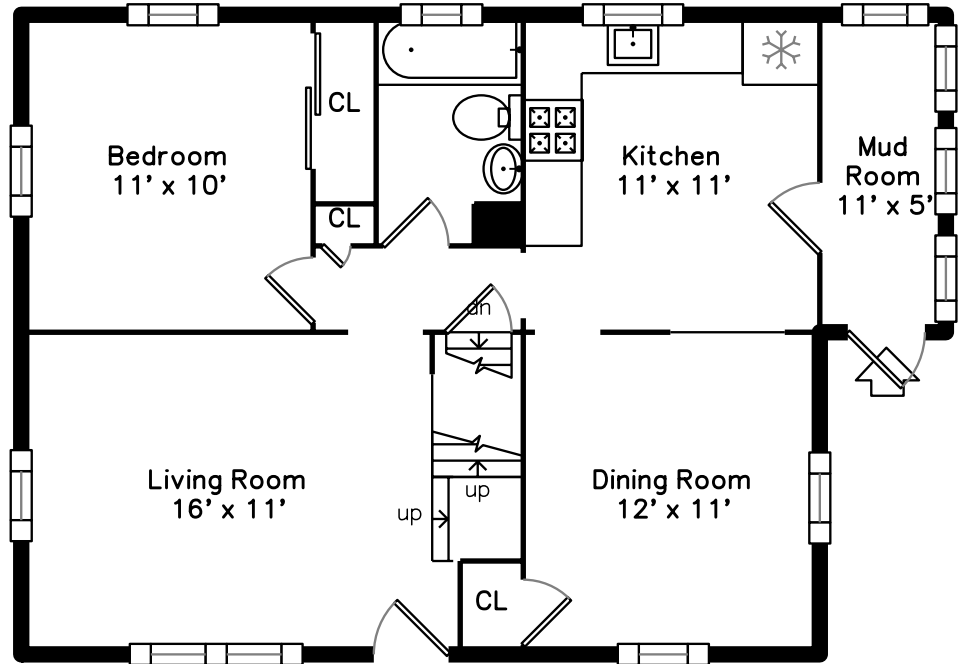

Upper

Lower

Main

48 Badger Road
Boston, MA 02136

PicturePlan by  vis-home

Measurements may not be 100% accurate.
Floor plans are provided for convenience only.
Room sizes are not used to calculate area.

Upper

Main

Lower

Outside

Outside

Outside

Back

Back

Back

Back

Living Room

Living Room

Dining Room

Dining Room

Kitchen

Kitchen

Kitchen

Living Room

Living Room

Living Room

Utility

Utility