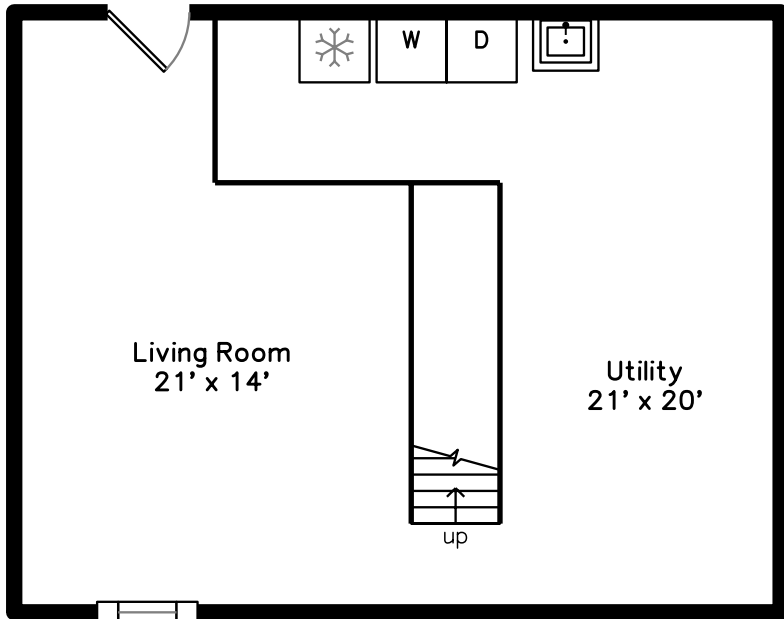

Upper

Lower

Main

48 Badger Road
Boston, MA 02136

PicturePlan by  vis-home

Measurements may not be 100% accurate.
Floor plans are provided for convenience only.
Room sizes are not used to calculate area.

Upper

Main

Lower

Outside

Outside

Outside

Back

Back

Back

Back

Living Room

Living Room

Dining Room

Dining Room

Kitchen

Kitchen

Kitchen

Living Room

Living Room

Living Room

Utility

Utility