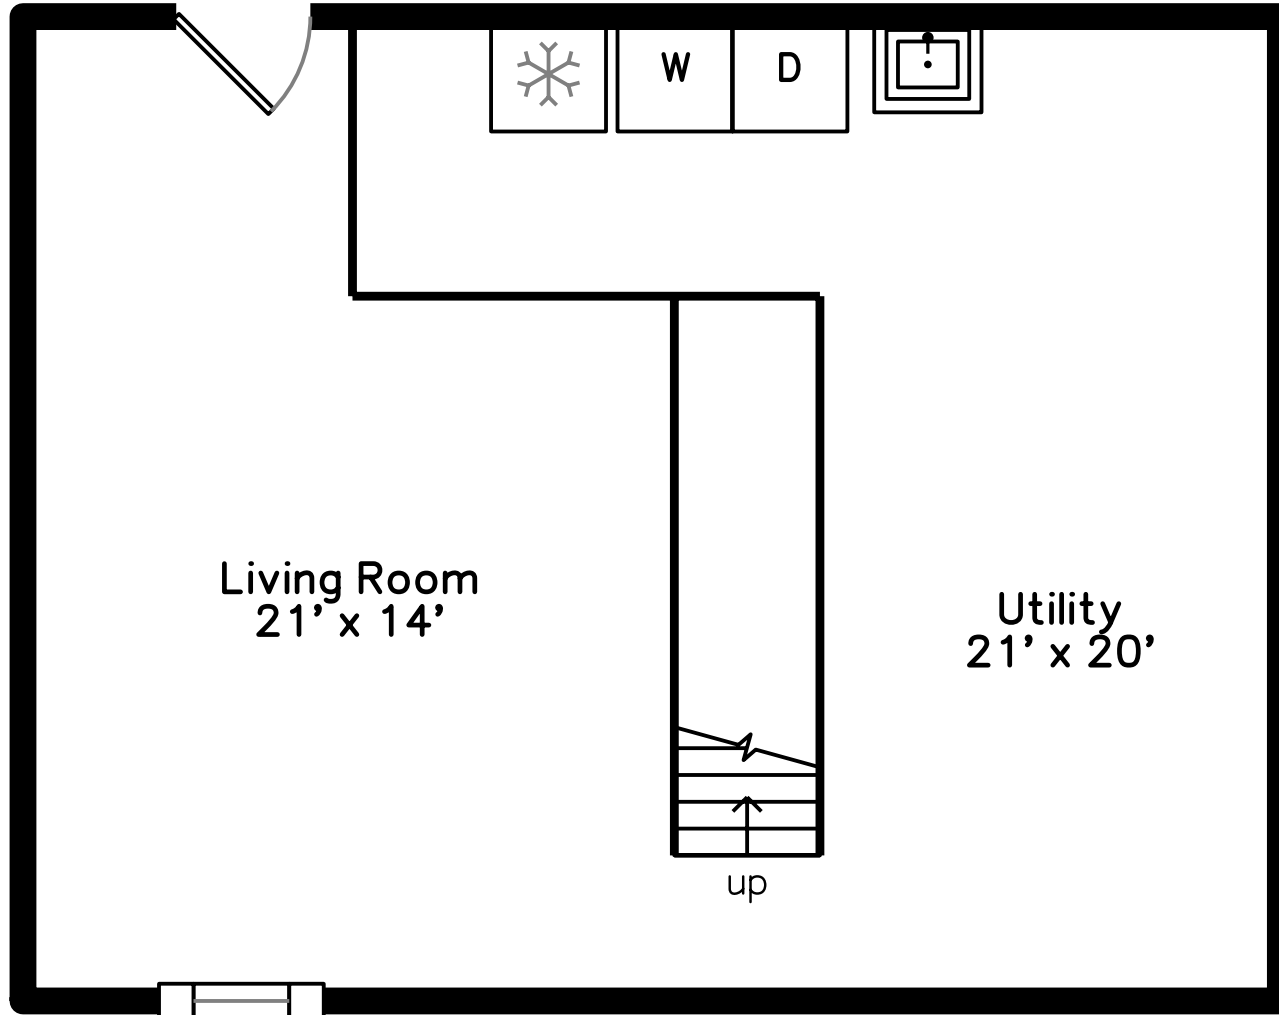

Upper

Lower

Main

48 Badger Road
Boston, MA 02136

PicturePlan by  vis-home

Measurements may not be 100% accurate.
Floor plans are provided for convenience only.
Room sizes are not used to calculate area.

Upper

Main

Lower

Outside

Outside

Outside

Back

Back

Back

Back

Living Room

Living Room

Dining Room

Dining Room

Kitchen

Kitchen

Kitchen

Living Room

Living Room

Living Room

Utility

Utility