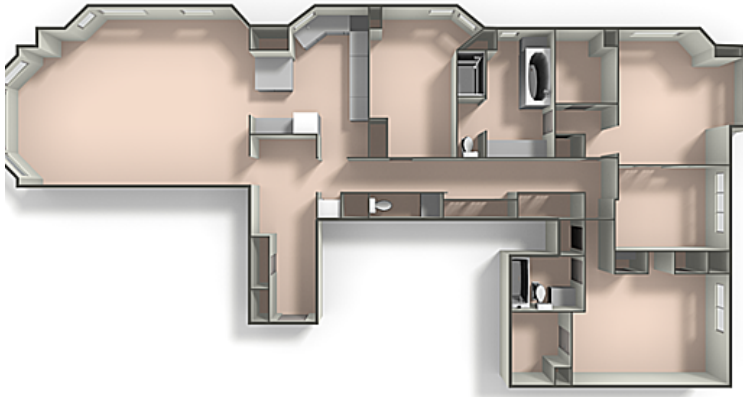

165 Tremont Street  
Boston, MA 02111

PicturePlan by  vis-home

Measurements may not be 100% accurate.  
Floor plans are provided for convenience only.  
Room sizes are not used to calculate area.

3D View – TopDown