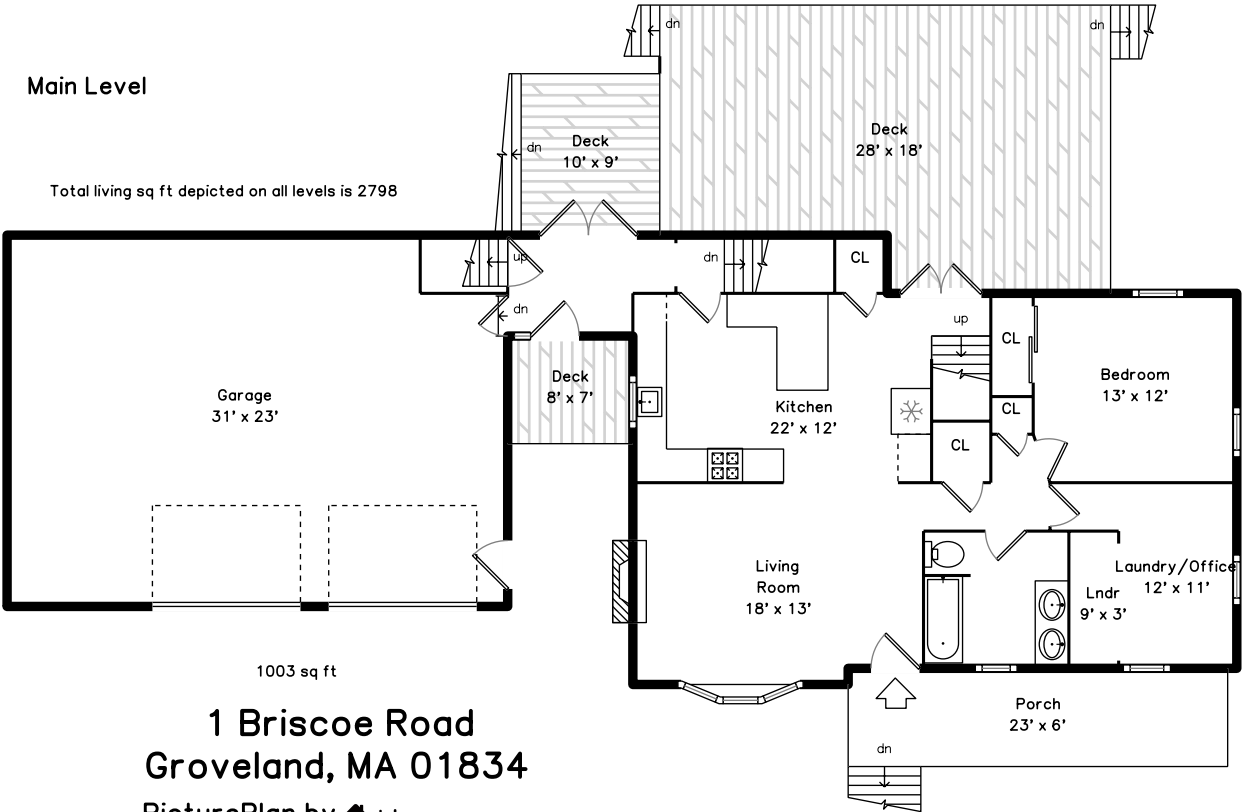

Guest Suite

705 sq ft

Total living sq ft depicted on all levels is 2798

Upper Level

865 sq ft

Total living sq ft depicted on all levels is 2798

Main Level

Total living sq ft depicted on all levels is 2798

1003 sq ft

**1 Briscoe Road
Groveland, MA 01834**

PicturePlan by vis-home

Measurements may not be 100% accurate.
Floor plans are provided for convenience only.
Room sizes are not used to calculate area.

Guest Suite

Total living sq ft depicted on all levels is 2798

Upper Level

865 sq ft

Total living sq ft depicted on all levels is 2798

Main Level

Total living sq ft depicted on all levels is 2798

Outside

Outside

Outside

Outside

Outside

Farmhouse Style w/ Guest Suite

Indoor Pool

Indoor Pool

Backyard

Backyard