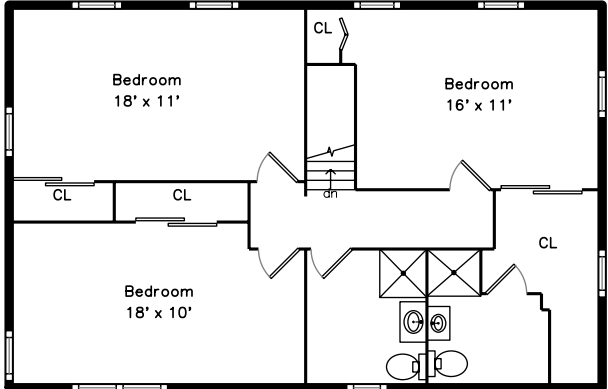

Guest Suite

705 sq ft

Total living sq ft depicted on all levels is 2798

Upper Level

865 sq ft

Total living sq ft depicted on all levels is 2798

Main Level

Total living sq ft depicted on all levels is 2798

1003 sq ft

**1 Briscoe Road
Groveland, MA 01834**

PicturePlan by vis-home

Measurements may not be 100% accurate.
Floor plans are provided for convenience only.
Room sizes are not used to calculate area.

Guest Suite

Total living sq ft depicted on all levels is 2798

Upper Level

865 sq ft

Total living sq ft depicted on all levels is 2798

Main Level

Total living sq ft depicted on all levels is 2798

Outside

Outside