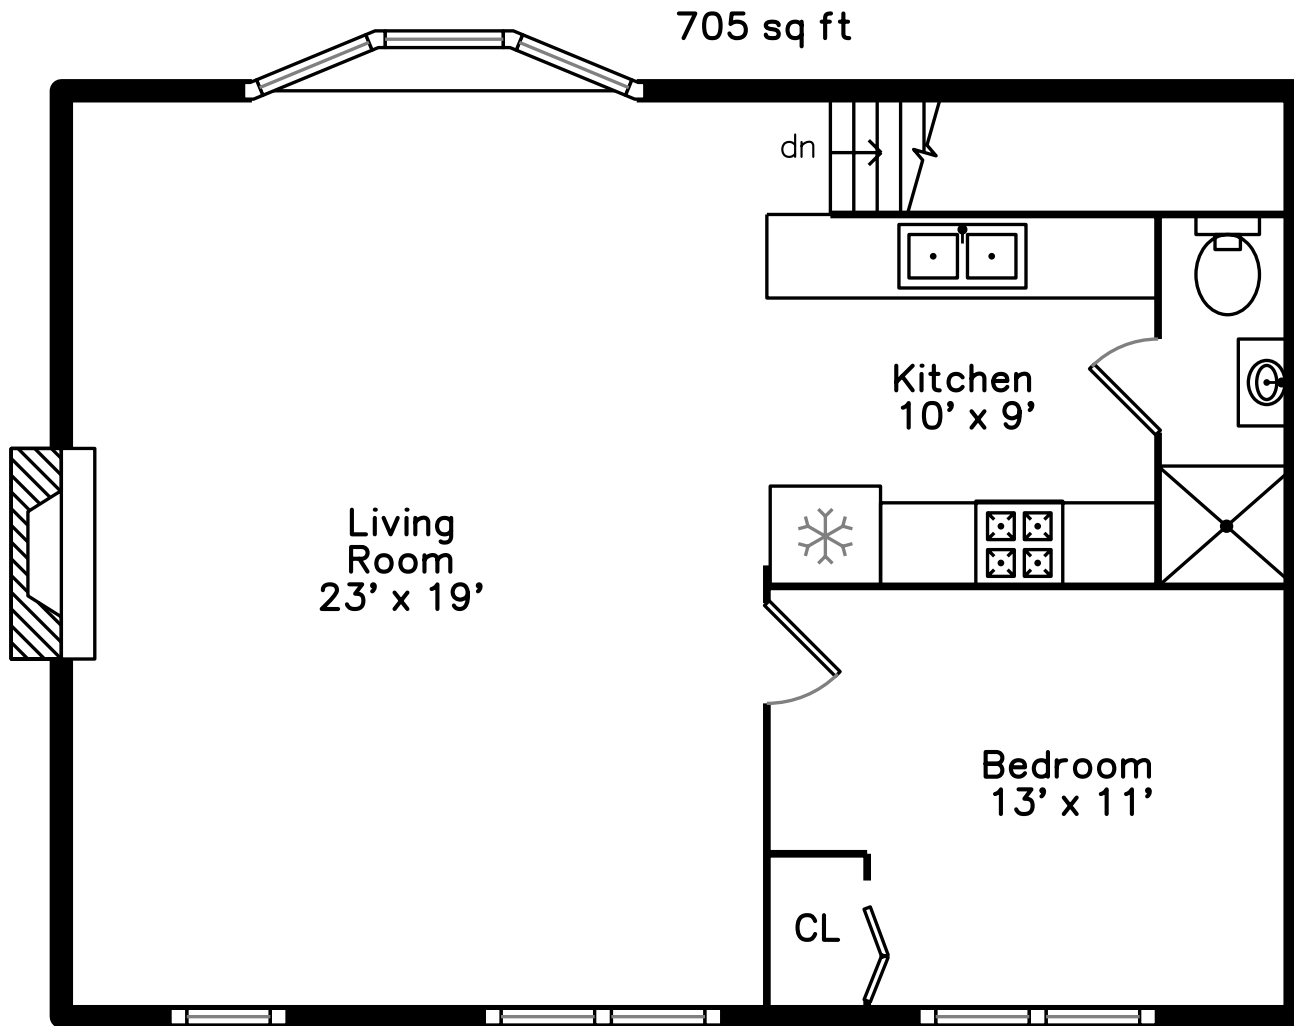

Guest Suite

705 sq ft

Total living sq ft depicted on all levels is 2798

Upper Level

865 sq ft

Total living sq ft depicted on all levels is 2798

Main Level

Total living sq ft depicted on all levels is 2798

1003 sq ft

**1 Briscoe Road
Groveland, MA 01834**

PicturePlan by vis-home

Measurements may not be 100% accurate.
Floor plans are provided for convenience only.
Room sizes are not used to calculate area.

Guest Suite

Total living sq ft depicted on all levels is 2798

Upper Level

865 sq ft

Total living sq ft depicted on all levels is 2798

Main Level

Total living sq ft depicted on all levels is 2798

Outside

Outside

Backyard

Backyard

Backyard

Back

Living Room

Living Room

Living Room

Kitchen