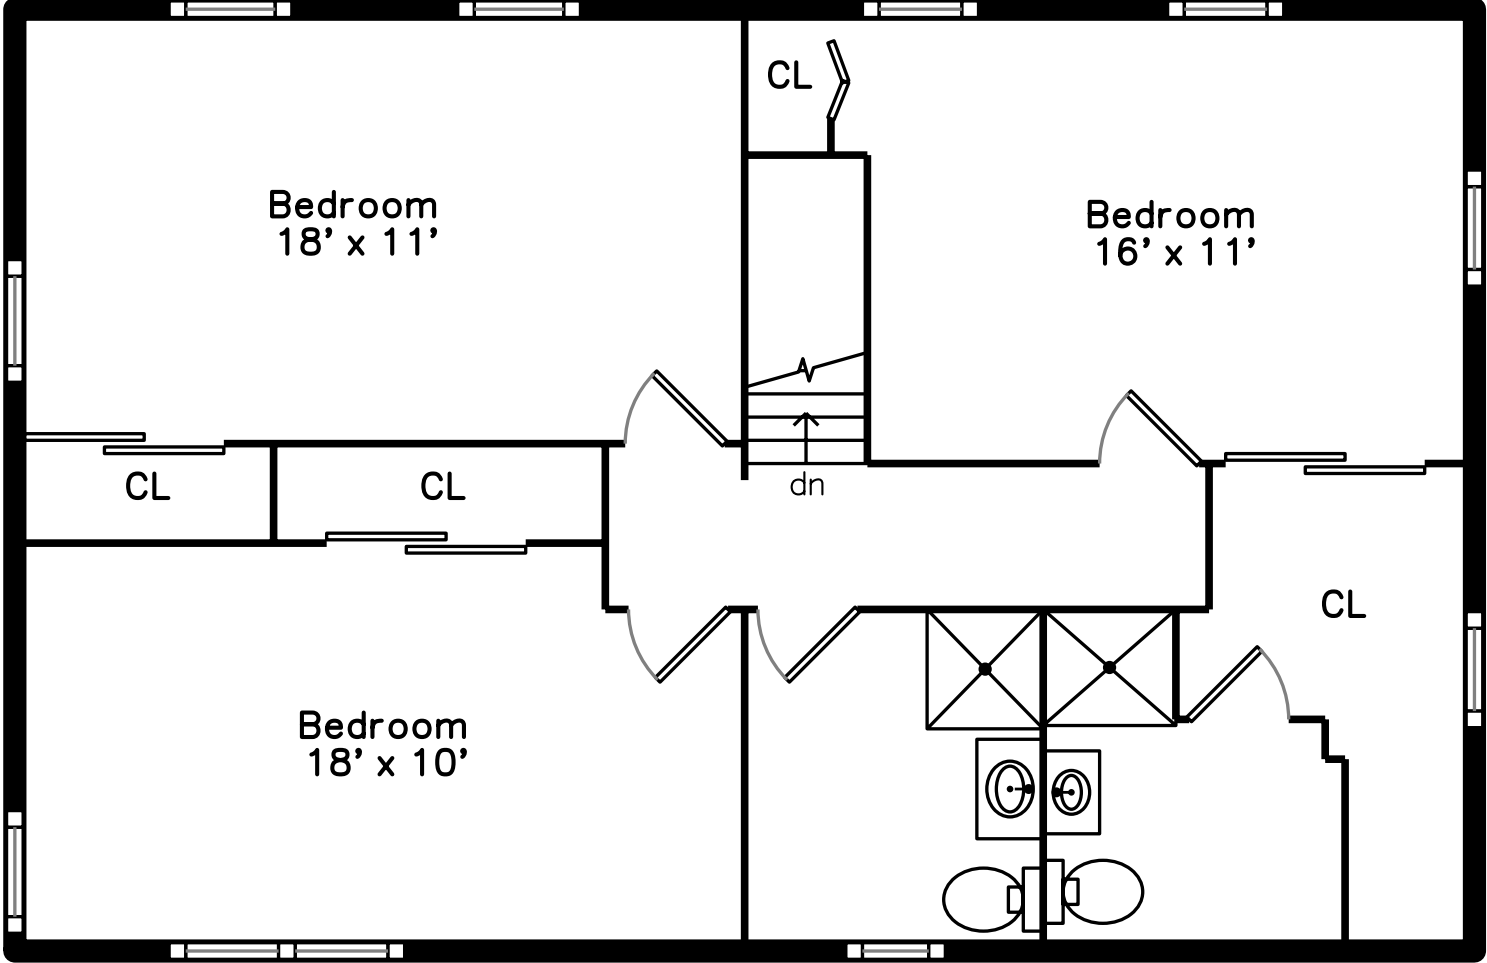

Guest Suite

705 sq ft

Total living sq ft depicted on all levels is 2798

Upper Level

865 sq ft

Total living sq ft depicted on all levels is 2798

Main Level

Total living sq ft depicted on all levels is 2798

1003 sq ft

**1 Briscoe Road
Groveland, MA 01834**

PicturePlan by vis-home

Measurements may not be 100% accurate.
Floor plans are provided for convenience only.
Room sizes are not used to calculate area.

Guest Suite

Total living sq ft depicted on all levels is 2798

Upper Level

865 sq ft

Total living sq ft depicted on all levels is 2798

Main Level

Total living sq ft depicted on all levels is 2798

Outside

Outside