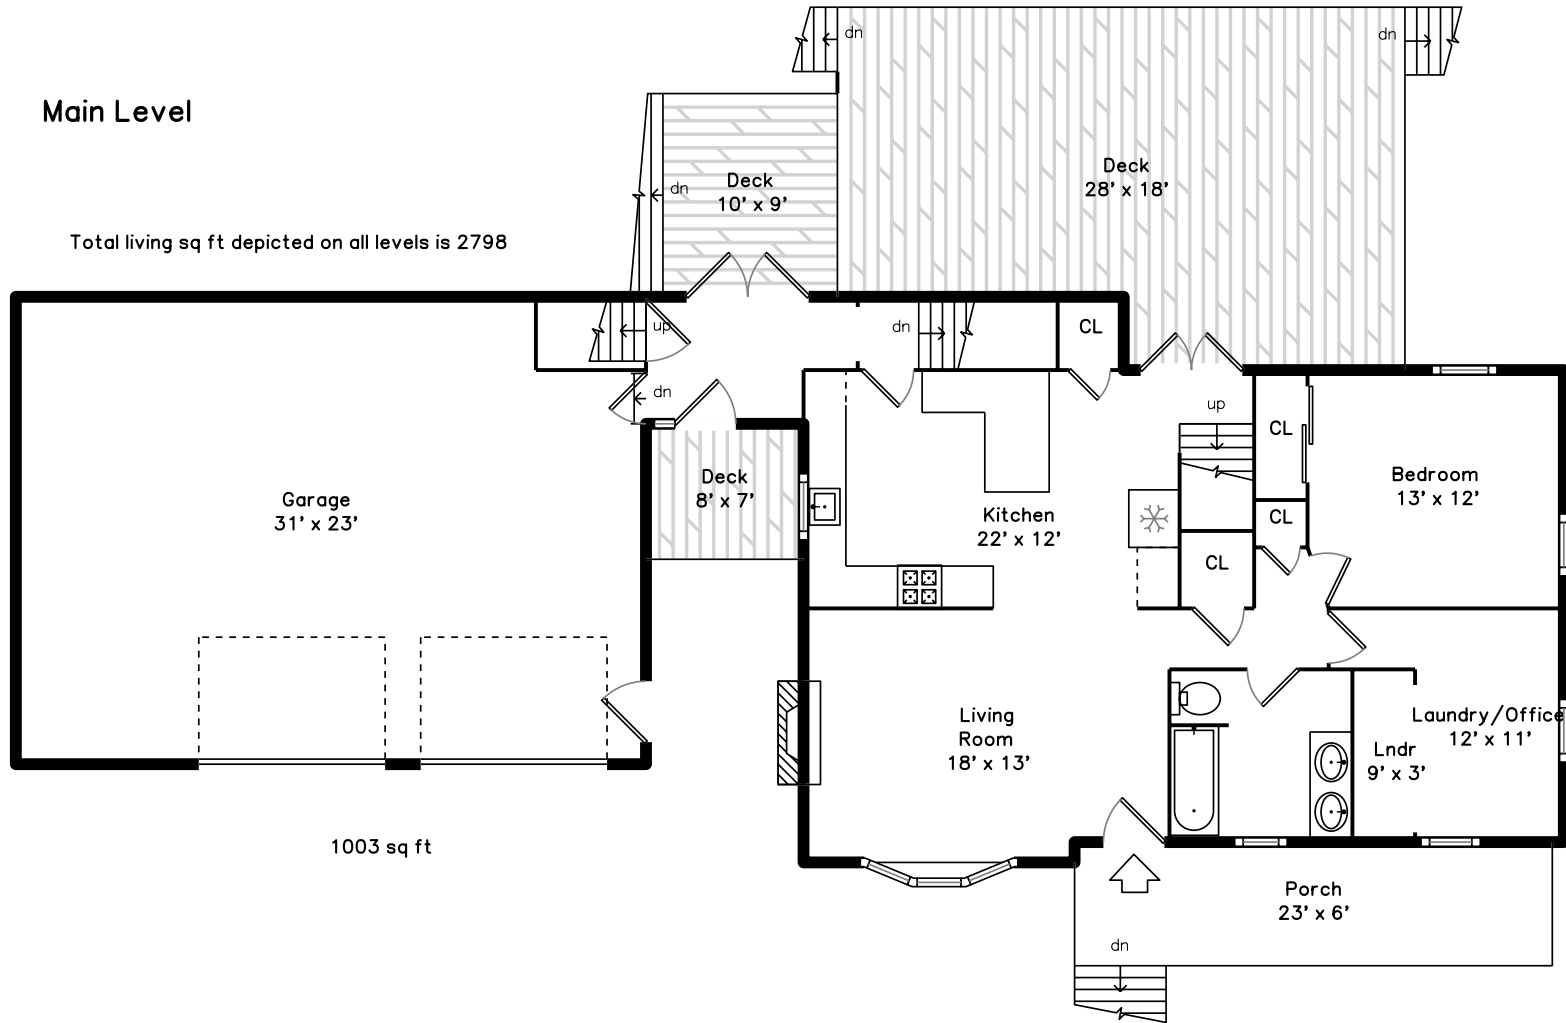

Guest Suite

705 sq ft

Total living sq ft depicted on all levels is 2798

Upper Level

865 sq ft

Total living sq ft depicted on all levels is 2798

Main Level

Total living sq ft depicted on all levels is 2798

Total living sq ft depicted on all levels is 2798

Upper Level

865 sq ft

Total living sq ft depicted on all levels is 2798

Main Level

Total living sq ft depicted on all levels is 2798

Outside

Outside

Outside

Outside

Outside

Farmhouse Style w/ Guest Suite

Indoor Pool

Indoor Pool

Backyard

Backyard

Backyard

Backyard

Backyard

Back

Living Room

Living Room

Living Room

Kitchen