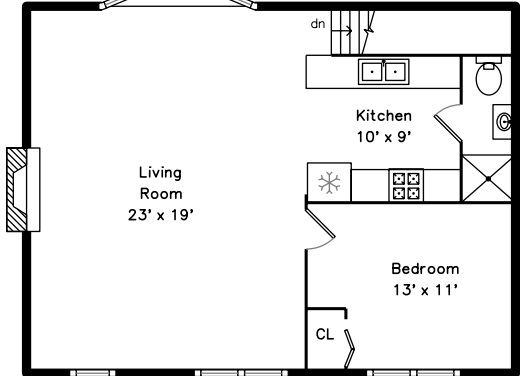

Guest Suite

705 sq ft

Total living sq ft depicted on all levels is 2798

Upper Level

865 sq ft

Total living sq ft depicted on all levels is 2798

Main Level

Total living sq ft depicted on all levels is 2798

1003 sq ft

**1 Briscoe Road
Groveland, MA 01834**

PicturePlan by vis-home

Measurements may not be 100% accurate.
Floor plans are provided for convenience only.
Room sizes are not used to calculate area.

Guest Suite

Total living sq ft depicted on all levels is 2798

Upper Level

865 sq ft

Total living sq ft depicted on all levels is 2798

Main Level

Total living sq ft depicted on all levels is 2798

Outside

Outside

Backyard

Backyard

Backyard

Back

Living Room

Living Room

Living Room

Kitchen