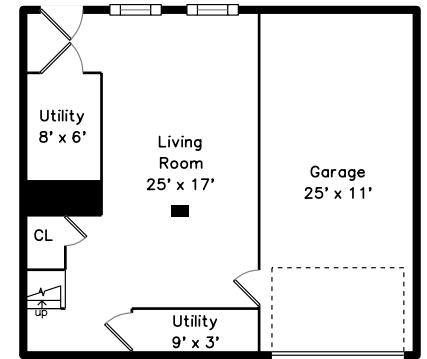

Top

Upper

Main

Lower

**70 New Haven Street
Boston, MA 02132**

PicturePlan by  vis-home

Measurements may not be 100% accurate.

Floor plans are provided for convenience only.

Room sizes are not used to calculate area.

Top

Upper

Main

Lower

Outside

Outside

Outside

Back

Back

Back

Back

Living Room

Living Room

Dining Room

Dining Room

Kitchen

Kitchen

Bathroom

Deck

Deck

Bedroom

Main Bedroom

Bedroom