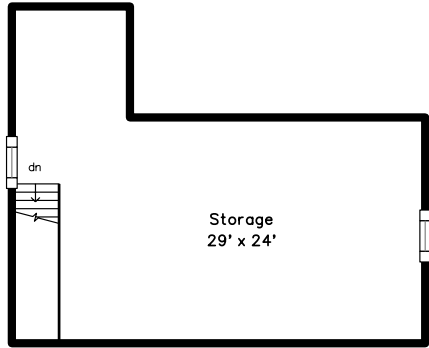

Top

Upper

Main

Lower

**70 New Haven Street
Boston, MA 02132**

PicturePlan by  vis-home

Measurements may not be 100% accurate.

Floor plans are provided for convenience only.

Room sizes are not used to calculate area.

Top

Upper

Main

Lower

Outside

Outside

Outside