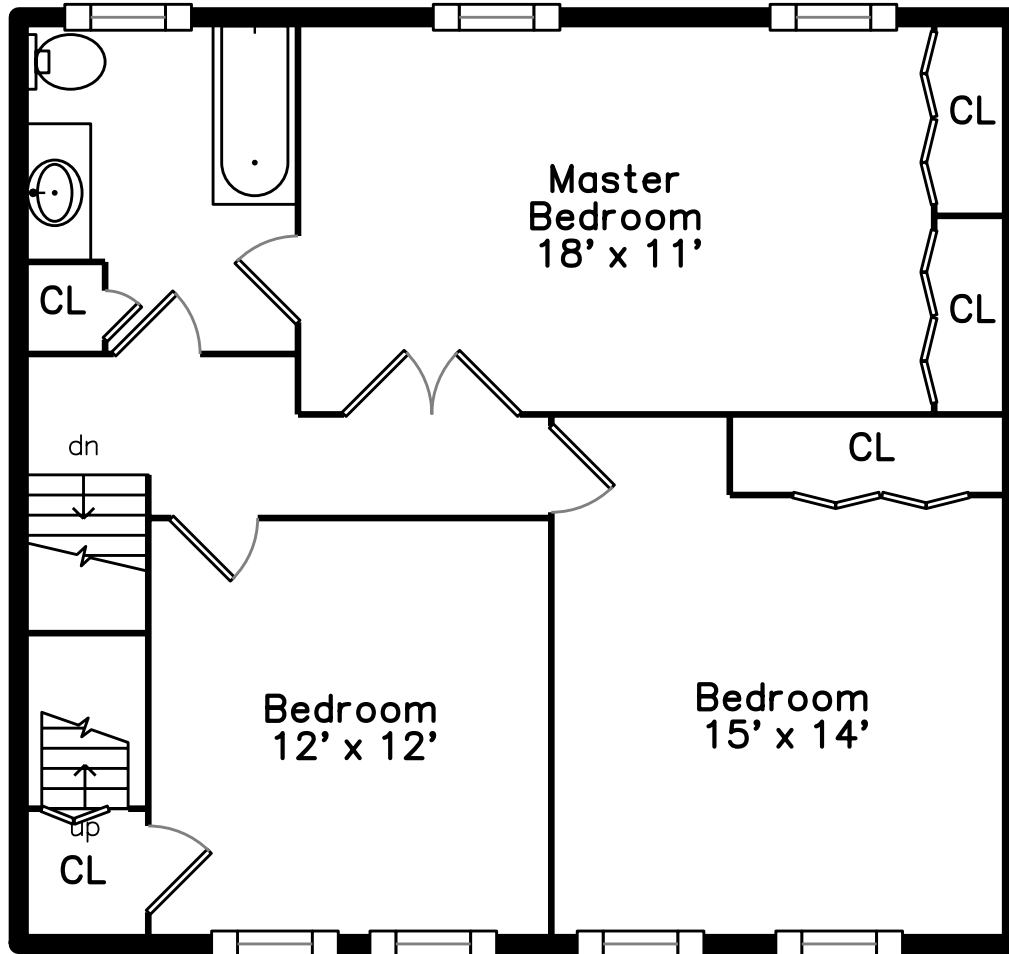

Top

Upper

Main

Lower

**70 New Haven Street
Boston, MA 02132**

PicturePlan by  vis-home

Measurements may not be 100% accurate.

Floor plans are provided for convenience only.

Room sizes are not used to calculate area.

Top

Upper

Main

Lower

Outside

Outside

Outside

Back

Back

Back

Back

Living Room

Living Room

Dining Room

Dining Room

Kitchen

Kitchen

Bathroom

Deck

Deck

Bedroom

Main Bedroom

Bedroom