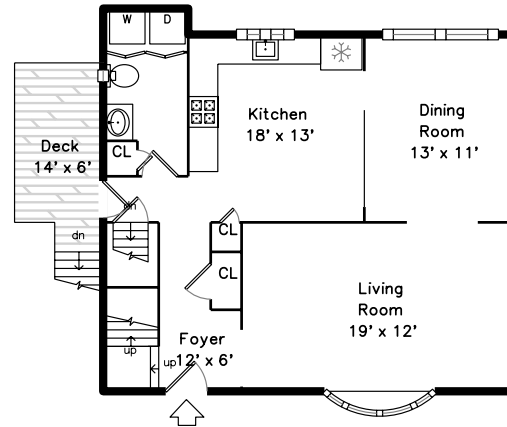

Top

Upper

Main

Lower

**70 New Haven Street
Boston, MA 02132**

PicturePlan by  vis-home

Measurements may not be 100% accurate.

Floor plans are provided for convenience only.

Room sizes are not used to calculate area.

Top

Upper

Main

Lower

Outside

Outside

Outside

Back

Back

Back

Back

Living Room

Living Room

Dining Room

Dining Room

Kitchen

Kitchen

Bathroom

Deck

Deck

Bedroom

Main Bedroom

Bedroom