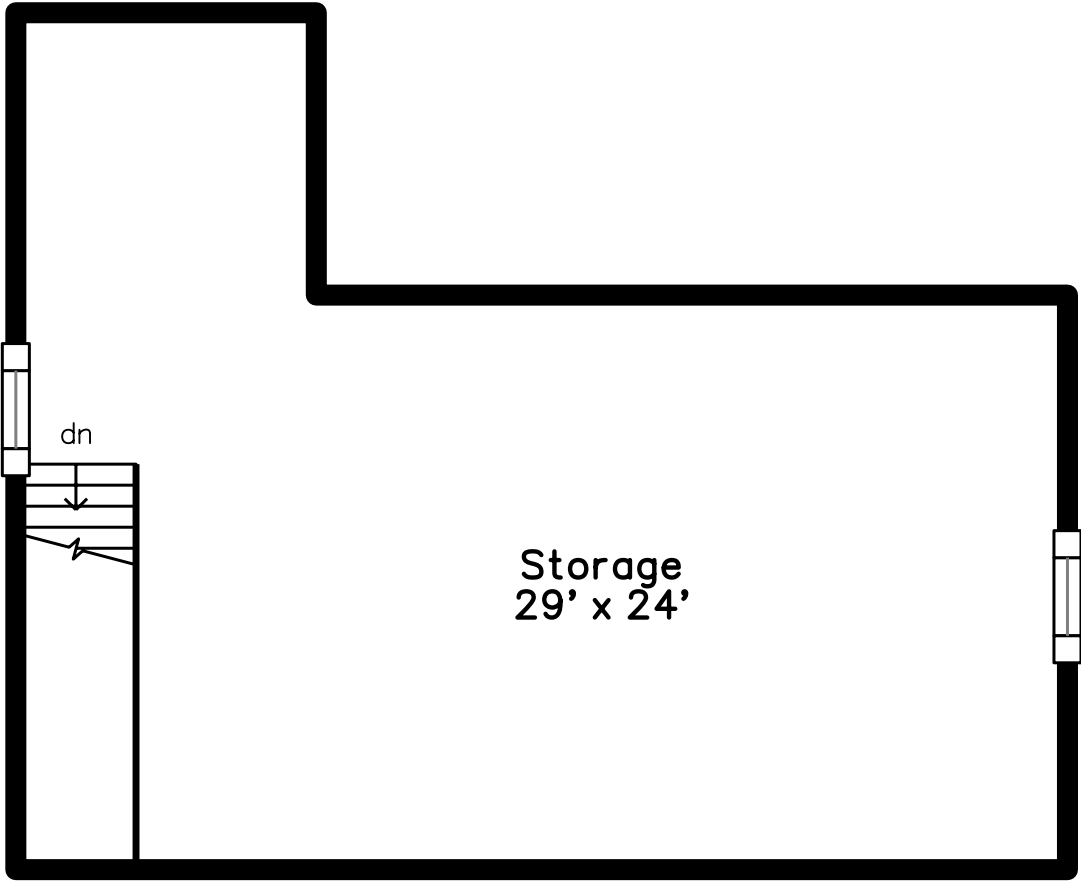

Top

Upper

Main

Lower

**70 New Haven Street
Boston, MA 02132**

PicturePlan by  vis-home

Measurements may not be 100% accurate.

Floor plans are provided for convenience only.

Room sizes are not used to calculate area.

Top

Upper

Main

Lower

Outside

Outside

Outside