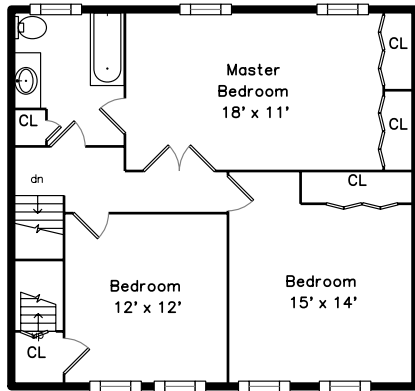

Top

Upper

Main

Lower

**70 New Haven Street
Boston, MA 02132**

PicturePlan by  vis-home

Measurements may not be 100% accurate.

Floor plans are provided for convenience only.

Room sizes are not used to calculate area.

Top

Upper

Main

Lower

Outside

Outside

Outside

Back

Back

Back

Back

Living Room

Living Room

Dining Room

Dining Room

Kitchen

Kitchen

Bathroom

Deck

Deck

Bedroom

Main Bedroom

Bedroom