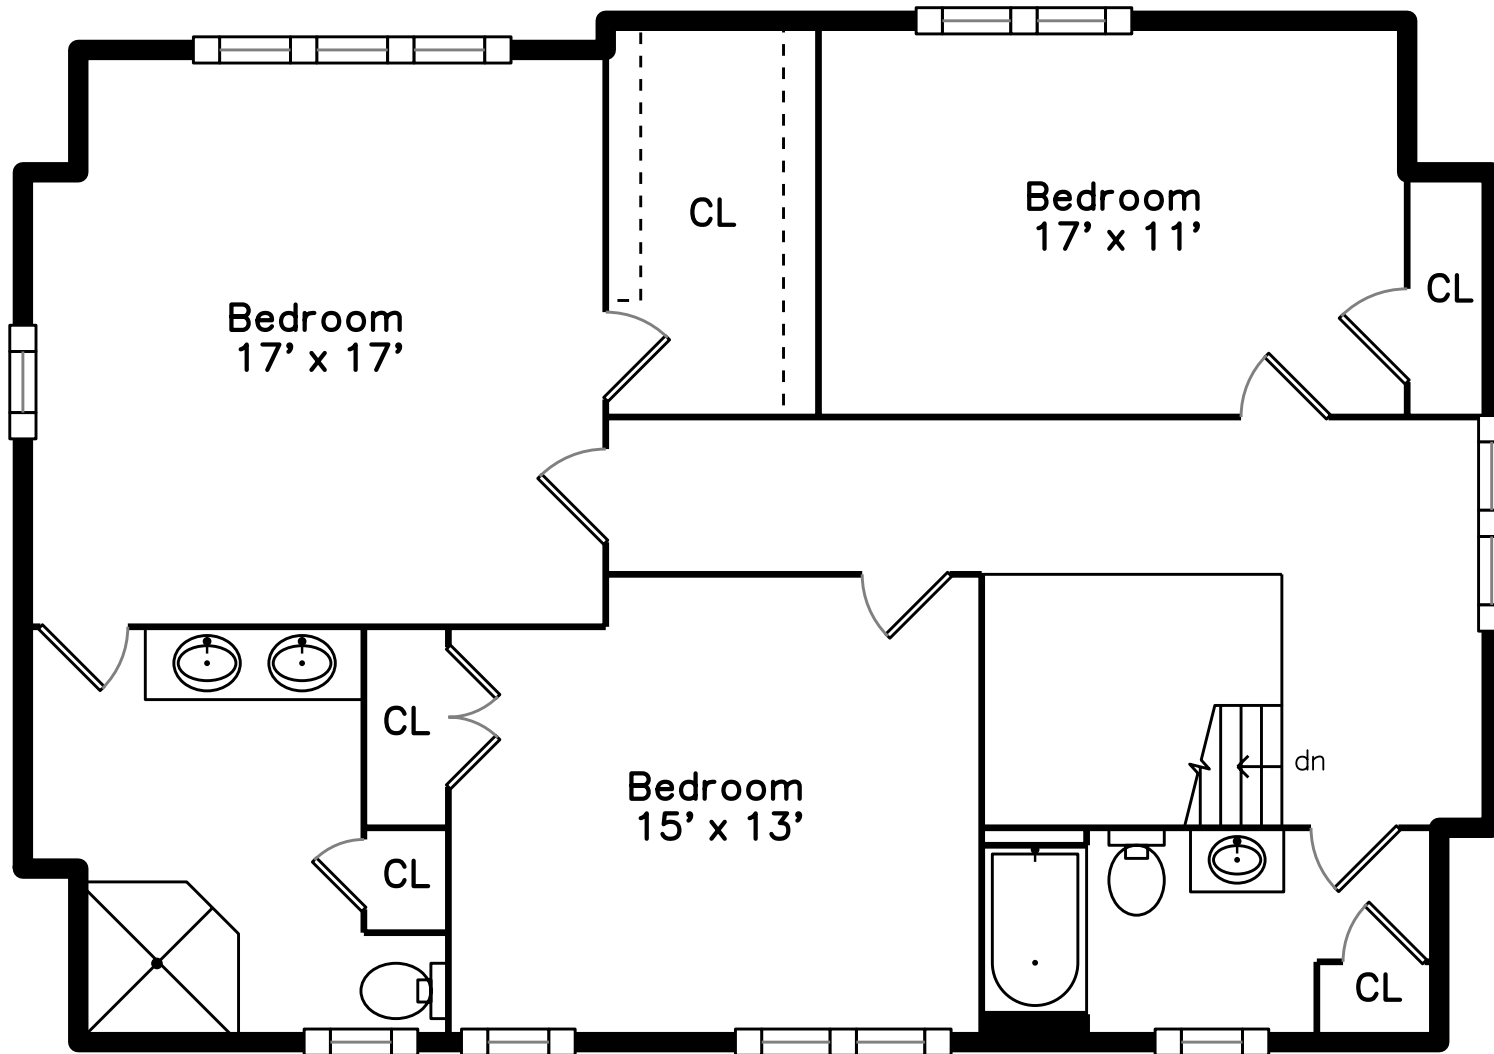

## Upper

## Main

12 Whitehead Avenue  
Hull, MA 02045

PicturePlan by  vis-home

Measurements may not be 100% accurate.  
Floor plans are provided for convenience only.  
Room sizes are not used to calculate area.

# Upper

Hall

Living Dining Room

Living Dining Room

Living Dining Room

Living Dining Room

Living Dining Room

Living Dining Room

Kitchen