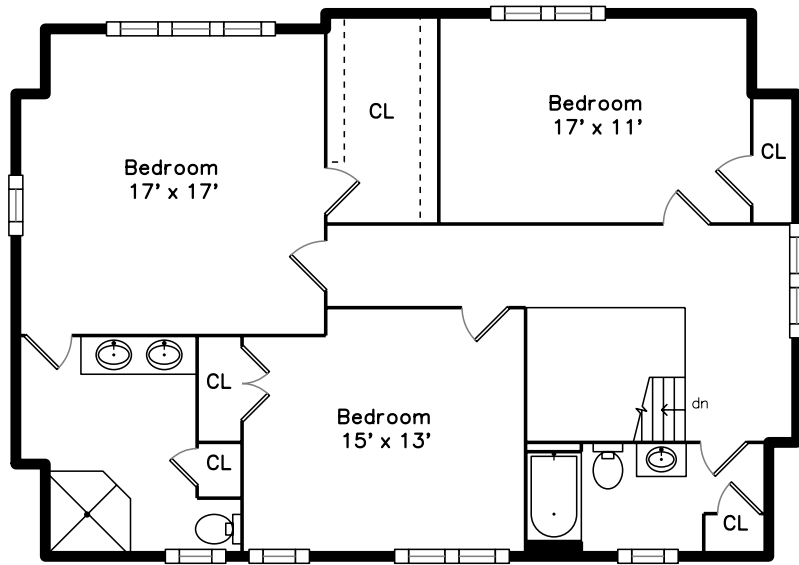

## Upper

## Main

12 Whitehead Avenue  
Hull, MA 02045

PicturePlan by  vis-home

Measurements may not be 100% accurate.  
Floor plans are provided for convenience only.  
Room sizes are not used to calculate area.

# Upper

Hall

Living Dining Room

Living Dining Room

Living Dining Room

Living Dining Room

Living Dining Room

Living Dining Room

Kitchen