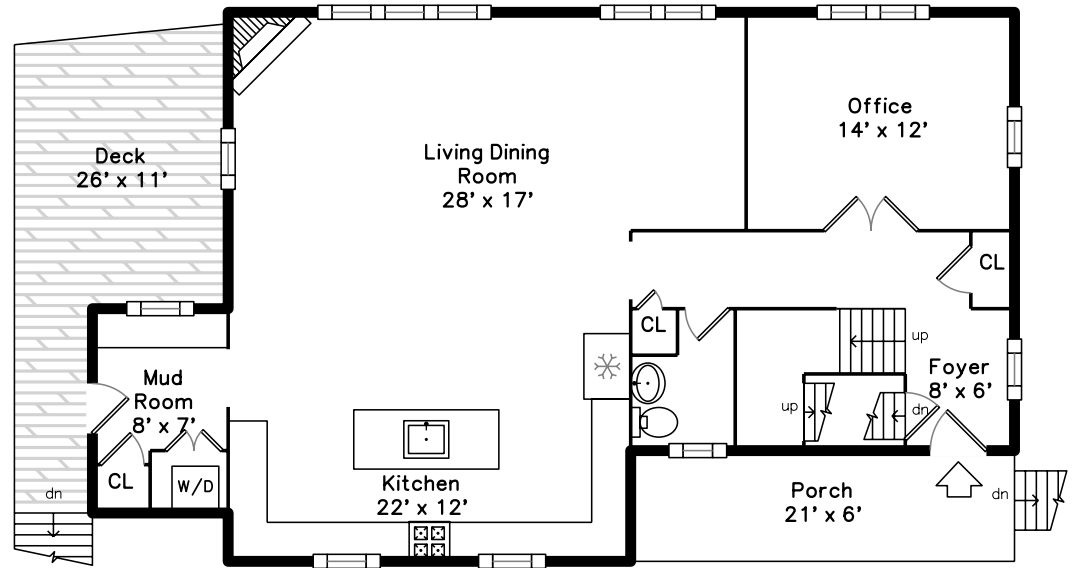

## Upper

## Main

12 Whitehead Avenue  
Hull, MA 02045

PicturePlan by  vis-home

Measurements may not be 100% accurate.  
Floor plans are provided for convenience only.  
Room sizes are not used to calculate area.

Hall

Living Dining Room

Living Dining Room

Living Dining Room

Living Dining Room

Living Dining Room

Living Dining Room

Kitchen