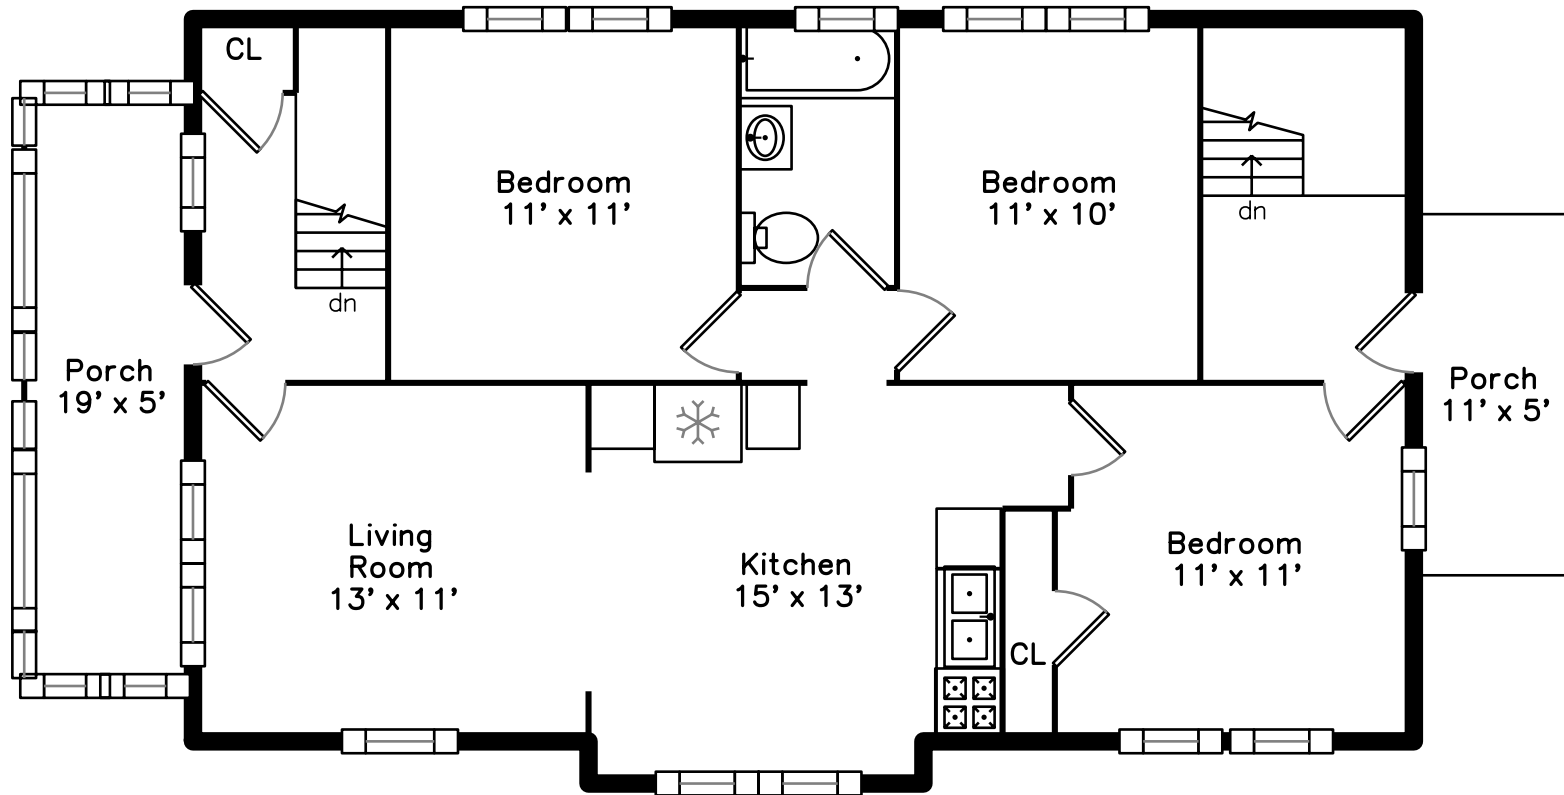

### Main

94 Alpine Street  
Cambridge, MA 02138

PicturePlan by  vis-home

Measurements may not be 100% accurate.  
Floor plans are provided for convenience only.  
Room sizes are not used to calculate area.

# Upper

Backyard

Porch

Living Room

Living Room

Living Room

Entry

Kitchen

Kitchen

Bedroom

Bedroom

Landing

Bathroom

Porch