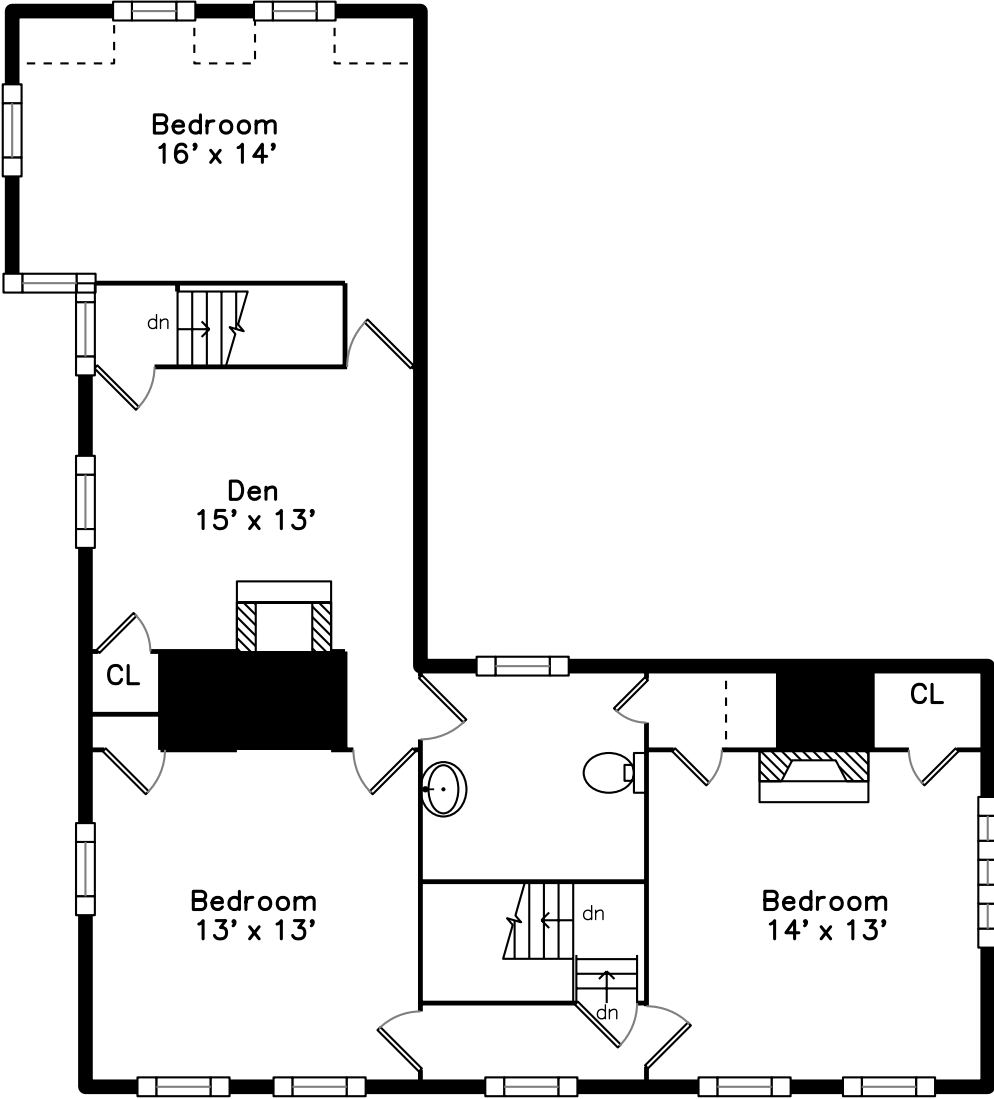

Upper

Main

269 Hale Street
Beverly, MA 01915

PicturePlan by  vis-home

Measurements may not be 100% accurate.
Floor plans are provided for convenience only.
Room sizes are not used to calculate area.

Upper

Main

Back

Dining Room

Dining Room

Kitchen

Kitchen

Kitchen

Family Room

Family Room

Office

Office

Bathroom

Den

Living Room

Bedroom

Bedroom

Bedroom

Bedroom

Bedroom

Bedroom

Bathroom