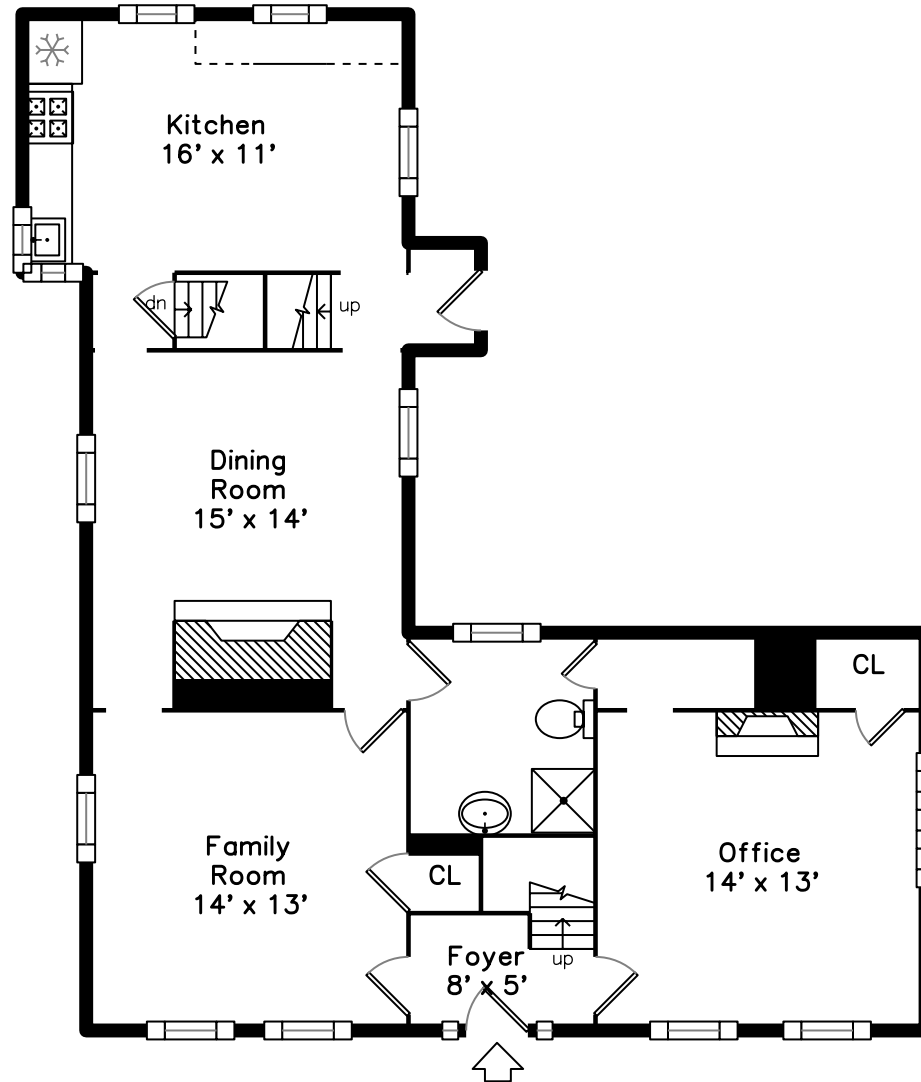

Upper

Main

269 Hale Street
Beverly, MA 01915

PicturePlan by  vis-home

Measurements may not be 100% accurate.
Floor plans are provided for convenience only.
Room sizes are not used to calculate area.

Upper

Main

Back

Dining Room

Dining Room

Kitchen

Kitchen

Kitchen

Family Room

Family Room

Office

Office

Bathroom

Den

Living Room

Bedroom

Bedroom

Bedroom

Bedroom

Bedroom

Bedroom

Bathroom