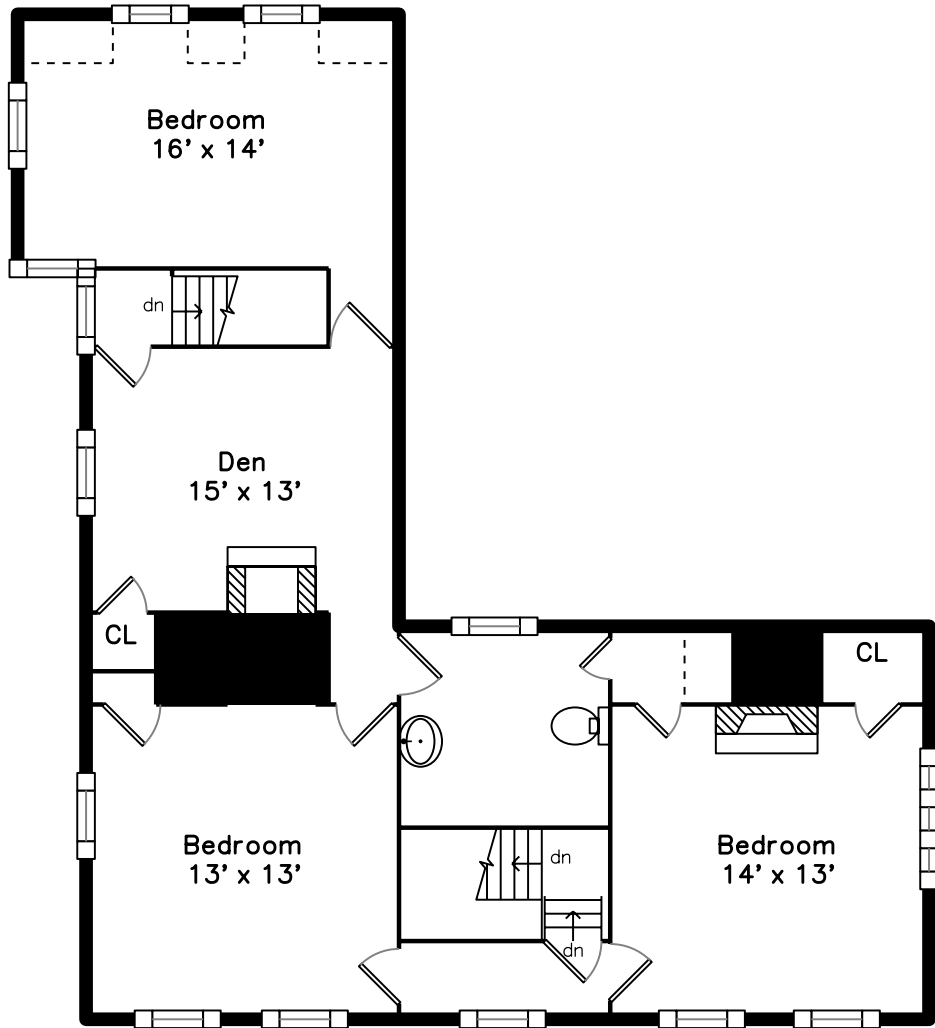

Upper

Main

269 Hale Street
Beverly, MA 01915

PicturePlan by  vis-home

Measurements may not be 100% accurate.
Floor plans are provided for convenience only.
Room sizes are not used to calculate area.

Upper

Main

Back

Dining Room

Dining Room

Kitchen

Kitchen

Kitchen

Family Room

Family Room

Office

Office

Bathroom

Den

Living Room

Bedroom

Bedroom

Bedroom

Bedroom

Bedroom

Bedroom

Bathroom