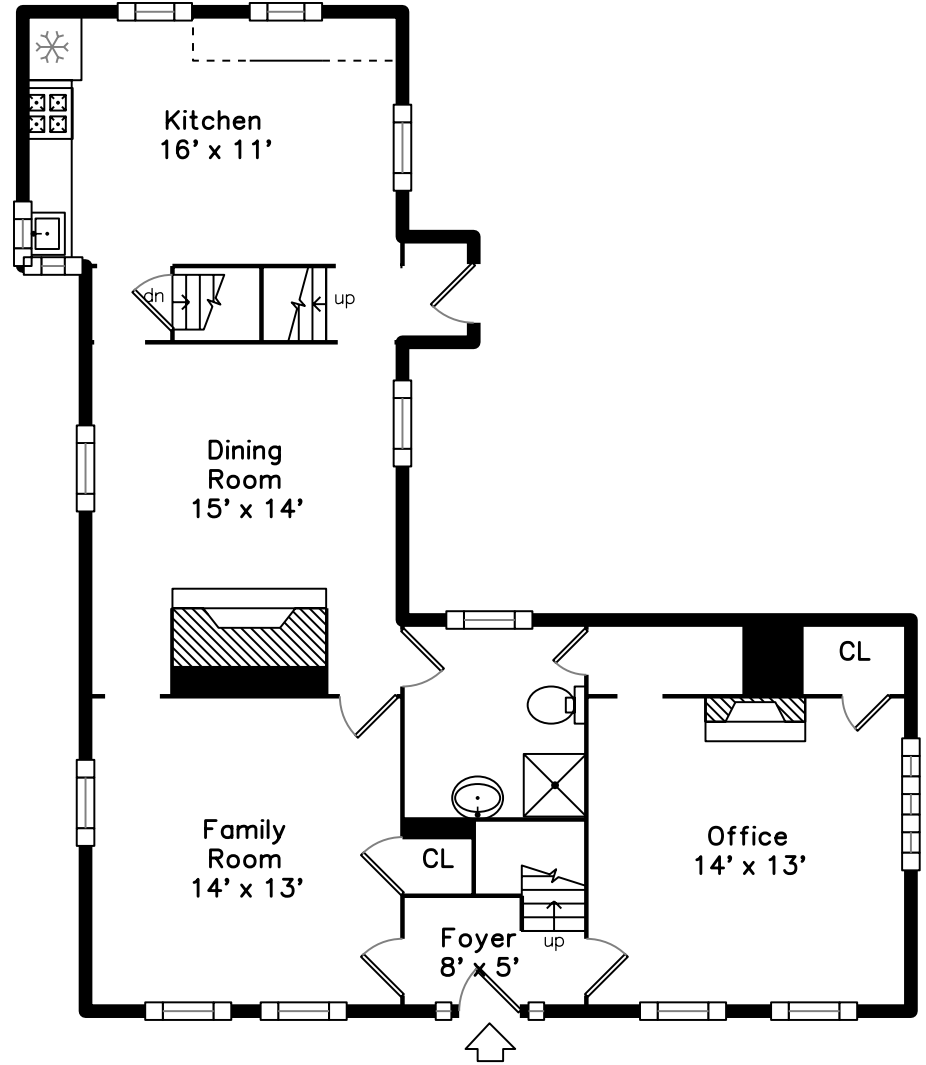

Upper

Main

269 Hale Street
Beverly, MA 01915

PicturePlan by  vis-home

Measurements may not be 100% accurate.
Floor plans are provided for convenience only.
Room sizes are not used to calculate area.

Upper

Main

Back

Dining Room

Dining Room

Kitchen

Kitchen

Kitchen

Family Room

Family Room

Office

Office

Bathroom

Den

Living Room

Bedroom

Bedroom

Bedroom

Bedroom

Bedroom

Bedroom

Bathroom