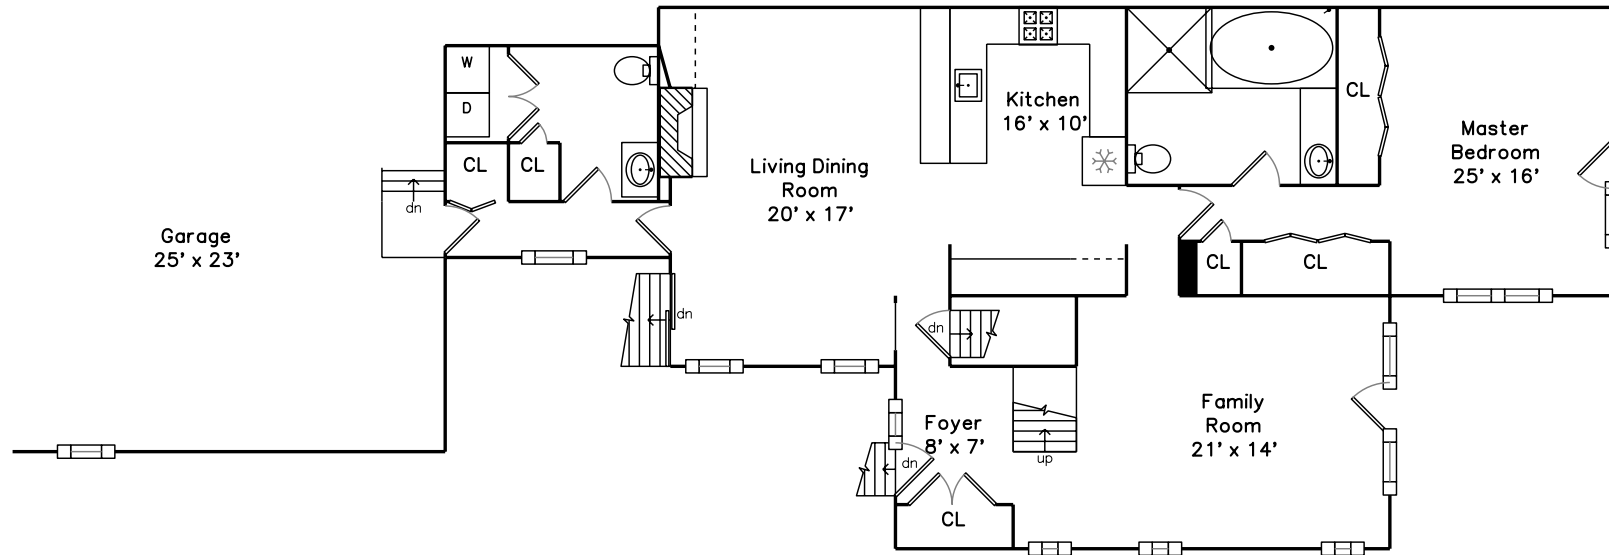

# Main

# Loft

46 Cutting Cross Way  
Wayland, MA 01778

PicturePlan by  vis-home

Measurements may not be 100% accurate.  
Floor plans are provided for convenience only.  
Room sizes are not used to calculate area.