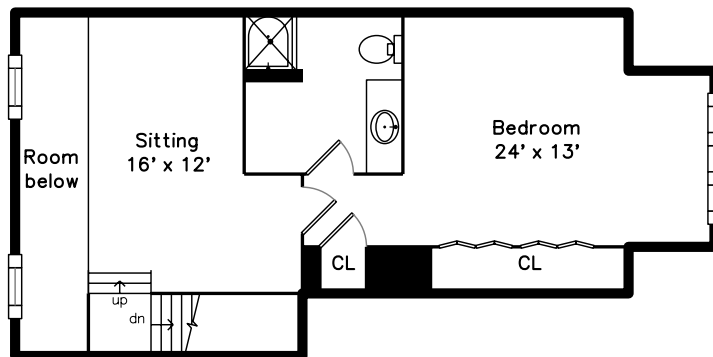

# Loft

46 Cutting Cross Way  
Wayland, MA 01778

PicturePlan by  vis-home

Measurements may not be 100% accurate.  
Floor plans are provided for convenience only.  
Room sizes are not used to calculate area.

# Loft

Living Dining Room

Living Dining

Living Dining

Kitchen

Kitchen

Family Room

Family Room

Main Bedroom