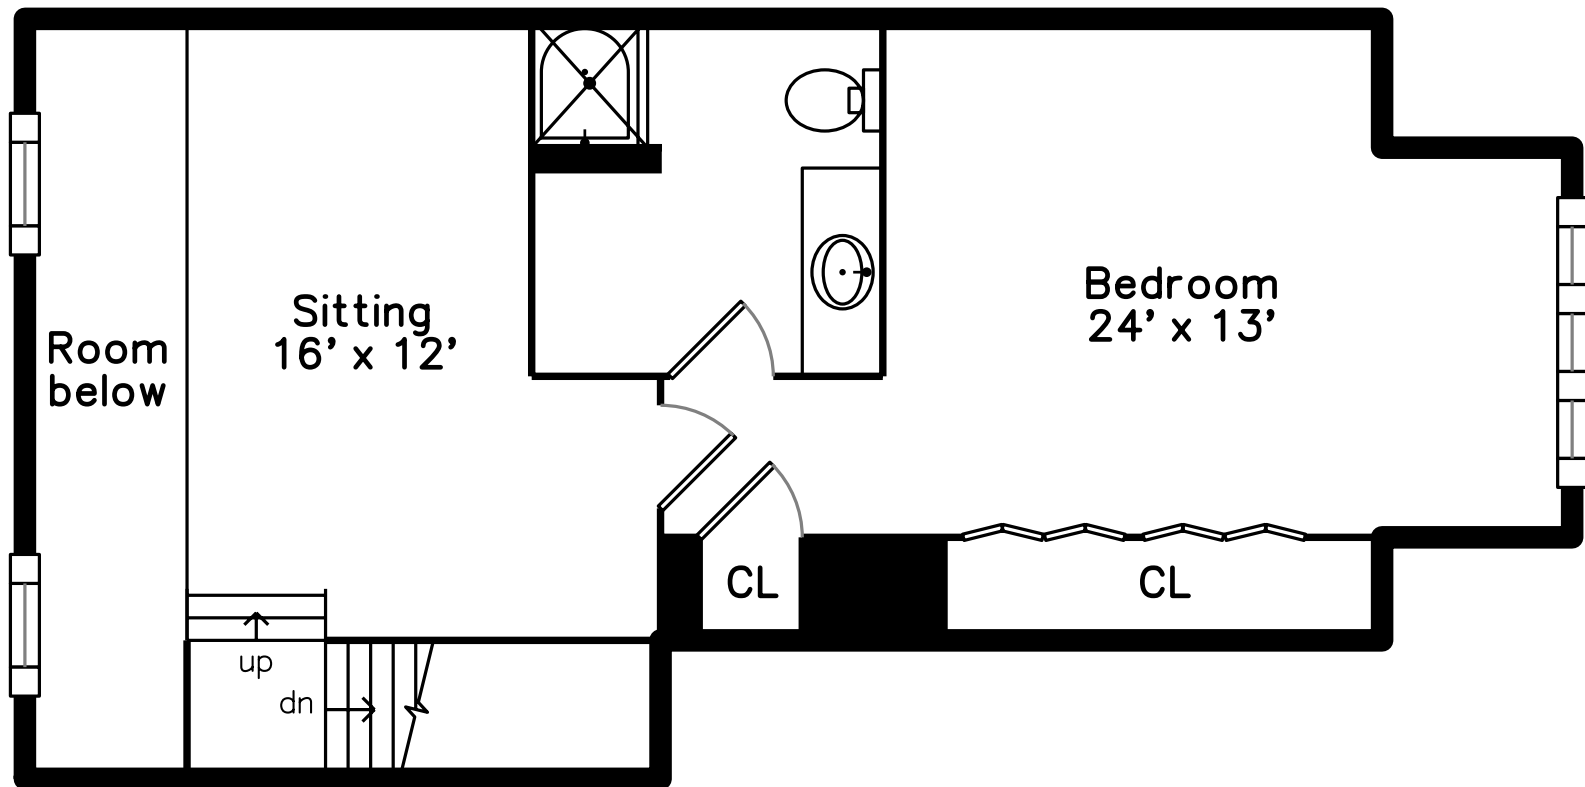

# Loft

46 Cutting Cross Way  
Wayland, MA 01778

PicturePlan by  vis-home

Measurements may not be 100% accurate.  
Floor plans are provided for convenience only.  
Room sizes are not used to calculate area.

# Loft

Living Dining Room

Living Dining

Living Dining

Kitchen

Kitchen

Family Room

Family Room

Main Bedroom