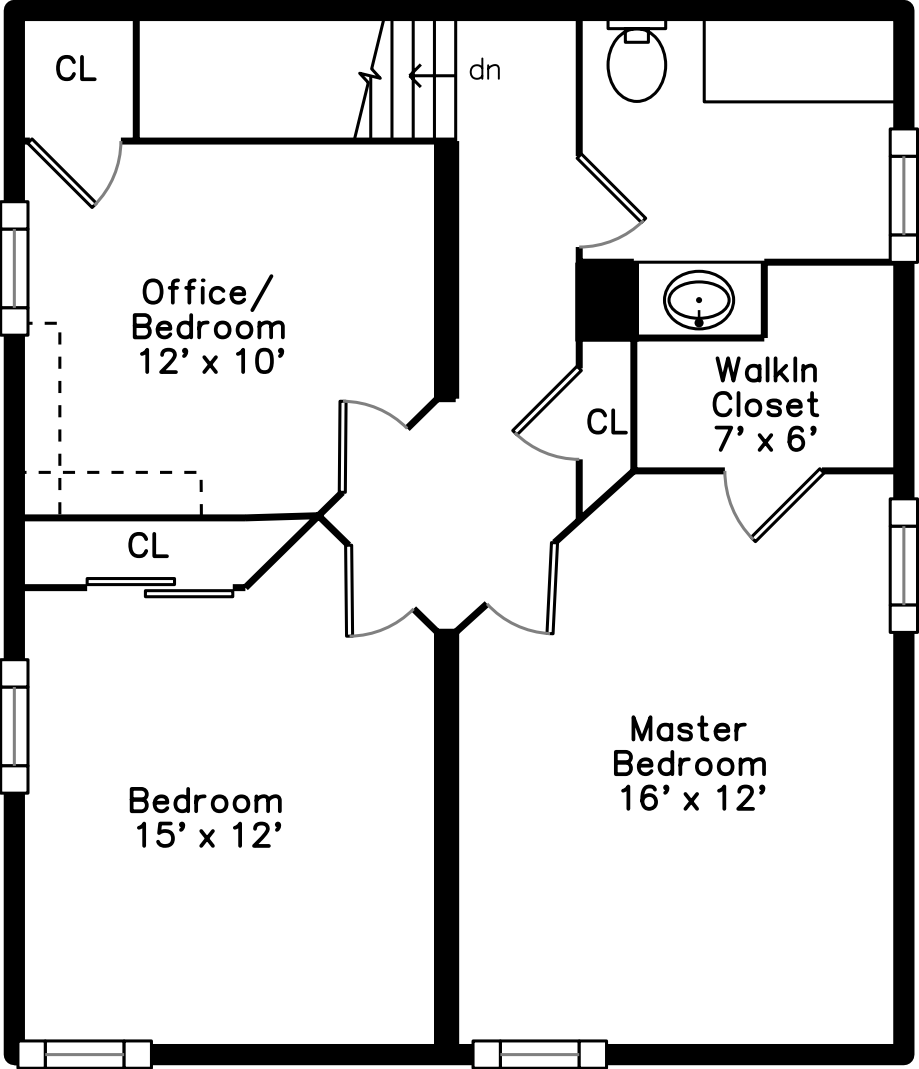

Upper

Main

Basement

146 Hackensack Road
Boston, MA 02467

PicturePlan by vis-home

Measurements may not be 100% accurate.
Floor plans are provided for convenience only.
Room sizes are not used to calculate area.

Upper

Main

Basement

Outside

Outside

Outside

Living Room

Living Room

Kitchen

Kitchen

Powder

Deck

Deck

Main Bedroom

Main Bedroom

Bedroom

Bedroom

Office Bedroom

Office Bedroom

Bathroom

Bathroom

Bonus Room

Bonus Room

Utility