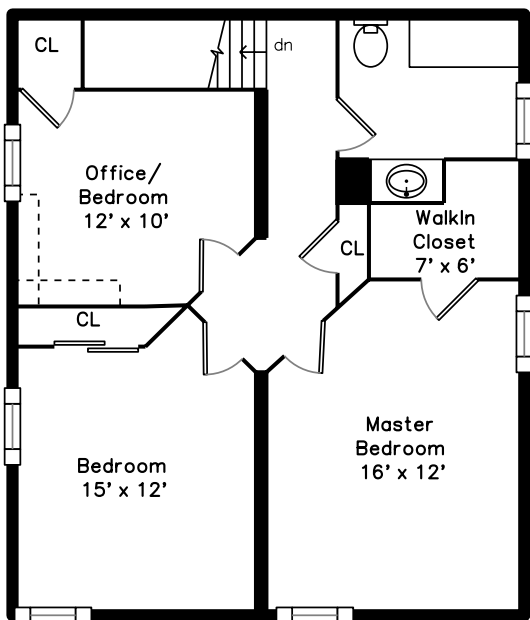

Upper

Main

Basement

146 Hackensack Road
Boston, MA 02467

PicturePlan by vis-home

Measurements may not be 100% accurate.
Floor plans are provided for convenience only.
Room sizes are not used to calculate area.

Upper

Main

Basement

Outside

Outside

Outside

Living Room

Living Room

Kitchen

Kitchen

Powder

Deck

Deck

Main Bedroom

Main Bedroom

Bedroom

Bedroom

Office Bedroom

Office Bedroom

Bathroom

Bathroom

Bonus Room

Bonus Room

Utility