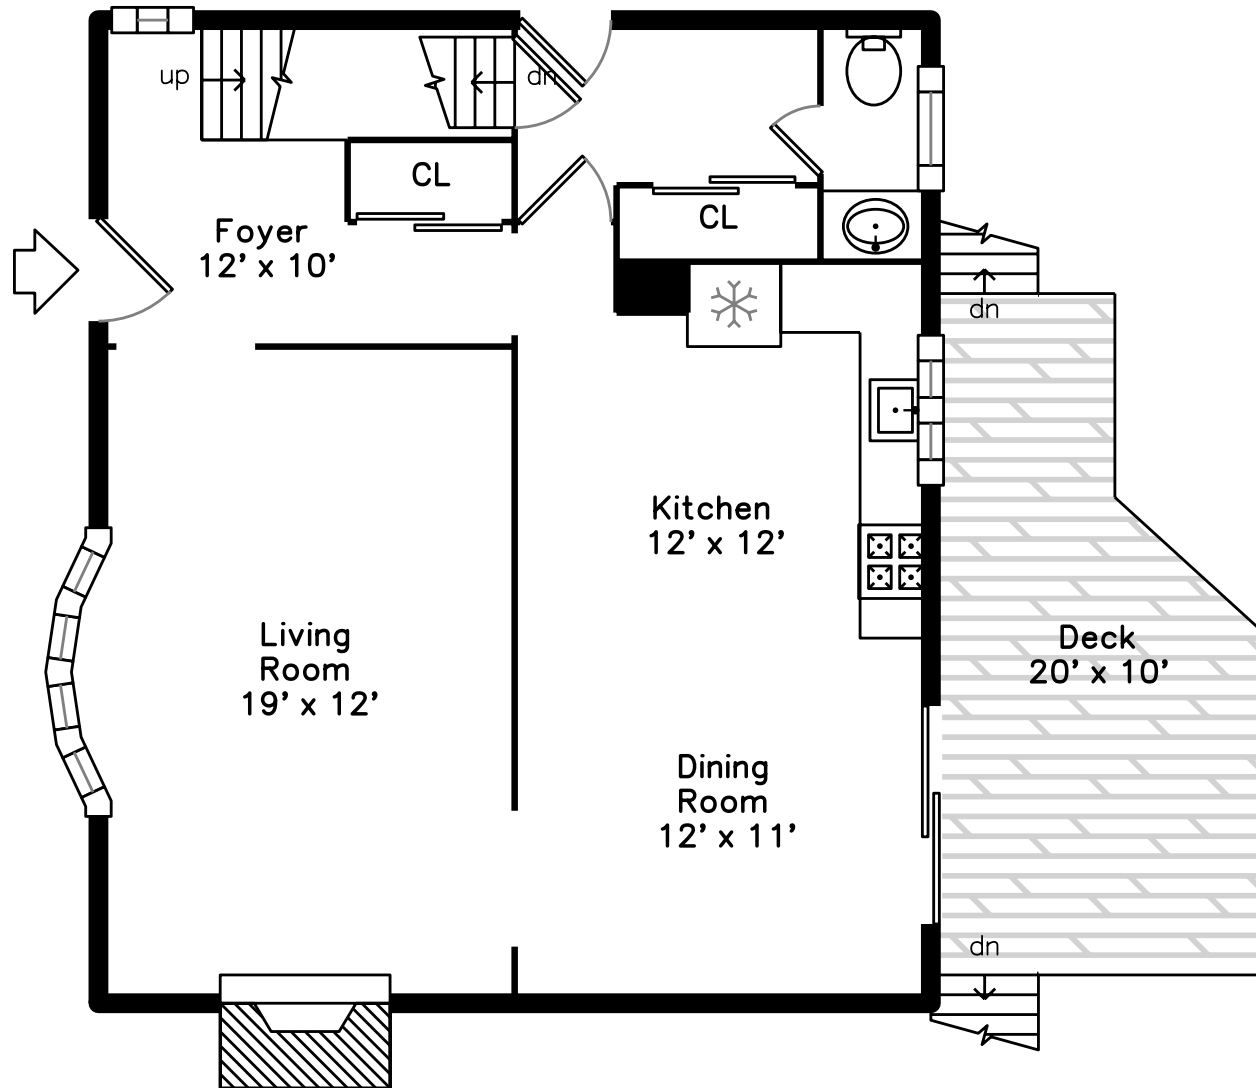

Upper

Main

Basement

146 Hackensack Road
Boston, MA 02467

PicturePlan by vis-home

Measurements may not be 100% accurate.
Floor plans are provided for convenience only.
Room sizes are not used to calculate area.

Upper

Main

Basement

Outside

Outside

Outside

Living Room

Living Room

Kitchen

Kitchen

Powder

Deck

Deck

Main Bedroom

Main Bedroom

Bedroom

Bedroom

Office Bedroom

Office Bedroom

Bathroom

Bathroom

Bonus Room

Bonus Room

Utility