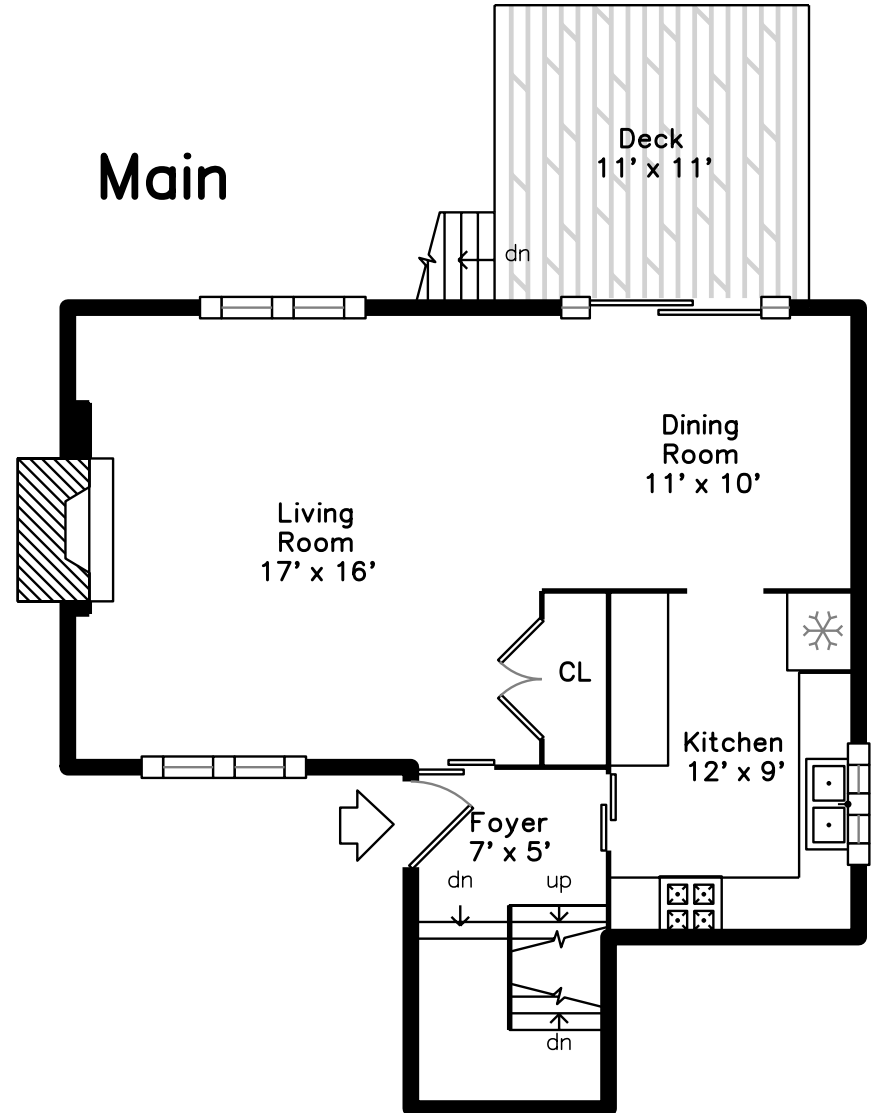

Top

Main

Upper

Lower

44 Staffordshire Lane
Concord, MA 01742

PicturePlan by  vis-home

Measurements may not be 100% accurate.
Floor plans are provided for convenience only.
Room sizes are not used to calculate area.

Top

Upper

Lower

Outside

Foyer

Living Room

Living Room

Dining Room

Dining Room

Kitchen

Kitchen

Kitchen

Deck

Laundry

Bedroom

Bedroom