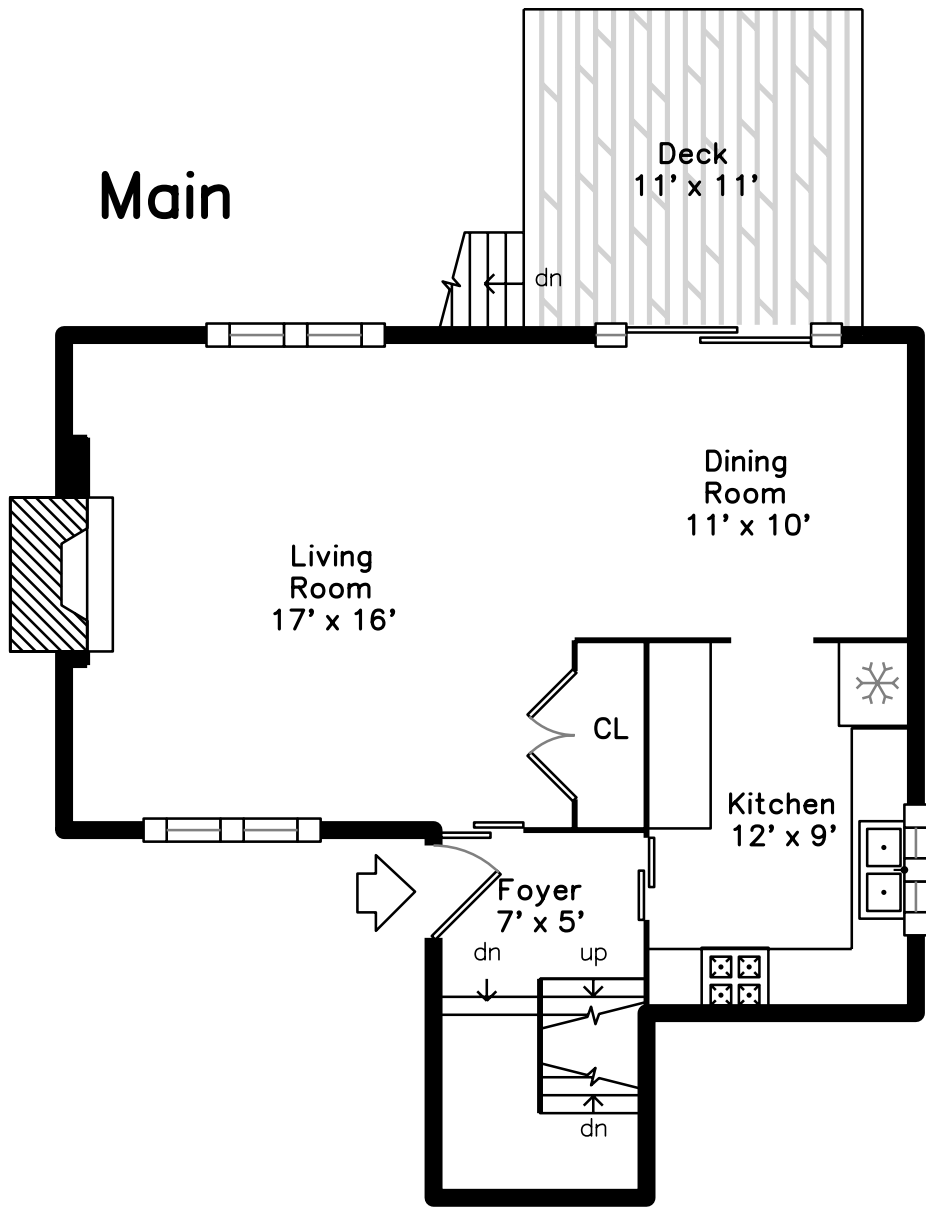

Top

Main

Upper

Lower

44 Staffordshire Lane
Concord, MA 01742

PicturePlan by  vis-home

Measurements may not be 100% accurate.
Floor plans are provided for convenience only.
Room sizes are not used to calculate area.

Top

Upper

Lower

Outside

Foyer

Living Room

Living Room

Dining Room

Dining Room

Kitchen

Kitchen

Kitchen

Deck

Laundry

Bedroom

Bedroom