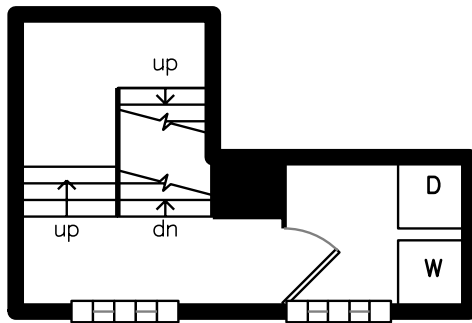

Top

Main

Upper

Lower

44 Staffordshire Lane
Concord, MA 01742

PicturePlan by  vis-home

Measurements may not be 100% accurate.
Floor plans are provided for convenience only.
Room sizes are not used to calculate area.

Top

Upper

Lower

Outside

Foyer

Living Room

Living Room

Dining Room

Dining Room

Kitchen

Kitchen

Kitchen

Deck

Laundry

Bedroom

Bedroom