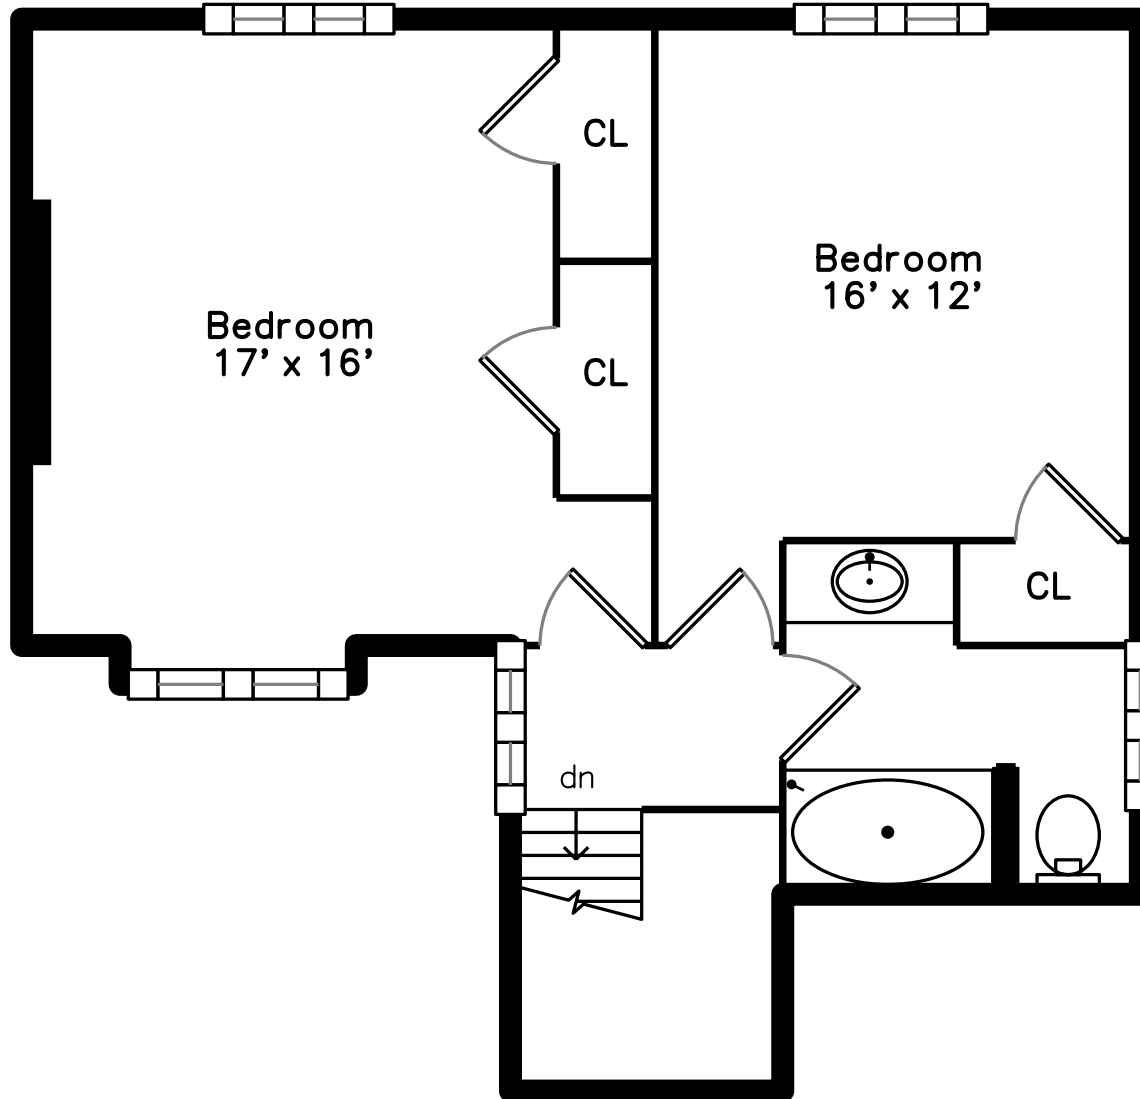

Top

Main

Upper

Lower

44 Staffordshire Lane
Concord, MA 01742

PicturePlan by  vis-home

Measurements may not be 100% accurate.
Floor plans are provided for convenience only.
Room sizes are not used to calculate area.

Top

Upper

Lower

Outside

Foyer

Living Room

Living Room

Dining Room

Dining Room

Kitchen

Kitchen

Kitchen

Deck

Laundry

Bedroom

Bedroom