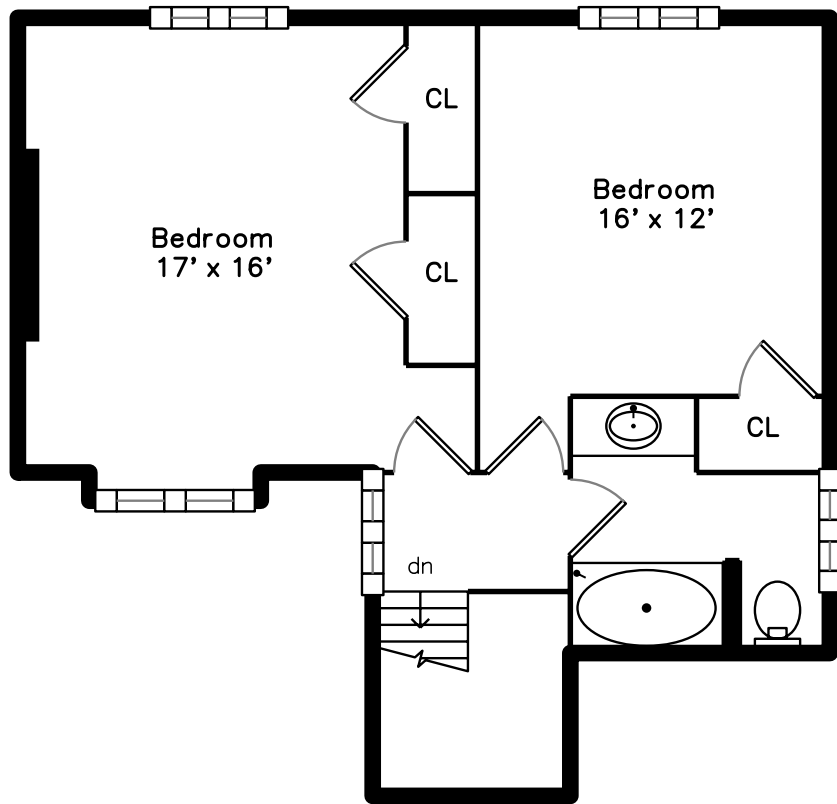

Top

Main

Upper

Lower

44 Staffordshire Lane
Concord, MA 01742

PicturePlan by  vis-home

Measurements may not be 100% accurate.
Floor plans are provided for convenience only.
Room sizes are not used to calculate area.

Top

Upper

Lower

Outside

Foyer

Living Room

Living Room

Dining Room

Dining Room

Kitchen

Kitchen

Kitchen

Deck

Laundry

Bedroom

Bedroom