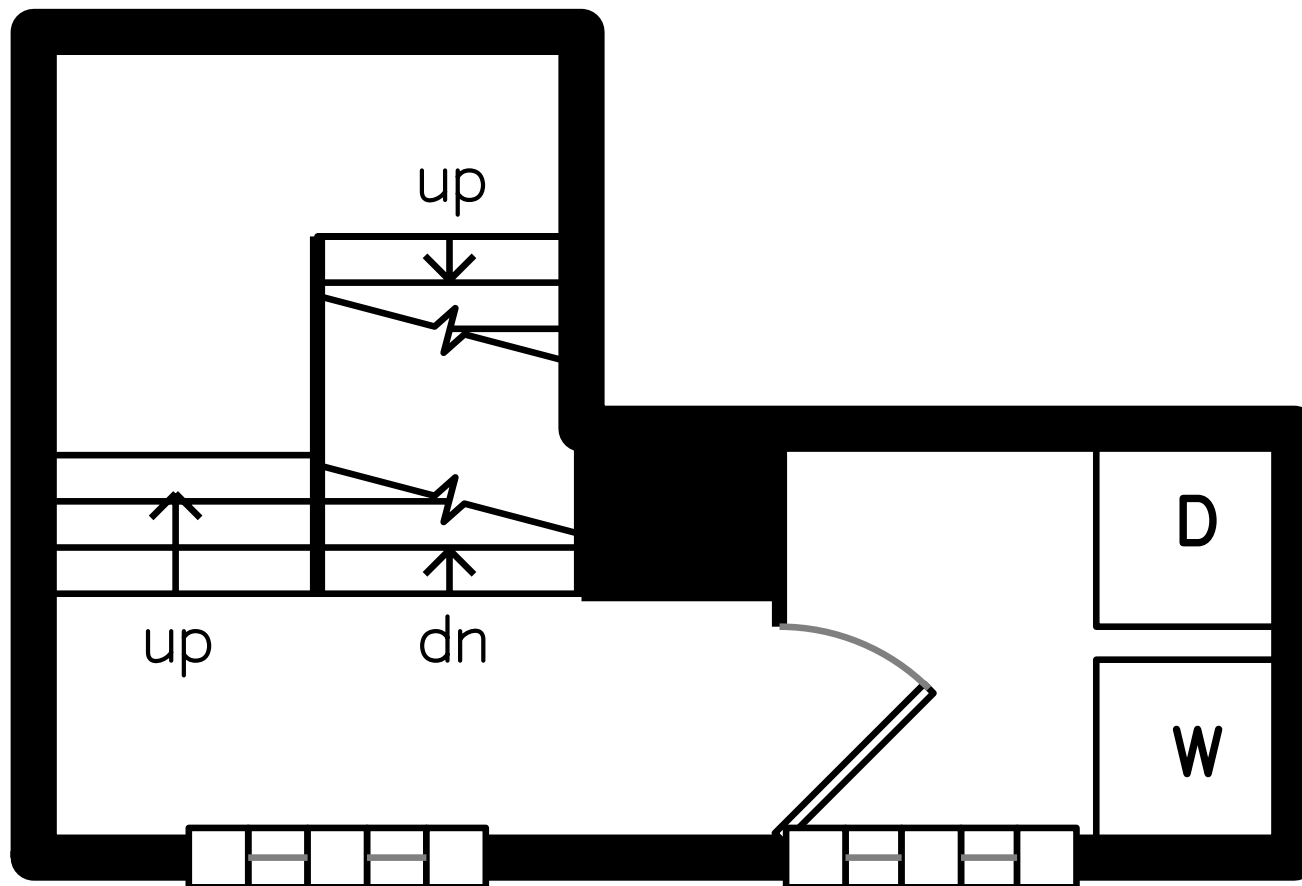

Top

Main

Upper

Lower

44 Staffordshire Lane
Concord, MA 01742

PicturePlan by  vis-home

Measurements may not be 100% accurate.
Floor plans are provided for convenience only.
Room sizes are not used to calculate area.

Top

Upper

Lower

Outside

Foyer

Living Room

Living Room

Dining Room

Dining Room

Kitchen

Kitchen

Kitchen

Deck

Laundry

Bedroom

Bedroom