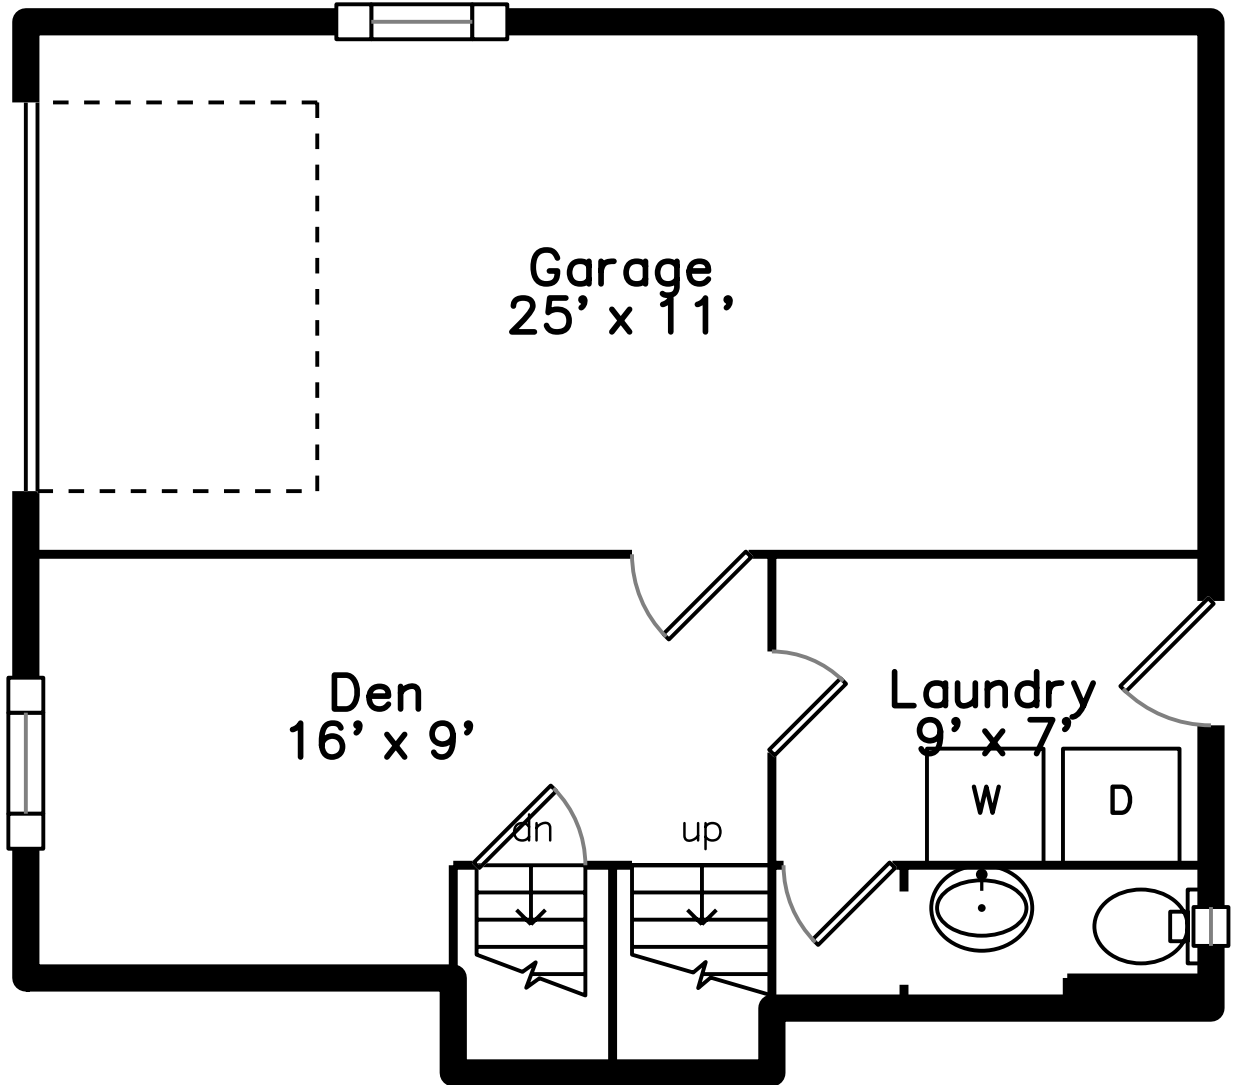

Upper

Lower

Main

Basement

42 Chickering Road
Dedham, MA 02026

PicturePlan by  vis-home

Measurements may not be 100% accurate.
Floor plans are provided for convenience only.
Room sizes are not used to calculate area.

Upper

Main

Lower

Basement

Outside

Outside

Outside

Outside

Foyer

Living Room

Kitchen

Sunroom

Bedroom

Bedroom

Bedroom

Bathroom