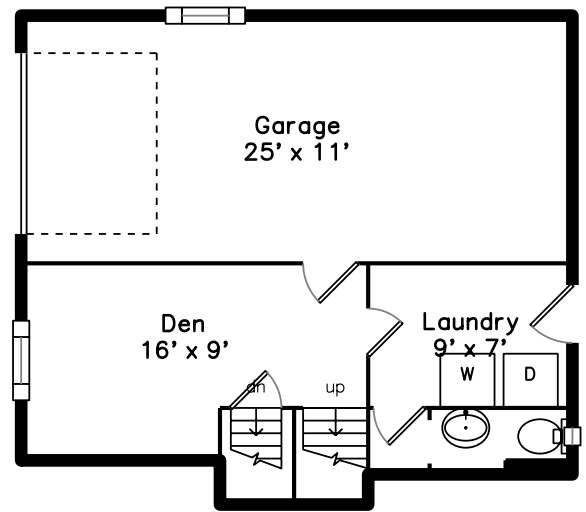

Upper

Lower

Main

Basement

42 Chickering Road
Dedham, MA 02026

PicturePlan by  vis-home

Measurements may not be 100% accurate.
Floor plans are provided for convenience only.
Room sizes are not used to calculate area.

Upper

Main

Lower

Basement

Outside

Outside

Outside

Outside

Foyer

Living Room

Kitchen

Sunroom

Bedroom

Bedroom

Bedroom

Bathroom