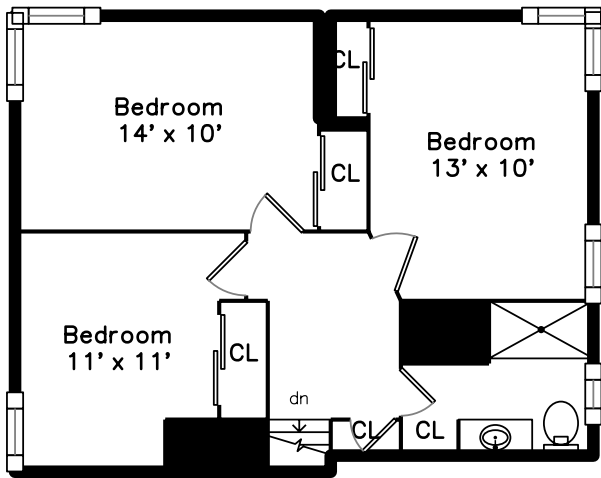

Upper

Lower

Main

Basement

42 Chickering Road
Dedham, MA 02026

PicturePlan by  vis-home

Measurements may not be 100% accurate.
Floor plans are provided for convenience only.
Room sizes are not used to calculate area.

Upper

Main

Lower

Basement

Outside

Outside

Outside

Outside

Foyer

Living Room

Kitchen

Sunroom

Bedroom

Bedroom

Bedroom

Bathroom