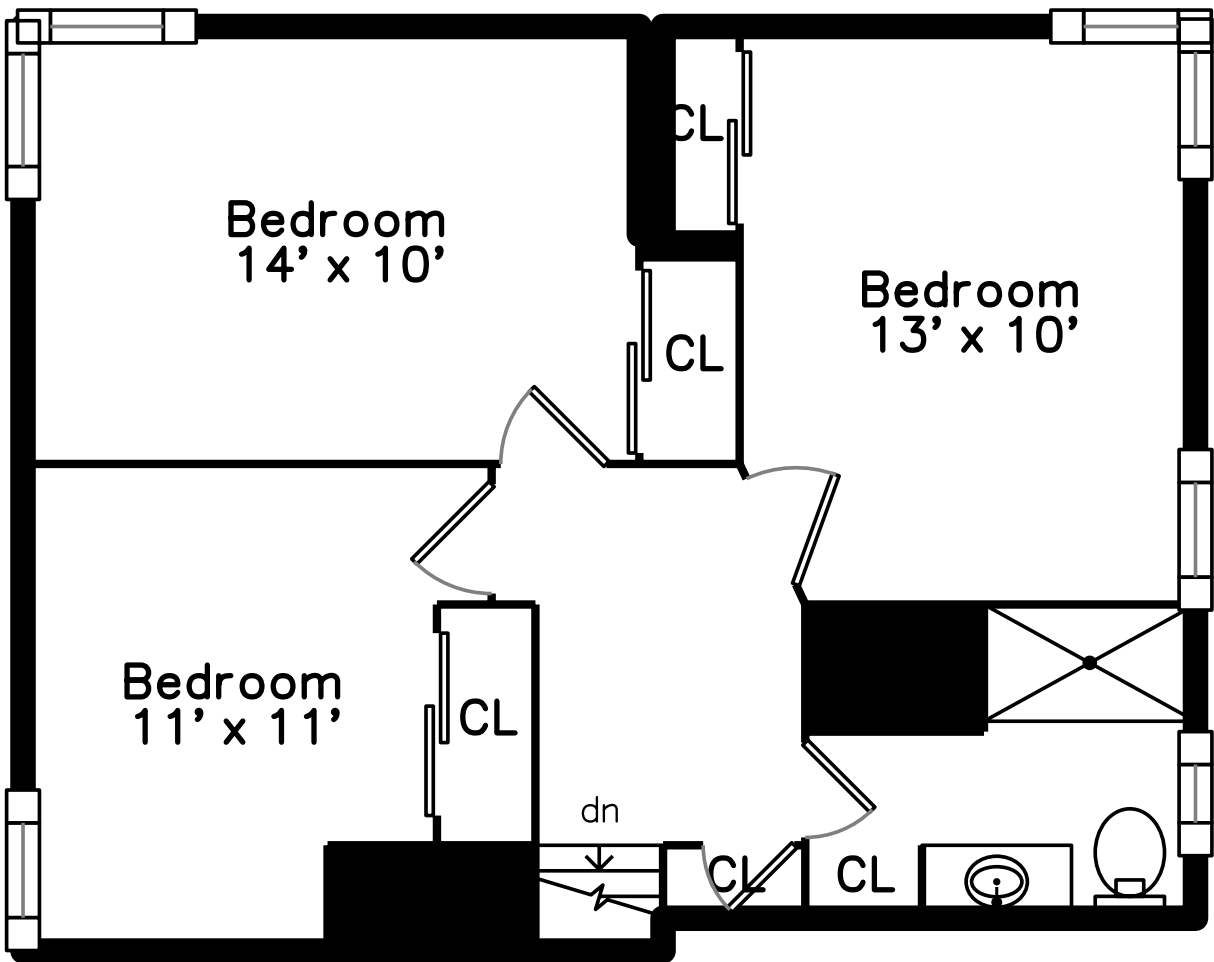

Upper

Lower

Main

Basement

42 Chickering Road
Dedham, MA 02026

PicturePlan by  vis-home

Measurements may not be 100% accurate.
Floor plans are provided for convenience only.
Room sizes are not used to calculate area.

Upper

Main

Lower

Basement

Outside

Outside

Outside

Outside

Foyer

Living Room

Kitchen

Sunroom

Bedroom

Bedroom

Bedroom

Bathroom

Powder

Laundry

Bonus Room