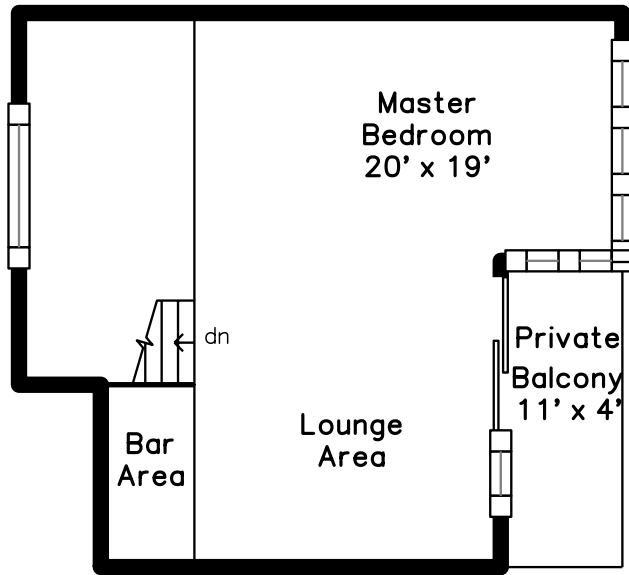

Top

Main

Upper

130 Fulton Street #22
Boston, MA 02109

PicturePlan by  vis-home

Measurements may not be 100% accurate.
Floor plans are provided for convenience only.
Room sizes are not used to calculate area.

Top

Upper

Main

Front Entrance

Living Room

Living Room

Living Room

Kitchen

Kitchen

Kitchen

Private Patio

Private Patio

Landing

Landing

Landing

Bedroom

Bedroom

Bedroom

Bedroom

Main Bedroom

Main Bedroom

Main Bedroom

Private Balcony

Balcony