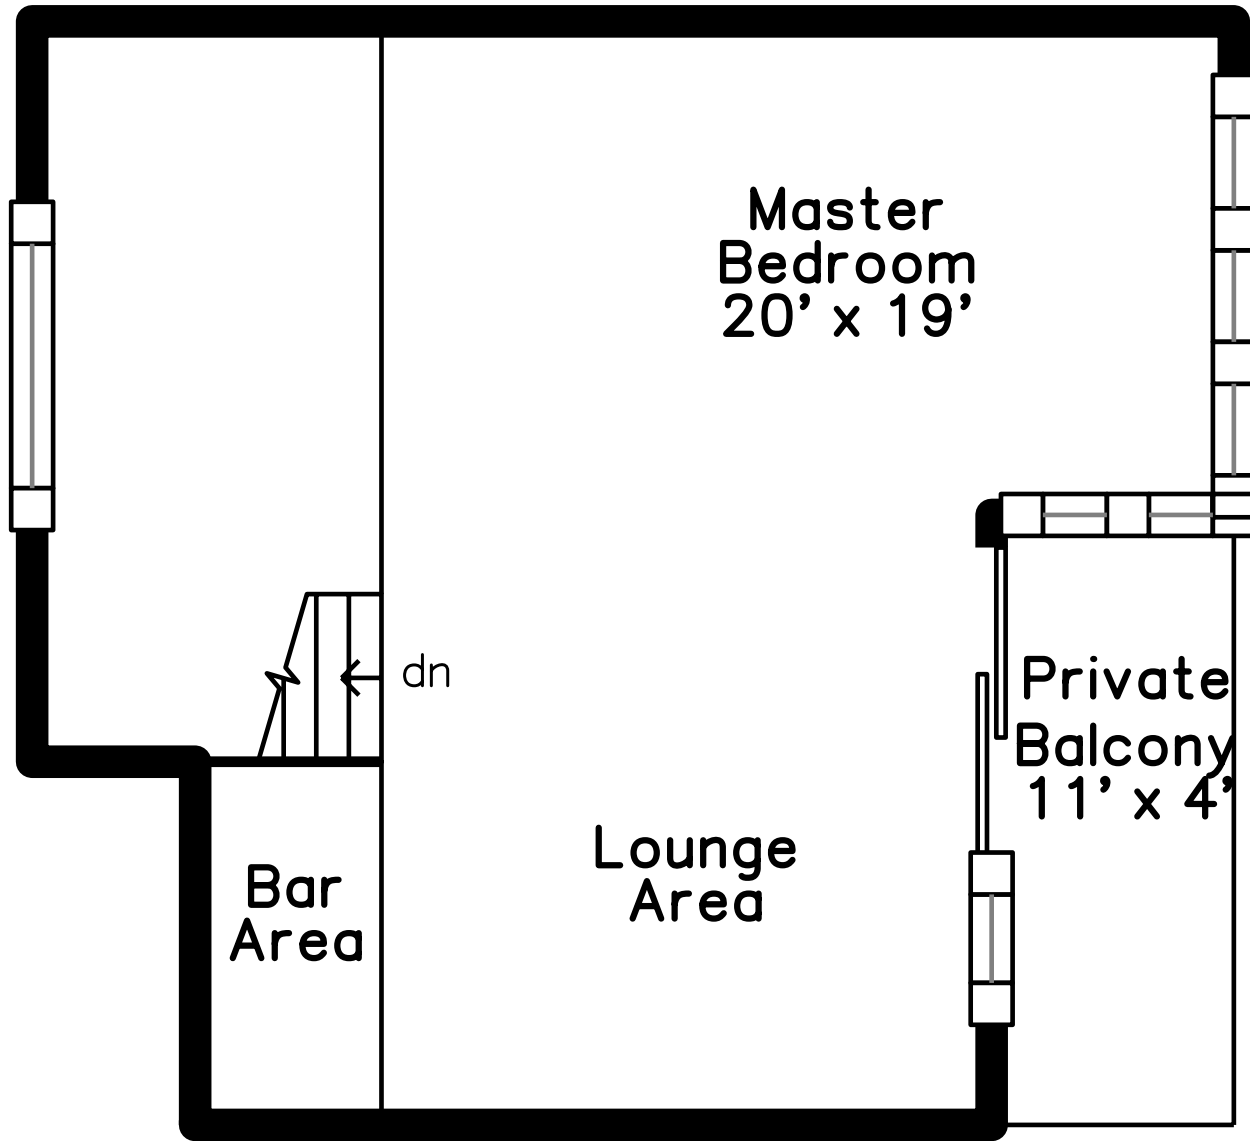

Top

Main

Upper

130 Fulton Street #22
Boston, MA 02109

PicturePlan by  vis-home

Measurements may not be 100% accurate.
Floor plans are provided for convenience only.
Room sizes are not used to calculate area.

Top

Upper

Main

Front Entrance

Living Room

Living Room

Living Room

Kitchen

Kitchen

Kitchen

Private Patio

Private Patio

Landing

Landing

Landing

Bedroom

Bedroom

Bedroom

Bedroom

Main Bedroom

Main Bedroom

Main Bedroom

Private Balcony

Balcony