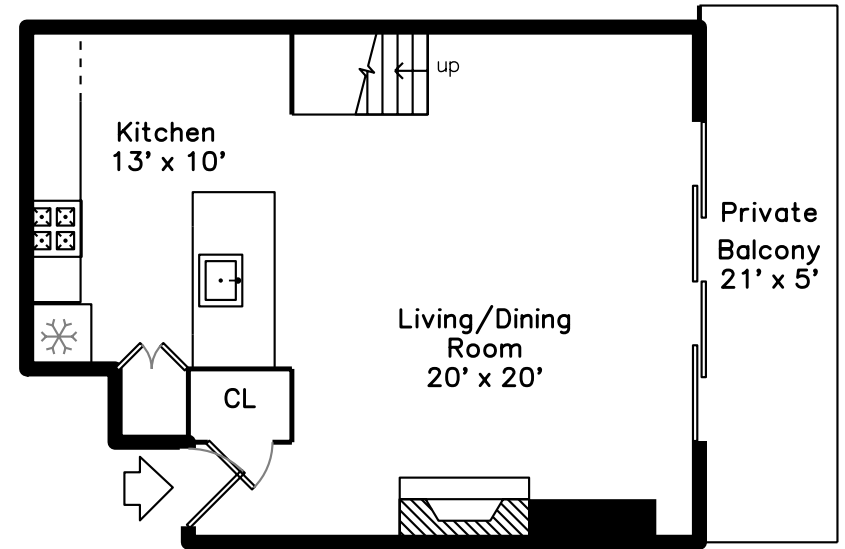

Top

Main

Upper

130 Fulton Street #22
Boston, MA 02109

PicturePlan by  vis-home

Measurements may not be 100% accurate.
Floor plans are provided for convenience only.
Room sizes are not used to calculate area.

Top

Upper

Main

Front Entrance

Living Room

Living Room

Living Room

Kitchen

Kitchen

Kitchen

Private Patio

Private Patio

Landing

Landing

Landing

Bedroom

Bedroom

Bedroom

Bedroom

Main Bedroom

Main Bedroom

Main Bedroom

Private Balcony

Balcony