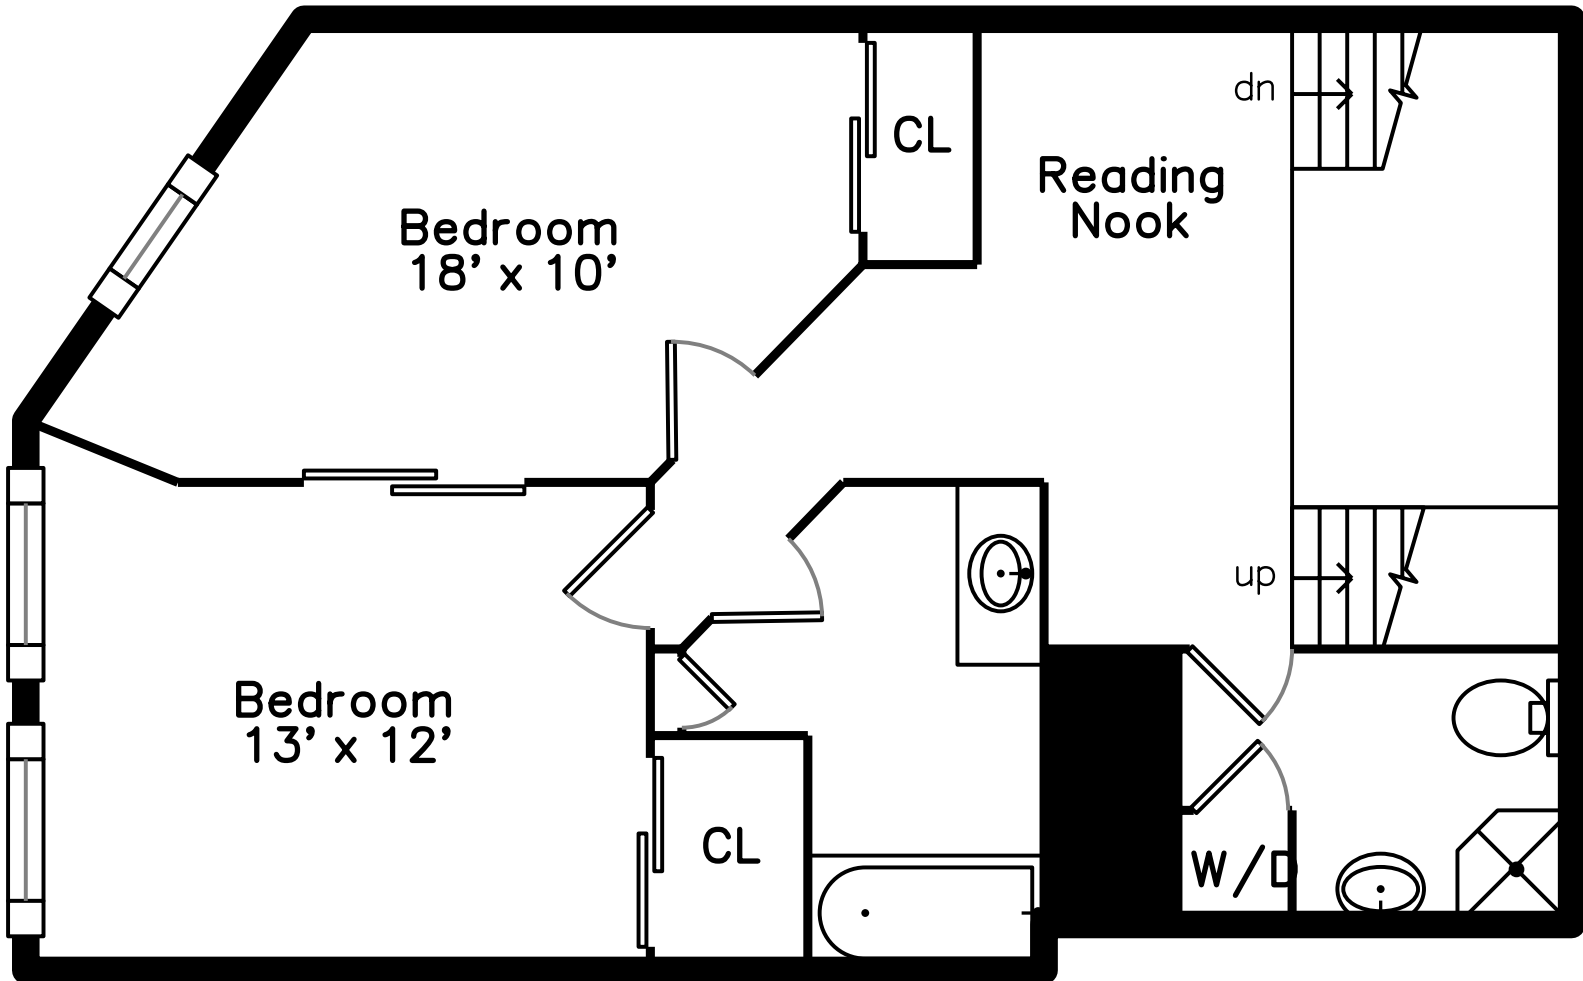

Top

Main

Upper

130 Fulton Street #22
Boston, MA 02109

PicturePlan by  vis-home

Measurements may not be 100% accurate.
Floor plans are provided for convenience only.
Room sizes are not used to calculate area.

Top

Upper

Main

Front Entrance

Living Room

Living Room

Living Room

Kitchen

Kitchen

Kitchen

Private Patio

Private Patio

Landing

Landing

Landing

Bedroom

Bedroom

Bedroom

Bedroom

Main Bedroom

Main Bedroom

Main Bedroom

Private Balcony

Balcony