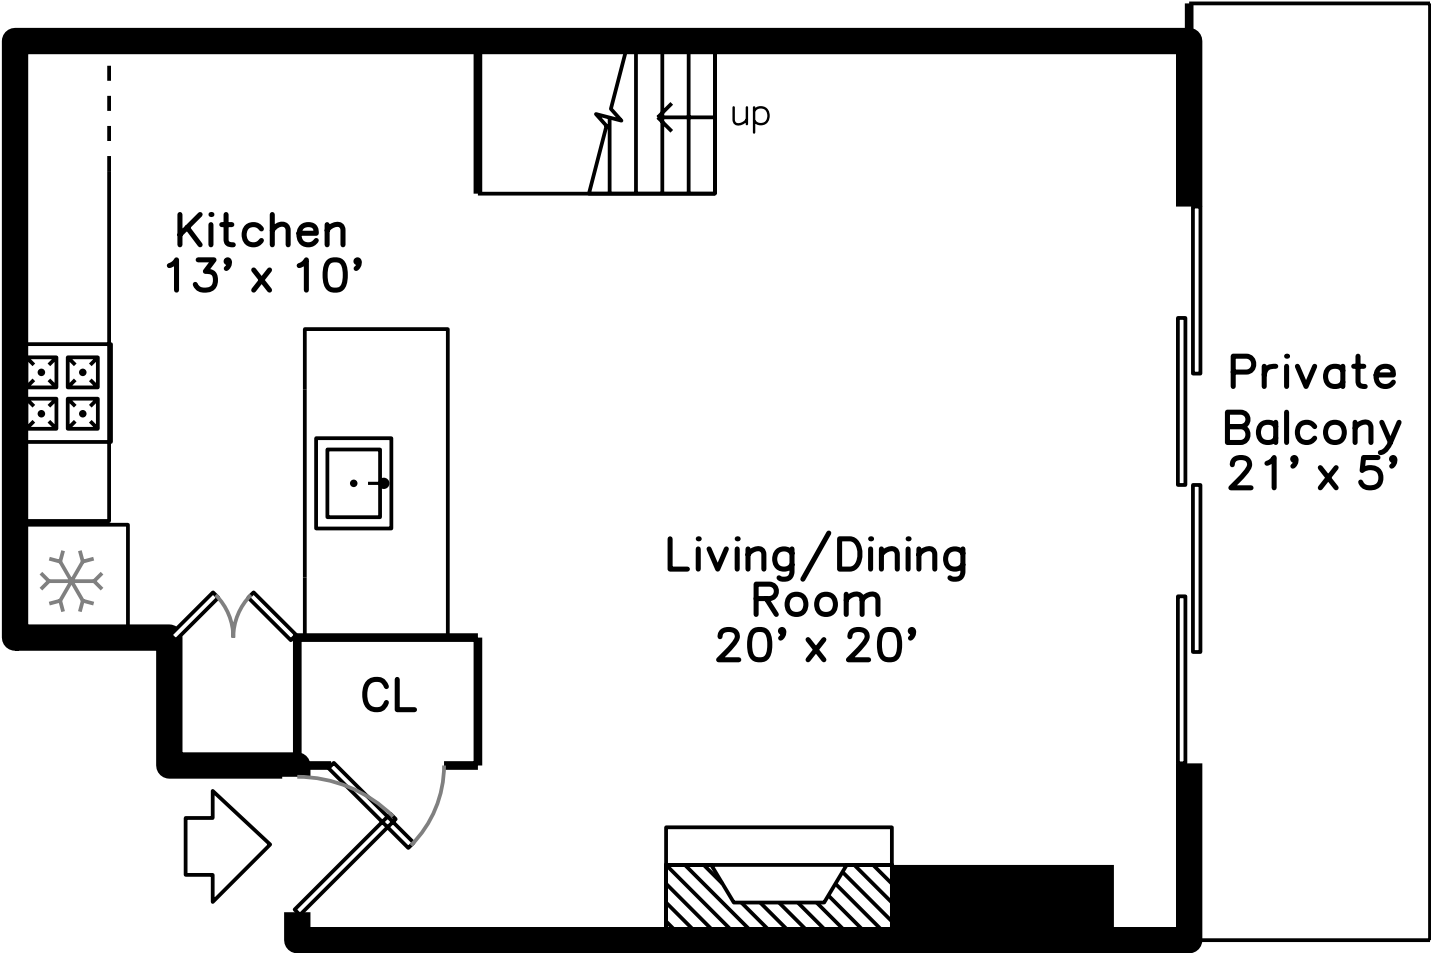

Top

Main

Upper

130 Fulton Street #22
Boston, MA 02109

PicturePlan by  vis-home

Measurements may not be 100% accurate.
Floor plans are provided for convenience only.
Room sizes are not used to calculate area.

Top

Upper

Main

Front Entrance

Living Room

Living Room

Living Room

Kitchen

Kitchen

Kitchen

Private Patio

Private Patio

Landing

Landing

Landing

Bedroom

Bedroom

Bedroom

Bedroom

Main Bedroom

Main Bedroom

Main Bedroom

Private Balcony

Balcony