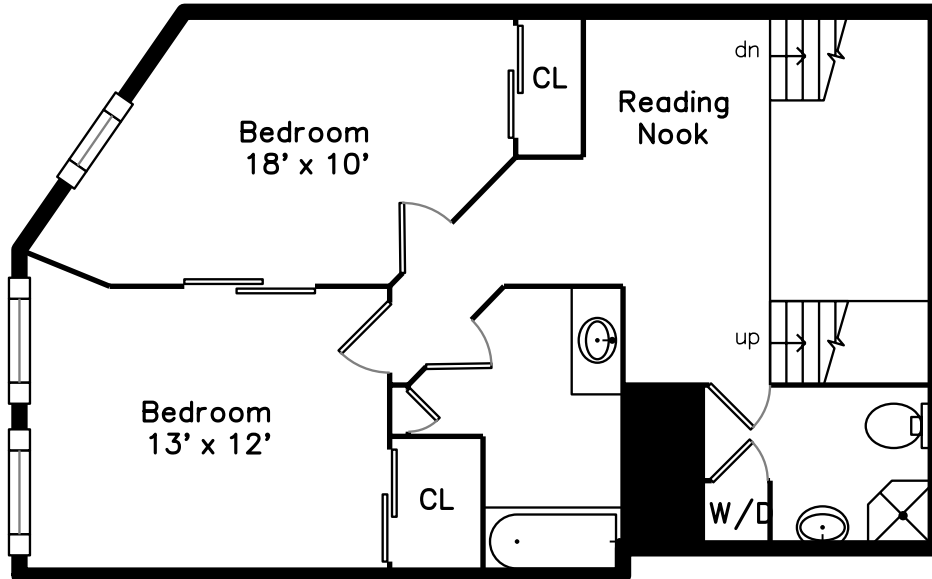

Top

Main

Upper

130 Fulton Street #22
Boston, MA 02109

PicturePlan by  vis-home

Measurements may not be 100% accurate.
Floor plans are provided for convenience only.
Room sizes are not used to calculate area.

Top

Upper

Main

Front Entrance

Living Room

Living Room

Living Room

Kitchen

Kitchen

Kitchen

Private Patio

Private Patio

Landing

Landing

Landing

Bedroom

Bedroom

Bedroom

Bedroom

Main Bedroom

Main Bedroom

Main Bedroom

Private Balcony

Balcony