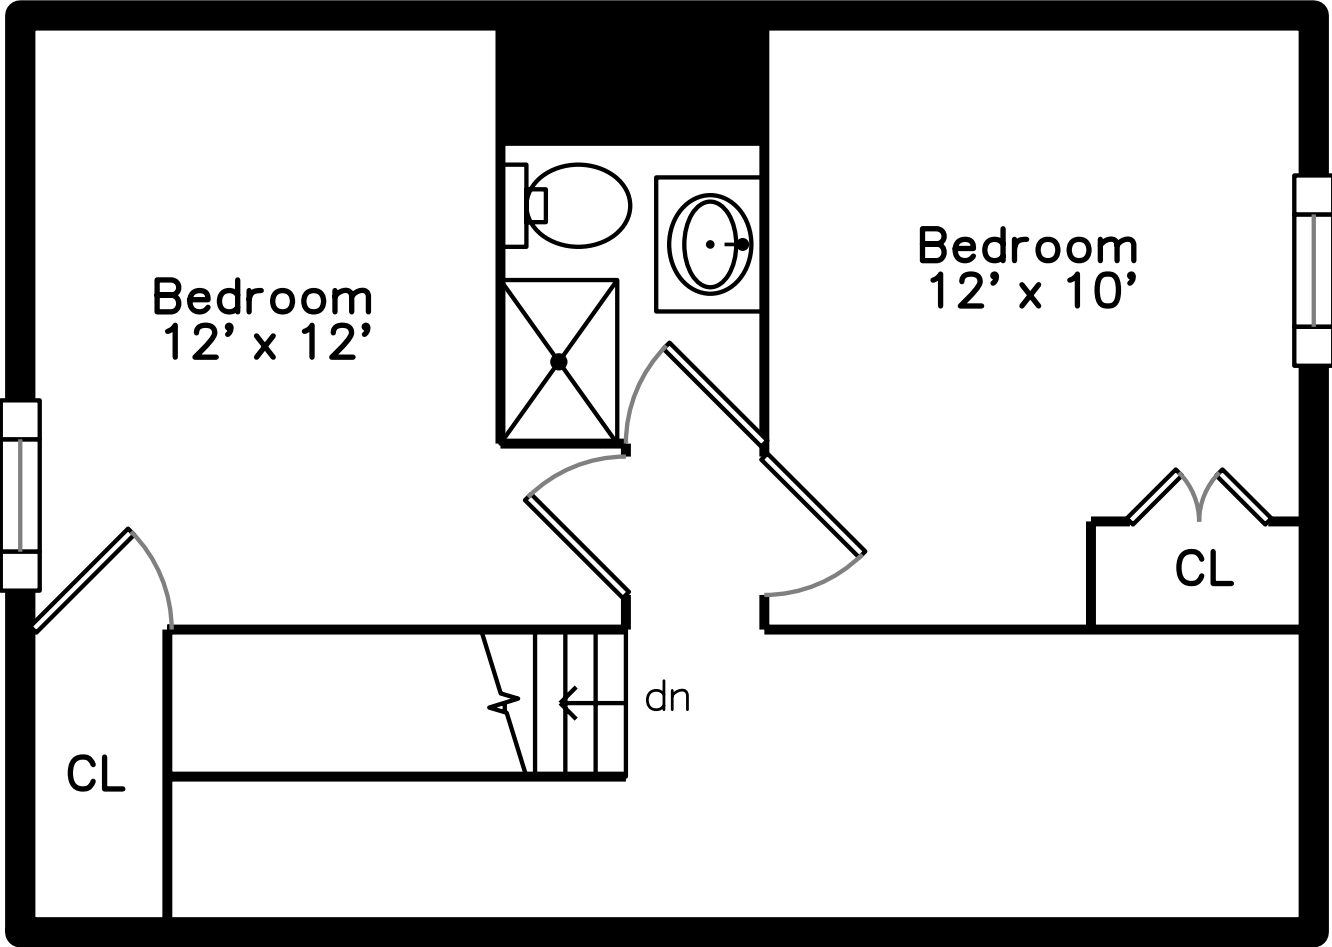

Upper

Main

20 Williams Avenue 2
Boston, MA 02136

PicturePlan by  vis-home

Measurements may not be 100% accurate.
Floor plans are provided for convenience only.
Room sizes are not used to calculate area.

Upper

Main

Outside

Outside

Outside

Living Room

Living Room

Kitchen

Kitchen

Bedroom

Bedroom

Bedroom

Bedroom

Office

Bathroom

Powder

Bedroom

Bedroom

Hall

Bathroom