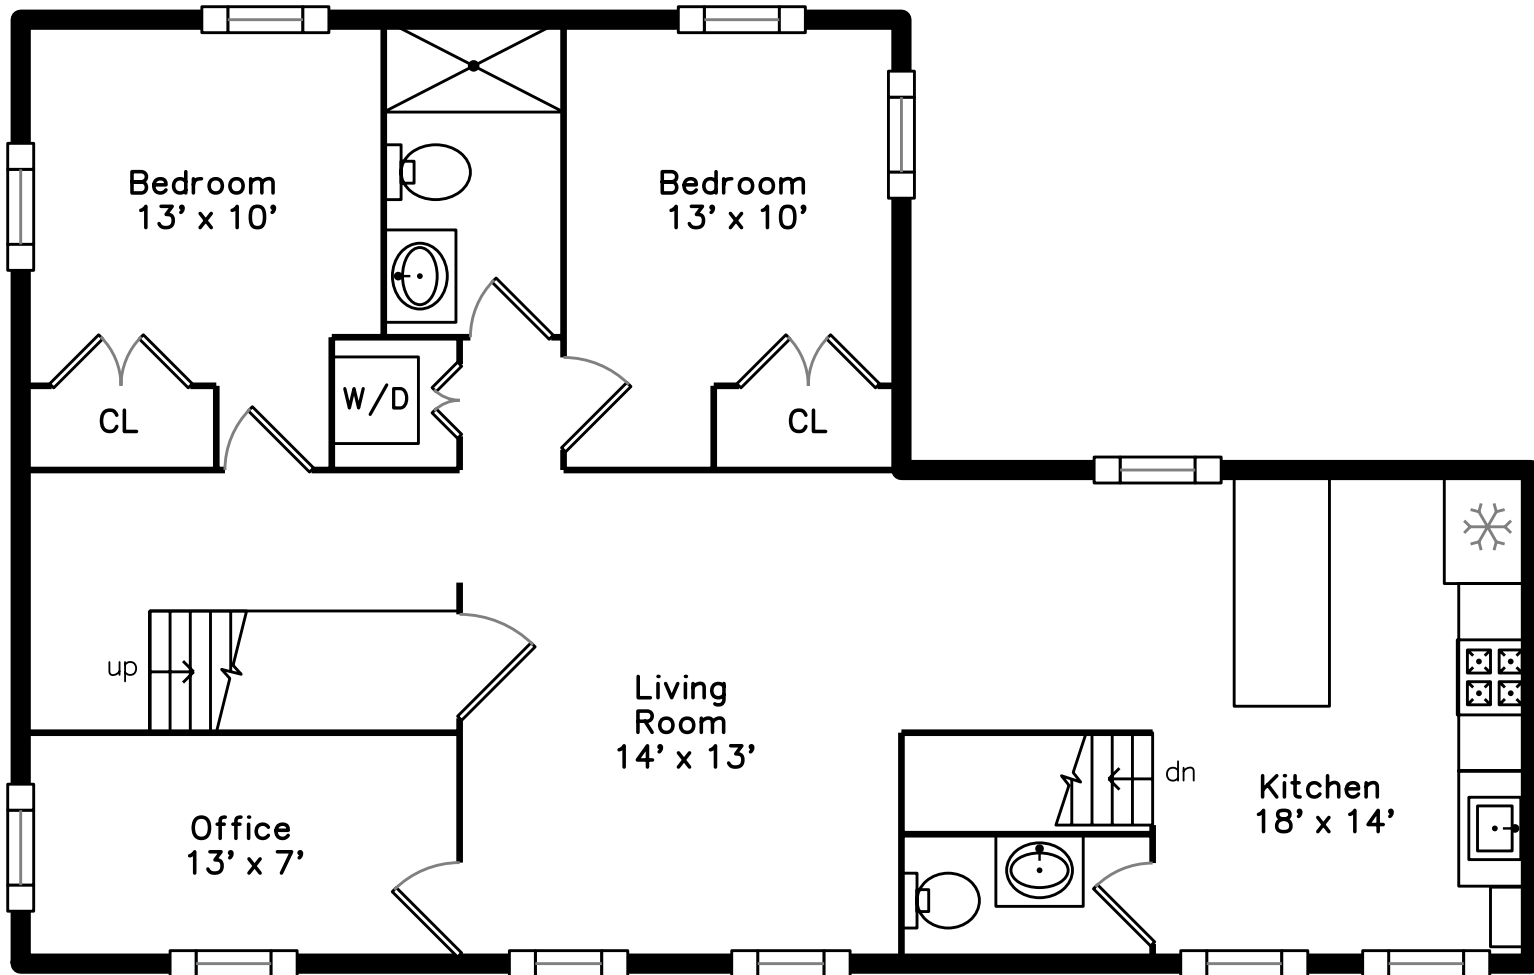

Upper

Main

20 Williams Avenue 2
Boston, MA 02136

PicturePlan by  vis-home

Measurements may not be 100% accurate.
Floor plans are provided for convenience only.
Room sizes are not used to calculate area.

Upper

Main

Outside

Outside

Outside

Living Room

Living Room

Kitchen

Kitchen

Bedroom

Bedroom

Bedroom

Bedroom

Office

Bathroom

Powder

Bedroom

Bedroom

Hall

Bathroom