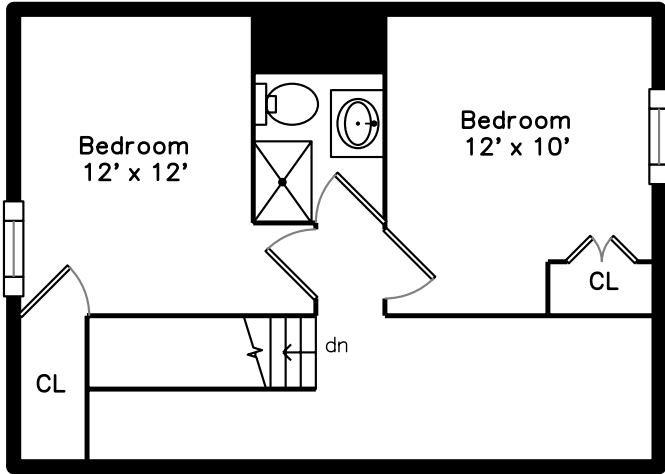

Upper

Main

20 Williams Avenue 2
Boston, MA 02136

PicturePlan by  vis-home

Measurements may not be 100% accurate.
Floor plans are provided for convenience only.
Room sizes are not used to calculate area.

Upper

Main

Outside

Outside

Outside

Living Room

Living Room

Kitchen

Kitchen

Bedroom

Bedroom

Bedroom

Bedroom

Office

Bathroom

Powder

Bedroom

Bedroom

Hall

Bathroom