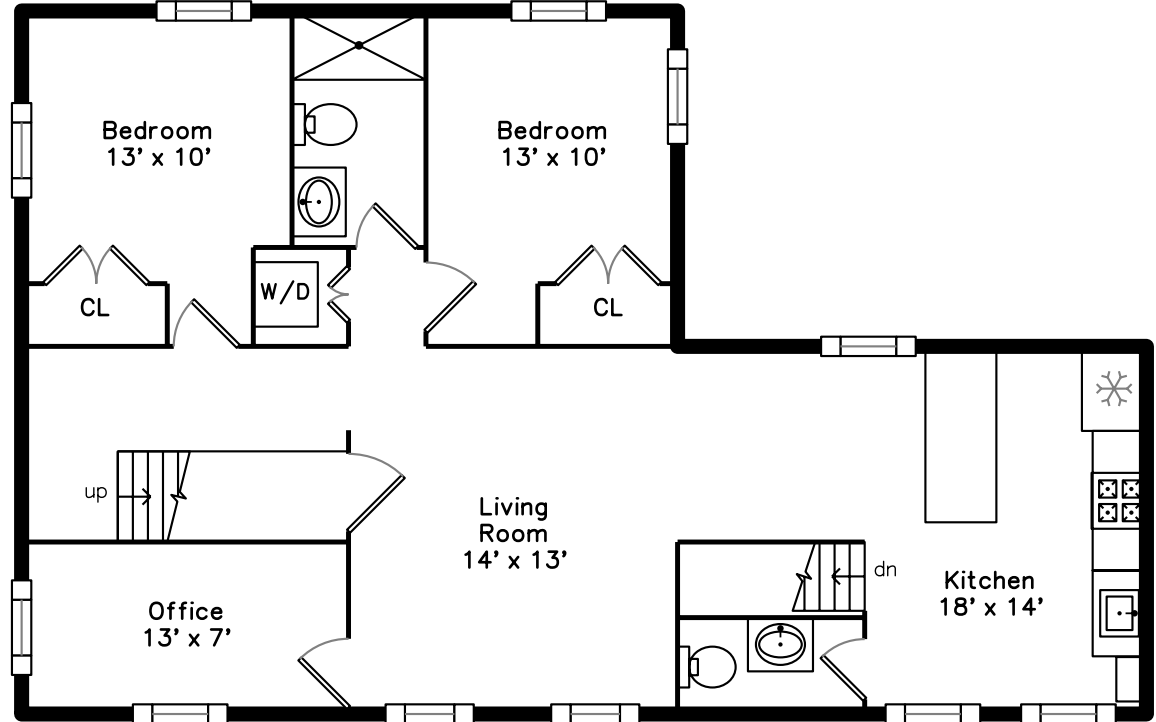

Upper

Main

20 Williams Avenue 2
Boston, MA 02136

PicturePlan by  vis-home

Measurements may not be 100% accurate.
Floor plans are provided for convenience only.
Room sizes are not used to calculate area.

Upper

Main

Outside

Outside

Outside

Living Room

Living Room

Kitchen

Kitchen

Bedroom

Bedroom

Bedroom

Bedroom

Office

Bathroom

Powder

Bedroom

Bedroom

Hall

Bathroom