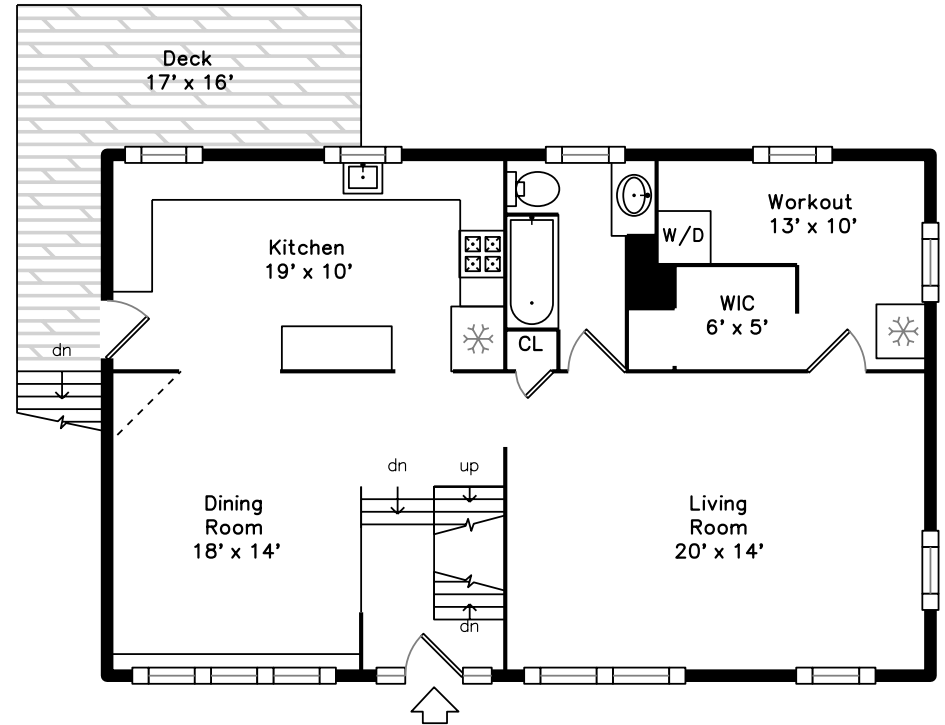

Upper

Main

Lower

64 Rio Vista Street
Billerica, MA 01862

PicturePlan by vis-home

Measurements may not be 100% accurate.
Floor plans are provided for convenience only.
Room sizes are not used to calculate area.

Upper

Main

Lower

Outside

Outside

Outside

Outside

Outside

Living Room

Living Room

Living Room

Living Room

Living Room

Dining Room

Dining Room

Dining Room

Bathroom

Bathroom

Deck

Deck

Main Bedroom

Main Bedroom

Main Bedroom

Main Bedroom