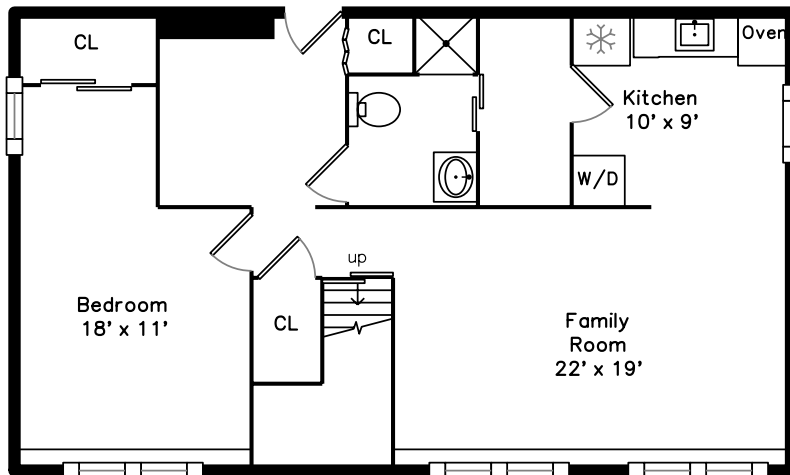

Upper

Main

Lower

64 Rio Vista Street
Billerica, MA 01862

PicturePlan by vis-home

Measurements may not be 100% accurate.
Floor plans are provided for convenience only.
Room sizes are not used to calculate area.

Upper

Main

Lower

Outside

Outside

Outside

Outside

Outside

Living Room

Living Room

Living Room

Living Room

Living Room

Dining Room

Dining Room

Dining Room

Bathroom

Bathroom

Deck

Deck

Main Bedroom

Main Bedroom

Main Bedroom

Main Bedroom