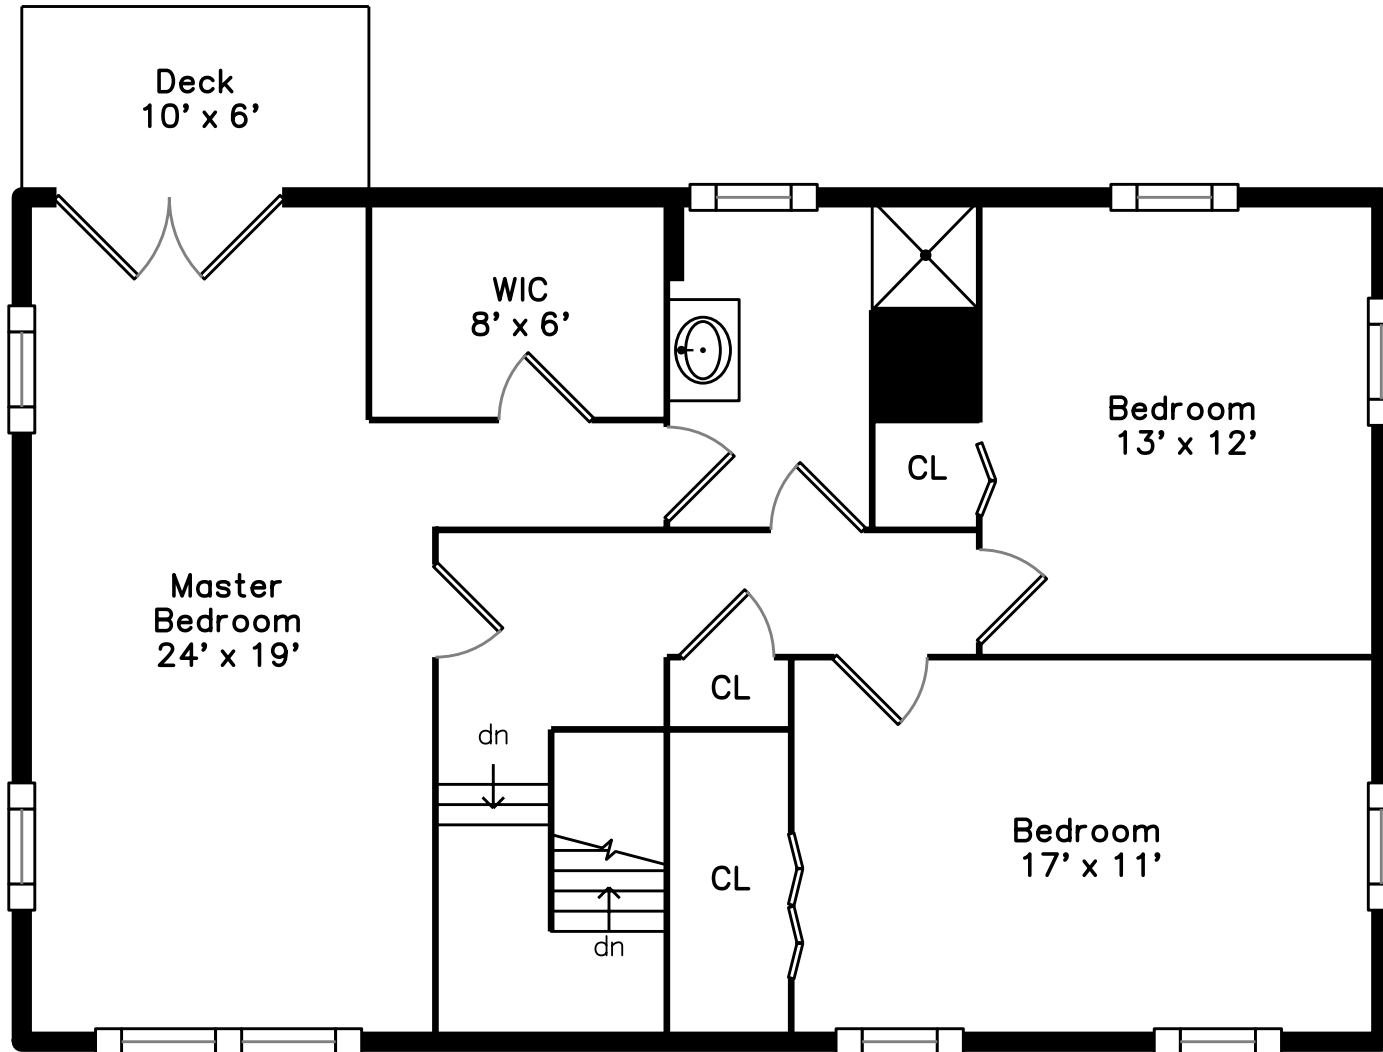

Upper

Main

Lower

64 Rio Vista Street
Billerica, MA 01862

PicturePlan by vis-home

Measurements may not be 100% accurate.
Floor plans are provided for convenience only.
Room sizes are not used to calculate area.

Upper

Main

Lower

Outside

Outside

Outside

Outside

Outside

Living Room

Living Room

Living Room

Living Room

Living Room

Dining Room

Dining Room

Dining Room

Bathroom

Bathroom

Deck

Deck

Main Bedroom

Main Bedroom

Main Bedroom

Main Bedroom