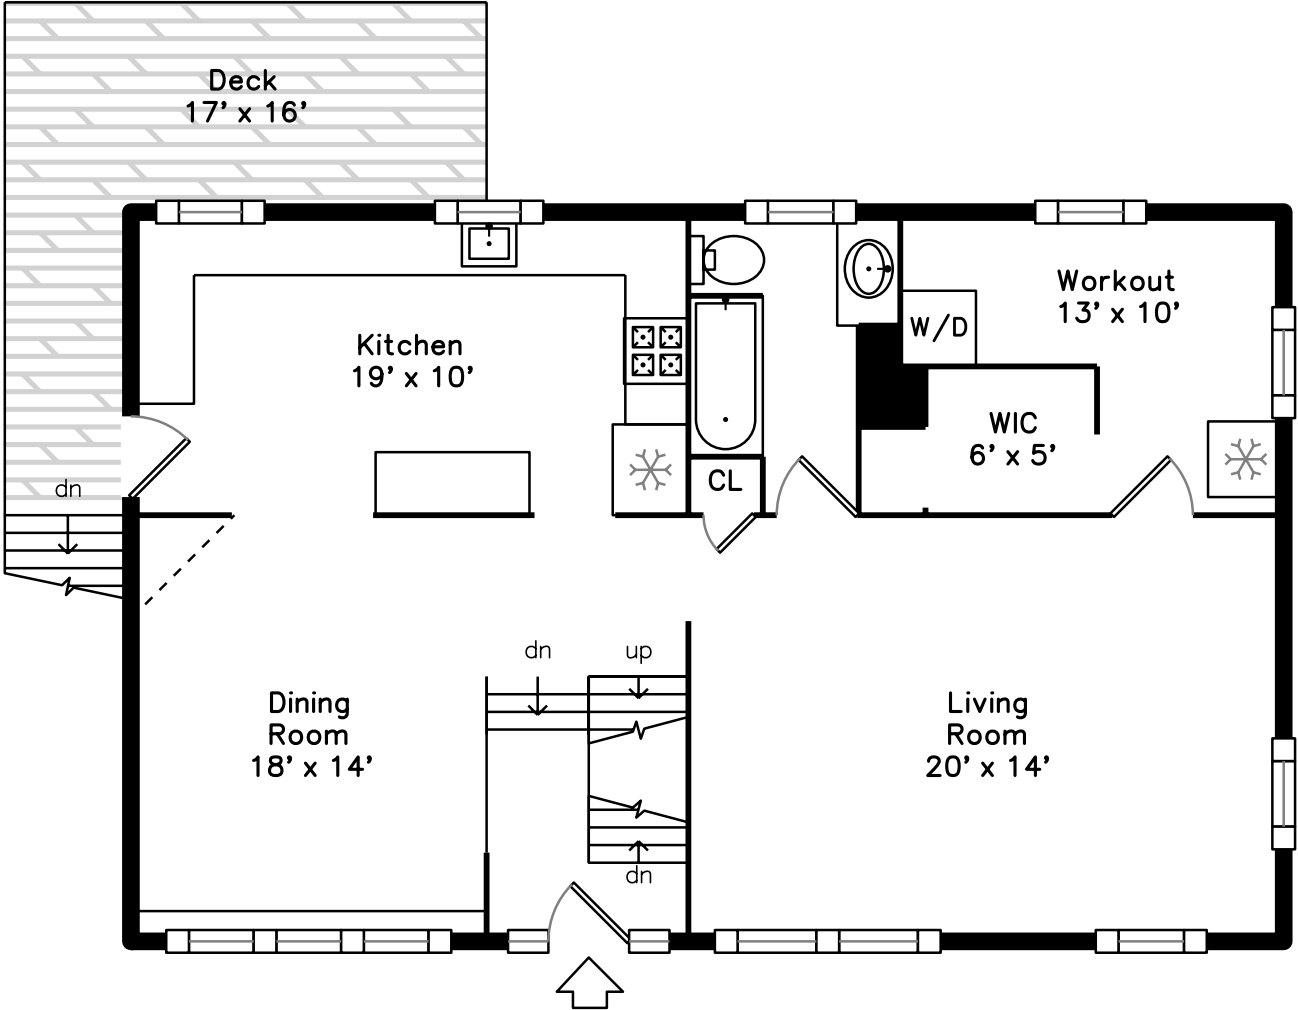

Upper

Main

Lower

64 Rio Vista Street
Billerica, MA 01862

PicturePlan by vis-home

Measurements may not be 100% accurate.
Floor plans are provided for convenience only.
Room sizes are not used to calculate area.

Upper

Main

Lower

Outside

Outside

Outside

Outside

Outside

Living Room

Living Room

Living Room

Living Room

Living Room

Dining Room

Dining Room

Dining Room

Bathroom

Bathroom

Deck

Deck

Main Bedroom

Main Bedroom

Main Bedroom

Main Bedroom