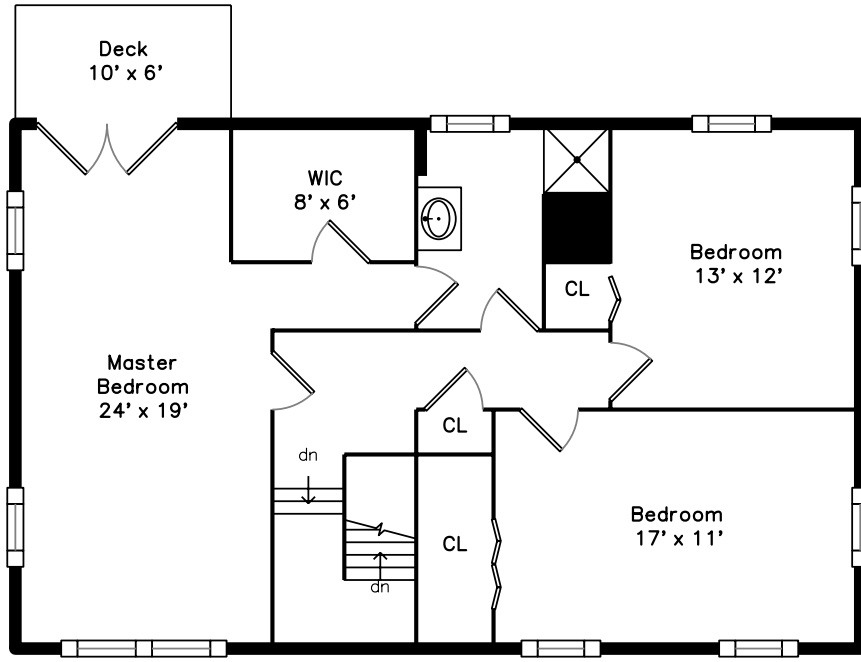

Upper

Main

Lower

64 Rio Vista Street
Billerica, MA 01862

PicturePlan by vis-home

Measurements may not be 100% accurate.
Floor plans are provided for convenience only.
Room sizes are not used to calculate area.

Upper

Main

Lower

Outside

Outside

Outside

Outside

Outside

Living Room

Living Room

Living Room

Living Room

Living Room

Dining Room

Dining Room

Dining Room

Bathroom

Bathroom

Deck

Deck

Main Bedroom

Main Bedroom

Main Bedroom

Main Bedroom