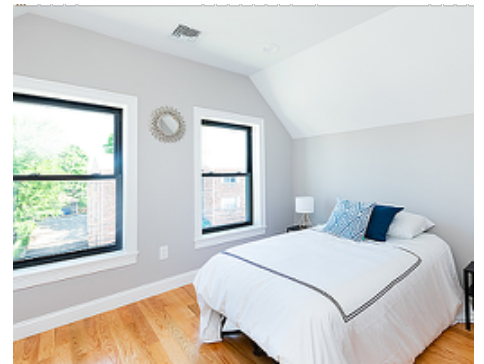

286 Summer Street #3 Somerville, MA 02144

Measurements may not be 100% accurate.
Floor plans are provided for convenience only.
Room sizes are not used to calculate area.

Building

Building

Building

Entry

Living Room

Living Room

Kitchen

Kitchen

Bedroom

Bedroom

Loft Room

Loft Room

Bathroom