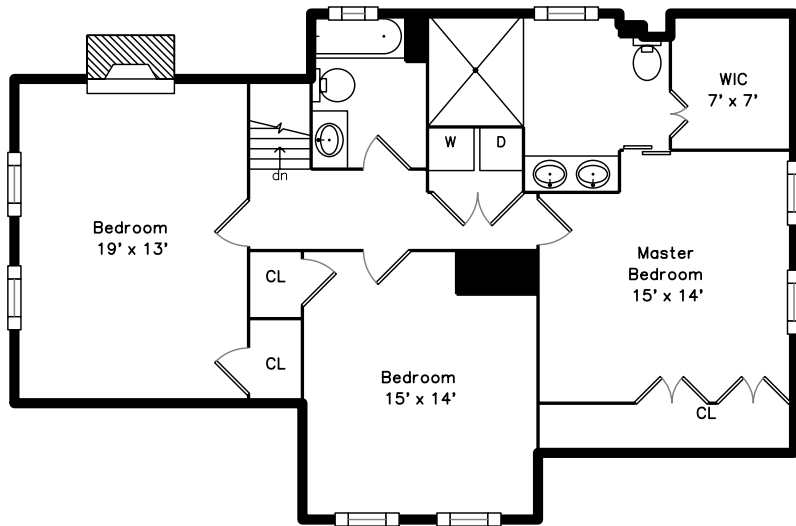

Upper

Main

87 Highland Road 2
Somerville, MA 02144

PicturePlan by  vis-home

Measurements may not be 100% accurate.
Floor plans are provided for convenience only.
Room sizes are not used to calculate area.

Living Room

Dining Room

Dining Room

Dining Room

Kitchen

Kitchen

Kitchen

Kitchen

Main Bedroom

Main Bedroom

Main Bedroom

Main Bedroom

Main Bathroom

Main Bathroom

Main Bathroom

Walkin Closet

Bathroom