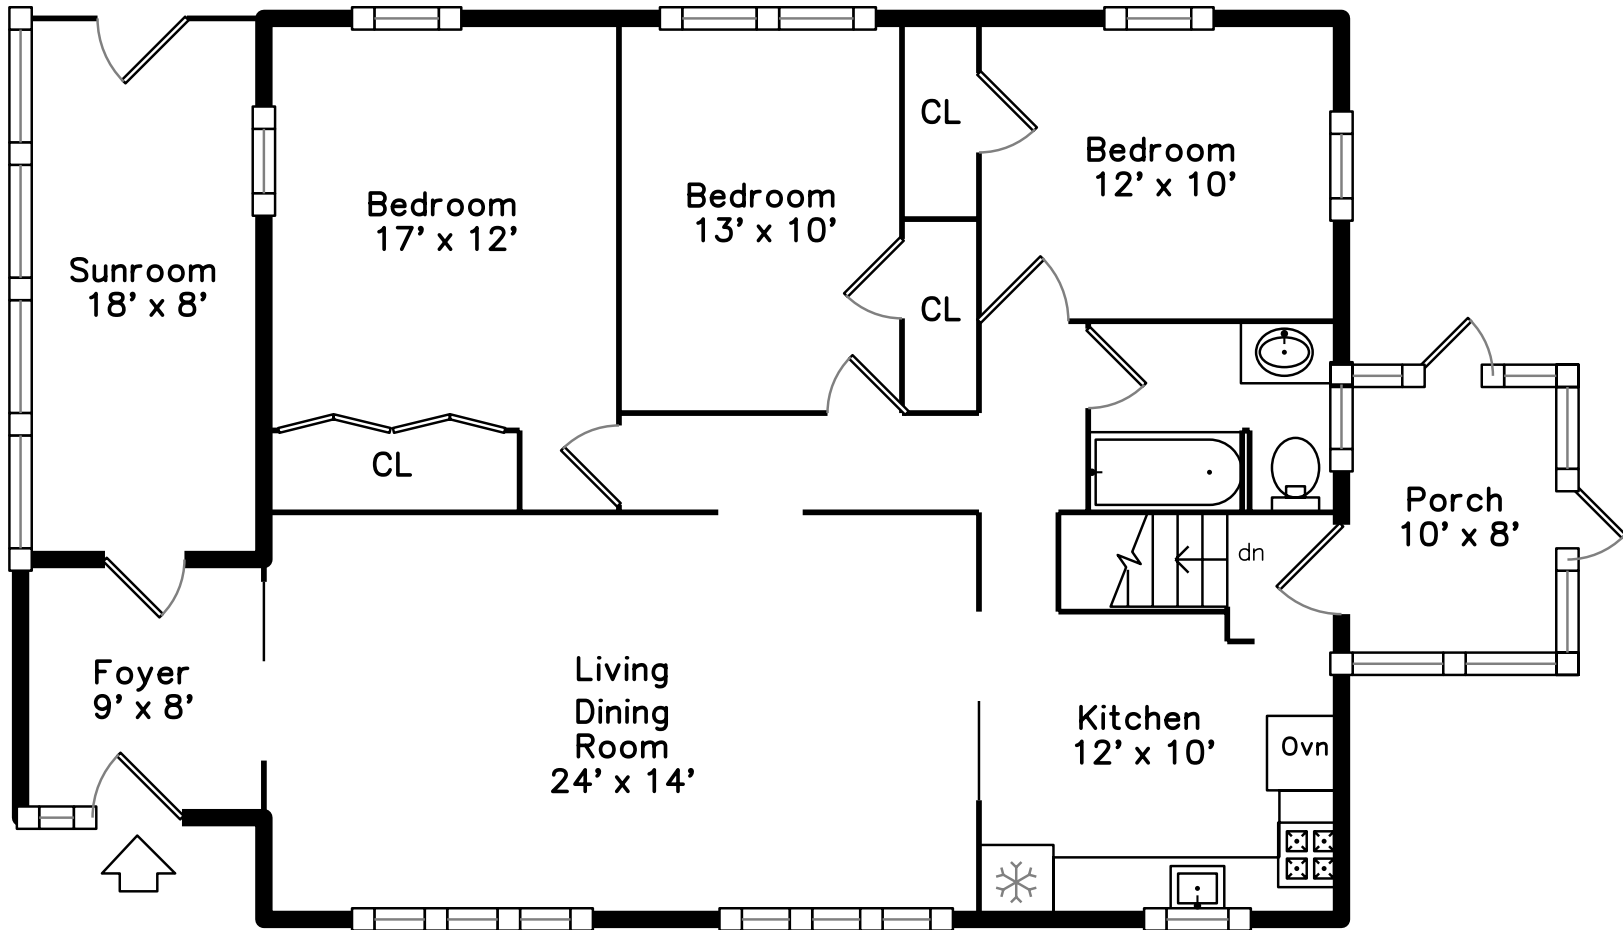

### Basement

33 Mount Washington Street  
Everett, MA 02149

PicturePlan by  vis-home

Measurements may not be 100% accurate.  
Floor plans are provided for convenience only.  
Room sizes are not used to calculate area.

# Main

Foyer

Living Dining Room

Living Dining Room

Living Dining Room

Living Dining Room

Living Dining Room

Kitchen

Hall

Bedroom

Bedroom

Bathroom

Storage

Storage

Storage

Laundry

Garage