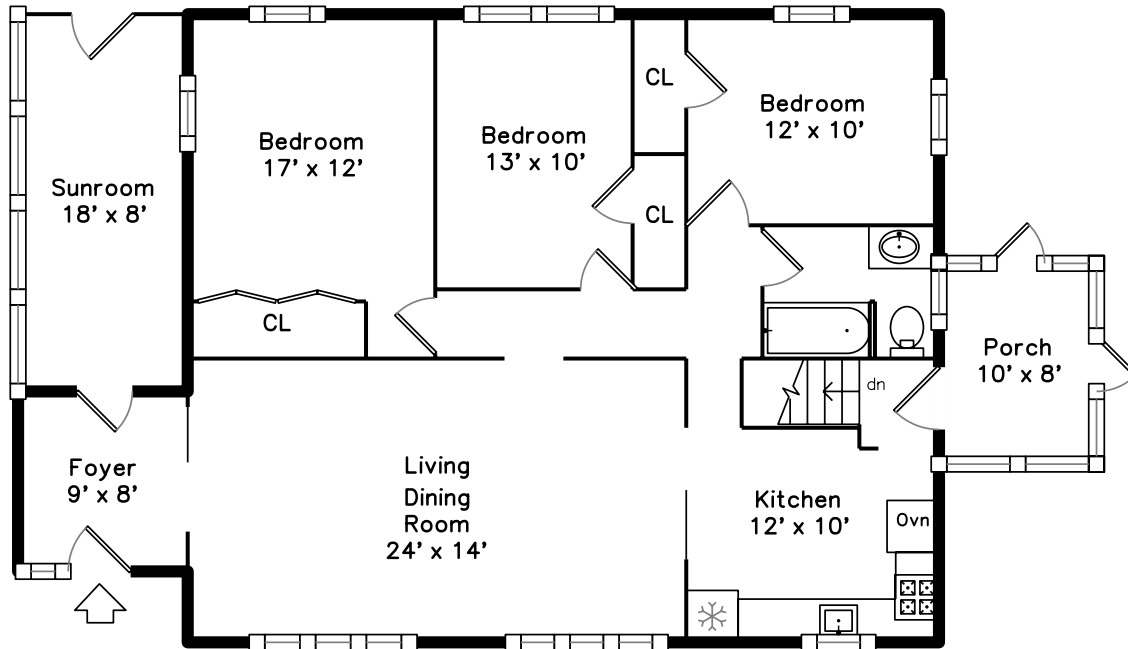

### Main

### Basement

33 Mount Washington Street  
Everett, MA 02149

PicturePlan by  vis-home

Measurements may not be 100% accurate.  
Floor plans are provided for convenience only.  
Room sizes are not used to calculate area.

Foyer

Living Dining Room

Living Dining Room

Living Dining Room

Living Dining Room

Living Dining Room

Kitchen

Hall

Bedroom

Bedroom

Bathroom

Storage

Storage

Storage

Laundry

Garage