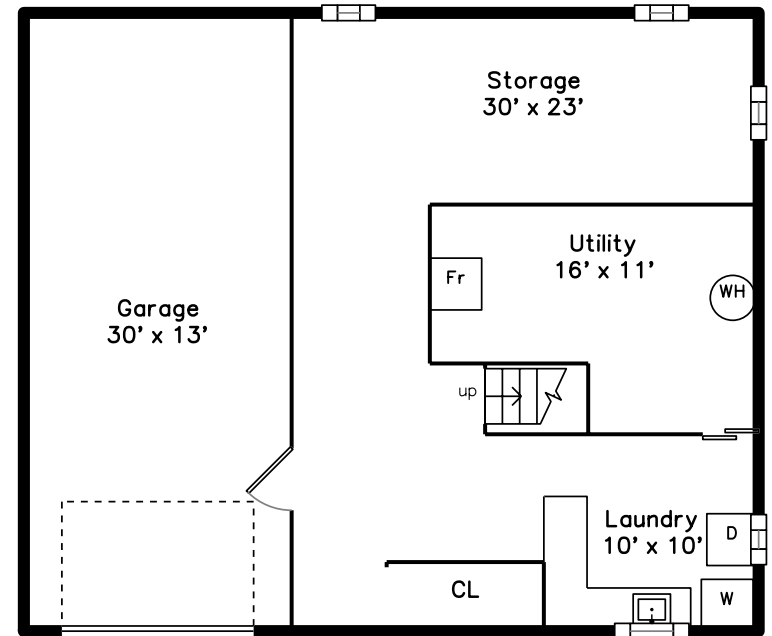

### Main

### Basement

33 Mount Washington Street  
Everett, MA 02149

PicturePlan by  vis-home

Measurements may not be 100% accurate.  
Floor plans are provided for convenience only.  
Room sizes are not used to calculate area.