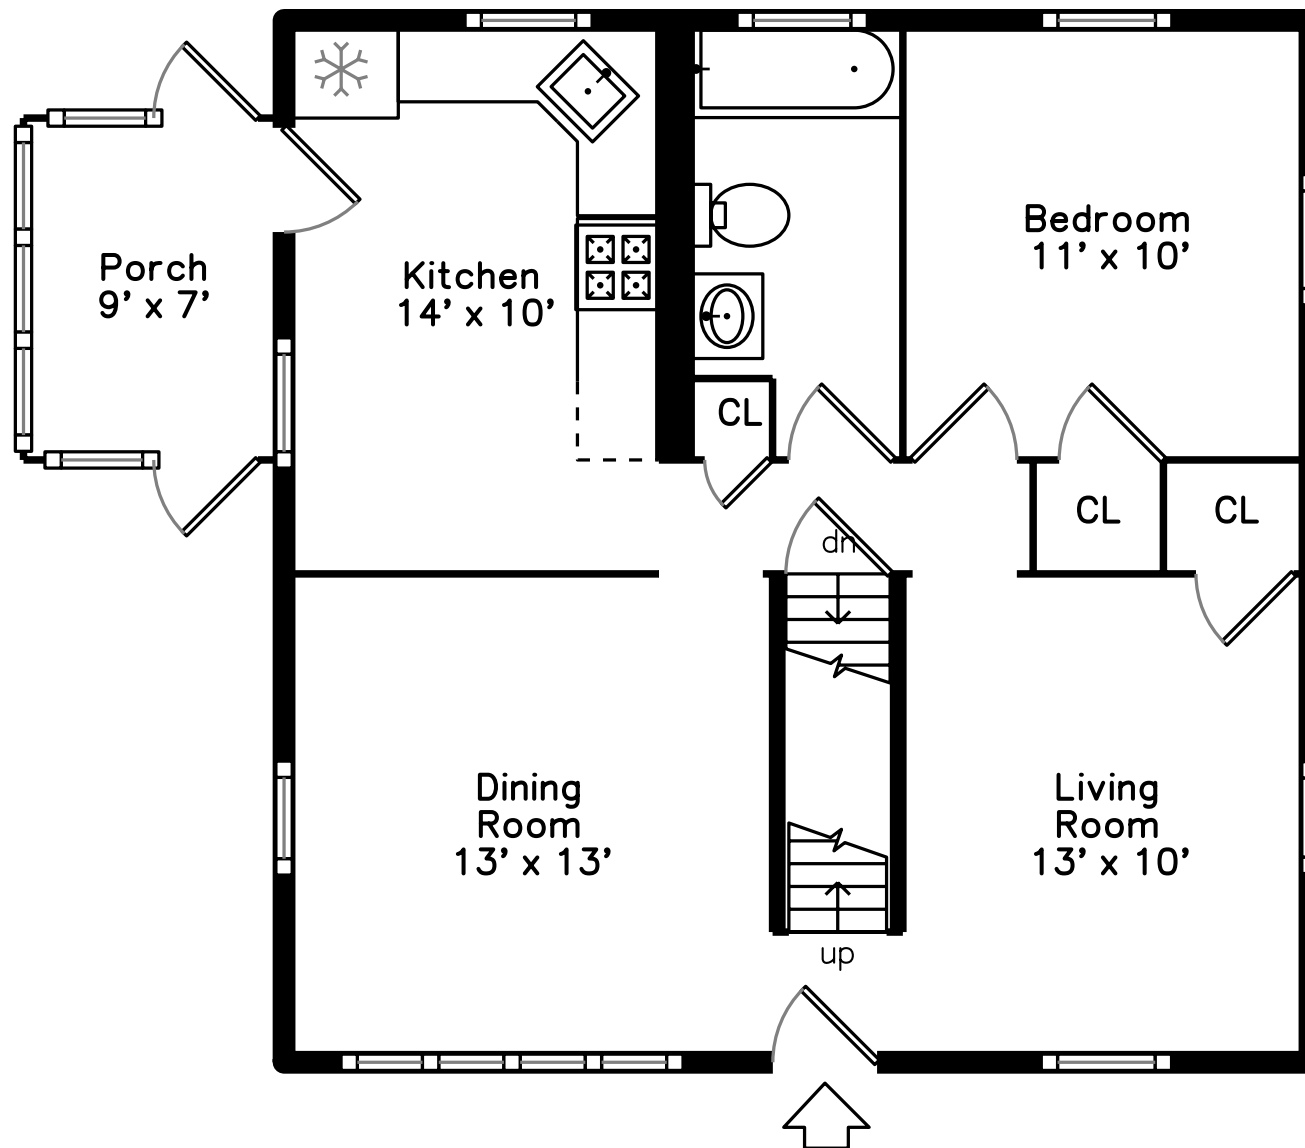

Upper

Main

41 Watervale Road
Medford, MA 02155

PicturePlan by  vis-home

Measurements may not be 100% accurate.
Floor plans are provided for convenience only.
Room sizes are not used to calculate area.

Upper

Main

Outside

Backyard

Backyard

Living Room

Living Room

Dining Room

Kitchen

Kitchen

Bedroom

Bathroom

Porch

Bedroom

Bedroom

Bedroom

Bedroom