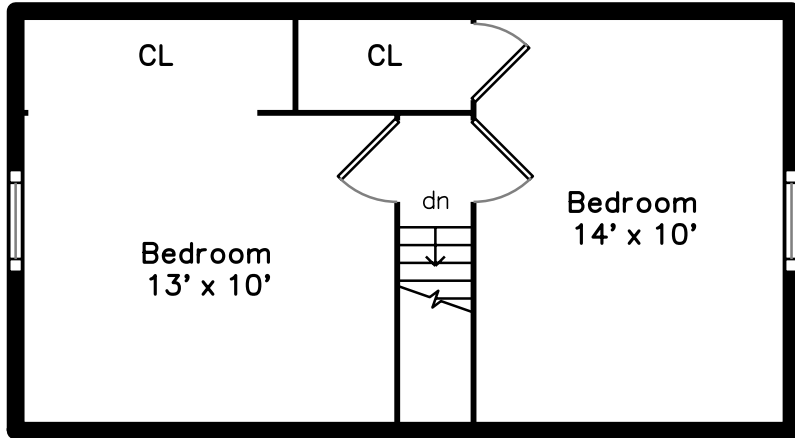

Upper

Main

41 Watervale Road
Medford, MA 02155

PicturePlan by  vis-home

Measurements may not be 100% accurate.
Floor plans are provided for convenience only.
Room sizes are not used to calculate area.

Upper

Main

Outside

Backyard

Backyard

Living Room

Living Room

Dining Room

Kitchen

Kitchen

Bedroom

Bathroom

Porch

Bedroom

Bedroom

Bedroom

Bedroom