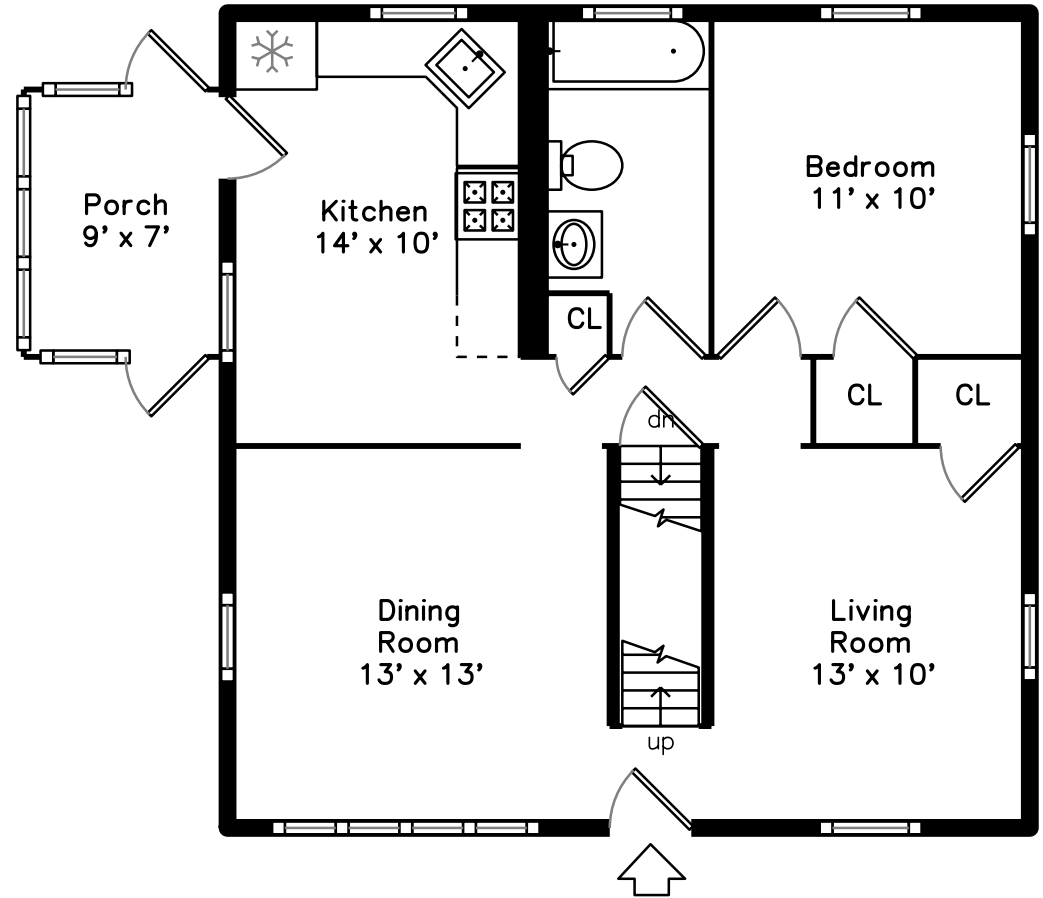

Upper

Main

41 Watervale Road
Medford, MA 02155

PicturePlan by  vis-home

Measurements may not be 100% accurate.
Floor plans are provided for convenience only.
Room sizes are not used to calculate area.

Upper

Main

Outside

Backyard

Backyard

Living Room

Living Room

Dining Room

Kitchen

Kitchen

Bedroom

Bathroom

Porch

Bedroom

Bedroom

Bedroom

Bedroom