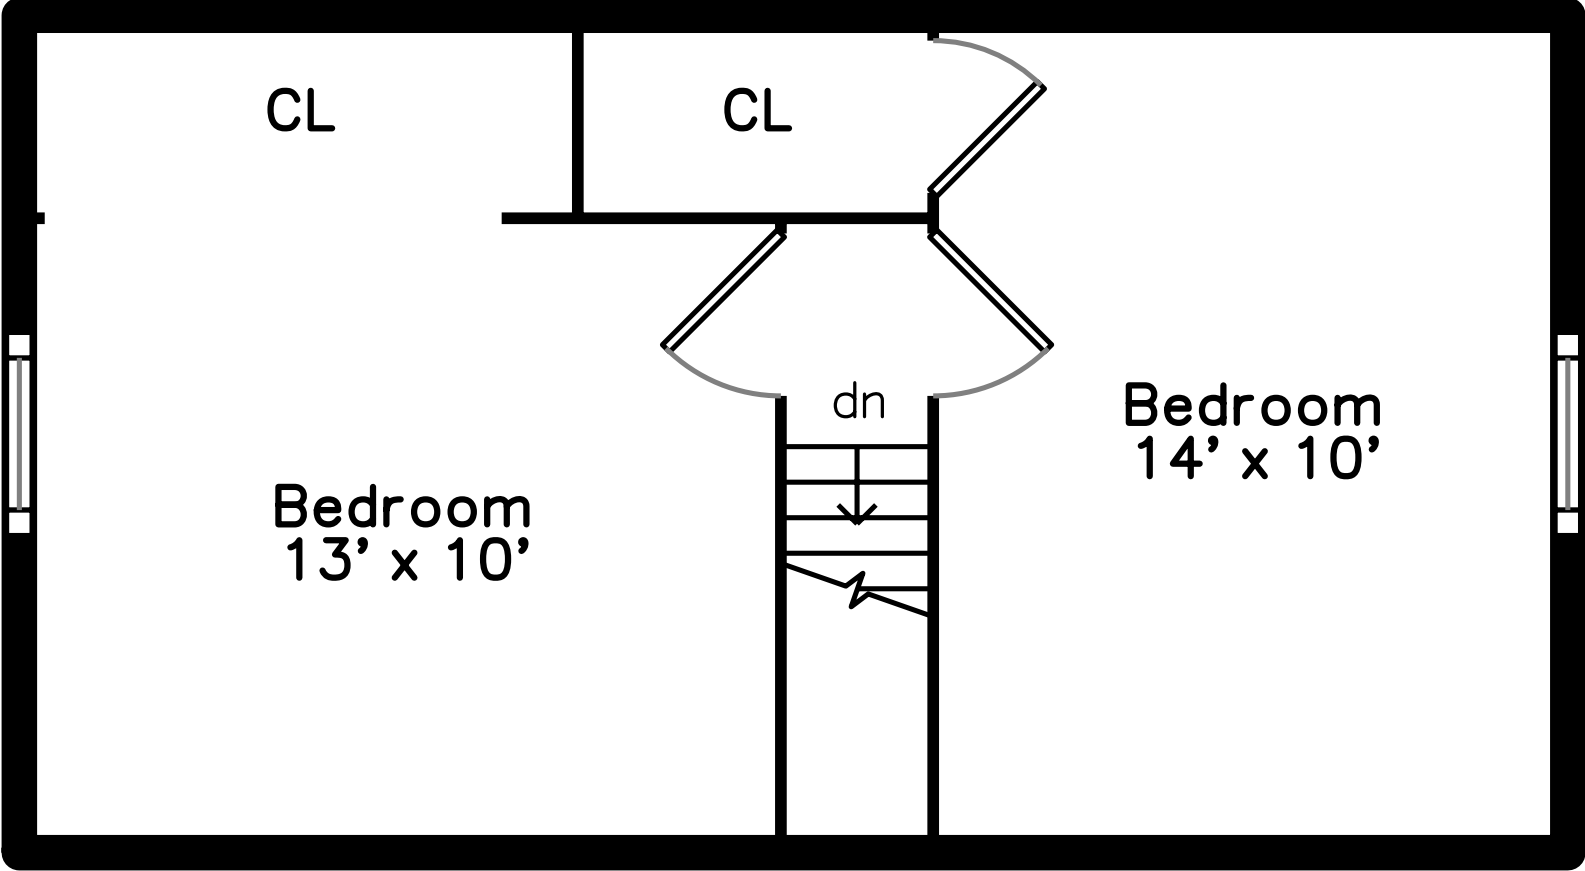

Upper

Main

41 Watervale Road
Medford, MA 02155

PicturePlan by  vis-home

Measurements may not be 100% accurate.
Floor plans are provided for convenience only.
Room sizes are not used to calculate area.

Upper

Main

Outside

Backyard

Backyard

Living Room

Living Room

Dining Room

Kitchen

Kitchen

Bedroom

Bathroom

Porch

Bedroom

Bedroom

Bedroom

Bedroom