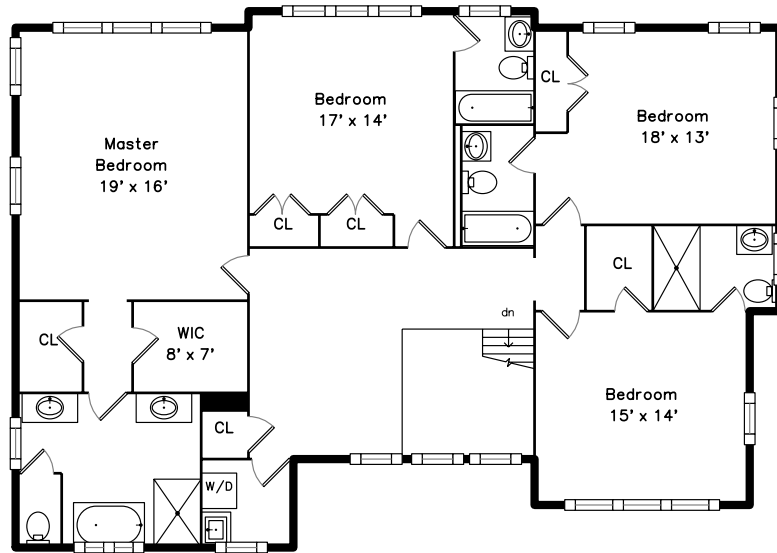

Upper

Lower

Main

84 North Street
Newton, MA 02459

PicturePlan by  vis-home

Measurements may not be 100% accurate.
Floor plans are provided for convenience only.
Room sizes are not used to calculate area.

Upper

Main

Lower

Outside

Outside

Outside

Back

Outside

Back

Office

Bathroom

Hall

Hall

Main Bedroom

Main Bedroom

Bedroom

Bedroom

Bedroom

Bedroom

Bedroom

Bedroom

Main Bathroom

Main Bathroom

Main Bathroom

Bathroom