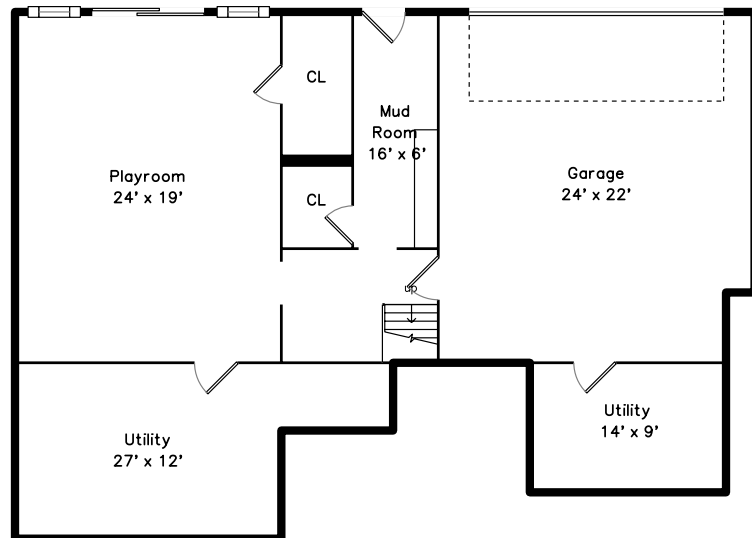

Upper

Lower

Main

84 North Street
Newton, MA 02459

PicturePlan by  vis-home

Measurements may not be 100% accurate.
Floor plans are provided for convenience only.
Room sizes are not used to calculate area.

Upper

Main

Lower

Outside

Outside

Outside

Back

Outside

Back

Dining Room

Kitchen

Kitchen

Kitchen

Family Room

Family Room

Office

Office

Office

Bathroom

Hall

Hall

Main Bedroom

Main Bedroom

Bedroom

Bedroom