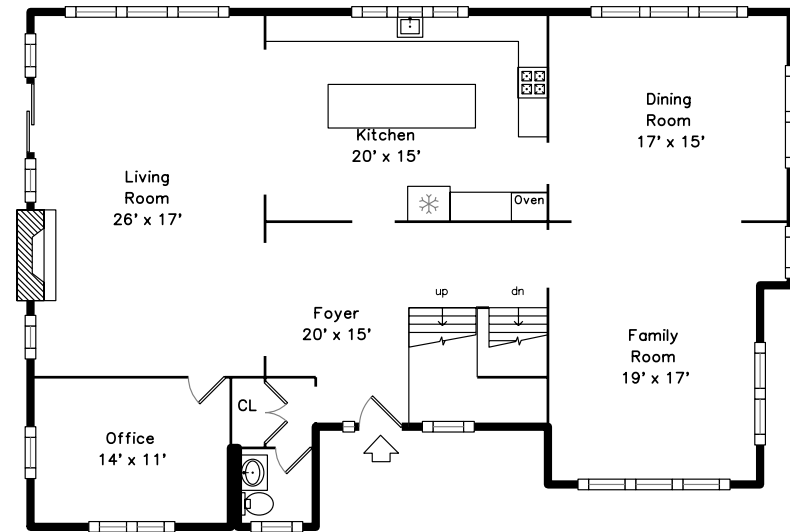

Upper

Lower

Main

84 North Street
Newton, MA 02459

PicturePlan by  vis-home

Measurements may not be 100% accurate.
Floor plans are provided for convenience only.
Room sizes are not used to calculate area.

Upper

Main

Lower

Outside

Outside

Outside

Back

Outside

Back

Dining Room

Kitchen

Kitchen

Kitchen

Family Room

Family Room

Office

Office

Office

Bathroom

Hall

Hall

Main Bedroom

Main Bedroom

Bedroom

Bedroom