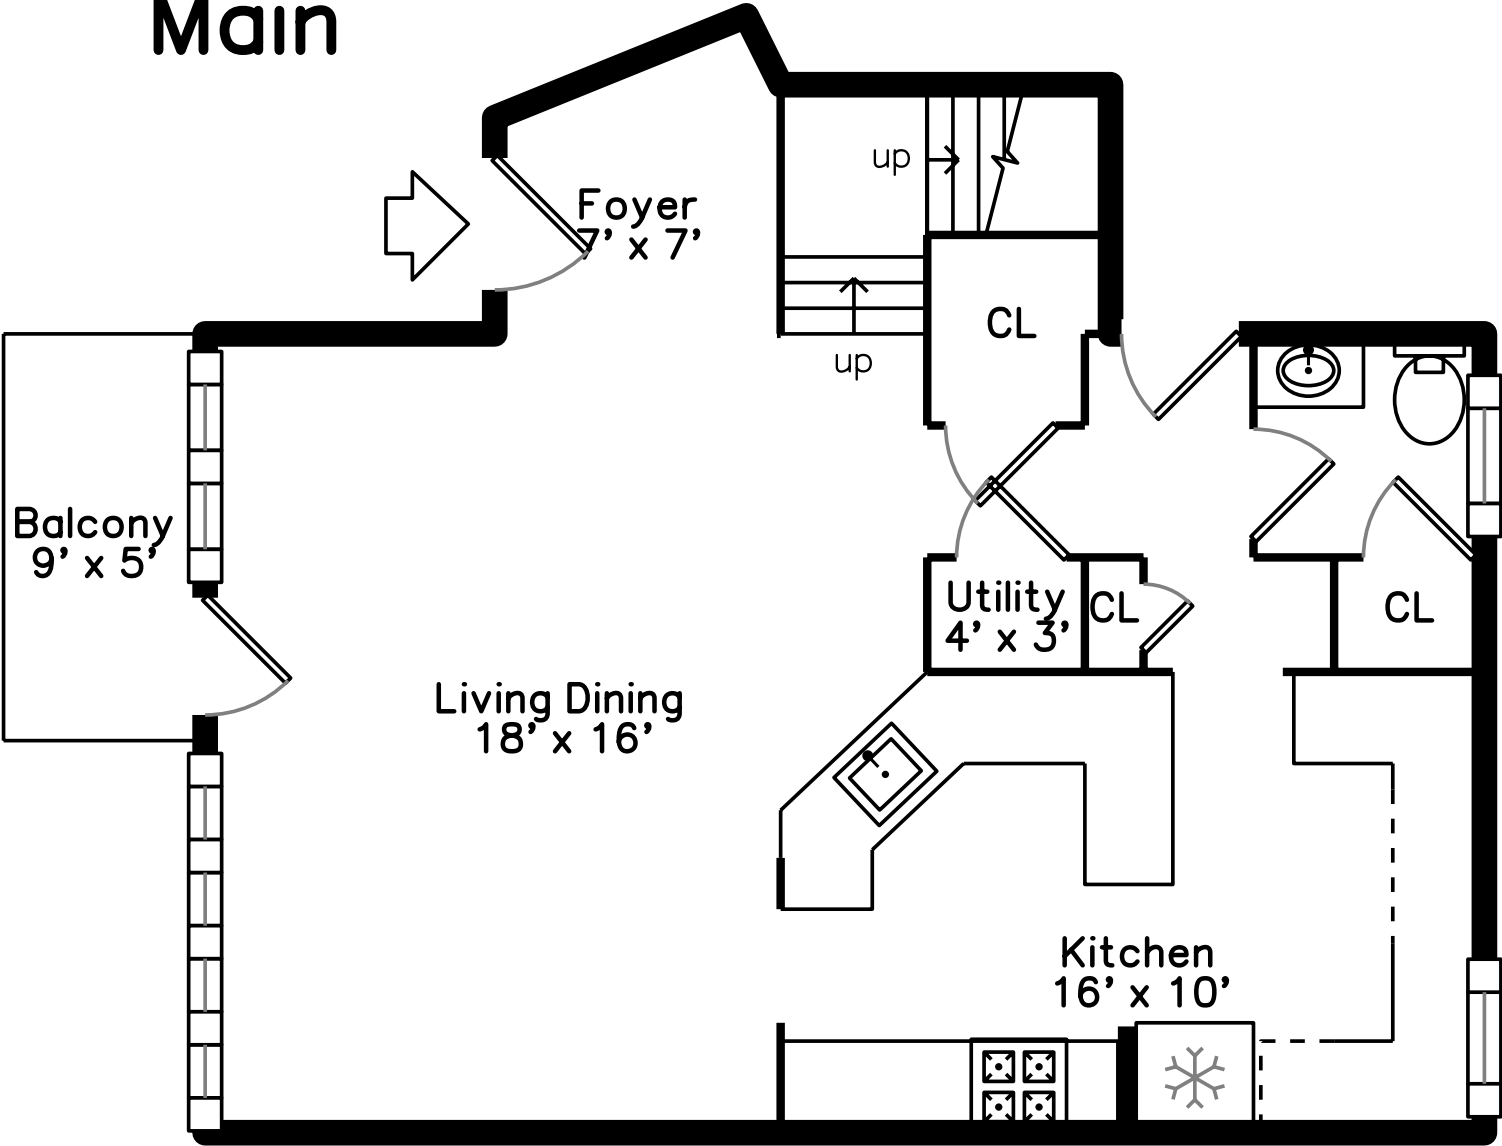

Upper

Main

432 Humphrey Street 21
Swampscott, MA 01907

PicturePlan by  vis-home

Measurements may not be 100% accurate.
Floor plans are provided for convenience only.
Room sizes are not used to calculate area.

Upper

Main

Entry

Balcony

Kitchen

Kitchen

Kitchen

Kitchen

Kitchen

Living Dining

Living Dining

Living Dining

Bathroom

Balcony

Balcony

Foyer

Main Bedroom

Main Bedroom

Main Bedroom

Main Bathroom

Outside

Outside

Entry

Outside