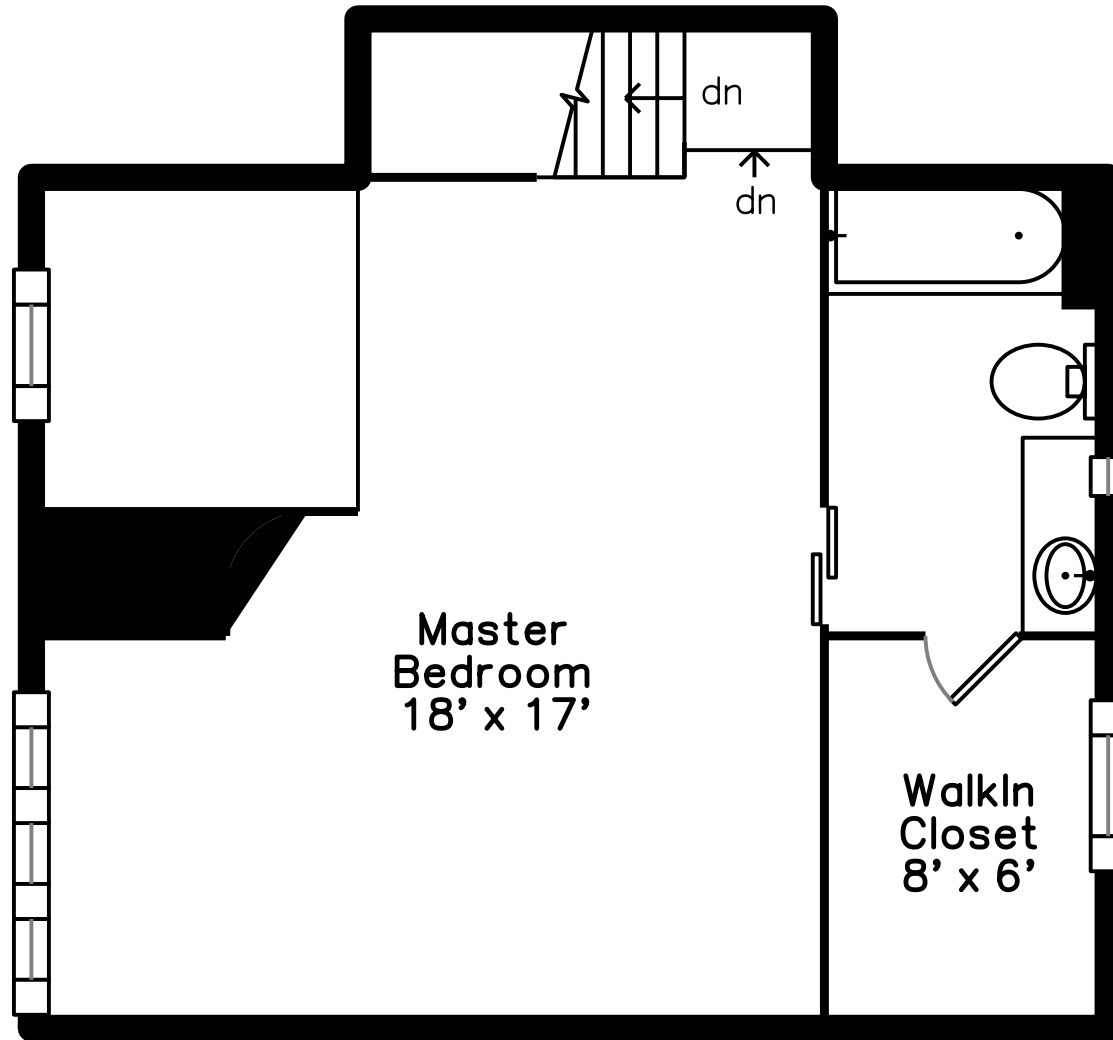

Upper

Main

432 Humphrey Street 21
Swampscott, MA 01907

PicturePlan by  vis-home

Measurements may not be 100% accurate.
Floor plans are provided for convenience only.
Room sizes are not used to calculate area.

Upper

Main

Entry

Balcony

Kitchen

Kitchen

Kitchen

Kitchen

Kitchen

Living Dining

Living Dining

Living Dining

Bathroom

Balcony

Balcony

Foyer

Main Bedroom

Main Bedroom

Main Bedroom

Main Bathroom

Outside

Outside

Entry

Outside