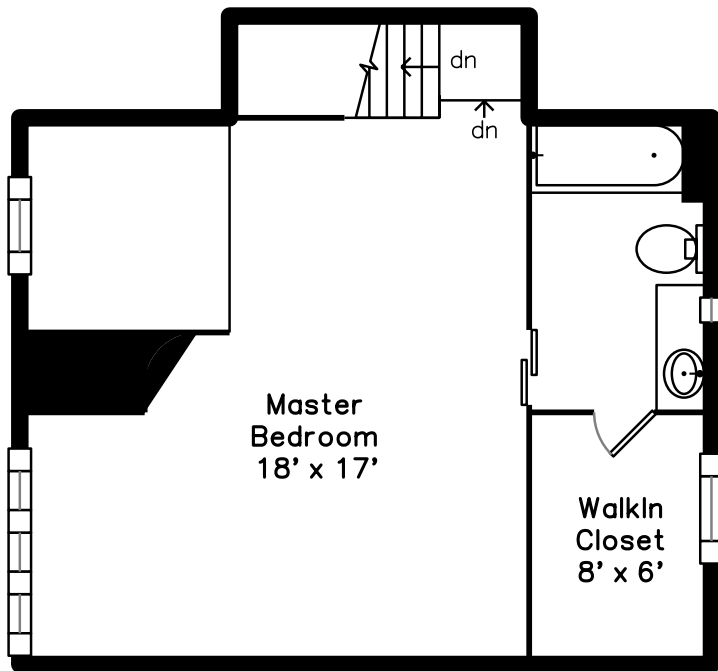

Upper

Main

432 Humphrey Street 21
Swampscott, MA 01907

PicturePlan by  vis-home

Measurements may not be 100% accurate.
Floor plans are provided for convenience only.
Room sizes are not used to calculate area.

Upper

Main

Entry

Balcony

Kitchen

Kitchen

Kitchen

Kitchen

Kitchen

Living Dining

Living Dining

Living Dining

Bathroom

Balcony

Balcony

Foyer

Main Bedroom

Main Bedroom

Main Bedroom

Main Bathroom

Outside

Outside

Entry

Outside