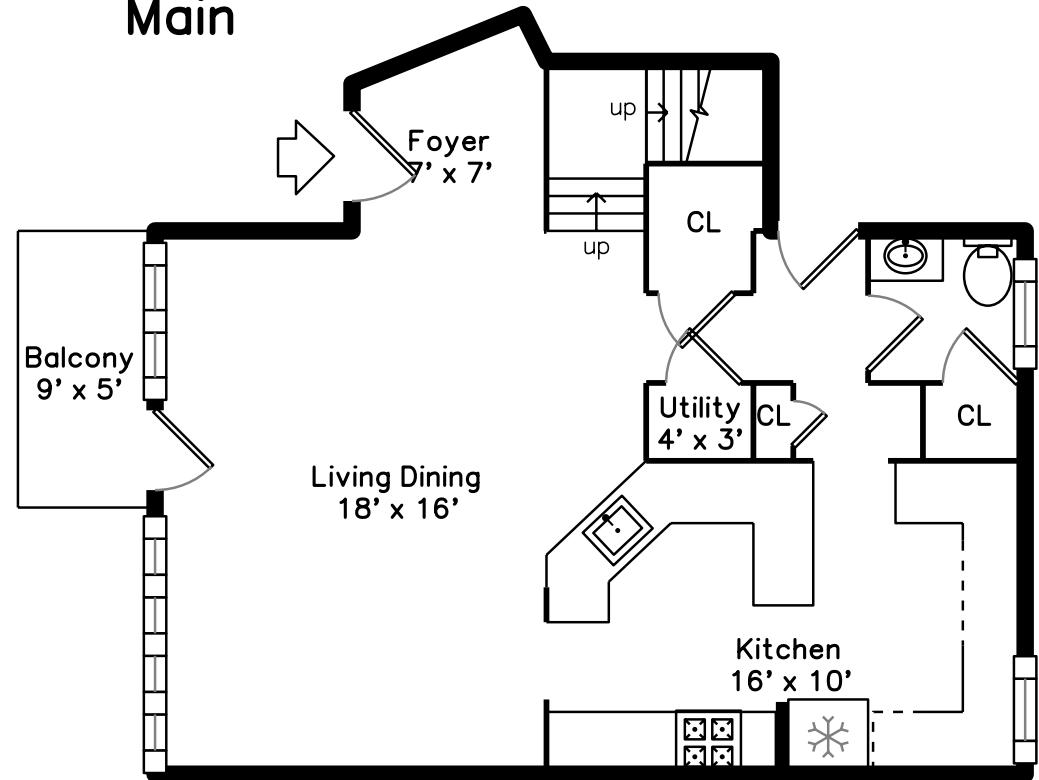

Upper

Main

432 Humphrey Street 21
Swampscott, MA 01907

PicturePlan by  vis-home

Measurements may not be 100% accurate.
Floor plans are provided for convenience only.
Room sizes are not used to calculate area.

Upper

Main

Entry

Balcony

Kitchen

Kitchen

Kitchen

Kitchen

Kitchen

Living Dining

Living Dining

Living Dining

Bathroom

Balcony

Balcony

Foyer

Main Bedroom

Main Bedroom

Main Bedroom

Main Bathroom

Outside

Outside

Entry

Outside