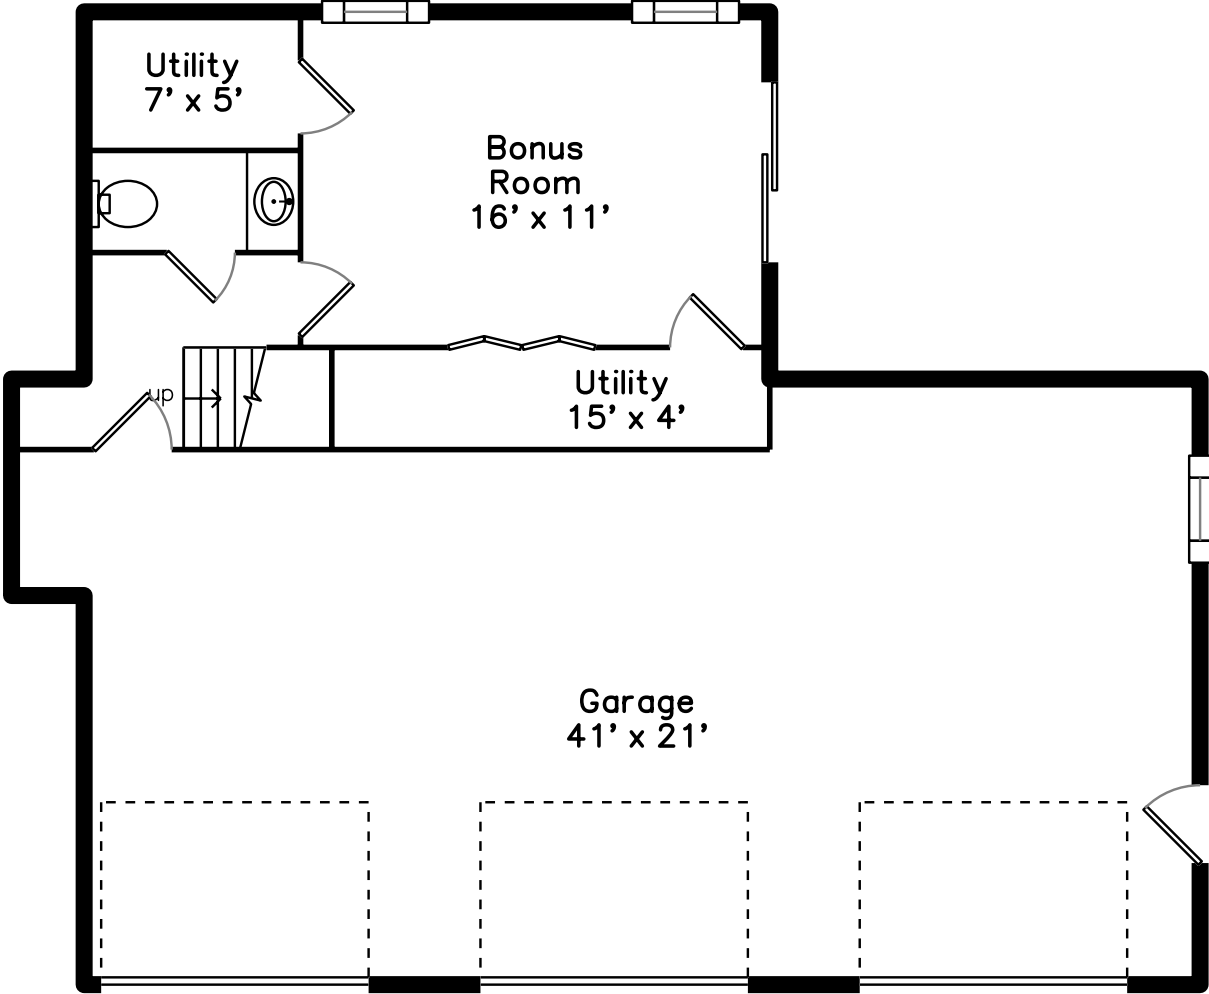

Upper

Main

Basement

149 Bridle Road
Billerica, MA 01821

PicturePlan by  vis-home

Measurements may not be 100% accurate.
Floor plans are provided for convenience only.
Room sizes are not used to calculate area.

Upper

Main

Basement

Outside

Outside

Back

Back

Living Room

Family Room

Family Room

Bathroom

Deck

Main Bedroom

Main Bedroom

Bedroom

Bedroom

Main Bathroom

Main Bathroom

Bathroom

Bonus Room