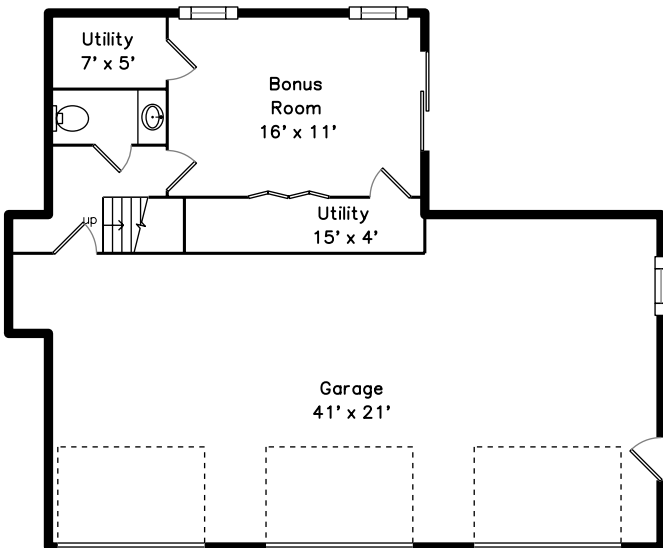

Upper

Main

Basement

149 Bridle Road
Billerica, MA 01821

PicturePlan by  vis-home

Measurements may not be 100% accurate.
Floor plans are provided for convenience only.
Room sizes are not used to calculate area.

Upper

Main

Basement

Outside

Outside

Back

Back

Living Room

Family Room

Family Room

Bathroom

Deck

Main Bedroom

Main Bedroom

Bedroom

Bedroom

Main Bathroom

Main Bathroom

Bathroom

Bonus Room