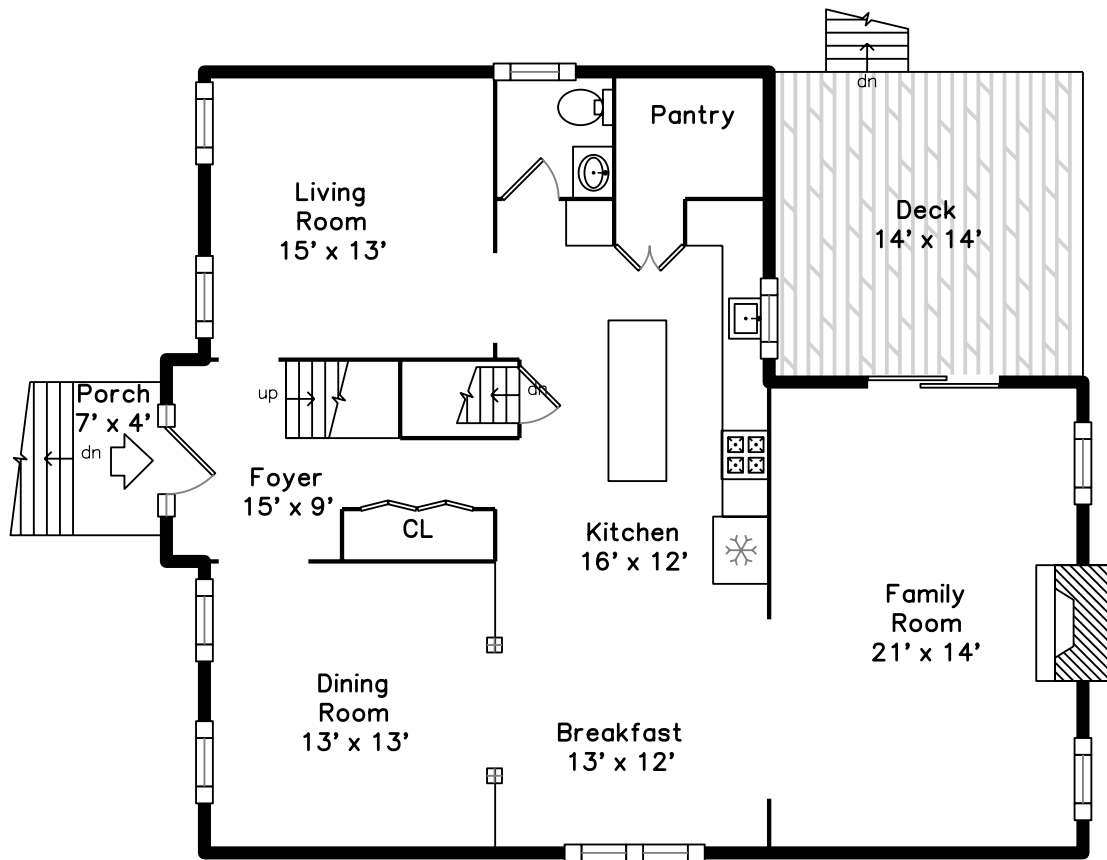

Upper

Main

Basement

149 Bridle Road
Billerica, MA 01821

PicturePlan by  vis-home

Measurements may not be 100% accurate.
Floor plans are provided for convenience only.
Room sizes are not used to calculate area.

Upper

Main

Basement

Outside

Outside

Back

Back

Living Room

Dining Room

Dining Room

Kitchen

Kitchen

Kitchen

Kitchen

Kitchen

Pantry

Family Room

Family Room

Bathroom

Deck

Main Bedroom

Main Bedroom

Bedroom

Bedroom