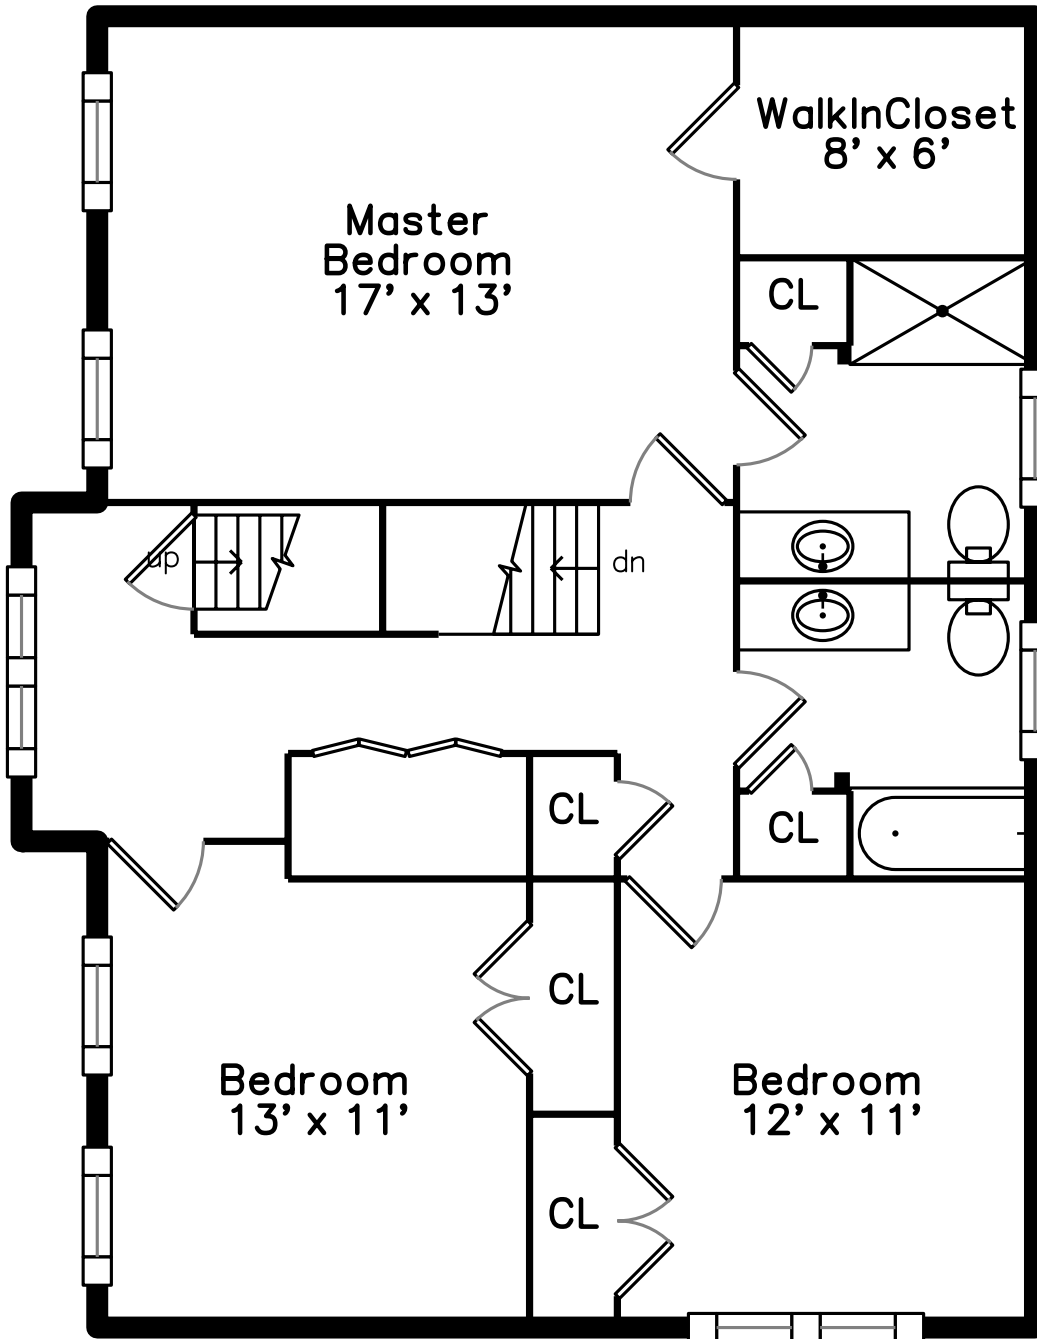

Upper

Main

Basement

149 Bridle Road
Billerica, MA 01821

PicturePlan by  vis-home

Measurements may not be 100% accurate.
Floor plans are provided for convenience only.
Room sizes are not used to calculate area.

Upper

Main

Basement

Outside

Outside

Back

Back

Living Room

Family Room

Family Room

Bathroom

Deck

Main Bedroom

Main Bedroom

Bedroom

Bedroom

Main Bathroom

Main Bathroom

Bathroom

Bonus Room