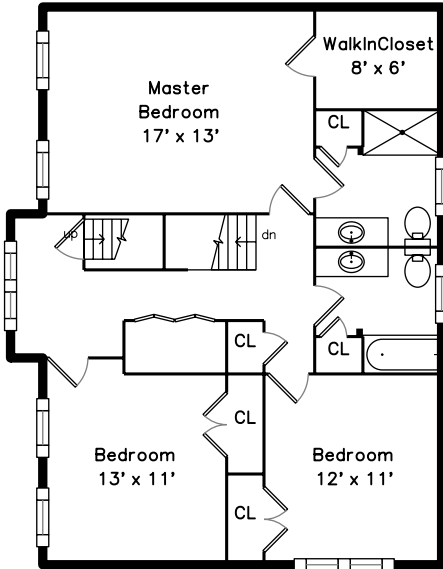

Upper

Main

Basement

149 Bridle Road
Billerica, MA 01821

PicturePlan by  vis-home

Measurements may not be 100% accurate.
Floor plans are provided for convenience only.
Room sizes are not used to calculate area.

Upper

Main

Basement

Outside

Outside

Back

Back

Living Room

Family Room

Family Room

Bathroom

Deck

Main Bedroom

Main Bedroom

Bedroom

Bedroom

Main Bathroom

Main Bathroom

Bathroom

Bonus Room