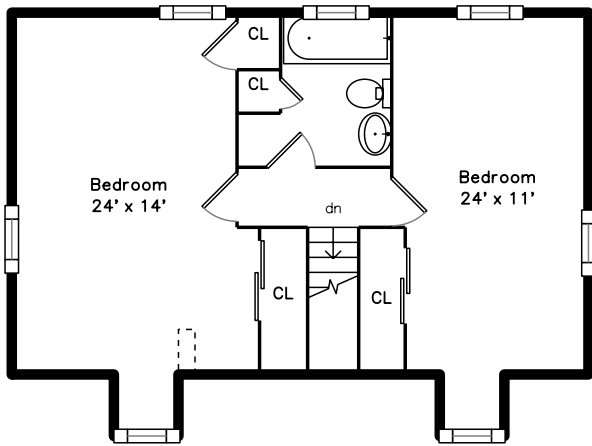

Upper

Main

Lower

59 Udine Street
Arlington, MA 02476

PicturePlan by  vis-home
Measurements may not be 100% accurate.
Floor plans are provided for convenience only.
Room sizes are not used to calculate area.

Upper

Main

Lower

Outside

Outside

Outside

Living Room

Living Room

Dining Room

Kitchen

Kitchen

Bedroom

Bathroom

Bedroom

Bedroom

Bathroom

Family Room

Family Room