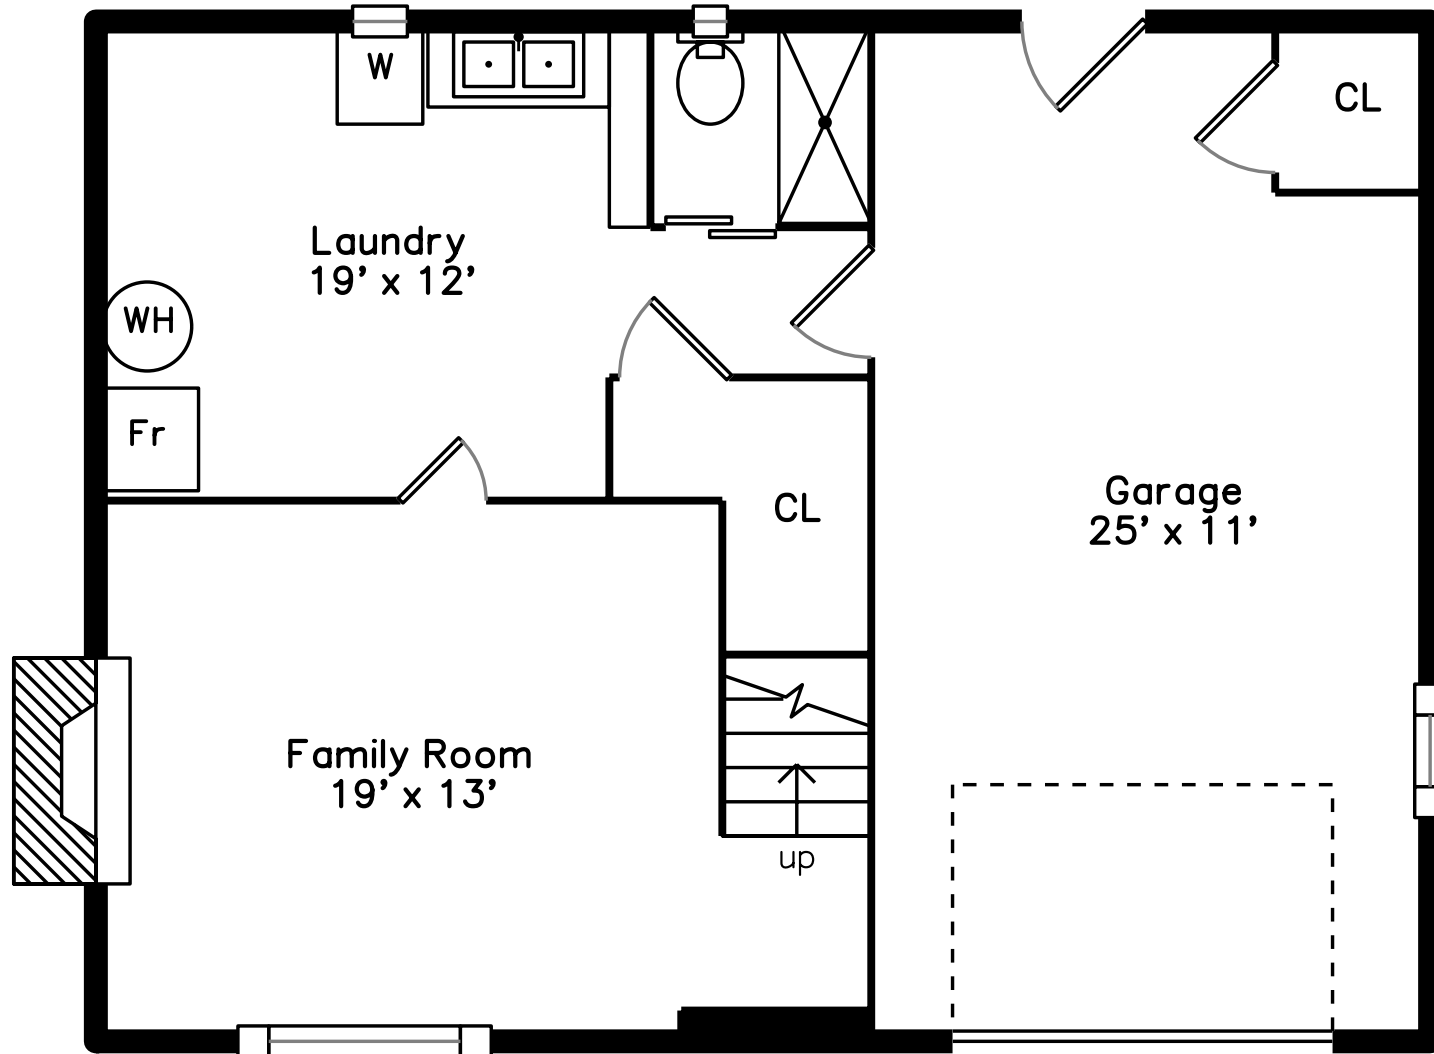

Upper

Main

Lower

59 Udine Street
Arlington, MA 02476

PicturePlan by  vis-home
Measurements may not be 100% accurate.
Floor plans are provided for convenience only.
Room sizes are not used to calculate area.

Upper

Main

Lower

Outside

Outside

Outside

Living Room

Living Room

Dining Room

Kitchen

Kitchen

Bedroom

Bathroom

Bedroom

Bedroom

Bathroom

Family Room

Family Room