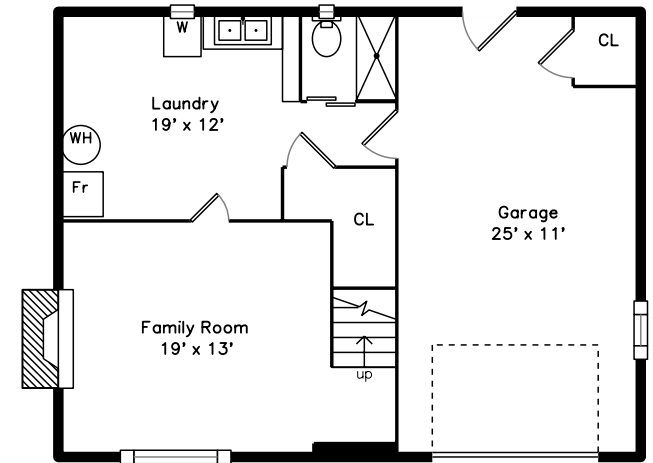

Upper

Main

Lower

59 Udine Street
Arlington, MA 02476

PicturePlan by  vis-home
Measurements may not be 100% accurate.
Floor plans are provided for convenience only.
Room sizes are not used to calculate area.

Upper

Main

Lower

Outside

Outside

Outside

Living Room

Living Room

Dining Room

Kitchen

Kitchen

Bedroom

Bathroom

Bedroom

Bedroom

Bathroom

Family Room

Family Room