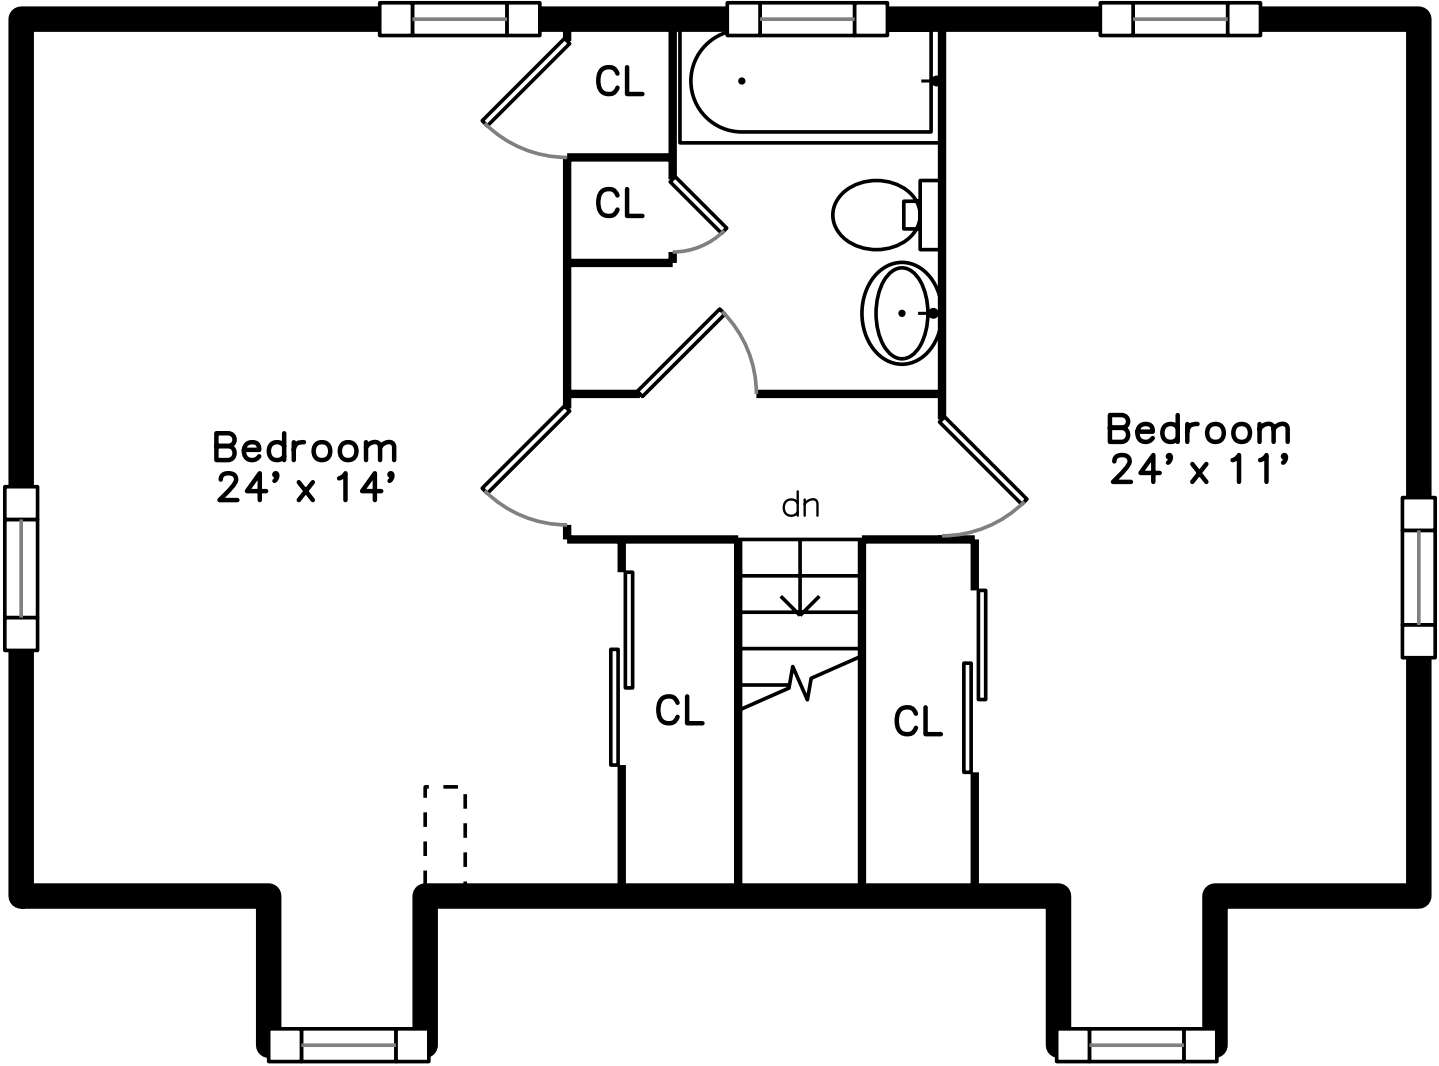

Upper

Main

Lower

59 Udine Street
Arlington, MA 02476

PicturePlan by  vis-home
Measurements may not be 100% accurate.
Floor plans are provided for convenience only.
Room sizes are not used to calculate area.

Upper

Main

Lower

Outside

Outside

Outside

Living Room

Living Room

Dining Room

Kitchen

Kitchen

Bedroom

Bathroom

Bedroom

Bedroom

Bathroom

Family Room

Family Room