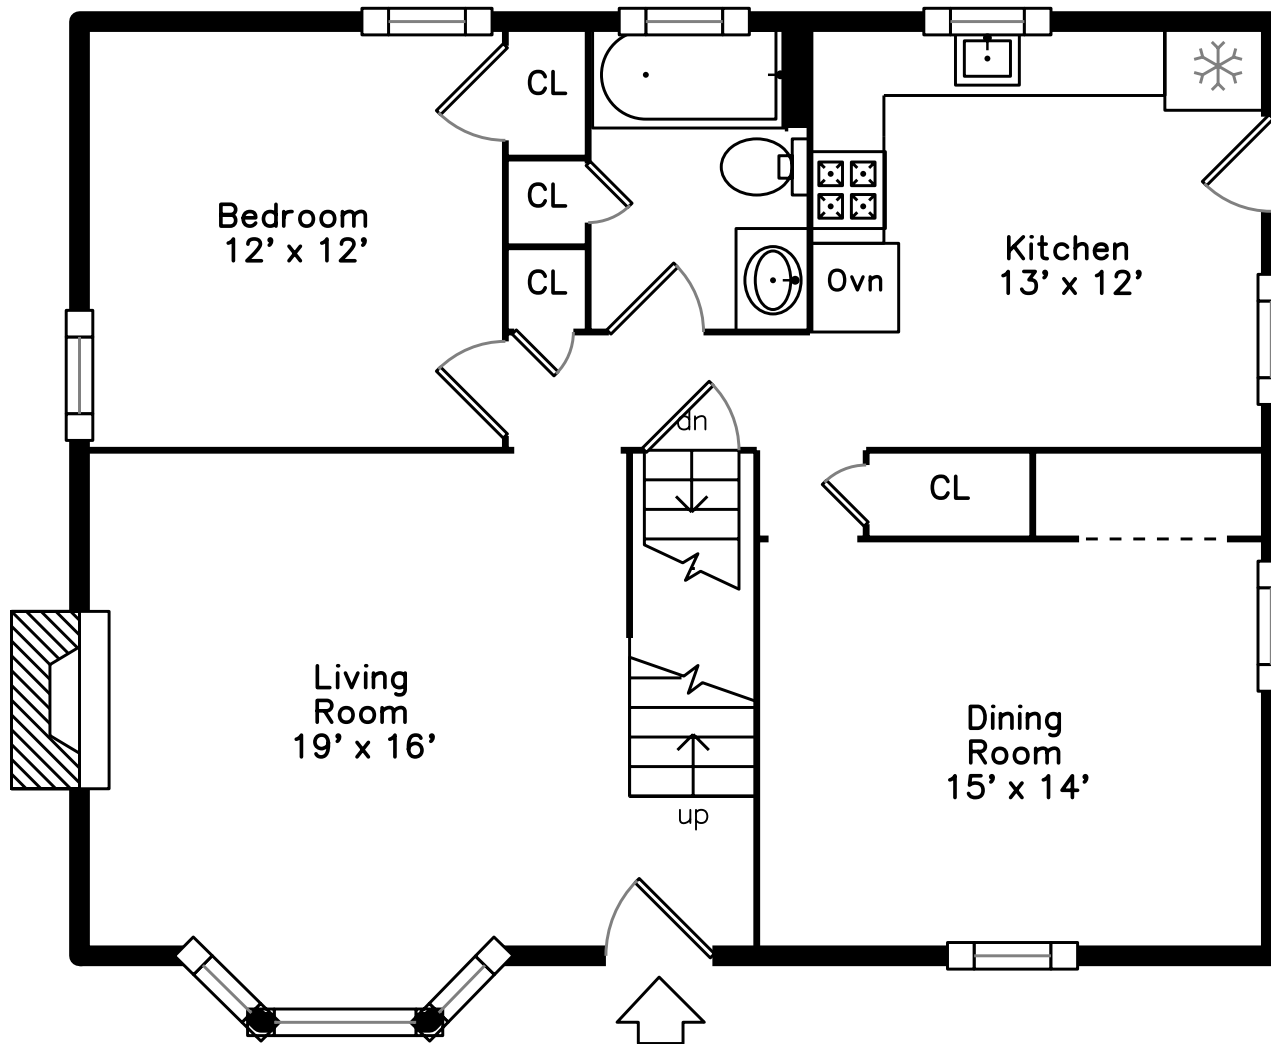

Upper

Main

Lower

59 Udine Street
Arlington, MA 02476

PicturePlan by  vis-home
Measurements may not be 100% accurate.
Floor plans are provided for convenience only.
Room sizes are not used to calculate area.

Upper

Main

Lower

Outside

Outside

Outside

Living Room

Living Room

Dining Room

Kitchen

Kitchen

Bedroom

Bathroom

Bedroom

Bedroom

Bathroom

Family Room

Family Room