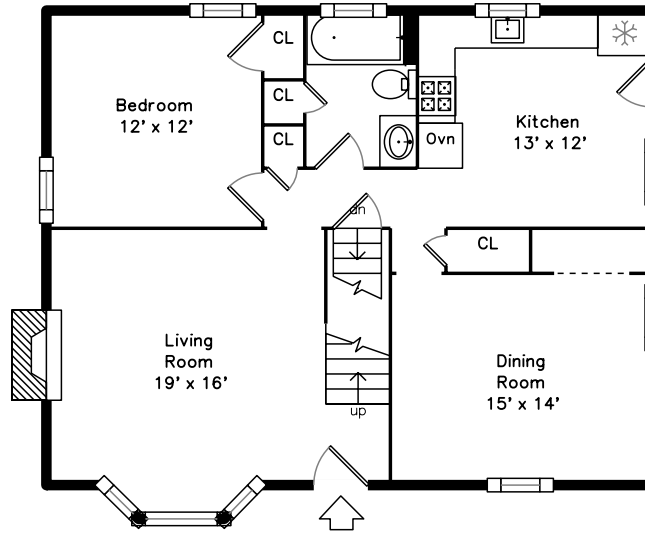

Upper

Main

Lower

59 Udine Street
Arlington, MA 02476

PicturePlan by  vis-home
Measurements may not be 100% accurate.
Floor plans are provided for convenience only.
Room sizes are not used to calculate area.

Upper

Main

Lower

Outside

Outside

Outside

Living Room

Living Room

Dining Room

Kitchen

Kitchen

Bedroom

Bathroom

Bedroom

Bedroom

Bathroom

Family Room

Family Room