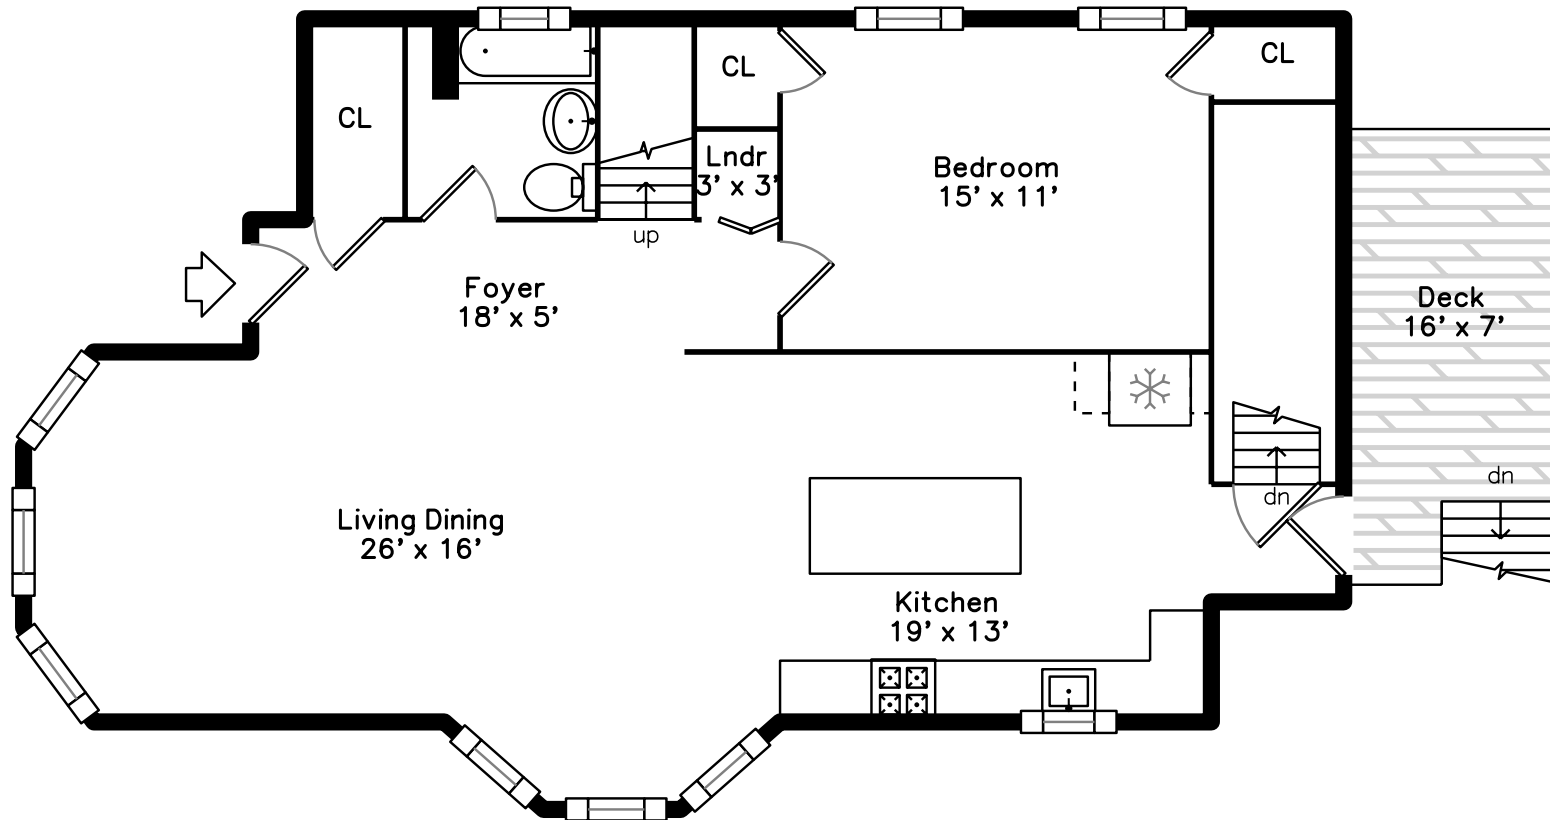

Upper

Lower

Main

17 Lexington Avenue 1
Somerville, MA 02144

PicturePlan by  vis-home

Measurements may not be 100% accurate.
Floor plans are provided for convenience only.
Room sizes are not used to calculate area.

Upper

Main

Lower

Outside

Outside

Outside

Back

Outside

Bedroom

Bathroom

Main Bedroom

Main Bathroom

Main Bathroom

Main Bedroom

Main Bedroom

Main Bedroom

Main Bathroom

Main Bathroom