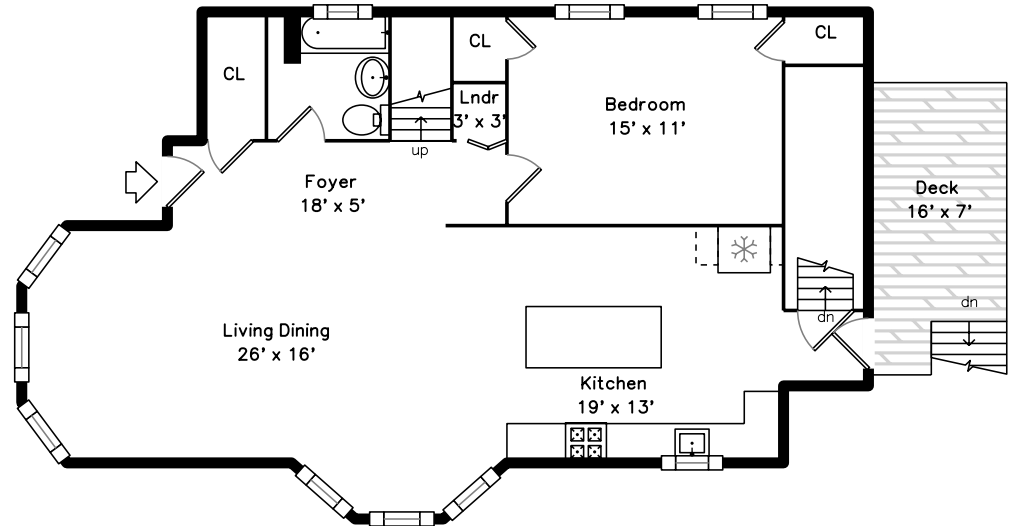

Upper

Lower

Main

17 Lexington Avenue 1
Somerville, MA 02144

PicturePlan by  vis-home

Measurements may not be 100% accurate.
Floor plans are provided for convenience only.
Room sizes are not used to calculate area.

Upper

Main

Lower

Outside

Outside

Outside

Back

Outside

Bedroom

Bathroom

Main Bedroom

Main Bathroom

Main Bathroom

Main Bedroom

Main Bedroom

Main Bedroom

Main Bathroom

Main Bathroom