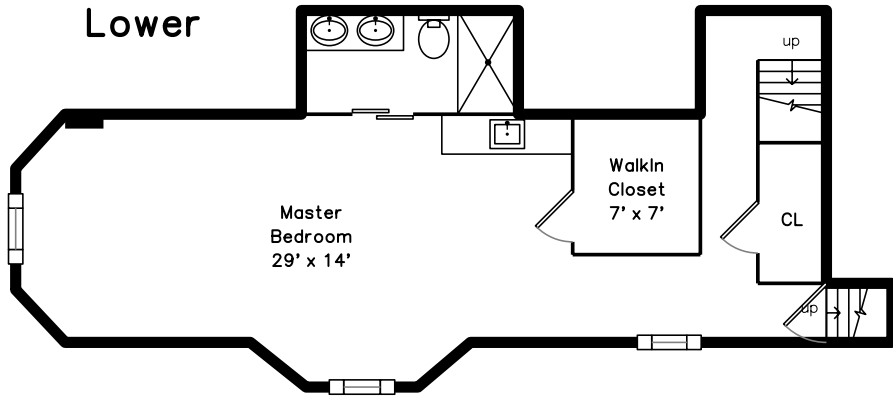

Upper

Lower

Main

17 Lexington Avenue 1
Somerville, MA 02144

PicturePlan by  vis-home

Measurements may not be 100% accurate.
Floor plans are provided for convenience only.
Room sizes are not used to calculate area.

Upper

Main

Lower

Outside

Outside

Outside

Back

Outside

Bedroom

Bathroom

Main Bedroom

Main Bathroom

Main Bathroom

Main Bedroom

Main Bedroom

Main Bedroom

Main Bathroom

Main Bathroom