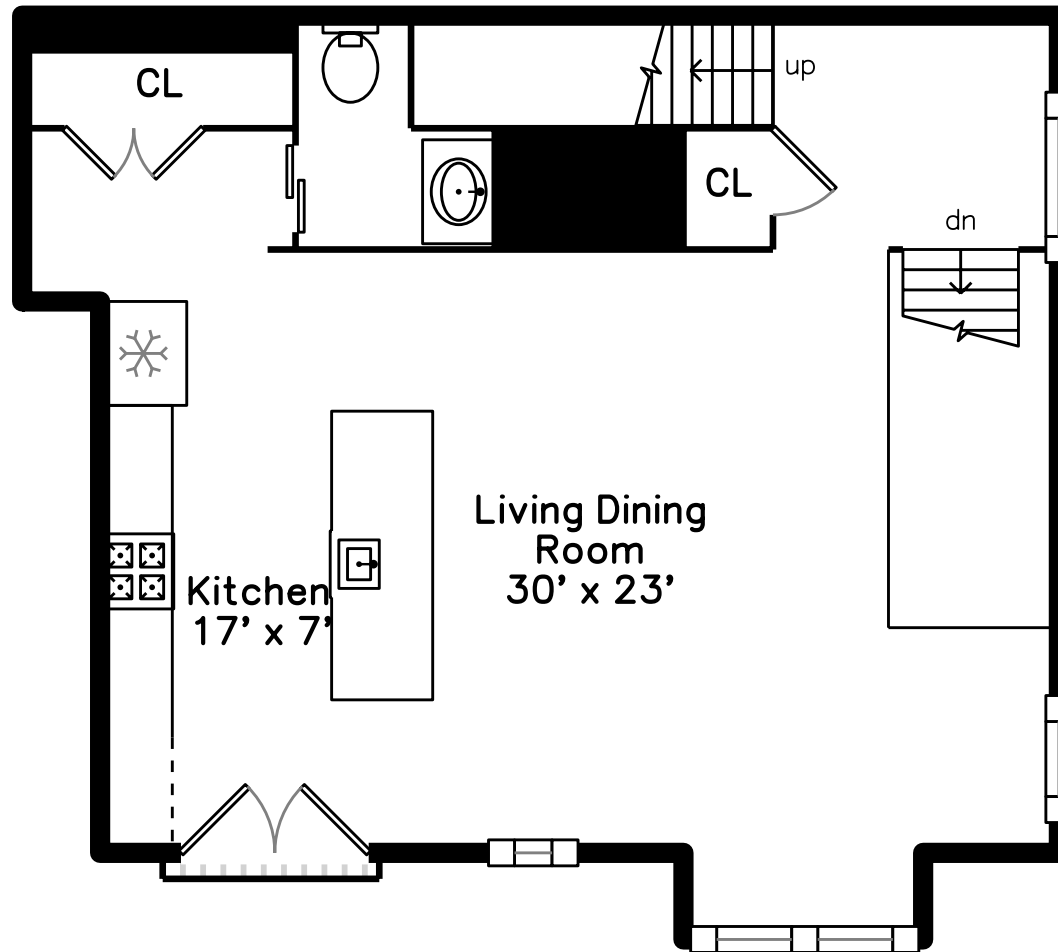

Top

Upper

Main

**35 Chickatawbut St #2
Boston, MA 02122**

PicturePlan by  vis-home

Measurements may not be 100% accurate.
Floor plans are provided for convenience only.
Room sizes are not used to calculate area.

Top

Upper

Main

Building

Living Dining

Living Dining

Living Dining

Living Dining

Living Dining

Living Dining Room

Living Dining

Living Dining

Bathroom

Bathroom

Bedroom

Bedroom

Bedroom

Bedroom

Bedroom

Bedroom

Bedroom

Bathroom

Bathroom

Bathroom