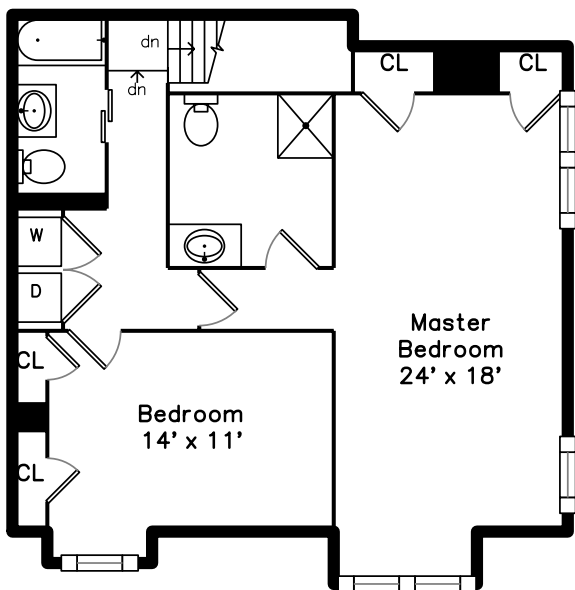

Top

Upper

Main

**35 Chickatawbut St #2
Boston, MA 02122**

PicturePlan by  vis-home

Measurements may not be 100% accurate.
Floor plans are provided for convenience only.
Room sizes are not used to calculate area.

Top

Upper

Main

Building

Living Dining

Living Dining

Living Dining

Living Dining

Living Dining

Living Dining Room

Living Dining

Living Dining

Bathroom

Bathroom

Bedroom

Bedroom

Bedroom

Bedroom

Bedroom

Bedroom

Bedroom

Bathroom

Bathroom

Bathroom