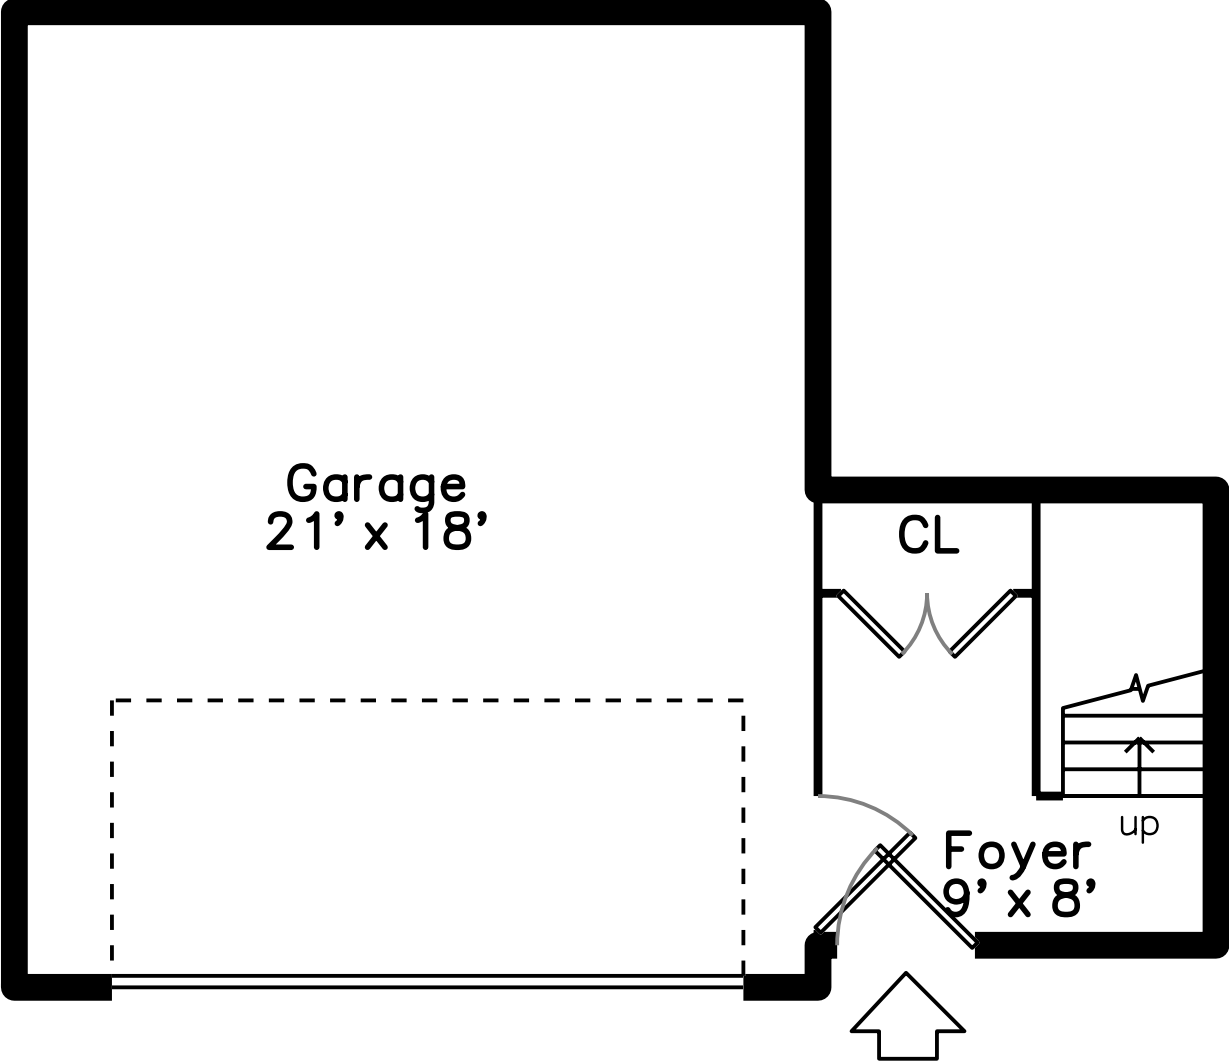

Top

Upper

Main

**35 Chickatawbut St #2
Boston, MA 02122**

PicturePlan by  vis-home

Measurements may not be 100% accurate.
Floor plans are provided for convenience only.
Room sizes are not used to calculate area.

Top

Upper

Main

Building

Living Dining

Living Dining

Living Dining

Living Dining

Living Dining

Living Dining Room

Living Dining

Living Dining

Bathroom

Bathroom

Bedroom

Bedroom