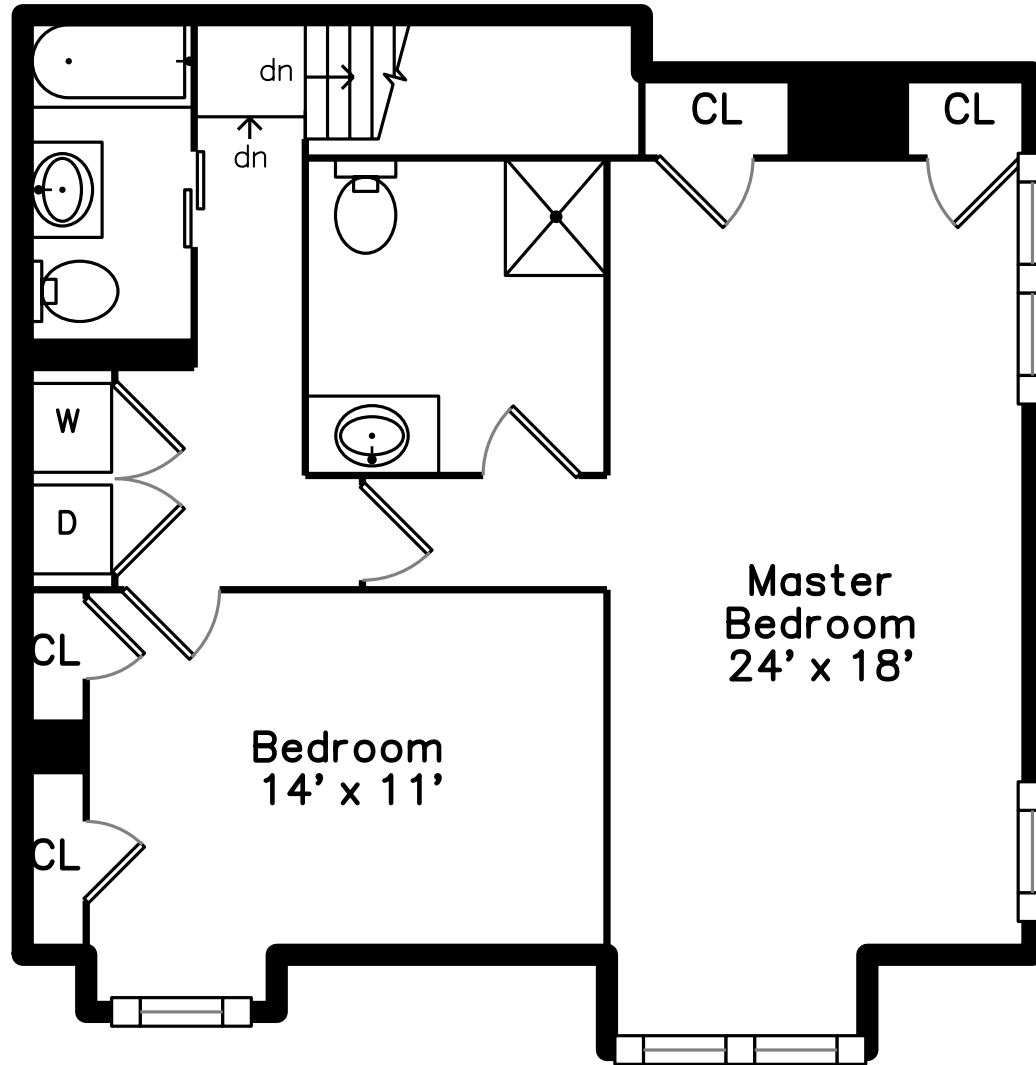

Top

Upper

Main

**35 Chickatawbut St #2
Boston, MA 02122**

PicturePlan by  vis-home

Measurements may not be 100% accurate.
Floor plans are provided for convenience only.
Room sizes are not used to calculate area.

Top

Upper

Main

Building

Living Dining

Living Dining

Living Dining

Living Dining

Living Dining

Living Dining Room

Living Dining

Living Dining

Bathroom

Bathroom

Bedroom

Bedroom

Bedroom

Bedroom

Bedroom

Bedroom

Bedroom

Bathroom

Bathroom

Bathroom