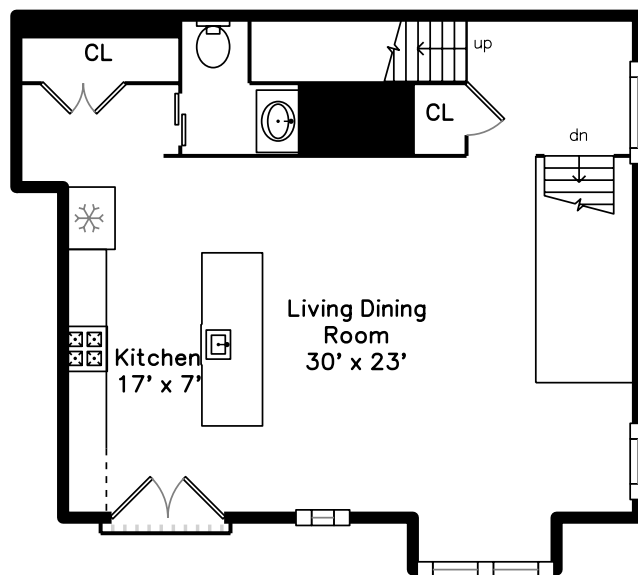

Top

Upper

Main

**35 Chickatawbut St #2
Boston, MA 02122**

PicturePlan by  vis-home

Measurements may not be 100% accurate.
Floor plans are provided for convenience only.
Room sizes are not used to calculate area.

Top

Upper

Main

Building

Living Dining

Living Dining

Living Dining

Living Dining

Living Dining

Living Dining Room

Living Dining

Living Dining

Bathroom

Bathroom

Bedroom

Bedroom

Bedroom

Bedroom

Bedroom

Bedroom

Bedroom

Bathroom

Bathroom

Bathroom