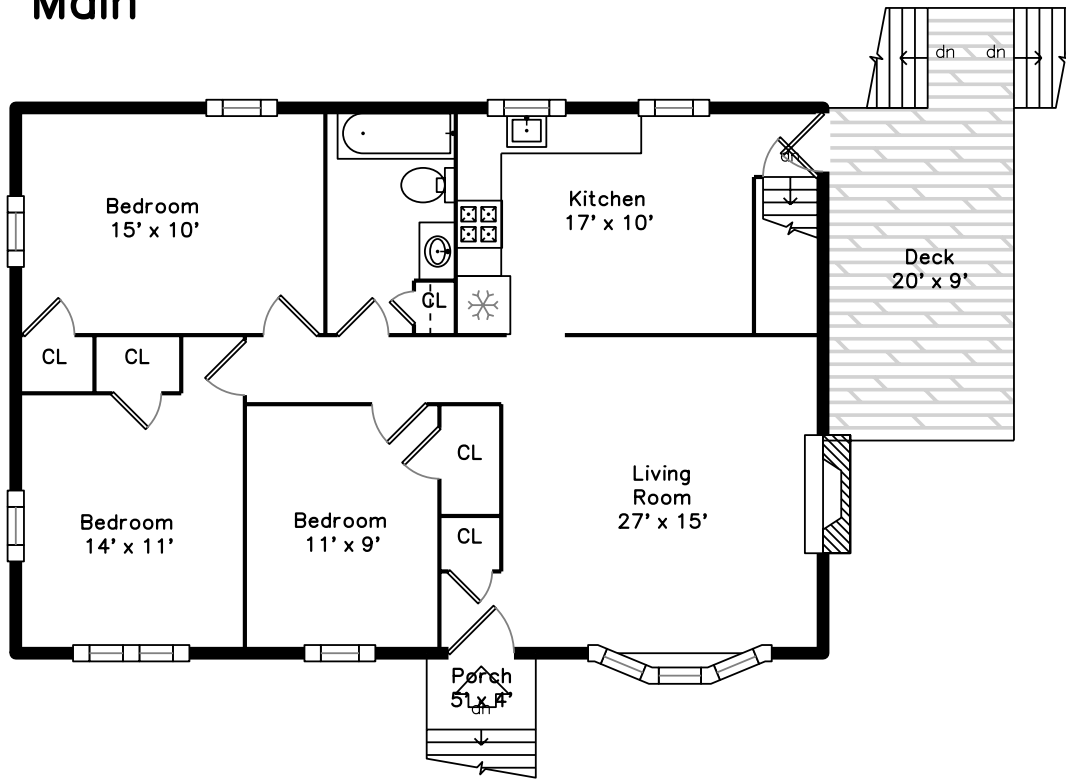

# Main

# Lower

**11 Emelia Terrace  
Boston, MA 02132**

PicturePlan by  vis-home

Measurements may not be 100% accurate.  
Floor plans are provided for convenience only.  
Room sizes are not used to calculate area.

Living Room

Living Room

Kitchen

Kitchen

Kitchen

Bedroom

Bedroom

Bedroom

Bedroom

Bedroom

Bathroom

Deck

Family Room

Family Room

Family Room