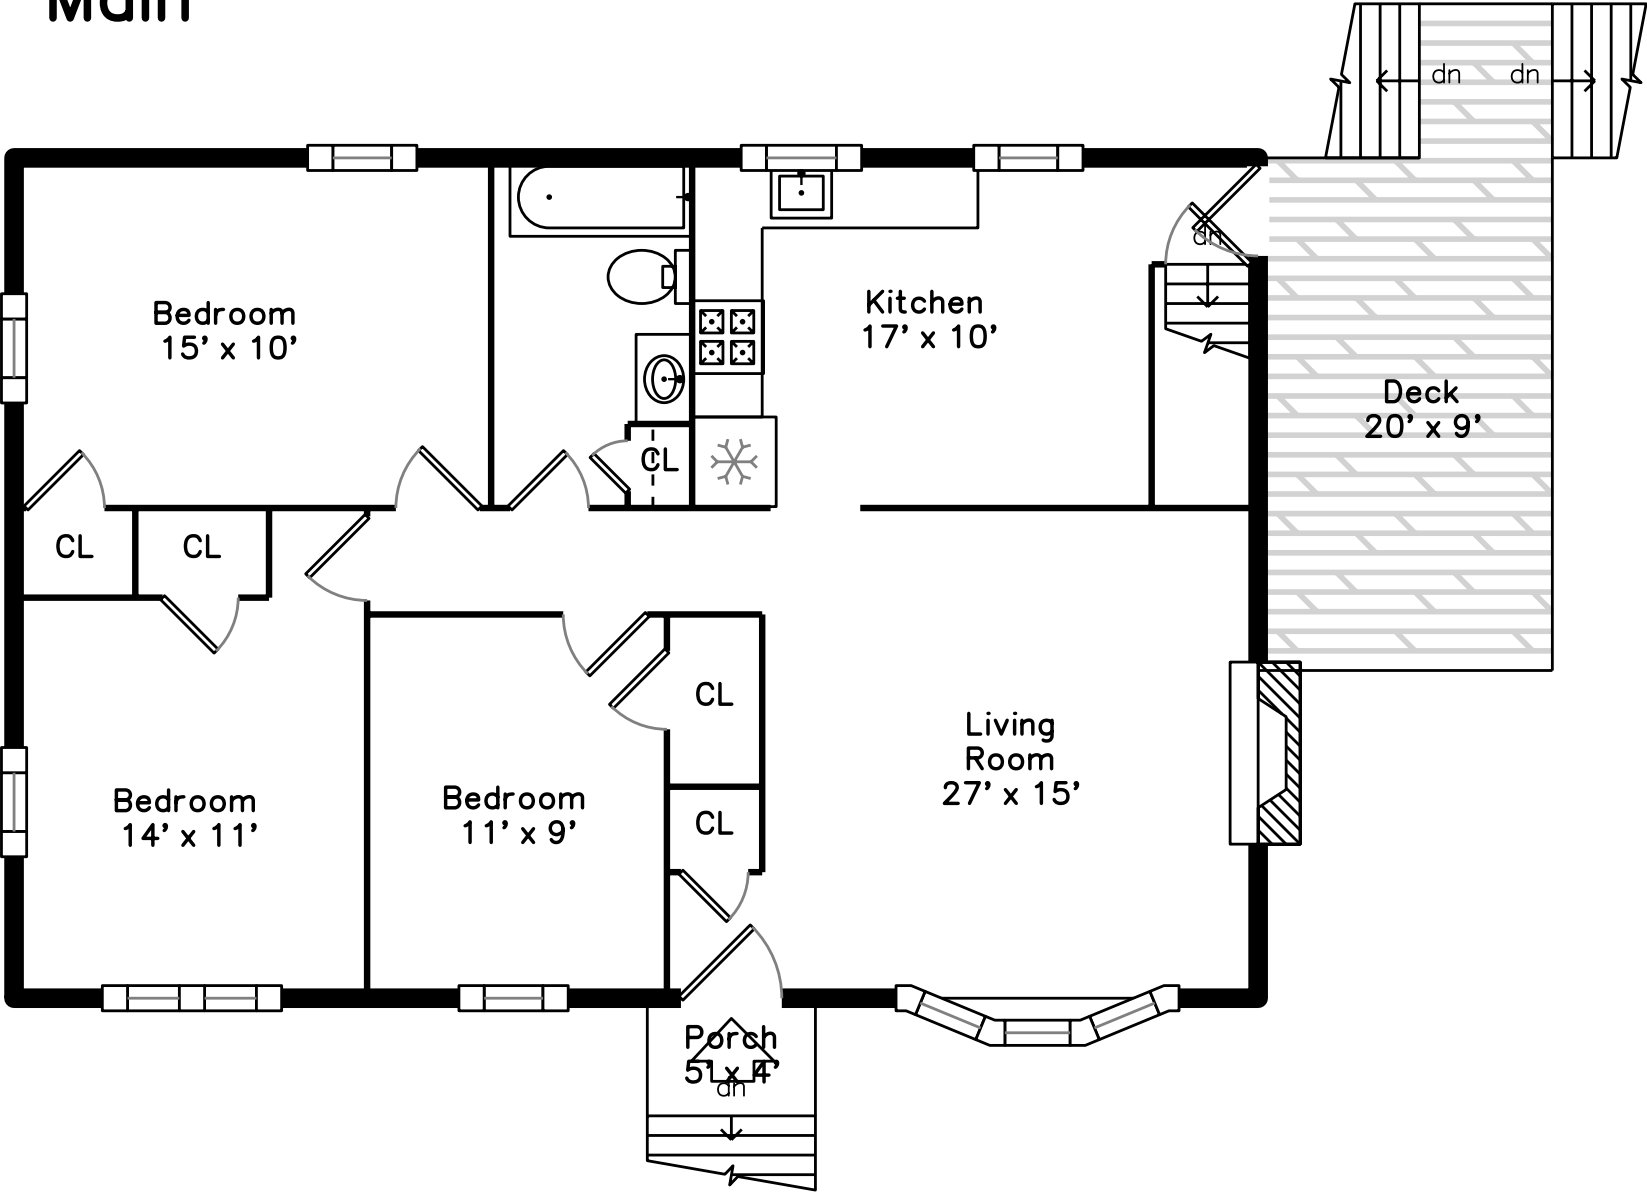

# Lower

**11 Emelia Terrace  
Boston, MA 02132**

PicturePlan by  vis-home

Measurements may not be 100% accurate.  
Floor plans are provided for convenience only.  
Room sizes are not used to calculate area.

# Lower

Outside

Outside

Outside

Backyard

Backyard

Backyard

Living Room

Living Room

Living Room

Kitchen

Kitchen

Kitchen

Bedroom

Bedroom

Bedroom

Bedroom

Bedroom

Bathroom

Deck

Family Room

Family Room

Family Room