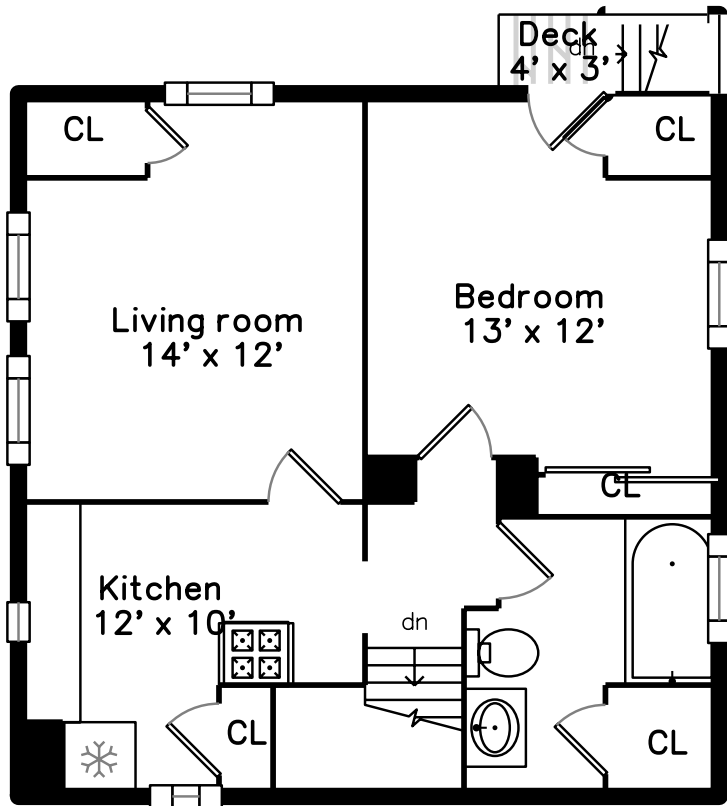

Upper

Main

28 Learned Street Framingham, MA 01702

PicturePlan by  vis-home

Measurements may not be 100% accurate.
Floor plans are provided for convenience only.
Room sizes are not used to calculate area.

Upper

Main

Building

Building

Building

Back

Back

Back

Foyer

Living Room

Living Room

Kitchen

Kitchen

Kitchen

Bedroom

Bedroom

Bedroom

Bedroom

Bathroom

Kitchen

Kitchen

Bedroom

Bedroom

Bedroom

Bedroom