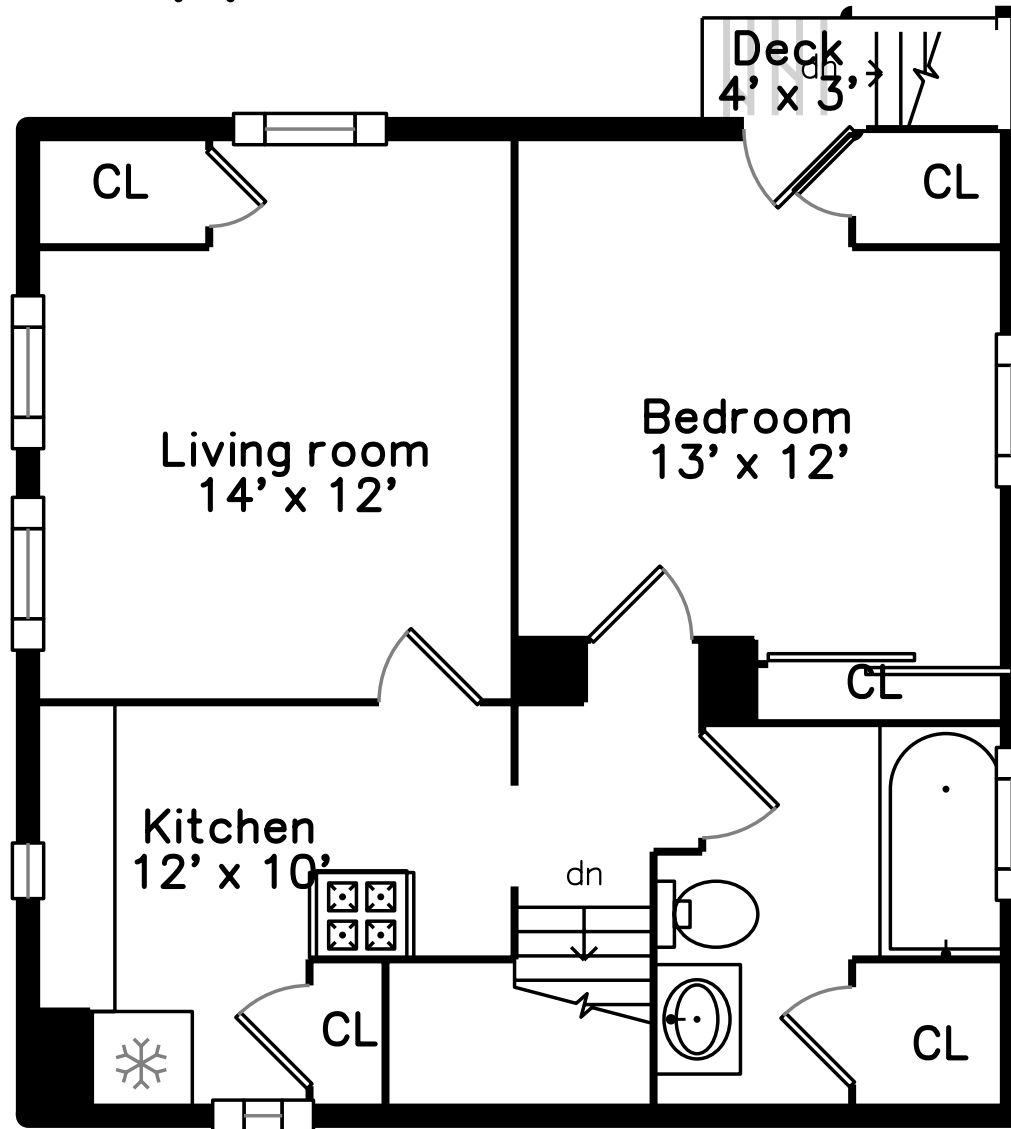

Upper

Main

28 Learned Street Framingham, MA 01702

PicturePlan by  vis-home

Measurements may not be 100% accurate.
Floor plans are provided for convenience only.
Room sizes are not used to calculate area.

Upper

Main

Building

Building

Building

Back

Back

Back

Foyer

Living Room

Living Room

Kitchen

Kitchen

Kitchen

Bedroom

Bedroom

Bedroom

Bedroom

Bathroom

Kitchen

Kitchen

Bedroom

Bedroom

Bedroom

Bedroom