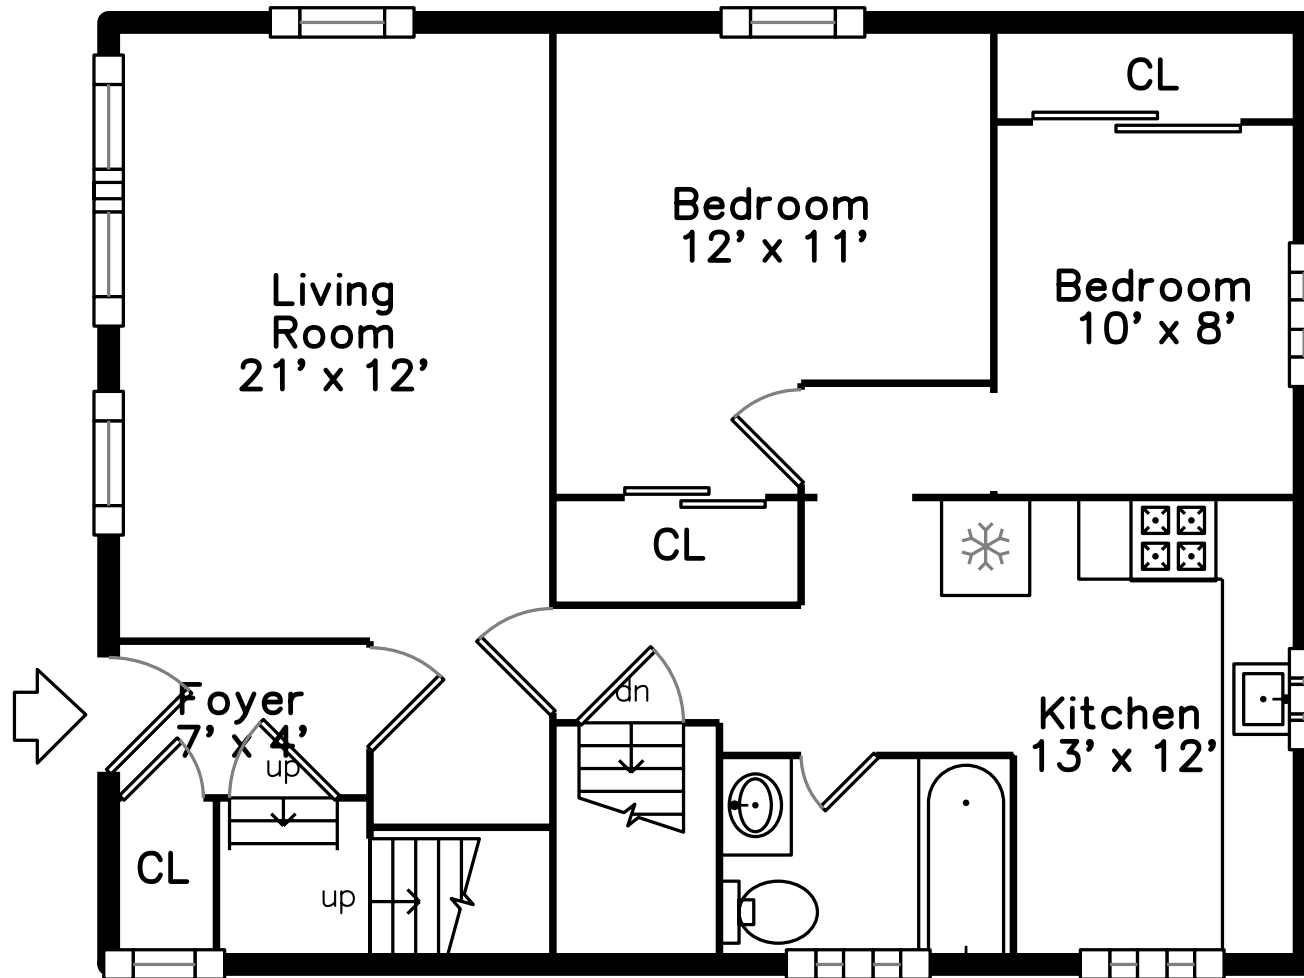

Upper

Main

28 Learned Street Framingham, MA 01702

PicturePlan by  vis-home

Measurements may not be 100% accurate.
Floor plans are provided for convenience only.
Room sizes are not used to calculate area.

Upper

Main

Building

Building

Building

Back

Back

Back

Foyer

Living Room

Living Room

Kitchen

Kitchen

Kitchen

Bedroom

Bedroom

Bedroom

Bedroom

Bathroom

Kitchen

Kitchen

Bedroom

Bedroom

Bedroom

Bedroom