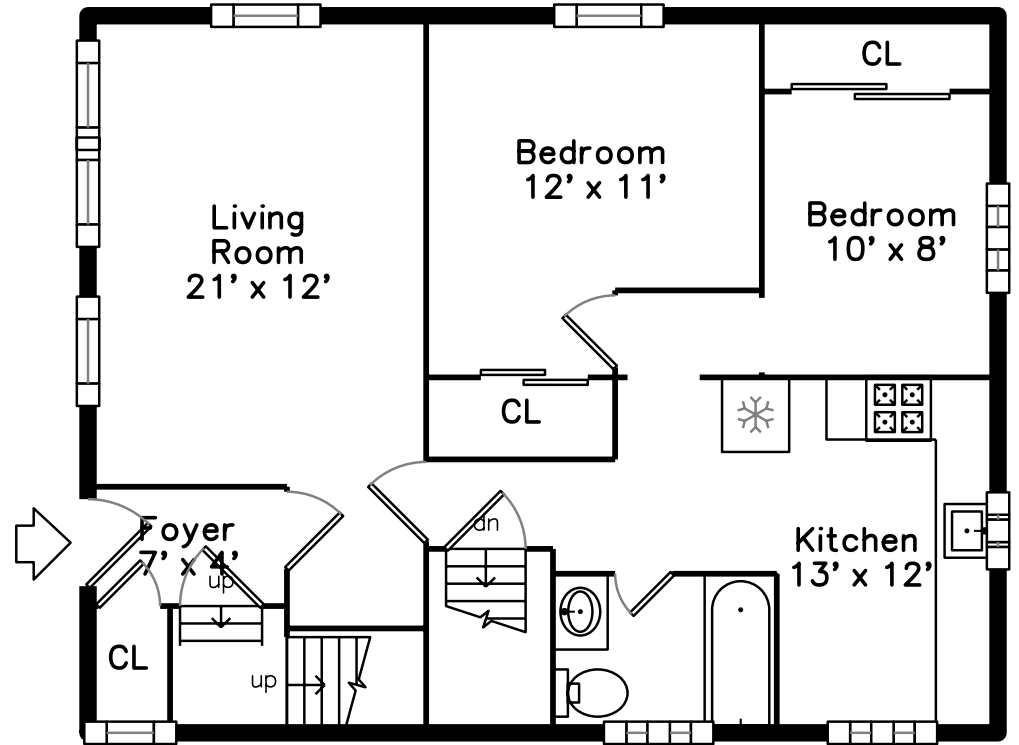

Upper

Main

28 Learned Street Framingham, MA 01702

PicturePlan by  vis-home

Measurements may not be 100% accurate.
Floor plans are provided for convenience only.
Room sizes are not used to calculate area.

Upper

Main

Building

Building

Building

Back

Back

Back

Foyer

Living Room

Living Room

Kitchen

Kitchen

Kitchen

Bedroom

Bedroom

Bedroom

Bedroom

Bathroom

Kitchen

Kitchen

Bedroom

Bedroom

Bedroom

Bedroom