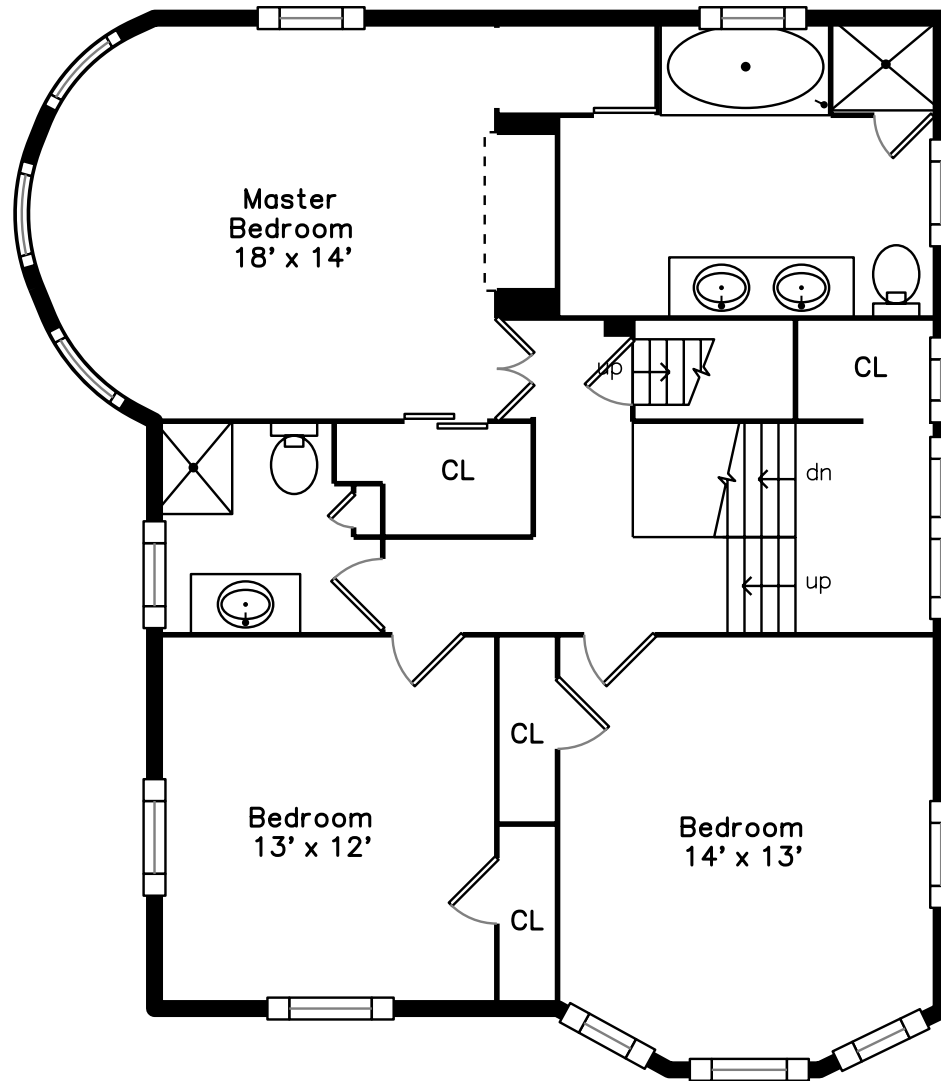

Top

Main

Upper

Lower

26 Rice Street
Newton, MA 02459

PicturePlan by  vis-home

Measurements may not be 100% accurate.
Floor plans are provided for convenience only.
Room sizes are not used to calculate area.

Top

Upper

Main

Lower

Outside

Outside

Outside

Outside

Outside

Back

Back

Back

Back

Living Room

Living Room

Porch

Kitchen

Kitchen

Bathroom

Deck

Hall

Main Bedroom

Main Bedroom

Main Bathroom