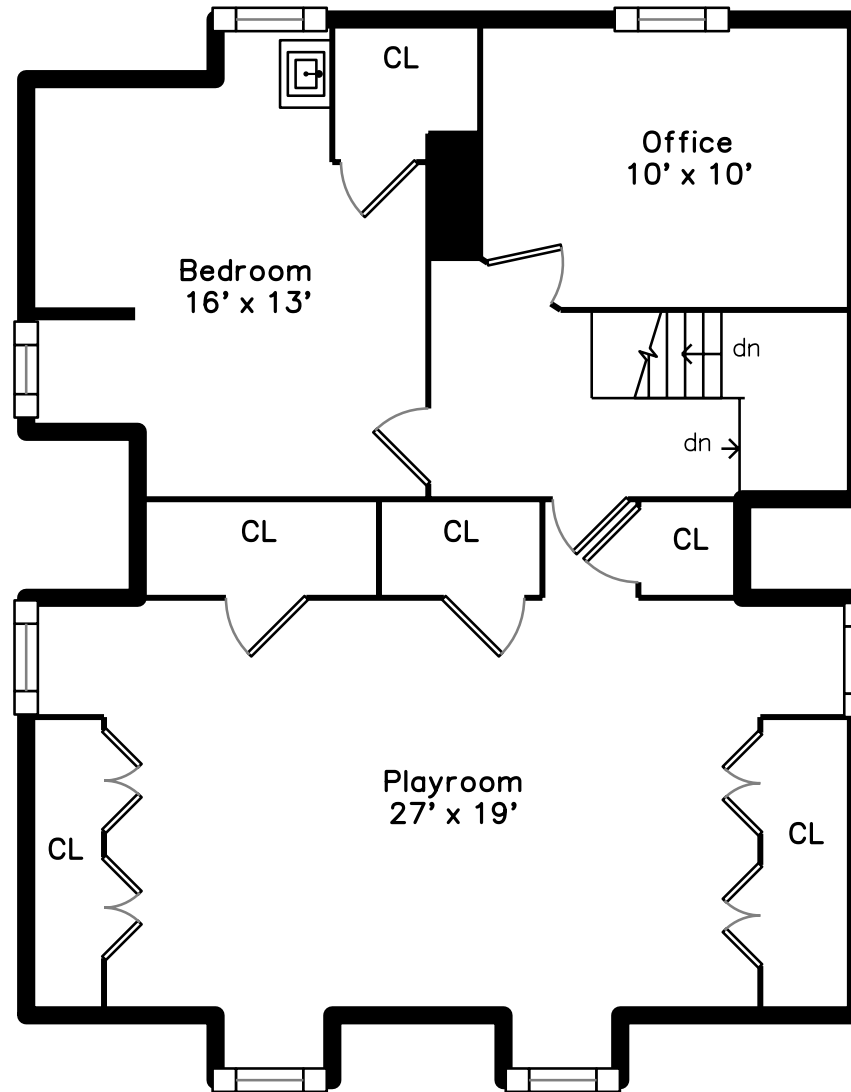

Top

Main

Upper

Lower

26 Rice Street
Newton, MA 02459

PicturePlan by  vis-home

Measurements may not be 100% accurate.
Floor plans are provided for convenience only.
Room sizes are not used to calculate area.

Top

Upper

Main

Lower

Outside

Outside

Outside

Outside

Outside

Back

Back

Back

Back

Living Room

Living Room

Porch

Kitchen

Kitchen

Bathroom

Deck

Hall

Main Bedroom

Main Bedroom

Main Bathroom