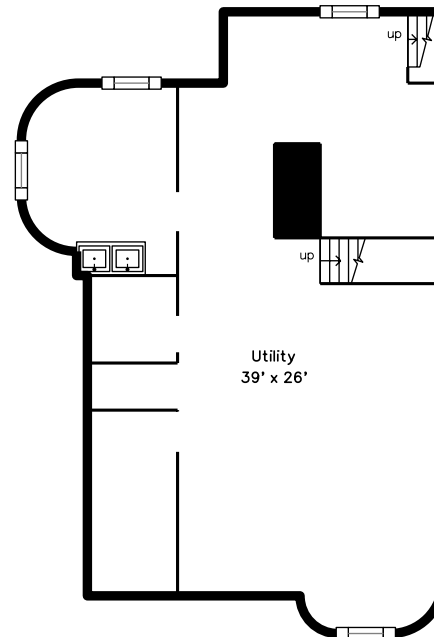

Top

Main

Upper

Lower

26 Rice Street
Newton, MA 02459

PicturePlan by  vis-home

Measurements may not be 100% accurate.
Floor plans are provided for convenience only.
Room sizes are not used to calculate area.

Top

Upper

Main

Lower

Outside

Outside

Outside

Outside