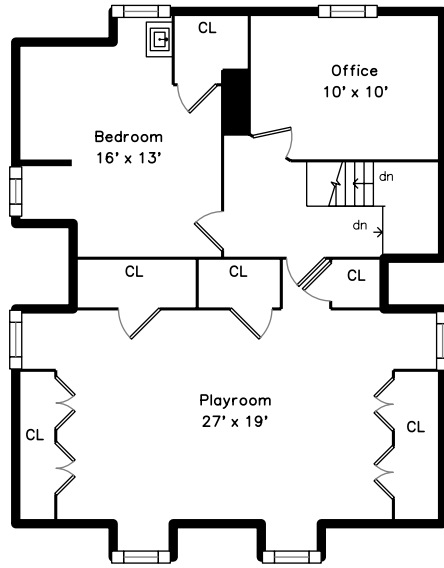

Top

Main

Upper

Lower

26 Rice Street
Newton, MA 02459

PicturePlan by  vis-home

Measurements may not be 100% accurate.
Floor plans are provided for convenience only.
Room sizes are not used to calculate area.

Top

Upper

Main

Lower

Outside

Outside

Outside

Outside

Outside

Back

Back

Back

Back

Living Room

Living Room

Porch

Kitchen

Kitchen

Bathroom

Deck

Hall

Main Bedroom

Main Bedroom

Main Bathroom