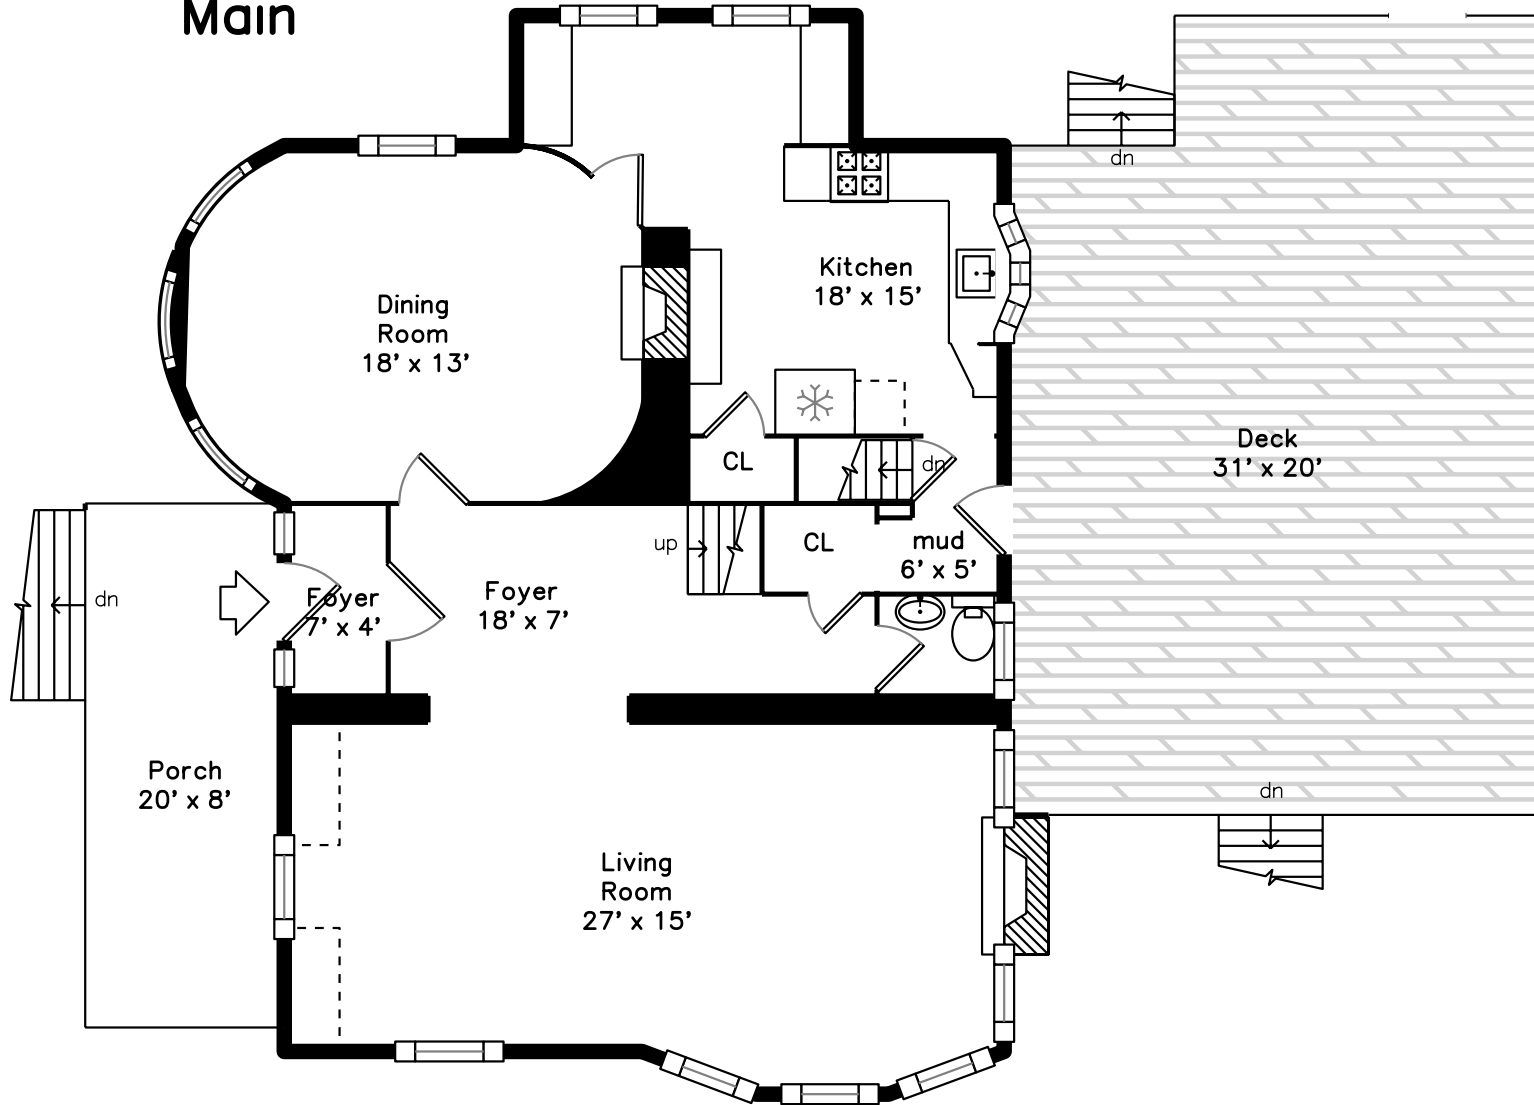

Top

Main

Upper

Lower

26 Rice Street
Newton, MA 02459

PicturePlan by  vis-home

Measurements may not be 100% accurate.
Floor plans are provided for convenience only.
Room sizes are not used to calculate area.

Top

Upper

Main

Lower

Outside

Outside

Outside

Outside

Outside

Back

Back

Back

Back

Living Room

Living Room

Porch

Porch

Porch

Dining Room

Dining Room

Foyer

Foyer

Kitchen

Kitchen