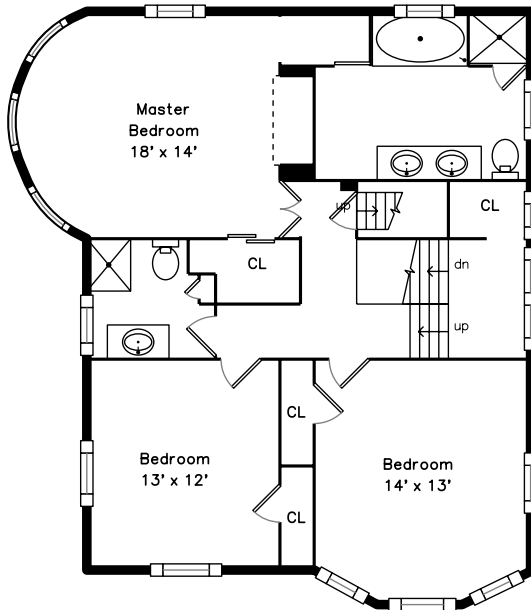

Top

Main

Upper

Lower

26 Rice Street
Newton, MA 02459

PicturePlan by  vis-home

Measurements may not be 100% accurate.
Floor plans are provided for convenience only.
Room sizes are not used to calculate area.

Top

Upper

Main

Lower

Outside

Outside

Outside

Outside

Outside

Back

Back

Back

Back

Living Room

Living Room

Porch

Kitchen

Kitchen

Bathroom

Deck

Hall

Main Bedroom

Main Bedroom

Main Bathroom