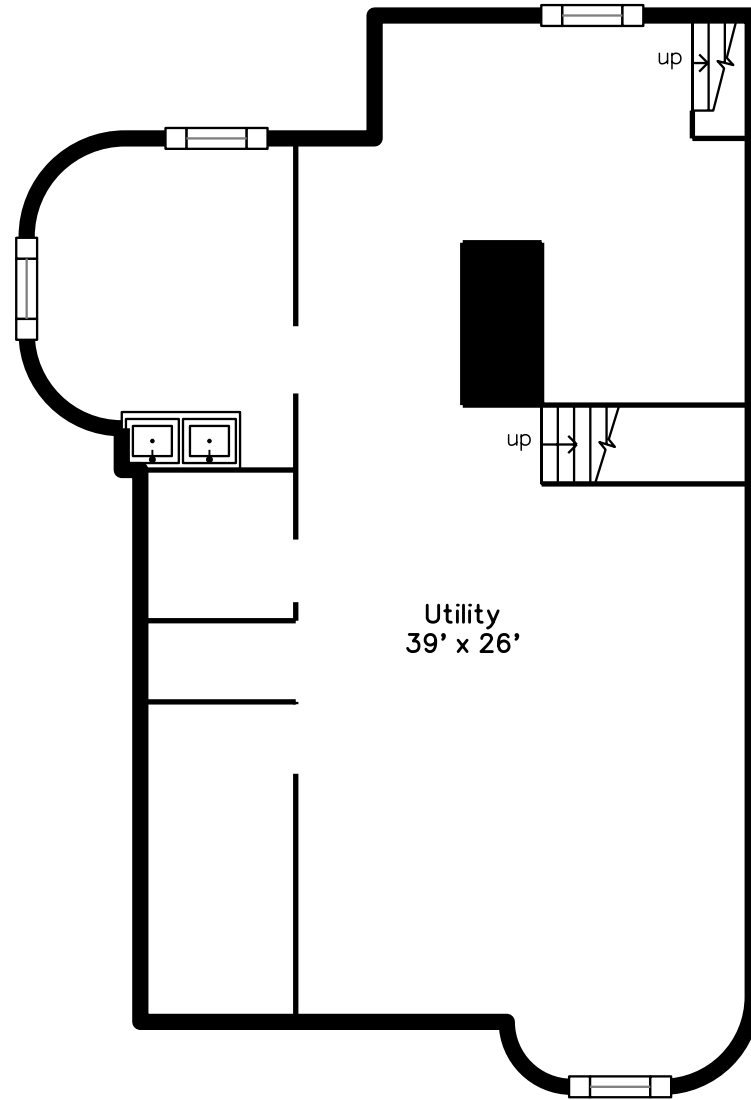

Top

Main

Upper

Lower

26 Rice Street
Newton, MA 02459

PicturePlan by  vis-home

Measurements may not be 100% accurate.
Floor plans are provided for convenience only.
Room sizes are not used to calculate area.

Top

Upper

Main

Lower

Outside

Outside

Outside

Outside

Outside

Back

Back

Back

Back

Living Room

Living Room

Porch

Kitchen

Kitchen

Bathroom

Deck

Hall

Main Bedroom

Main Bedroom

Main Bathroom