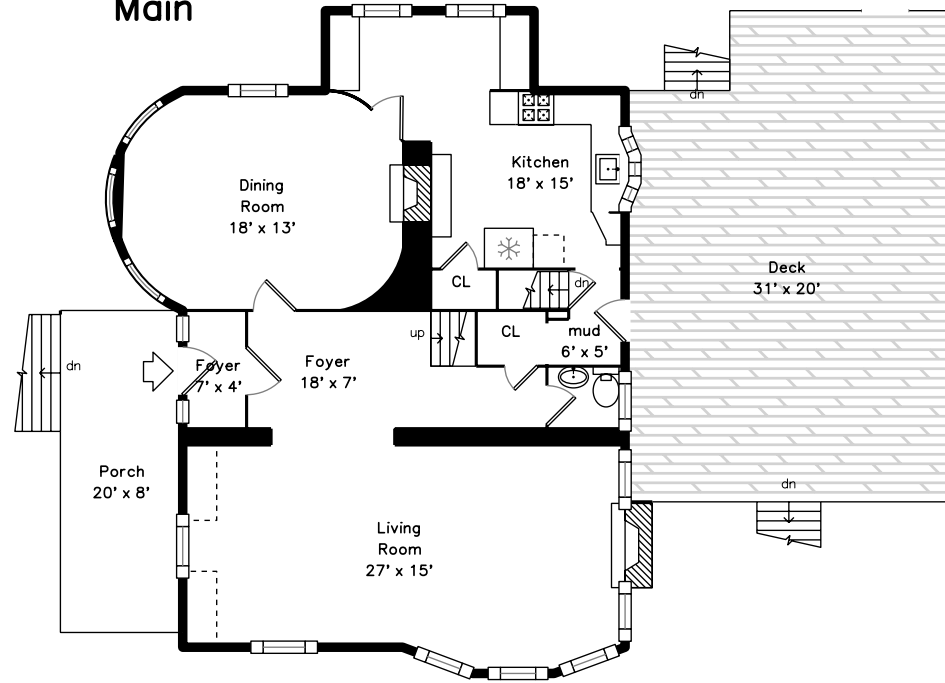

Top

Main

Upper

Lower

26 Rice Street
Newton, MA 02459

PicturePlan by  vis-home

Measurements may not be 100% accurate.
Floor plans are provided for convenience only.
Room sizes are not used to calculate area.

Top

Upper

Main

Lower

Outside

Outside

Outside

Outside

Outside

Back

Back

Back

Back

Living Room

Living Room

Porch

Porch

Porch

Dining Room

Dining Room

Foyer

Foyer

Kitchen

Kitchen