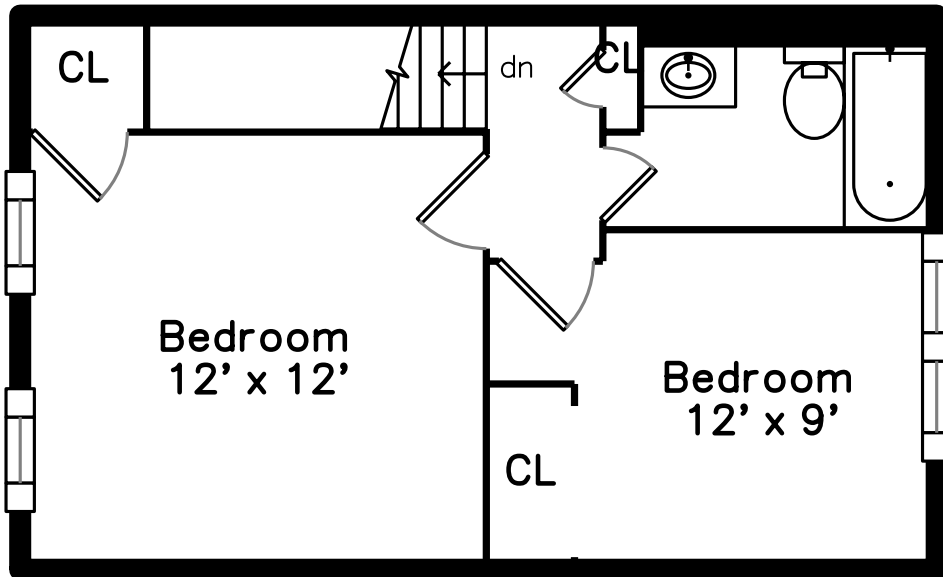

Upper

Main

11 Rev Robert M Costello Place
Boston, MA 02122

PicturePlan by  vis-home

Measurements may not be 100% accurate.
Floor plans are provided for convenience only.
Room sizes are not used to calculate area.

Living Room

Living Room

Kitchen

Kitchen

Bathroom

Bedroom

Bedroom

Bedroom

Bedroom

Bathroom

Bedroom

Bedroom

Utility