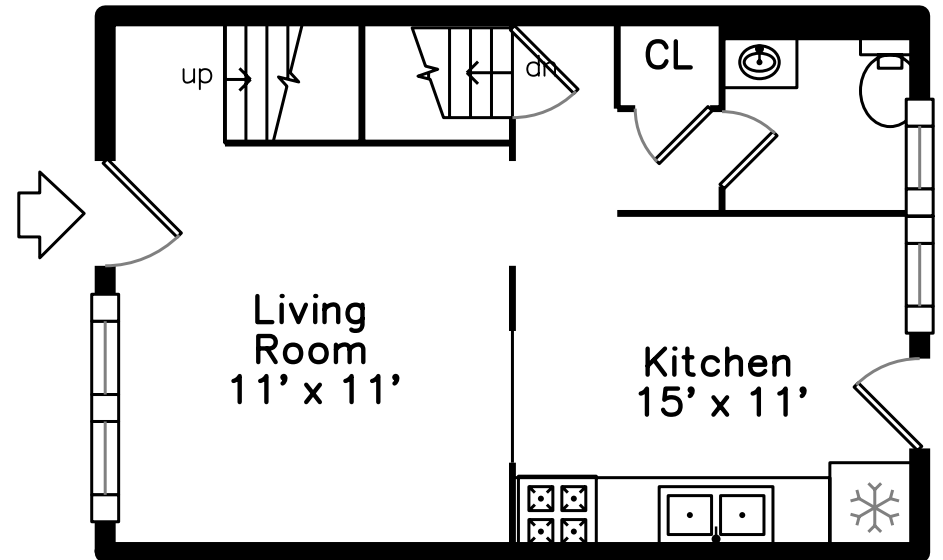

Upper

Main

11 Rev Robert M Costello Place
Boston, MA 02122

PicturePlan by  vis-home

Measurements may not be 100% accurate.
Floor plans are provided for convenience only.
Room sizes are not used to calculate area.

Living Room

Living Room

Kitchen

Kitchen

Bathroom

Bedroom

Bedroom

Bedroom

Bedroom

Bathroom

Bedroom

Bedroom

Utility