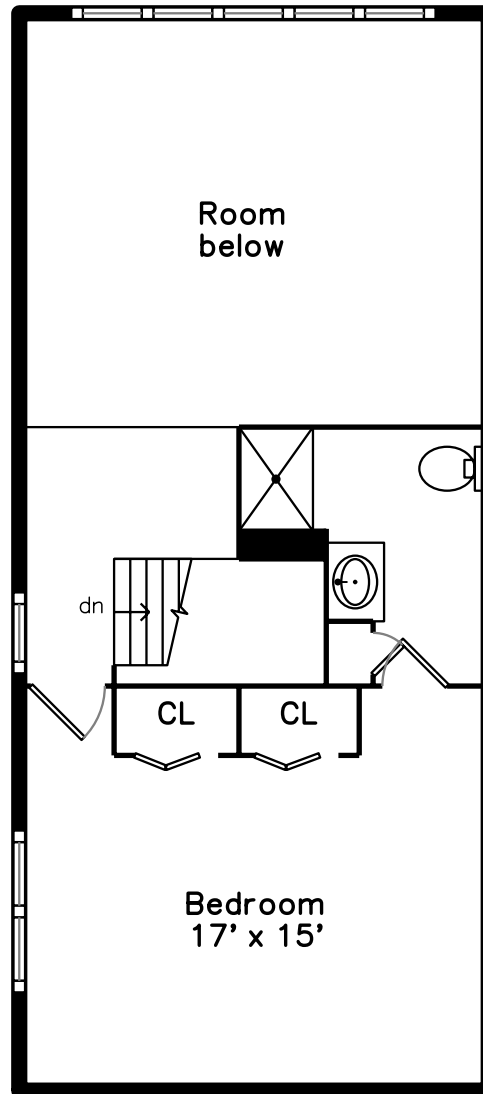

Upper

Main

**189 Place Lane #189
Woburn, MA 01801**

PicturePlan by  vis-home

Measurements may not be 100% accurate.
Floor plans are provided for convenience only.
Room sizes are not used to calculate area.

Upper

Main

Building

Building

Building

Building

Pool

Living Room

Living Room

Living Room

Dining Room

Dining Room

Dining Room

Kitchen

Kitchen

Kitchen

Kitchen

Kitchen

Bedroom

Bedroom

Bedroom

Bedroom

Bathroom

Bathroom