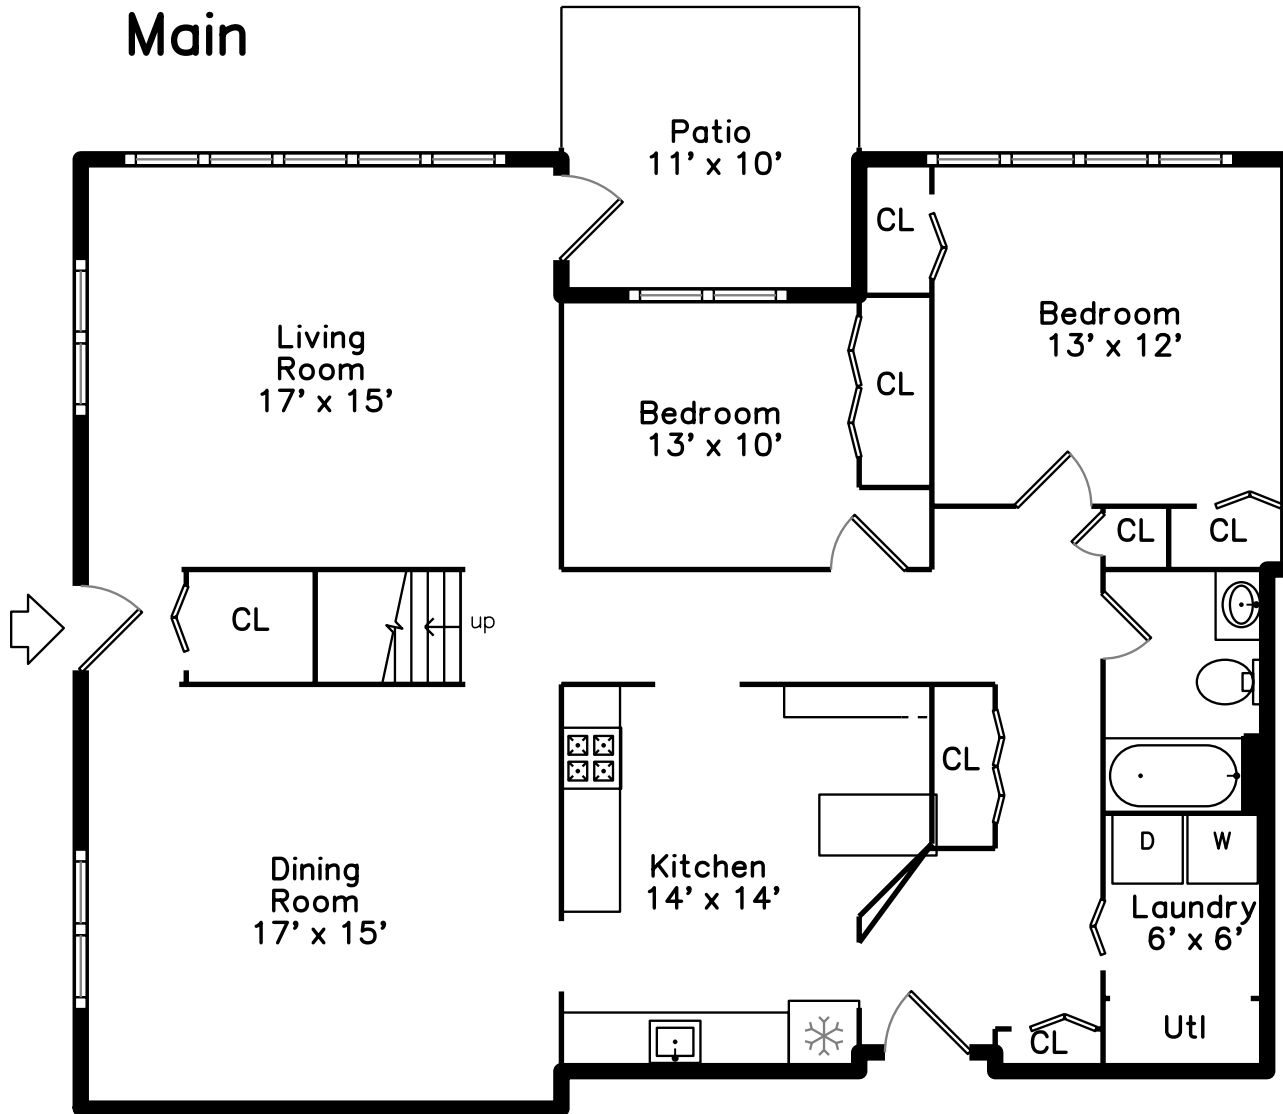

Upper

Main

**189 Place Lane #189
Woburn, MA 01801**

PicturePlan by  vis-home

Measurements may not be 100% accurate.
Floor plans are provided for convenience only.
Room sizes are not used to calculate area.

Upper

Main

Building

Building

Building

Building

Pool

Living Room

Living Room

Living Room

Dining Room

Dining Room

Dining Room

Kitchen

Kitchen

Kitchen

Kitchen

Kitchen

Bedroom

Bedroom

Bedroom

Bedroom

Bathroom

Bathroom