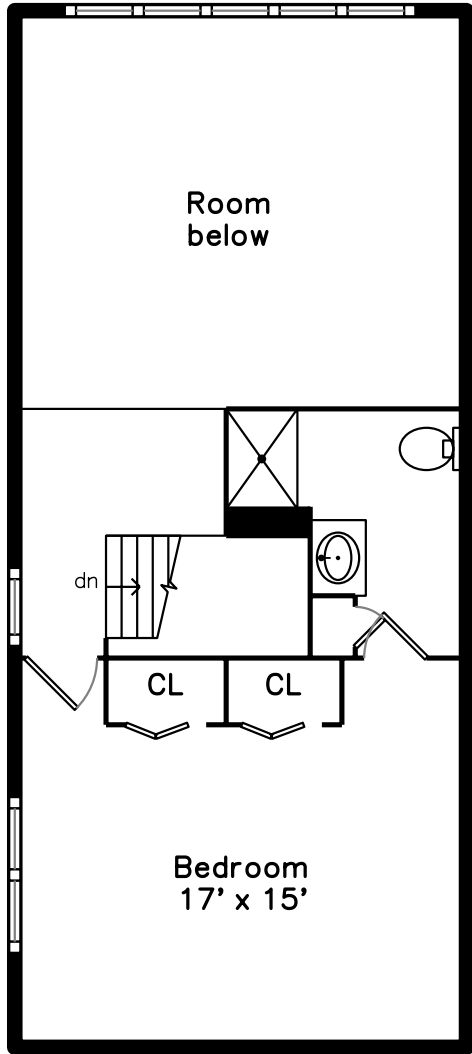

Upper

Main

**189 Place Lane #189
Woburn, MA 01801**

PicturePlan by  vis-home

Measurements may not be 100% accurate.
Floor plans are provided for convenience only.
Room sizes are not used to calculate area.

Upper

Main

Building

Building

Building

Building

Pool

Living Room

Living Room

Living Room

Dining Room

Dining Room

Dining Room

Kitchen

Kitchen

Kitchen

Kitchen

Kitchen

Bedroom

Bedroom

Bedroom

Bedroom

Bathroom

Bathroom