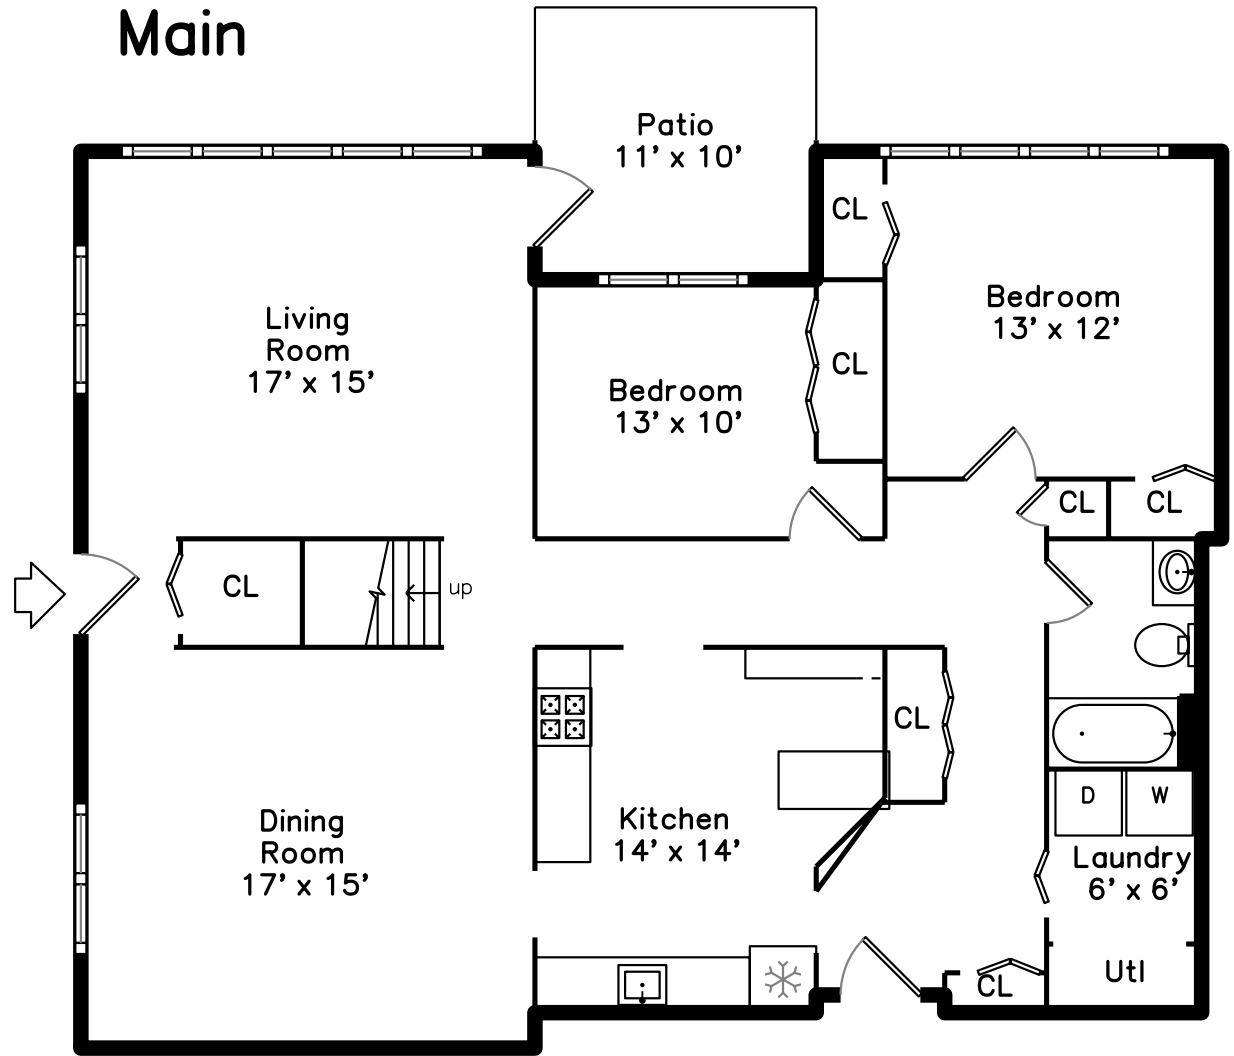

Upper

Main

**189 Place Lane #189
Woburn, MA 01801**

PicturePlan by  vis-home

Measurements may not be 100% accurate.
Floor plans are provided for convenience only.
Room sizes are not used to calculate area.

Upper

Main

Building

Building

Building

Building

Pool

Living Room

Living Room

Living Room

Dining Room

Dining Room

Dining Room

Kitchen

Kitchen

Kitchen

Kitchen

Kitchen

Bedroom

Bedroom

Bedroom

Bedroom

Bathroom

Bathroom