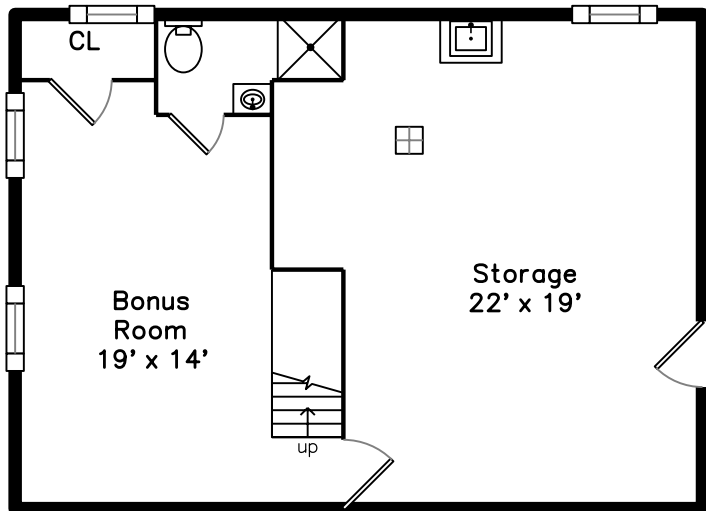

Upper

Basement

Main

294 Forest Street
Arlington, MA 02474

PicturePlan by  vis-home

Measurements may not be 100% accurate.
Floor plans are provided for convenience only.
Room sizes are not used to calculate area.

Upper

Main

Basement

Outside

Outside

Living Room

Living Room

Kitchen

Kitchen

Bedroom

Bedroom

Bathroom

Porch

Deck

Bedroom

Bedroom

Bonus Room

Bonus Room