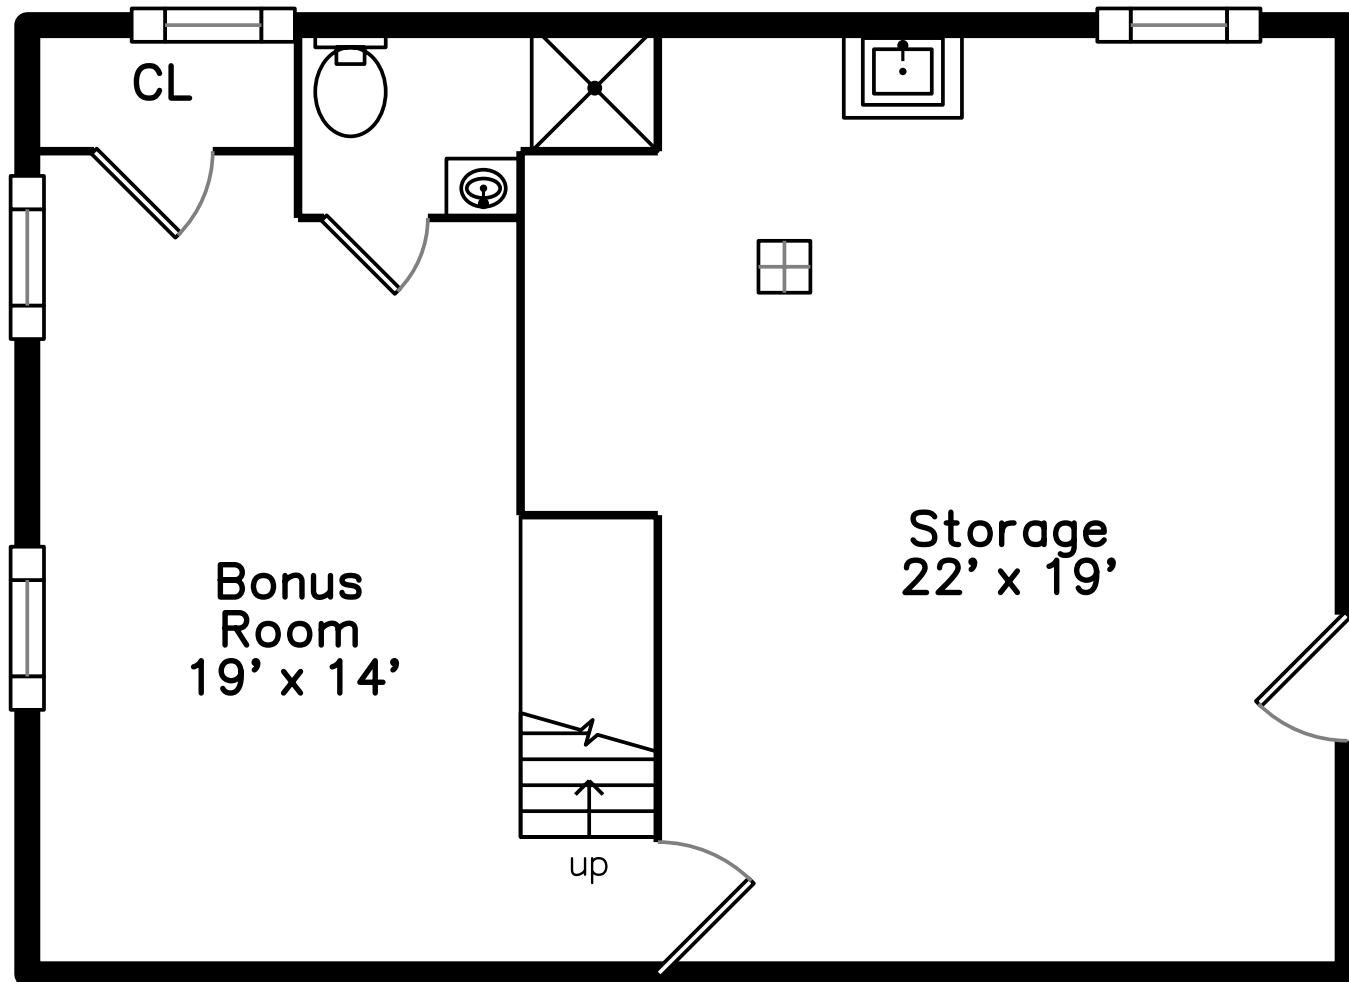

Upper

Basement

Main

294 Forest Street
Arlington, MA 02474

PicturePlan by  vis-home

Measurements may not be 100% accurate.
Floor plans are provided for convenience only.
Room sizes are not used to calculate area.

Upper

Main

Basement

Outside

Outside

Living Room

Living Room

Kitchen

Kitchen

Bedroom

Bedroom

Bathroom

Porch

Deck

Bedroom

Bedroom

Bonus Room

Bonus Room