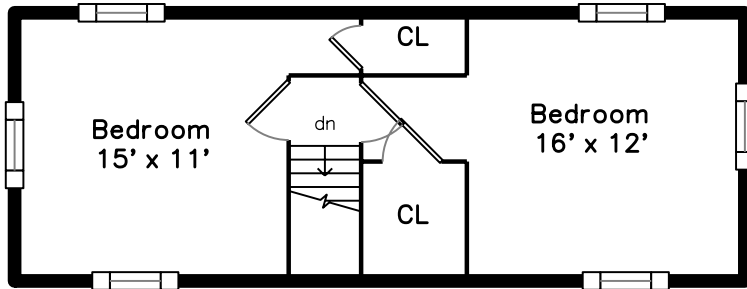

Upper

Basement

Main

294 Forest Street
Arlington, MA 02474

PicturePlan by  vis-home

Measurements may not be 100% accurate.
Floor plans are provided for convenience only.
Room sizes are not used to calculate area.

Upper

Main

Basement

Outside

Outside

Living Room

Living Room

Kitchen

Kitchen

Bedroom

Bedroom

Bathroom

Porch

Deck

Bedroom

Bedroom

Bonus Room

Bonus Room