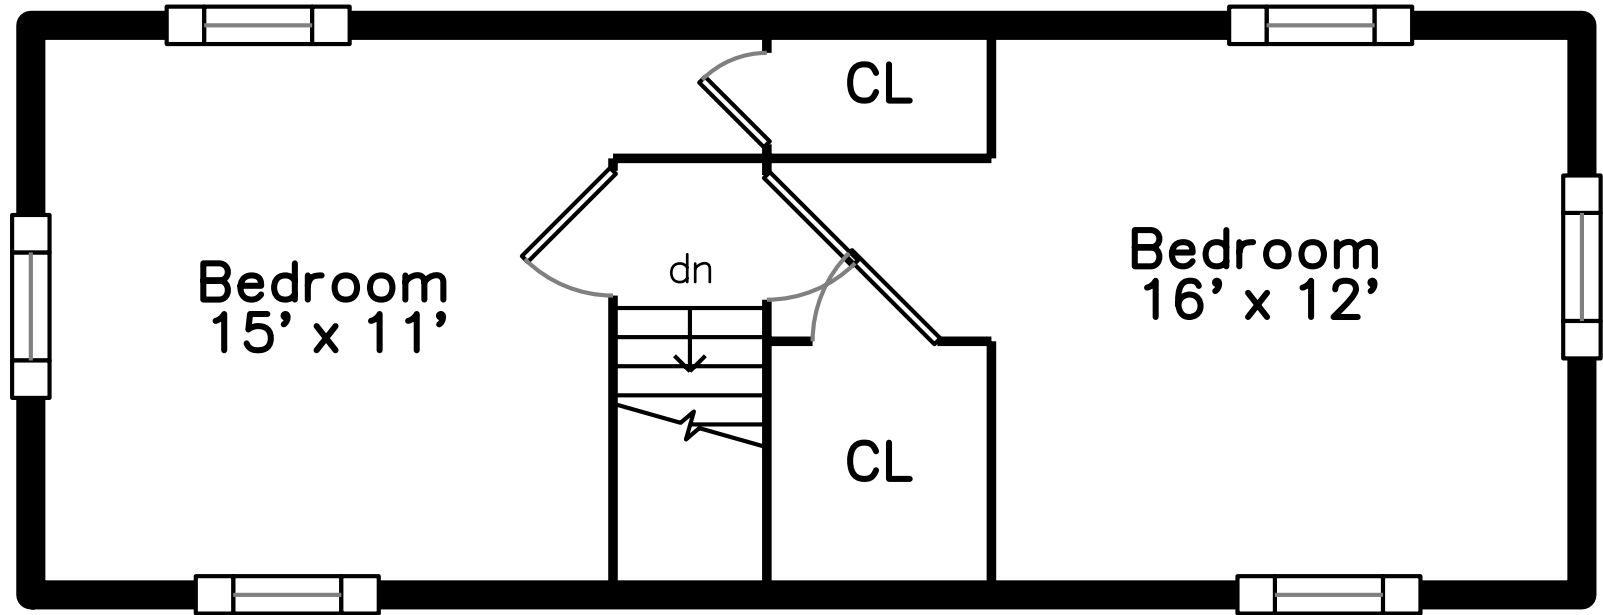

Upper

Basement

Main

294 Forest Street
Arlington, MA 02474

PicturePlan by  vis-home

Measurements may not be 100% accurate.
Floor plans are provided for convenience only.
Room sizes are not used to calculate area.

Upper

Main

Basement

Outside

Outside

Living Room

Living Room

Kitchen

Kitchen

Bedroom

Bedroom

Bathroom

Porch

Deck

Bedroom

Bedroom

Bonus Room

Bonus Room