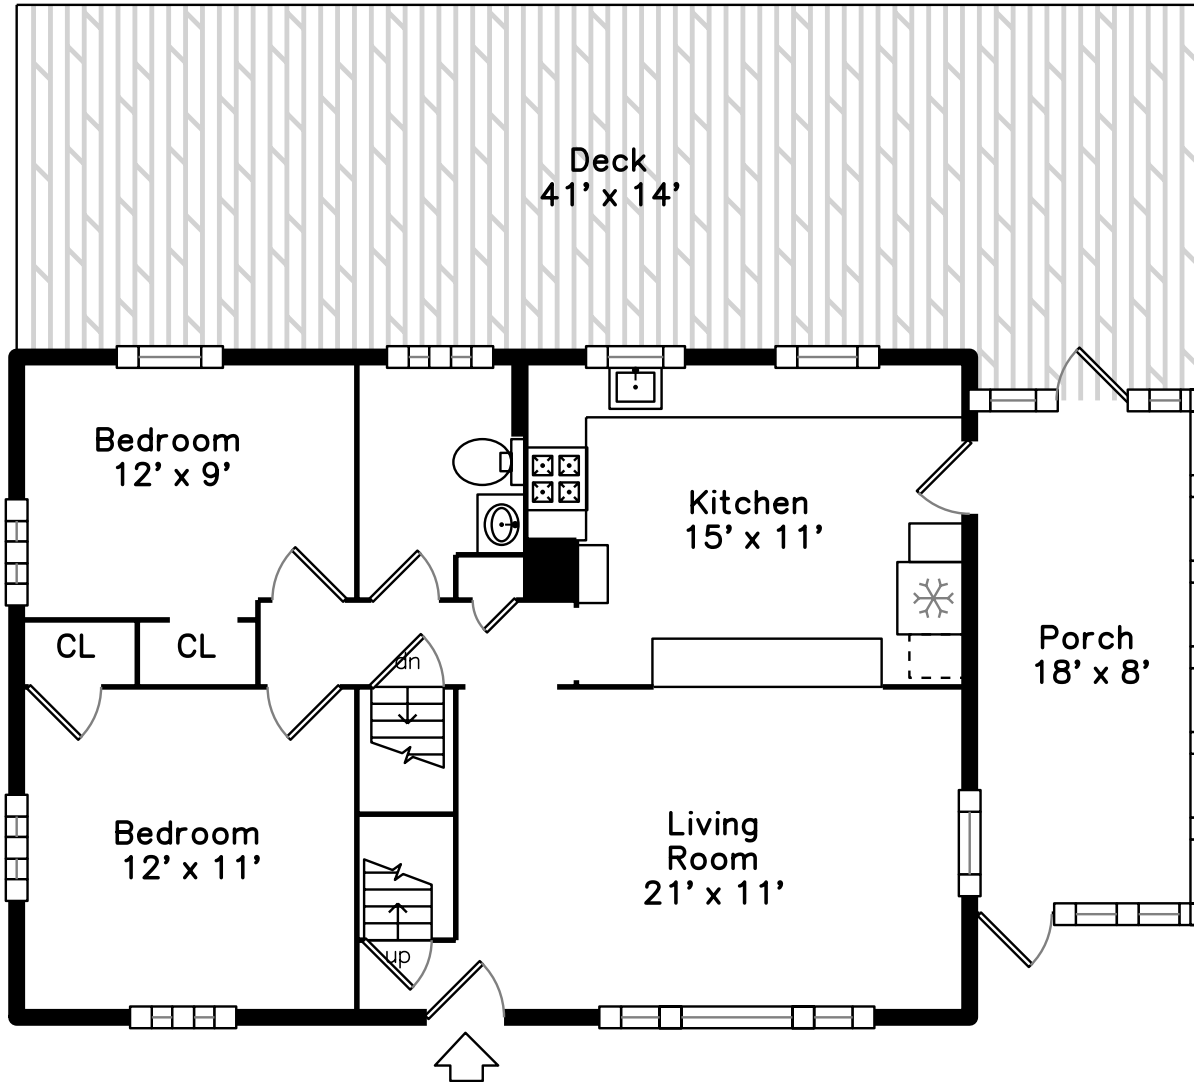

Upper

Basement

Main

294 Forest Street
Arlington, MA 02474

PicturePlan by  vis-home

Measurements may not be 100% accurate.
Floor plans are provided for convenience only.
Room sizes are not used to calculate area.

Upper

Main

Basement

Outside

Outside

Living Room

Living Room

Kitchen

Kitchen

Bedroom

Bedroom

Bathroom

Porch

Deck

Bedroom

Bedroom

Bonus Room

Bonus Room