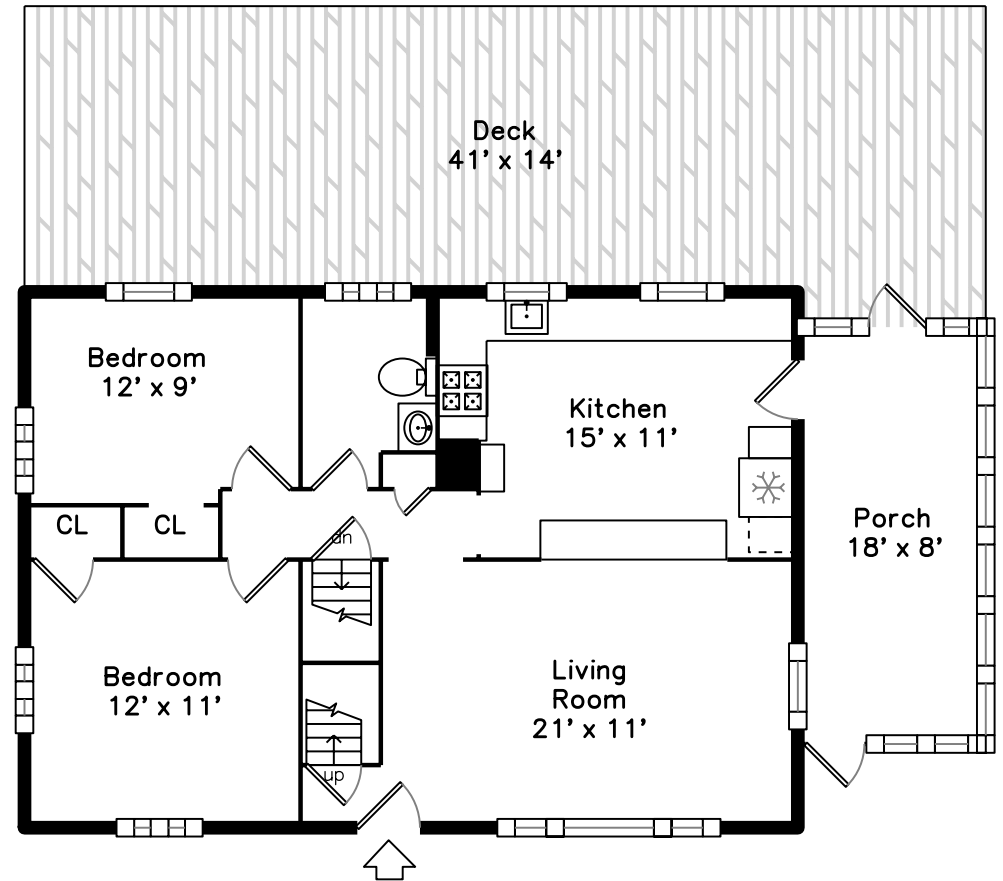

Upper

Basement

Main

294 Forest Street
Arlington, MA 02474

PicturePlan by  vis-home

Measurements may not be 100% accurate.
Floor plans are provided for convenience only.
Room sizes are not used to calculate area.

Upper

Main

Basement

Outside

Outside

Living Room

Living Room

Kitchen

Kitchen

Bedroom

Bedroom

Bathroom

Porch

Deck

Bedroom

Bedroom

Bonus Room

Bonus Room