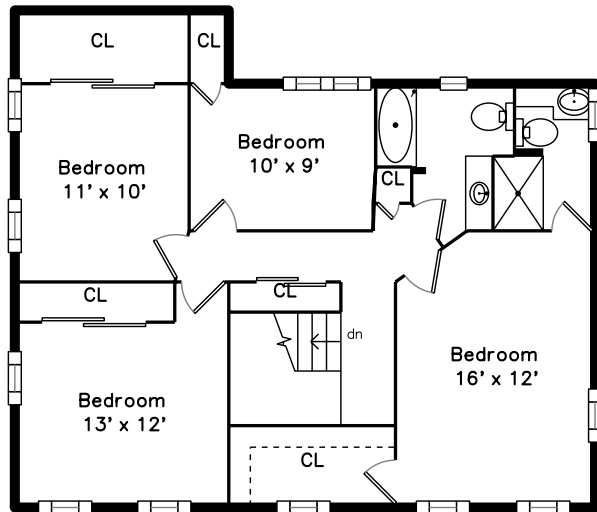

Upper

Main

2 Frankay Lane
Billerica, MA 01821

PicturePlan by  vis-home

Measurements may not be 100% accurate.
Floor plans are provided for convenience only.
Room sizes are not used to calculate area.

Upper

Backyard

Backyard

Backyard

Foyer

Living Room

Living Room

Living Room

Living Room

Deck

Deck

Bedroom

Bedroom

Bedroom

Bedroom

Bedroom

Bedroom

Bathroom

Bathroom

CL

Family Room

Family Room

Shop