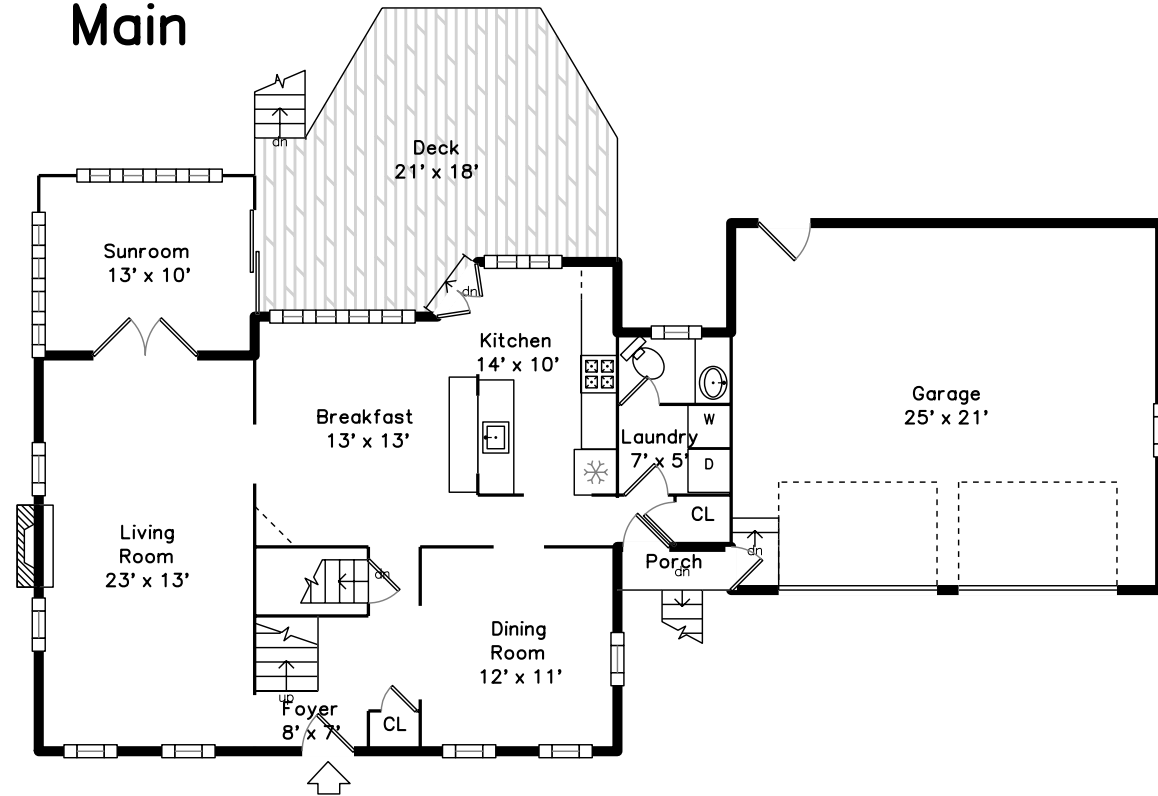

Upper

Main

2 Frankay Lane
Billerica, MA 01821

PicturePlan by  vis-home

Measurements may not be 100% accurate.
Floor plans are provided for convenience only.
Room sizes are not used to calculate area.

Upper

Backyard

Backyard

Backyard

Foyer

Living Room

Living Room

Living Room

Living Room

Dining Room

Dining Room

Kitchen

Kitchen

Kitchen

Kitchen

Kitchen

Breakfast

Breakfast

Dining Room

Sunroom

Sunroom

Sunroom

Bathroom

Laundry

Laundry