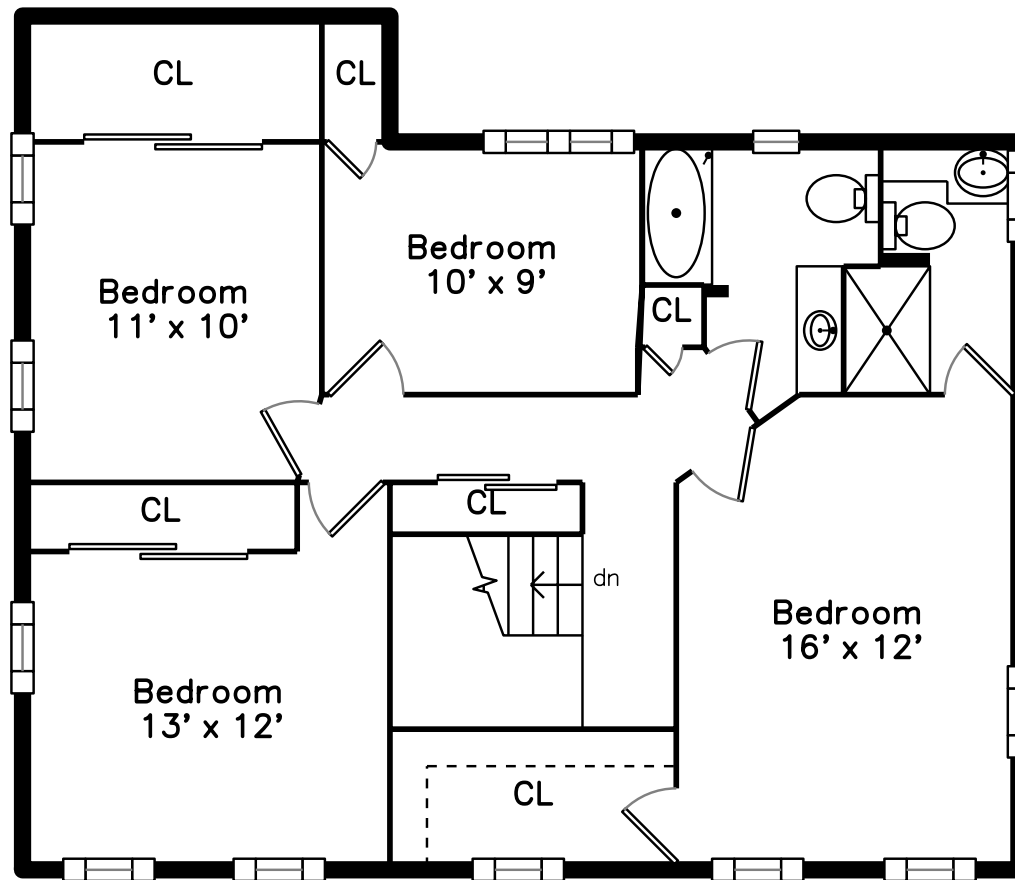

Upper

Main

2 Frankay Lane
Billerica, MA 01821

PicturePlan by  vis-home

Measurements may not be 100% accurate.
Floor plans are provided for convenience only.
Room sizes are not used to calculate area.

Upper

Backyard

Backyard

Backyard

Foyer

Living Room

Living Room

Living Room

Living Room

Deck

Deck

Bedroom

Bedroom

Bedroom

Bedroom

Bedroom

Bedroom

Bathroom

Bathroom

CL

Family Room

Family Room

Shop