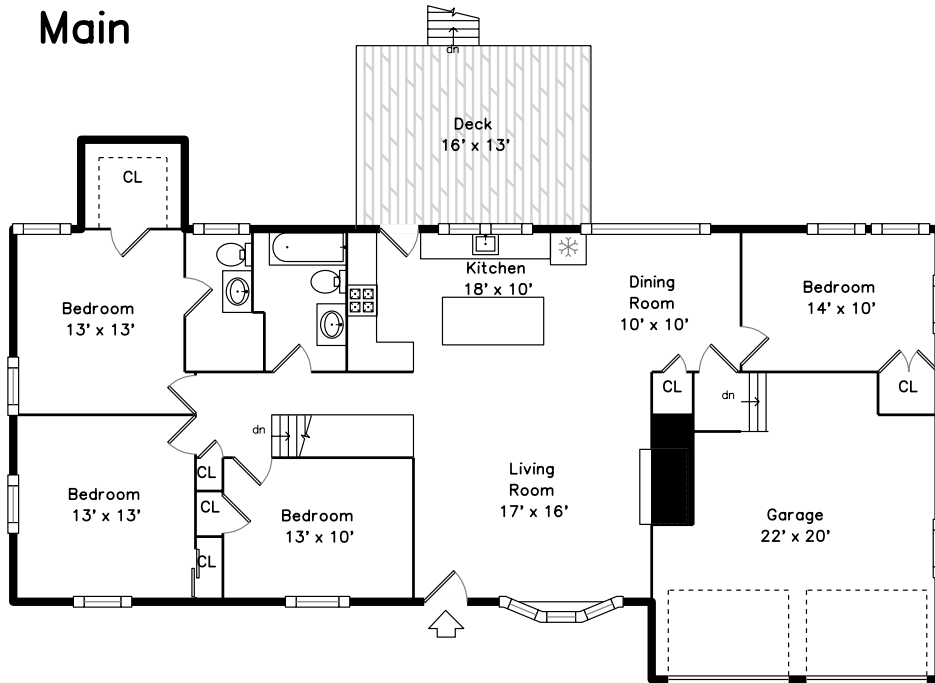

## Main

## Lower

79 Horse Pond Road  
Sudbury, MA 01776

PicturePlan by  vis-home

Measurements may not be 100% accurate.  
Floor plans are provided for convenience only.  
Room sizes are not used to calculate area.

Dining Room

Living Room

Living Room

Dining Room

Bedroom

Main Bathroom

CL

Bedroom

Bedroom

Bedroom

Bedroom

Bathroom

Family Room

Family Room

Family Room

Family Room