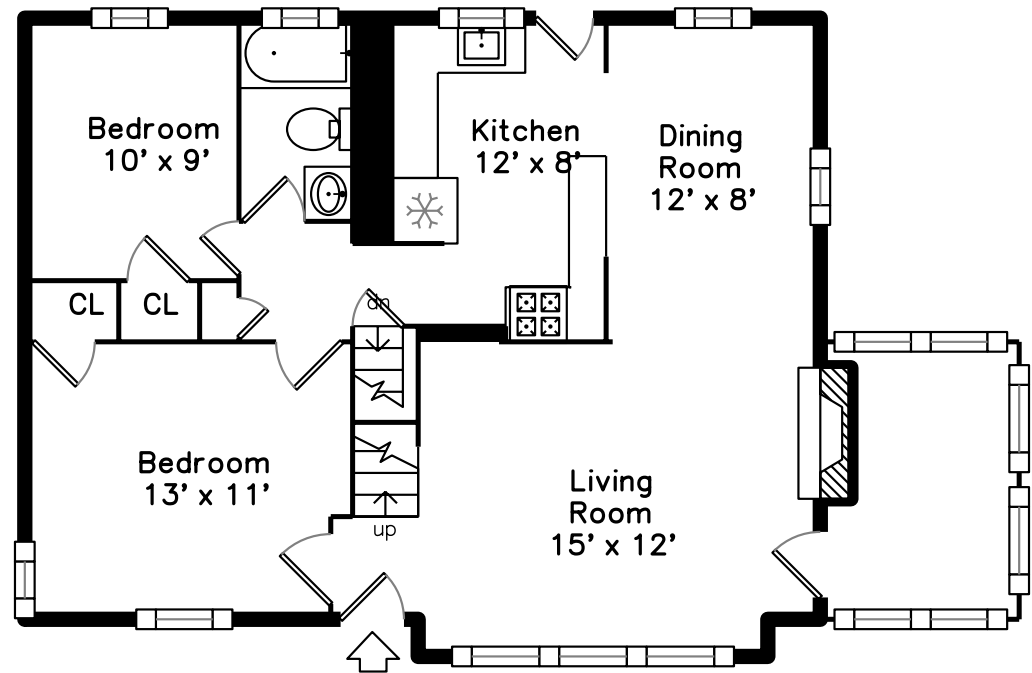

## Upper

## Main

89 Colonial Avenue  
Waltham, MA 02453

PicturePlan by  vis-home  
Measurements may not be 100% accurate.  
Floor plans are provided for convenience only.  
Room sizes are not used to calculate area.

# Upper

Living Room

Living Room

Living Room

Dining Room

Dining Room

Kitchen

Kitchen

Kitchen