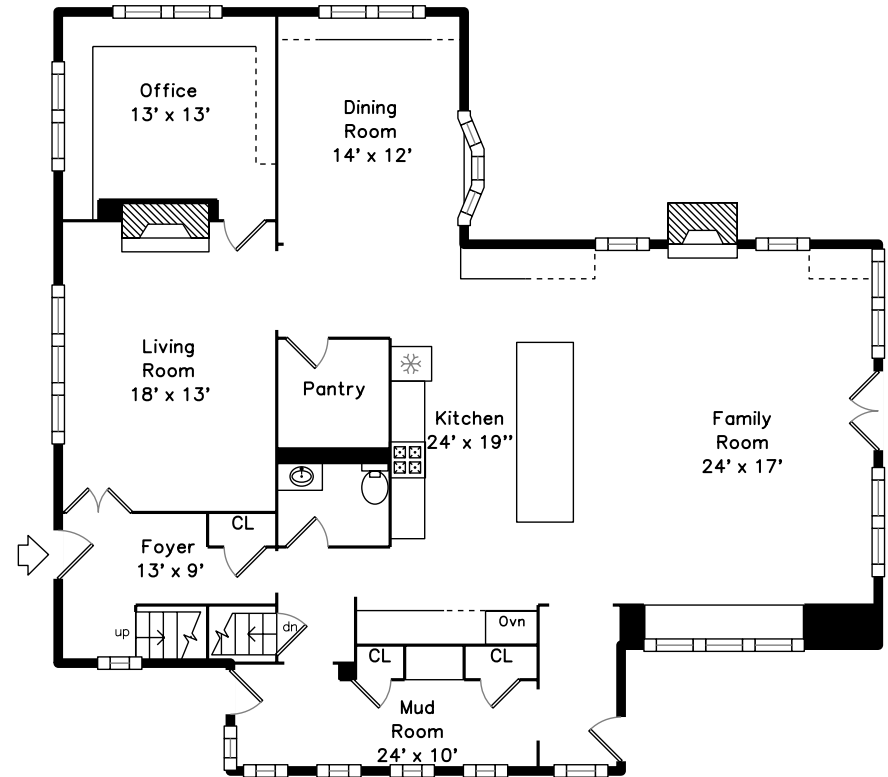

Upper

Main

45 Coulton Park
Needham, MA 02492

PicturePlan by  vis-home
Measurements may not be 100% accurate.

Floor plans are provided for convenience only.
Room sizes are not used to calculate area.

Upper

Main

Back

Living Room

Living Room

Dining Room

Dining Room

Kitchen

Kitchen Dining

Kitchen

Kitchen

Kitchen

Breakfast

Breakfast

Family Room

Family Room

Family Room

Bathroom

Bedroom

Bedroom

Bedroom

Bathroom

WalkInCloset

Laundry

Deck

Deck