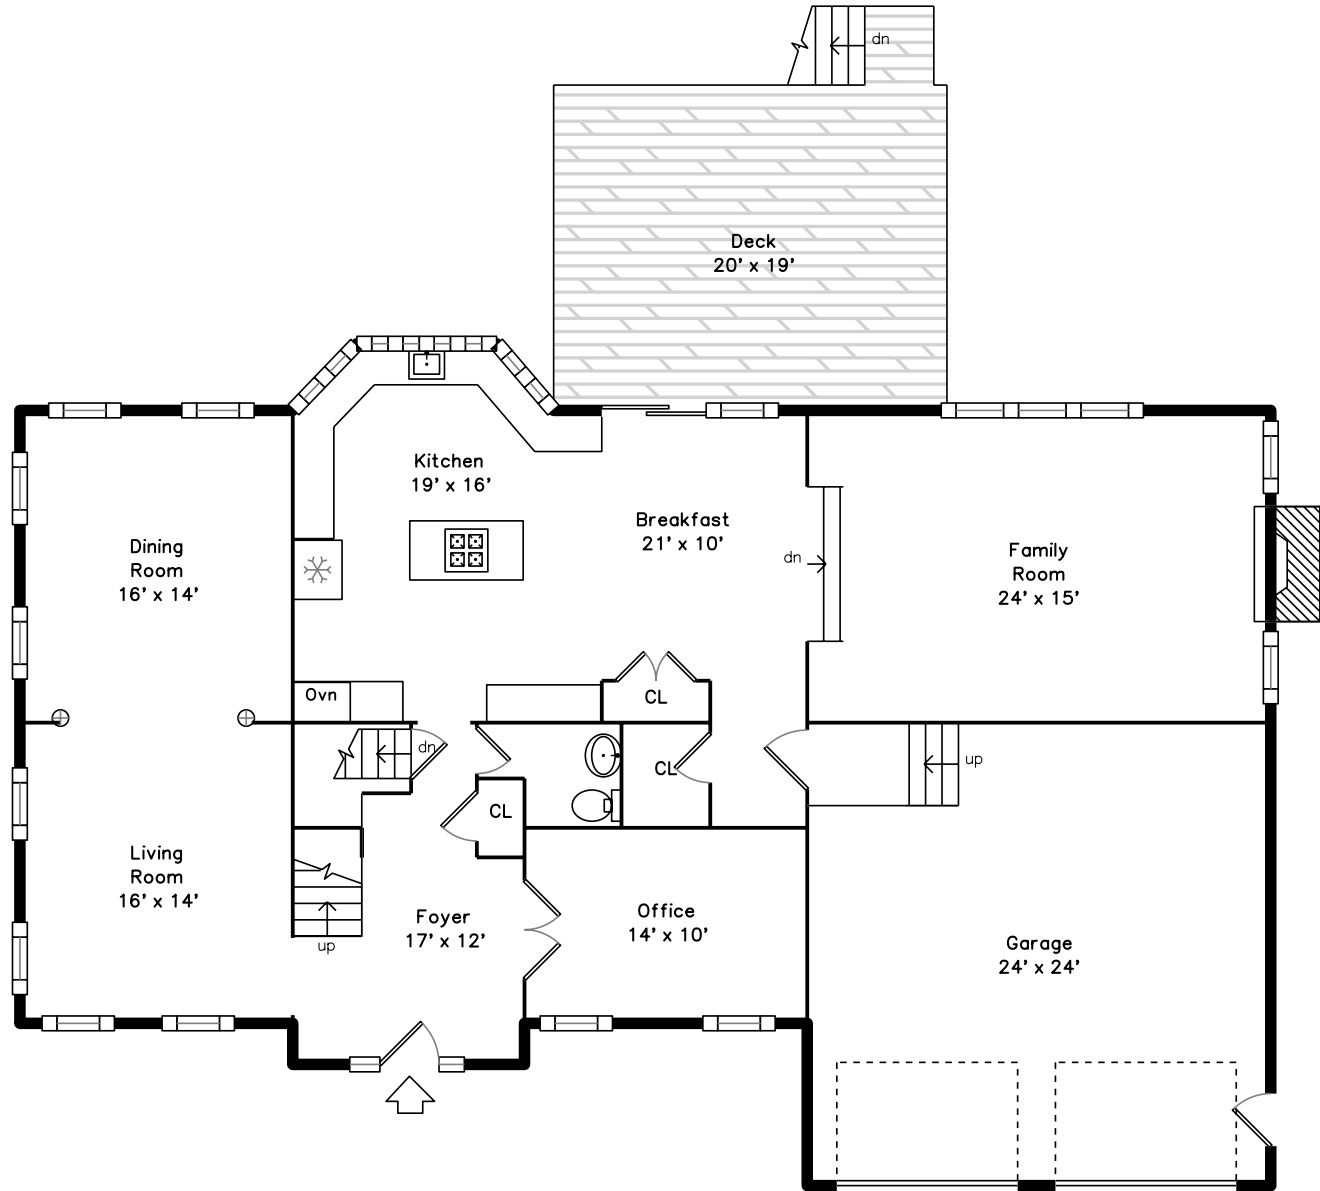

Upper

Basement

Main

1 Marie Path
Natick, MA 01760

PicturePlan by vis-home
 Measurements may not be 100% accurate.
 Floor plans are provided for convenience only.
 Room sizes are not used to calculate area.

Upper

Main

Basement

Outside

Outside

Outside

Outside

Foyer

Kitchen

Kitchen

Kitchen

Breakfast

Family Room

Family Room

Office

Bathroom

Hall

Master Bedroom

Master Bathroom

Bedroom

Bonus Room

Deck