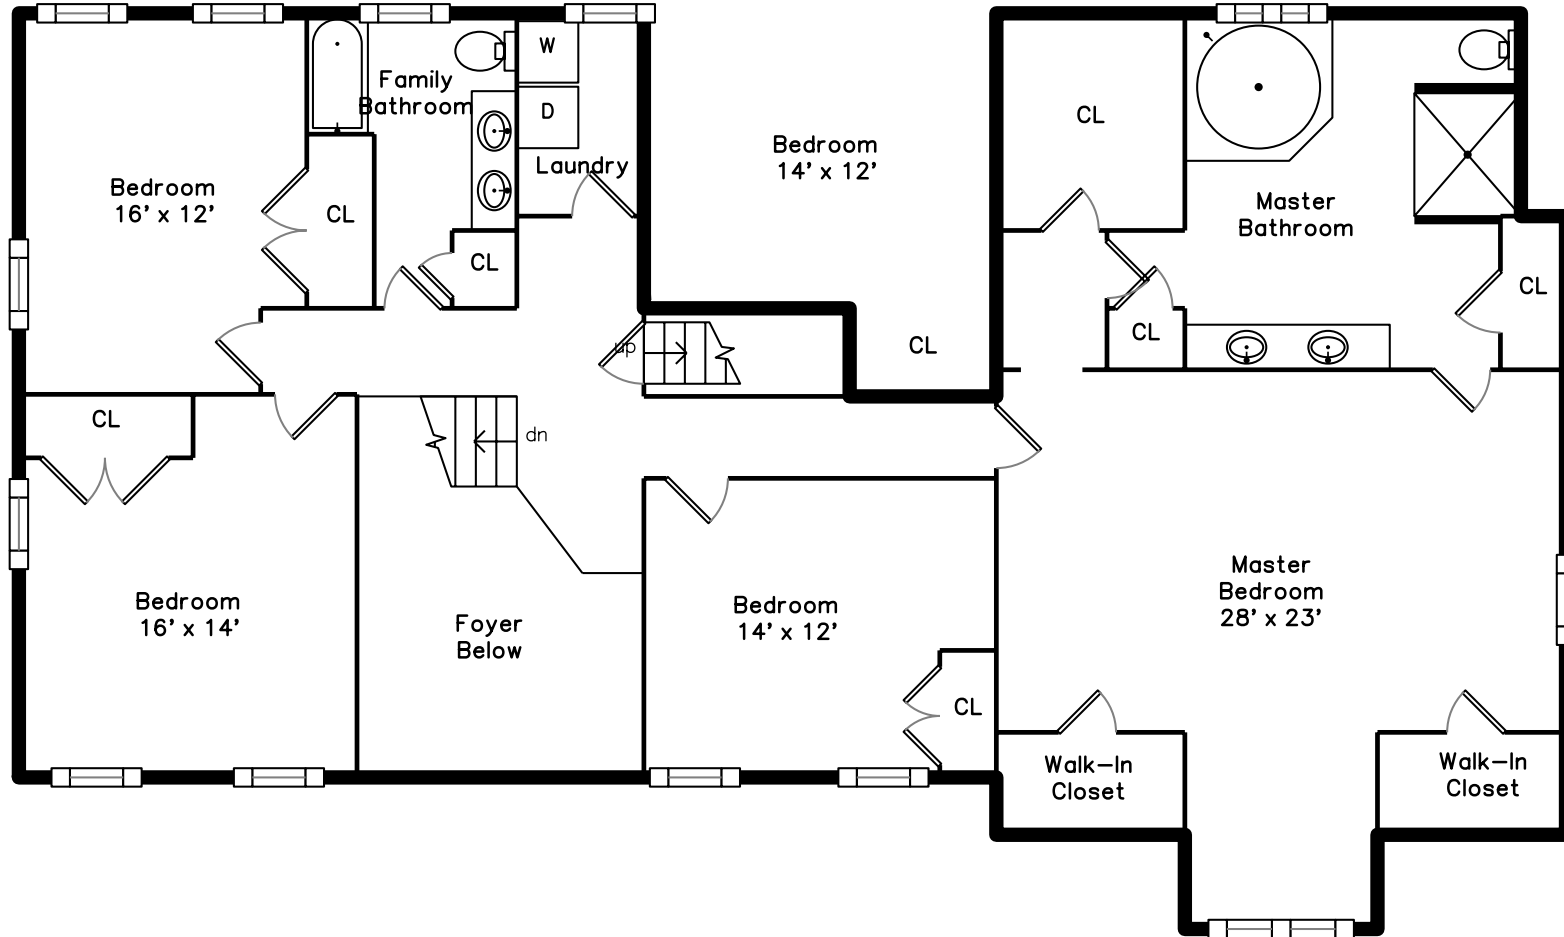

Upper

Basement

Main

1 Marie Path
Natick, MA 01760

PicturePlan by vis-home
 Measurements may not be 100% accurate.
 Floor plans are provided for convenience only.
 Room sizes are not used to calculate area.

Upper

Main

Basement

Outside

Outside

Outside

Outside

Foyer

Kitchen

Kitchen

Kitchen

Breakfast

Family Room

Family Room

Office

Bathroom

Hall

Master Bedroom

Master Bathroom

Bedroom

Bonus Room

Deck