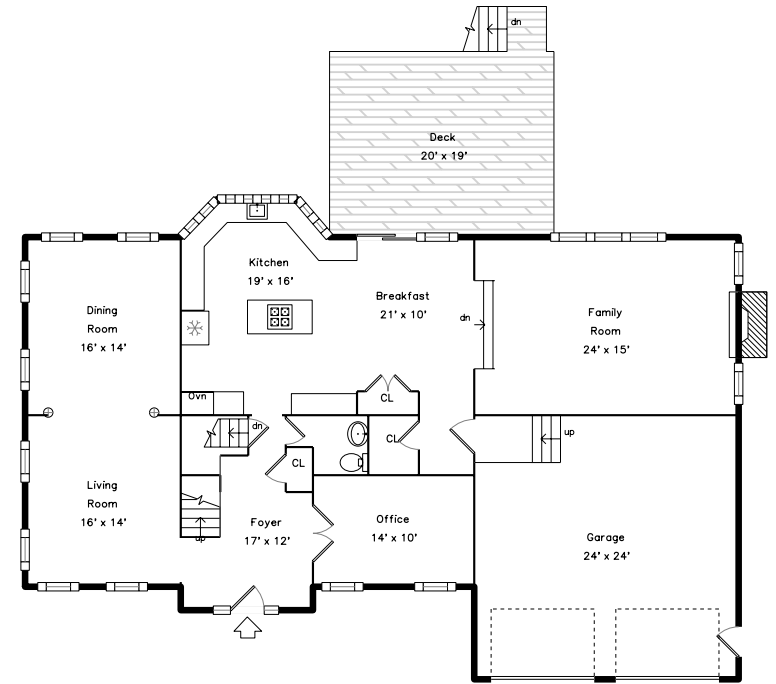

Upper

Basement

Main

1 Marie Path
Natick, MA 01760

PicturePlan by vis-home
 Measurements may not be 100% accurate.
 Floor plans are provided for convenience only.
 Room sizes are not used to calculate area.

Upper

Main

Basement

Outside

Outside

Outside

Outside

Foyer

Kitchen

Kitchen

Kitchen

Breakfast

Family Room

Family Room

Office

Bathroom

Hall

Master Bedroom

Master Bathroom

Bedroom

Bonus Room

Deck