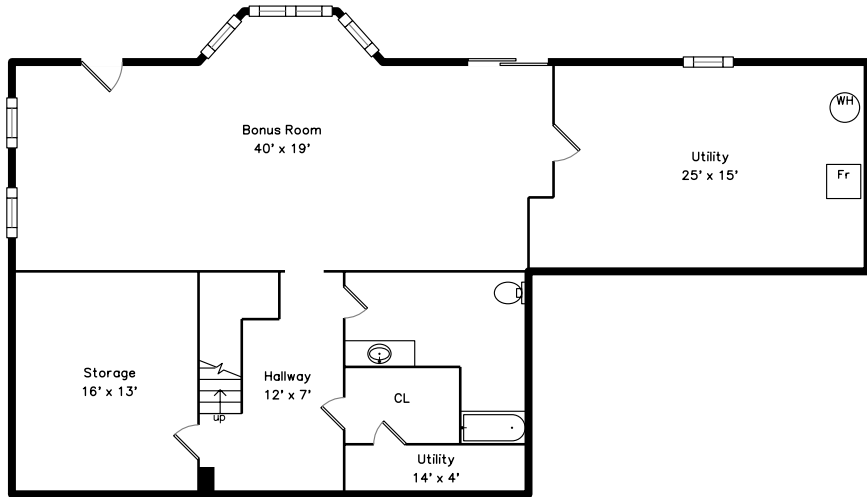

Upper

Basement

Main

1 Marie Path
Natick, MA 01760

PicturePlan by vis-home
 Measurements may not be 100% accurate.
 Floor plans are provided for convenience only.
 Room sizes are not used to calculate area.

Upper

Main

Basement

Outside

Outside

Outside

Outside

Foyer

Kitchen

Kitchen

Kitchen

Breakfast

Family Room

Family Room

Office

Bathroom

Hall

Master Bedroom

Master Bathroom

Bedroom

Bonus Room

Deck