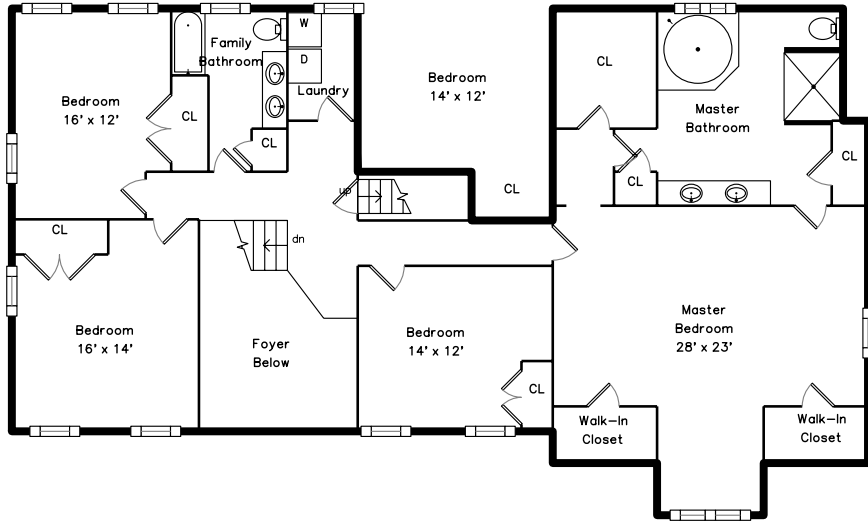

Upper

Basement

Main

1 Marie Path
Natick, MA 01760

PicturePlan by vis-home
 Measurements may not be 100% accurate.
 Floor plans are provided for convenience only.
 Room sizes are not used to calculate area.

Upper

Main

Basement

Outside

Outside

Outside

Outside

Foyer

Kitchen

Kitchen

Kitchen

Breakfast

Family Room

Family Room

Office

Bathroom

Hall

Master Bedroom

Master Bathroom

Bedroom

Bonus Room

Deck