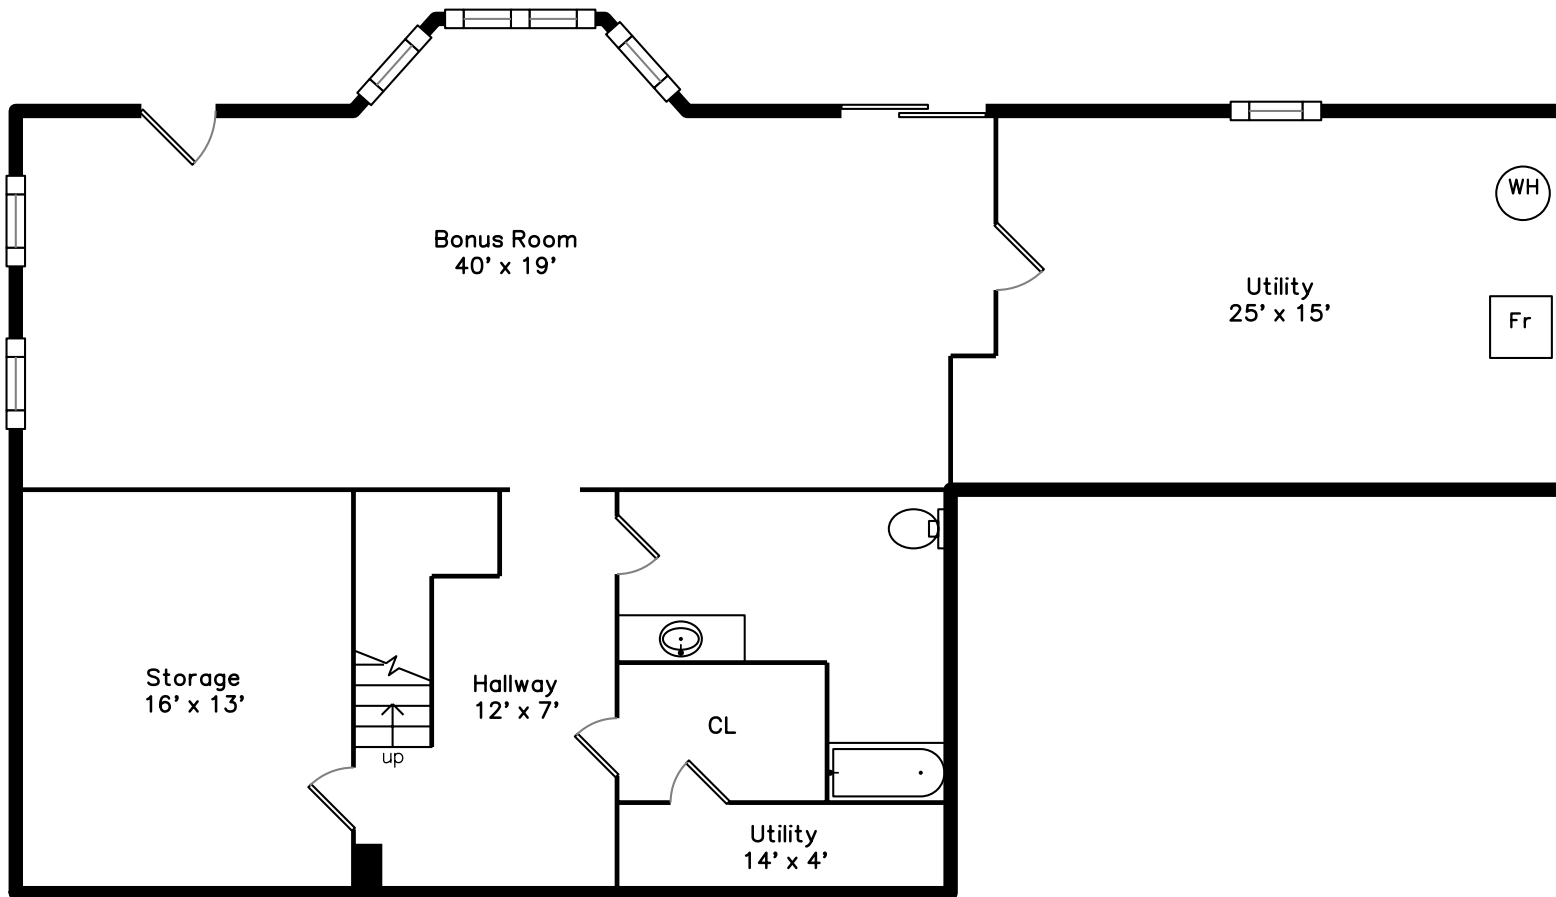

Upper

Basement

Main

1 Marie Path
Natick, MA 01760

PicturePlan by vis-home
 Measurements may not be 100% accurate.
 Floor plans are provided for convenience only.
 Room sizes are not used to calculate area.

Upper

Main

Basement

Outside

Outside

Outside

Outside

Foyer

Kitchen

Kitchen

Kitchen

Breakfast

Family Room

Family Room

Office

Bathroom

Hall

Master Bedroom

Master Bathroom

Bedroom

Bonus Room

Deck