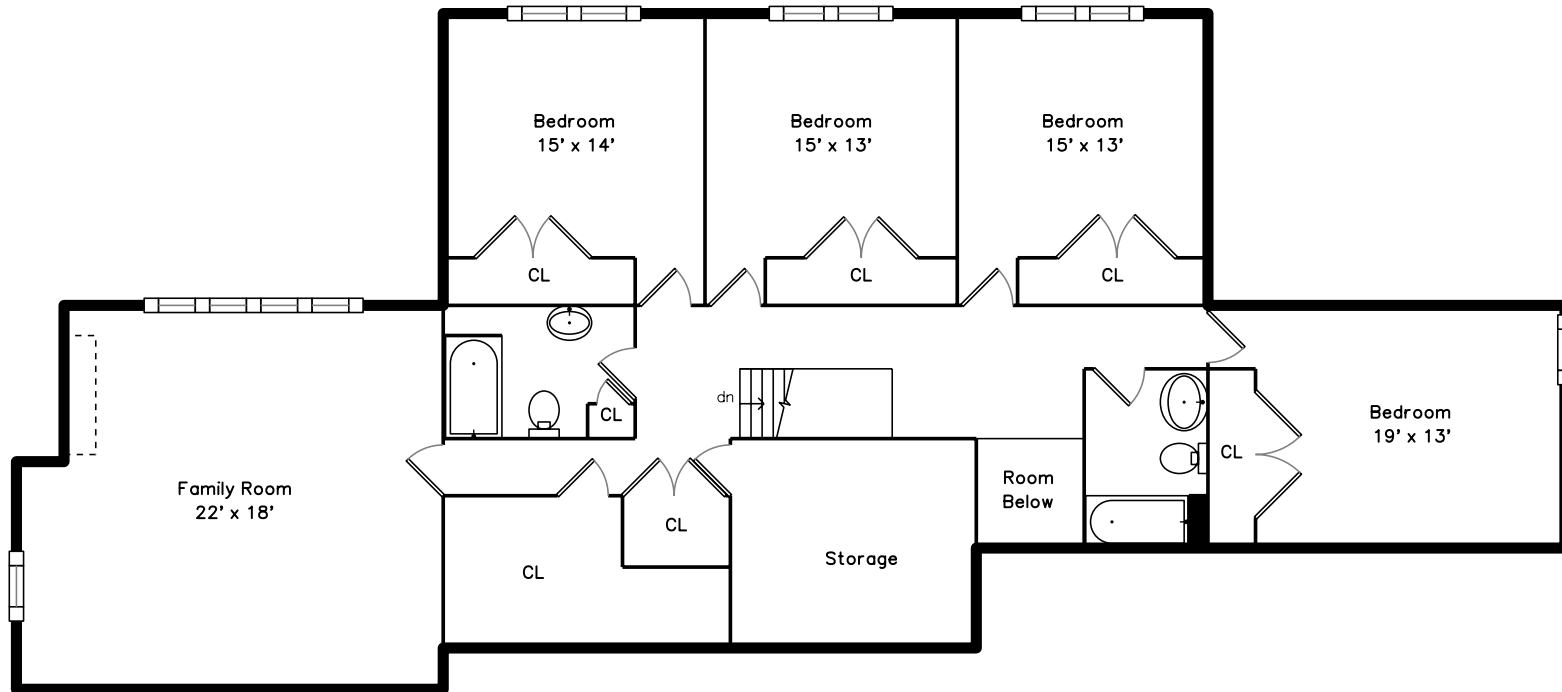

Upper

Lower

Main

10 Saint Johns Lane
Harvard, MA 01451

PicturePlan by  vis-home

Measurements may not be 100% accurate.
Floor plans are provided for convenience only.
Room sizes are not used to calculate area.

Upper

Main

Lower

Outside

Outside

Outside

Living Room

Living Room

Dining Room

Family Room

Kitchen

Kitchen

Kitchen

Main Bedroom

Main Bathroom

Recreation Room

Bathroom

Elevator