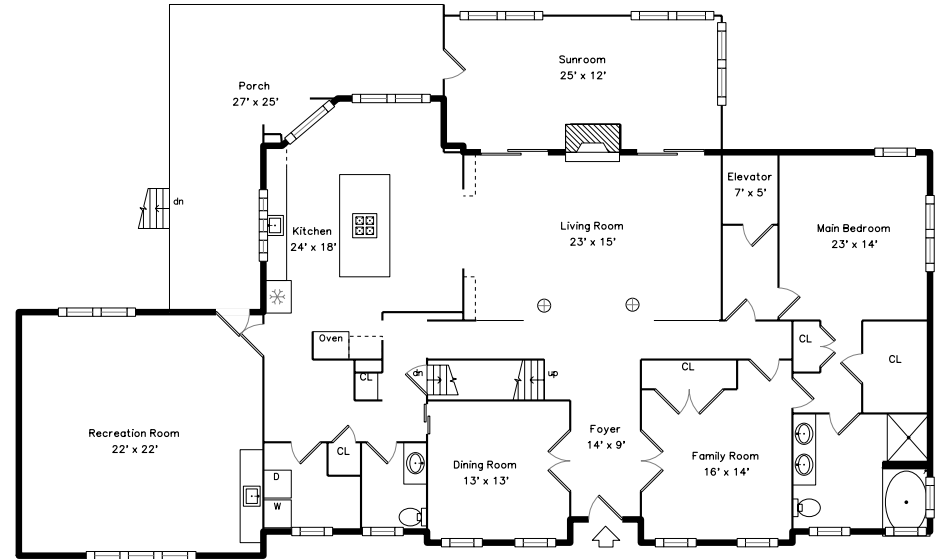

Upper

Lower

Main

10 Saint Johns Lane
Harvard, MA 01451

PicturePlan by  vis-home

Measurements may not be 100% accurate.
Floor plans are provided for convenience only.
Room sizes are not used to calculate area.

Upper

Main

Lower

Outside

Outside

Outside

Living Room

Living Room

Dining Room

Family Room

Kitchen

Kitchen

Kitchen

Main Bedroom

Main Bathroom

Recreation Room