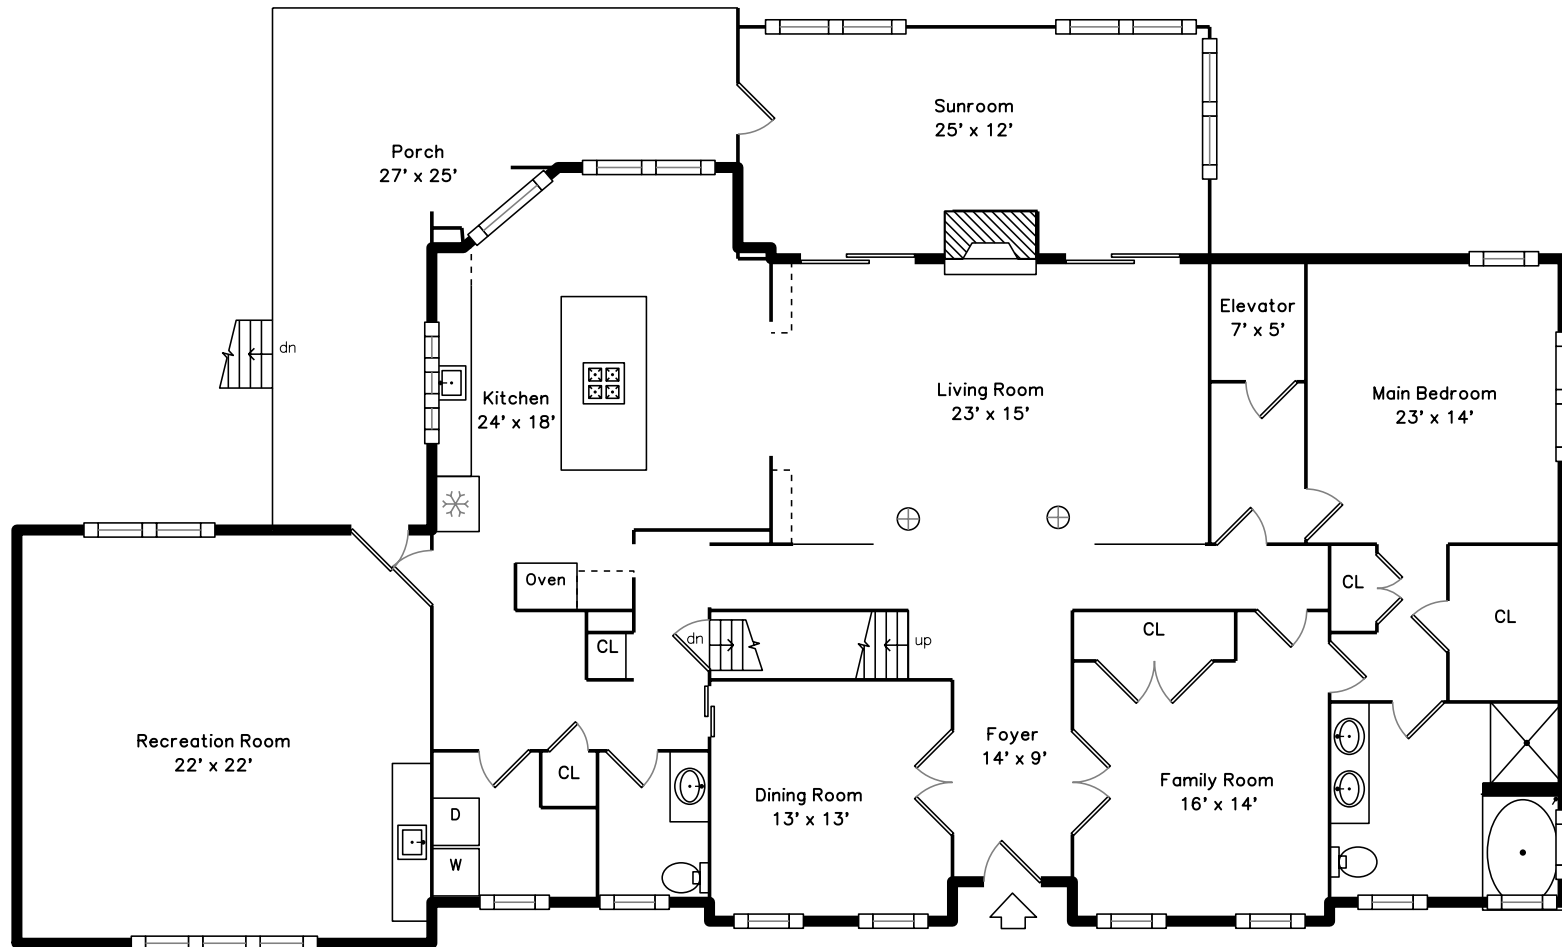

Upper

Lower

Main

10 Saint Johns Lane
Harvard, MA 01451

PicturePlan by  vis-home

Measurements may not be 100% accurate.
Floor plans are provided for convenience only.
Room sizes are not used to calculate area.

Upper

Main

Lower

Outside

Outside

Outside

Living Room

Living Room

Dining Room

Family Room

Kitchen

Kitchen

Kitchen

Main Bedroom

Main Bathroom

Recreation Room

Bathroom

Elevator