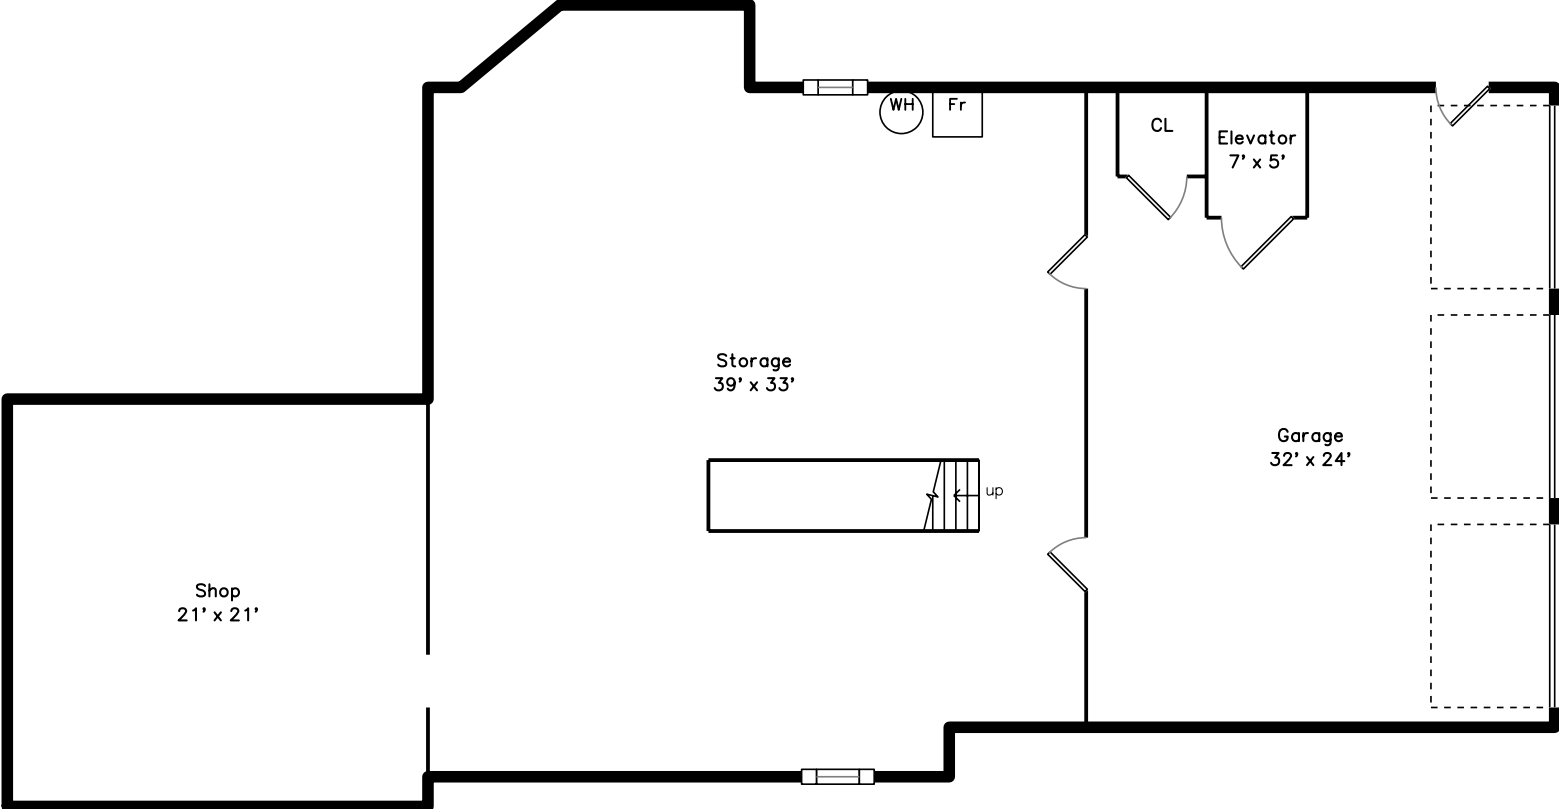

Upper

Lower

Main

10 Saint Johns Lane
Harvard, MA 01451

PicturePlan by  vis-home

Measurements may not be 100% accurate.
Floor plans are provided for convenience only.
Room sizes are not used to calculate area.

Upper

Main

Lower

Outside

Outside

Outside

Living Room

Living Room

Dining Room

Family Room

Kitchen

Kitchen

Kitchen

Main Bedroom

Main Bathroom

Recreation Room