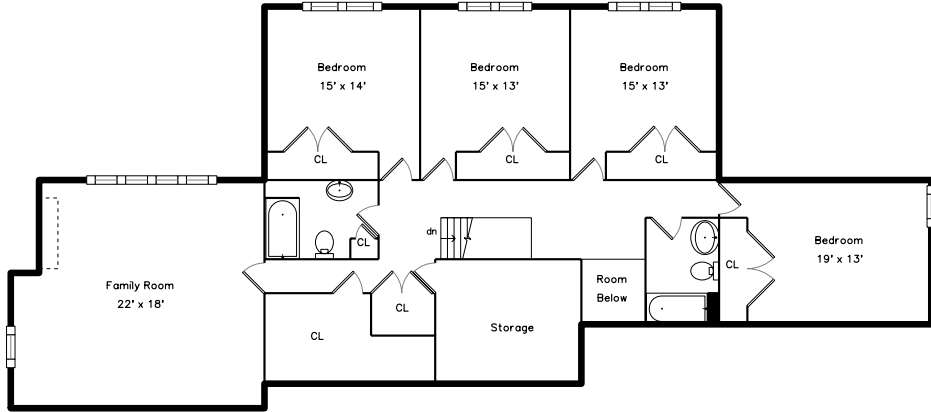

Upper

Lower

Main

10 Saint Johns Lane
Harvard, MA 01451

PicturePlan by  vis-home

Measurements may not be 100% accurate.
Floor plans are provided for convenience only.
Room sizes are not used to calculate area.

Upper

Main

Lower

Outside

Outside

Outside

Living Room

Living Room

Dining Room

Family Room

Kitchen

Kitchen

Kitchen

Main Bedroom

Main Bathroom

Recreation Room