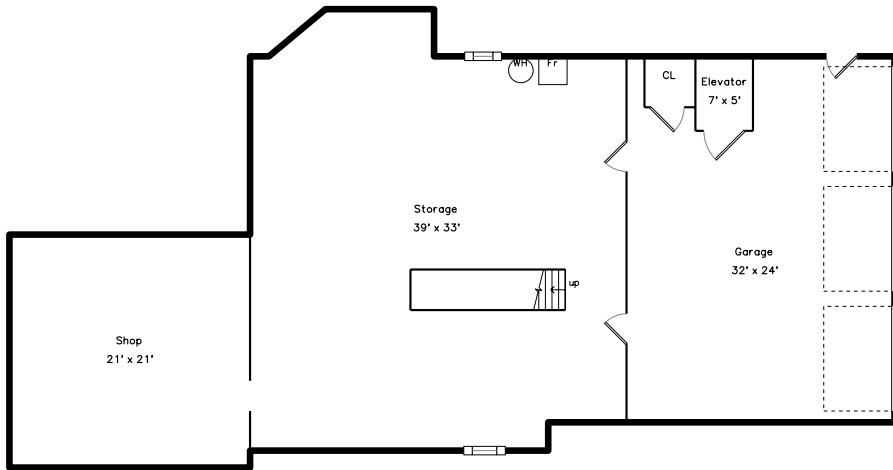

Upper

Lower

Main

10 Saint Johns Lane
Harvard, MA 01451

PicturePlan by  vis-home

Measurements may not be 100% accurate.
Floor plans are provided for convenience only.
Room sizes are not used to calculate area.

Upper

Main

Lower

Outside

Outside

Outside

Living Room

Living Room

Dining Room

Family Room

Kitchen

Kitchen

Kitchen

Main Bedroom

Main Bathroom

Recreation Room