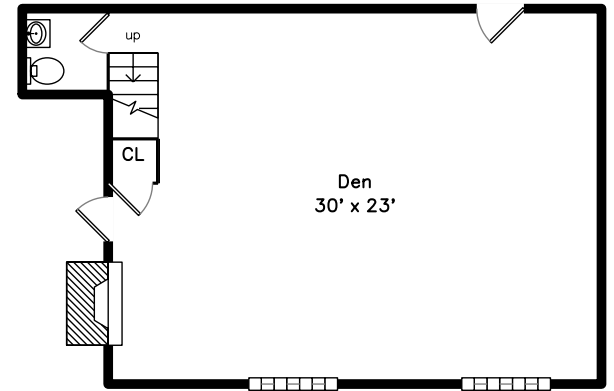

# Lower

16 Forest Circle  
Waltham, MA 02452

PicturePlan by  vis-home  
Measurements may not be 100% accurate.  
Floor plans are provided for convenience only.  
Room sizes are not used to calculate area.