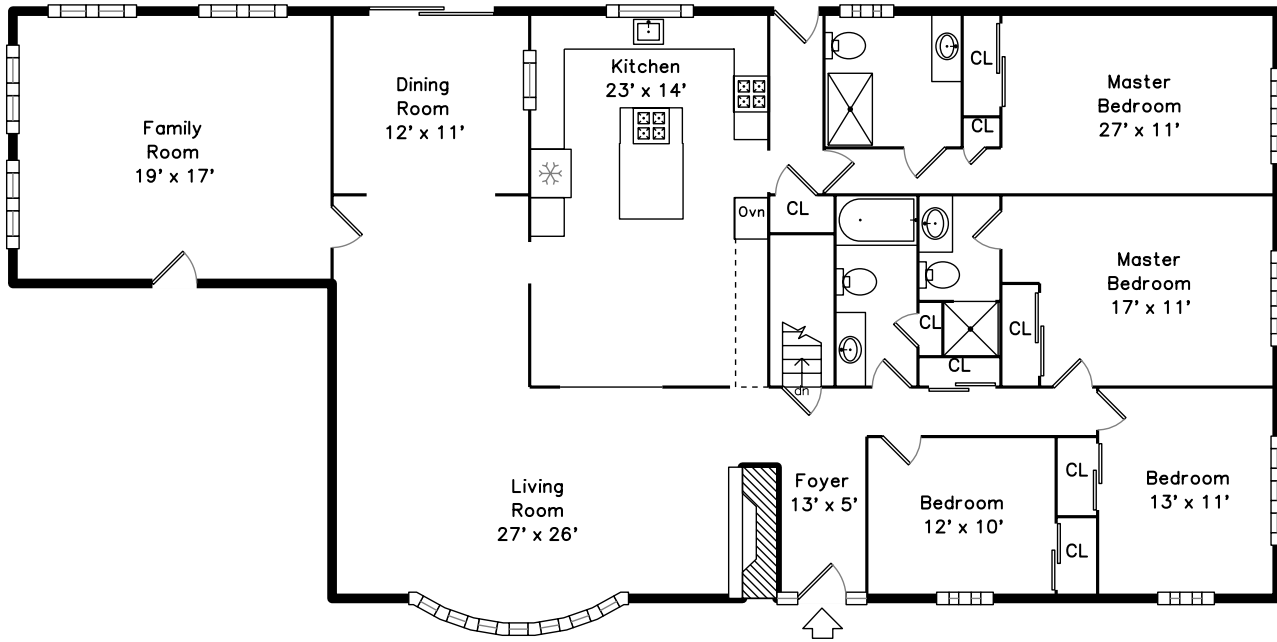

# Main

# Lower

16 Forest Circle  
Waltham, MA 02452

PicturePlan by  vis-home  
Measurements may not be 100% accurate.  
Floor plans are provided for convenience only.  
Room sizes are not used to calculate area.

Foyer

Living Room

Living Room

Living Room

Living Room

Living Room

Living Room

Dining Room

Dining Room

Family Room

Family Room

Kitchen

Kitchen

Kitchen

Kitchen

Kitchen