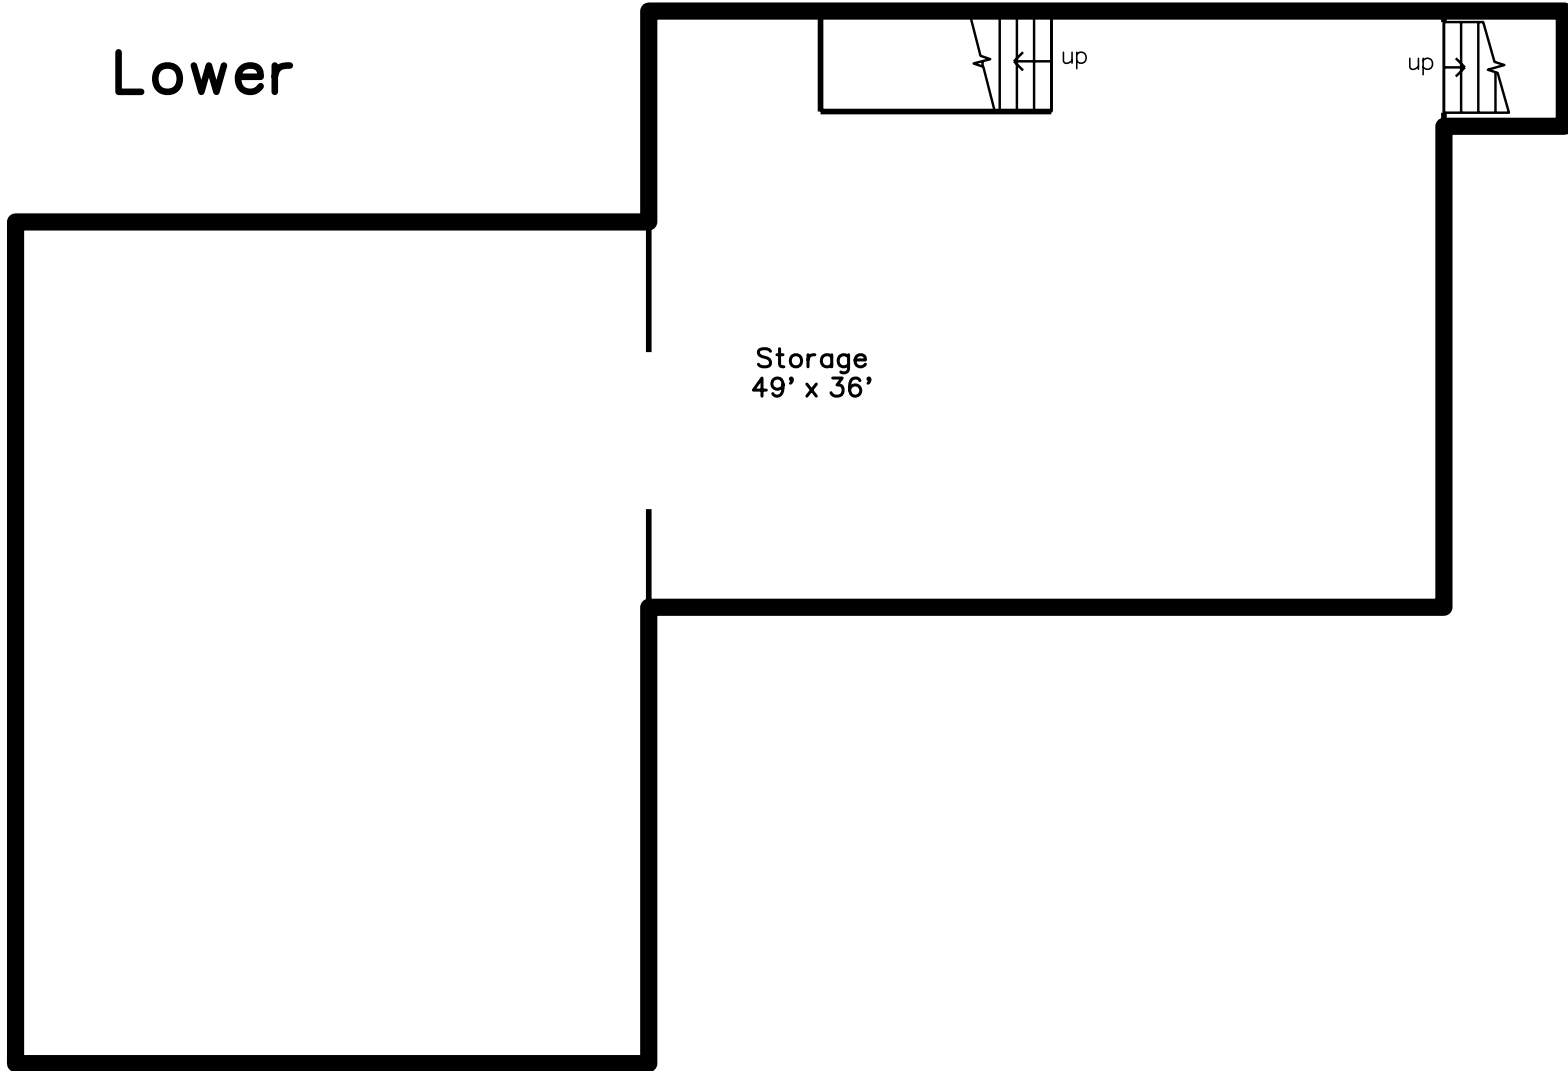

# Main

365 Grove Street  
Braintree, MA 02184

PicturePlan by  vis-home

Measurements may not be 100% accurate.  
Floor plans are provided for convenience only.  
Room sizes are not used to calculate area.

# Main

Lower

Storage  
49' x 36'

up

up

Outside

Outside

Outside