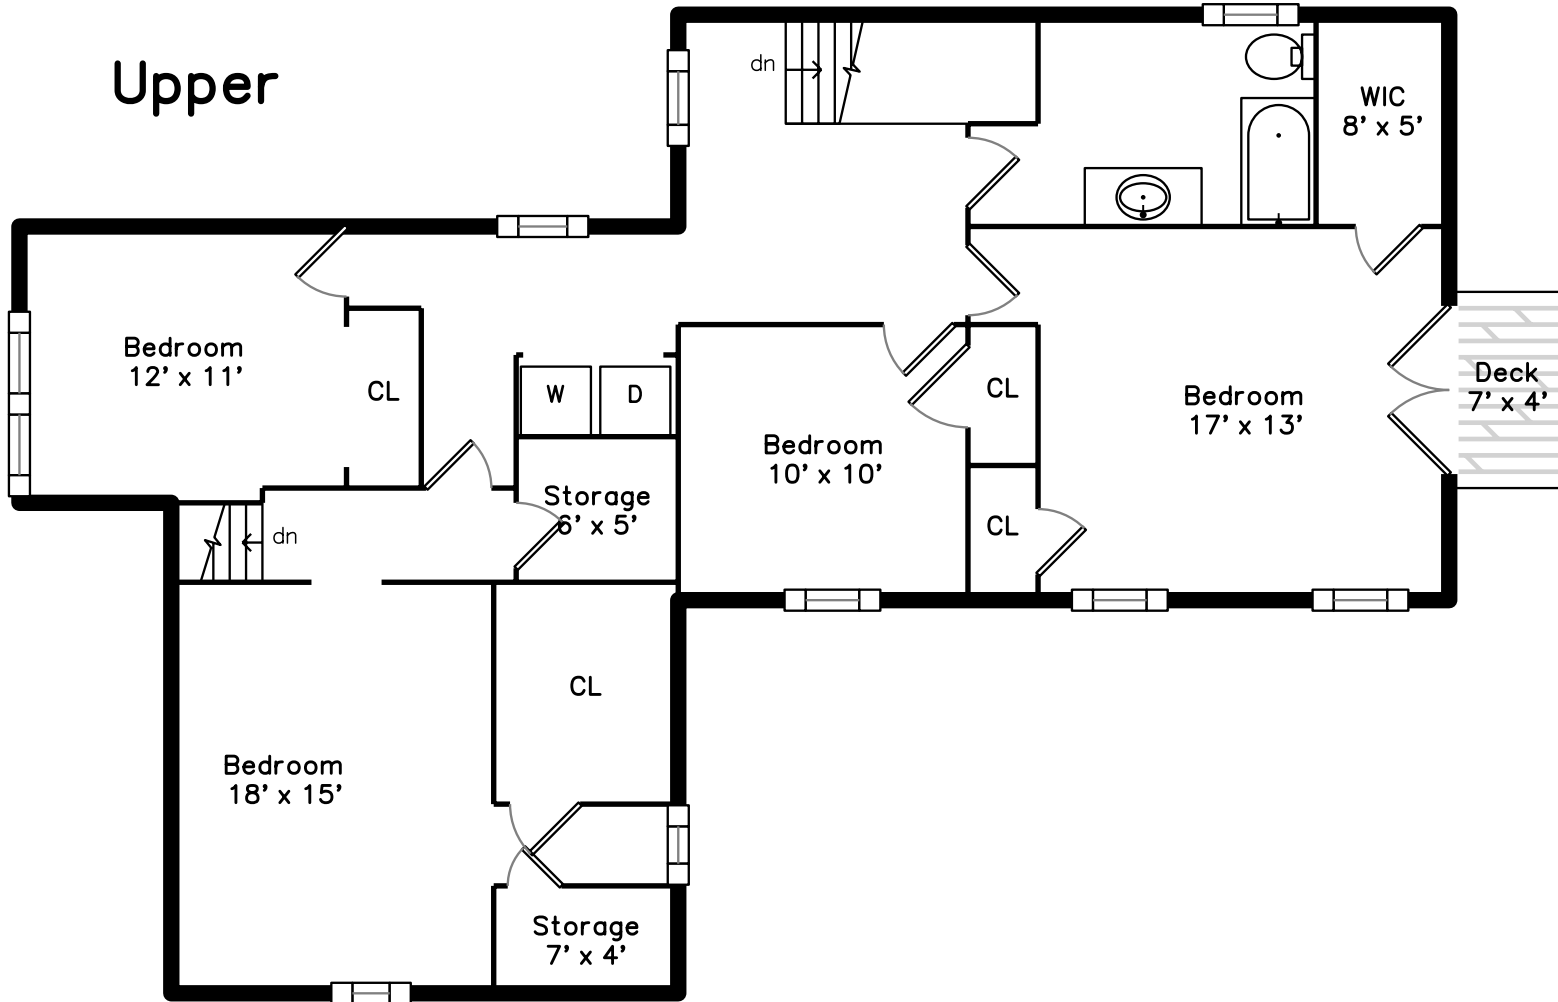

# Main

365 Grove Street  
Braintree, MA 02184

PicturePlan by  vis-home

Measurements may not be 100% accurate.  
Floor plans are provided for convenience only.  
Room sizes are not used to calculate area.

# Main

Lower

Storage  
49' x 36'

up

up

Outside

Outside

Outside

Living Room

Family Room

Family Room

Kitchen

Kitchen

Kitchen

Kitchen

Kitchen

Bedroom

Bedroom

Bedroom

Bedroom

Bedroom

Bathroom

Laundry

Deck