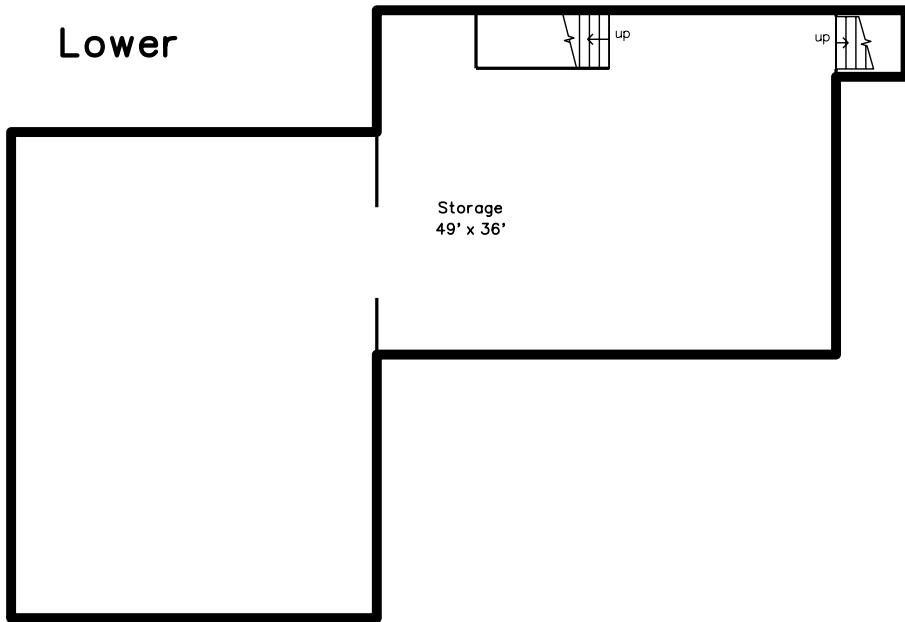

# Lower

# Main

365 Grove Street  
Braintree, MA 02184

PicturePlan by  vis-home

Measurements may not be 100% accurate.  
Floor plans are provided for convenience only.  
Room sizes are not used to calculate area.

# Main

Lower

Storage  
49' x 36'

up

up

Outside

Outside

Outside

Deck

Storage

Storage