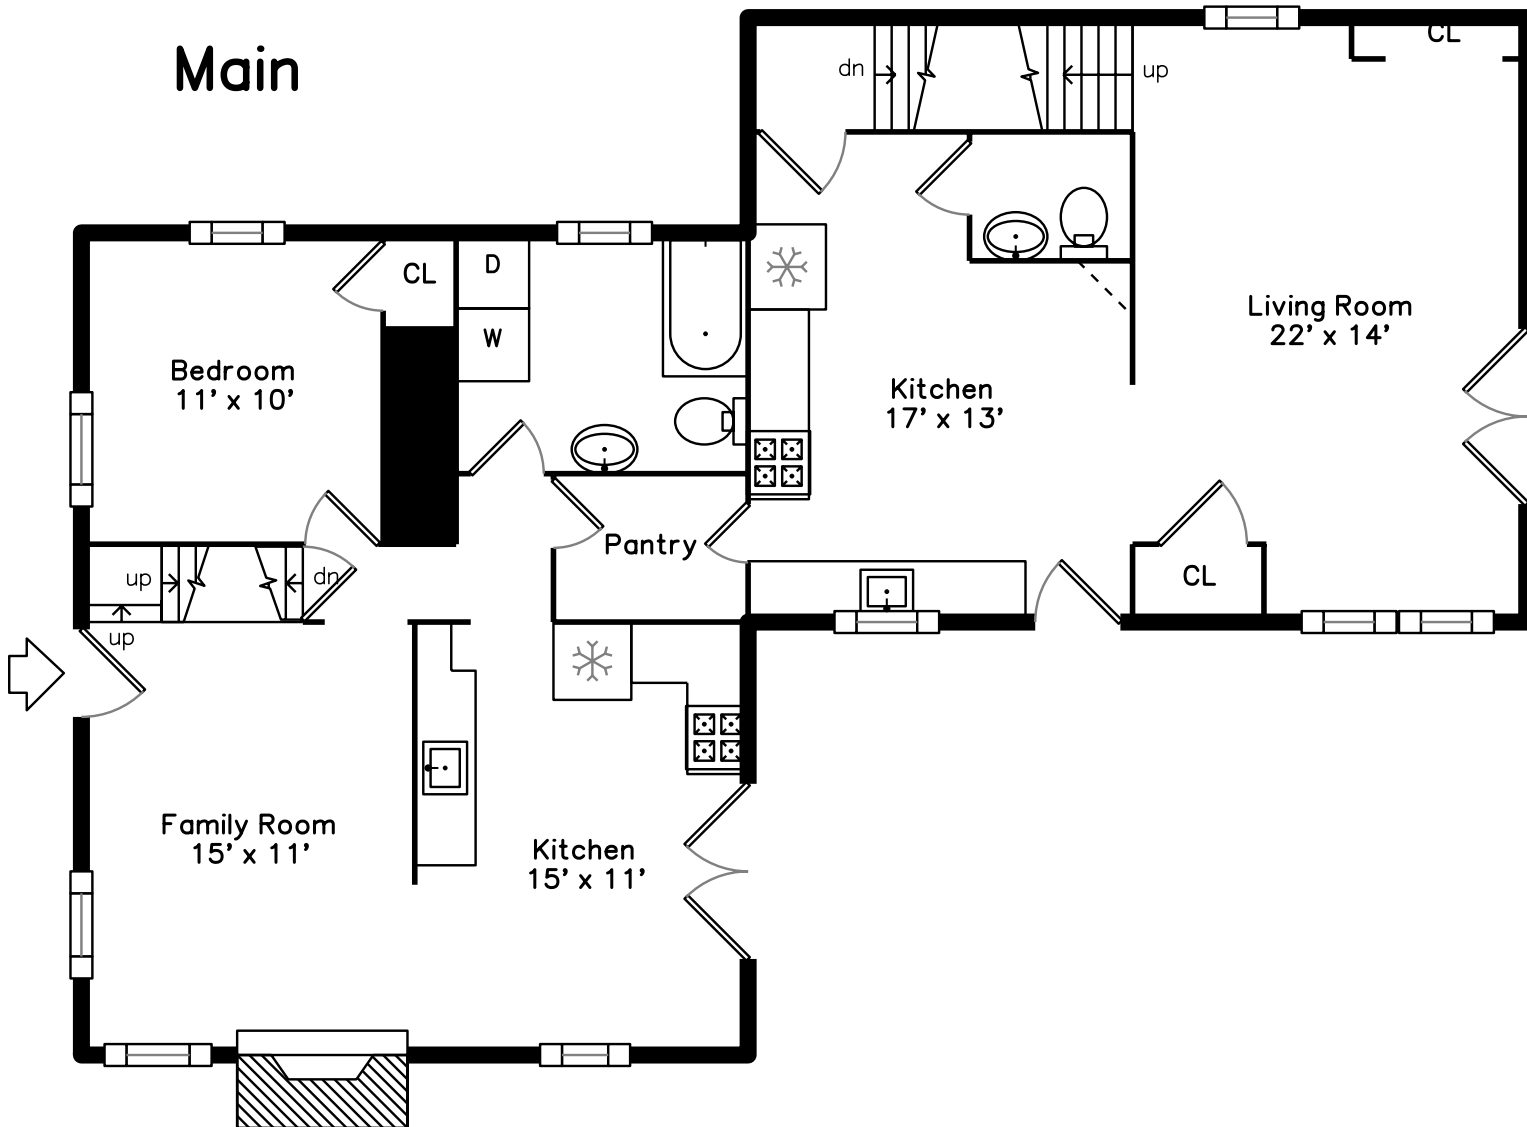

# Main

365 Grove Street  
Braintree, MA 02184

PicturePlan by  vis-home

Measurements may not be 100% accurate.  
Floor plans are provided for convenience only.  
Room sizes are not used to calculate area.

# Main

Lower

Storage  
49' x 36'

up

up

Outside

Outside

Outside

Back

Back

Back

Back

Back

Back

Living Room

Living Room

Living Room

Family Room

Family Room

Kitchen

Kitchen

Kitchen

Kitchen

Kitchen